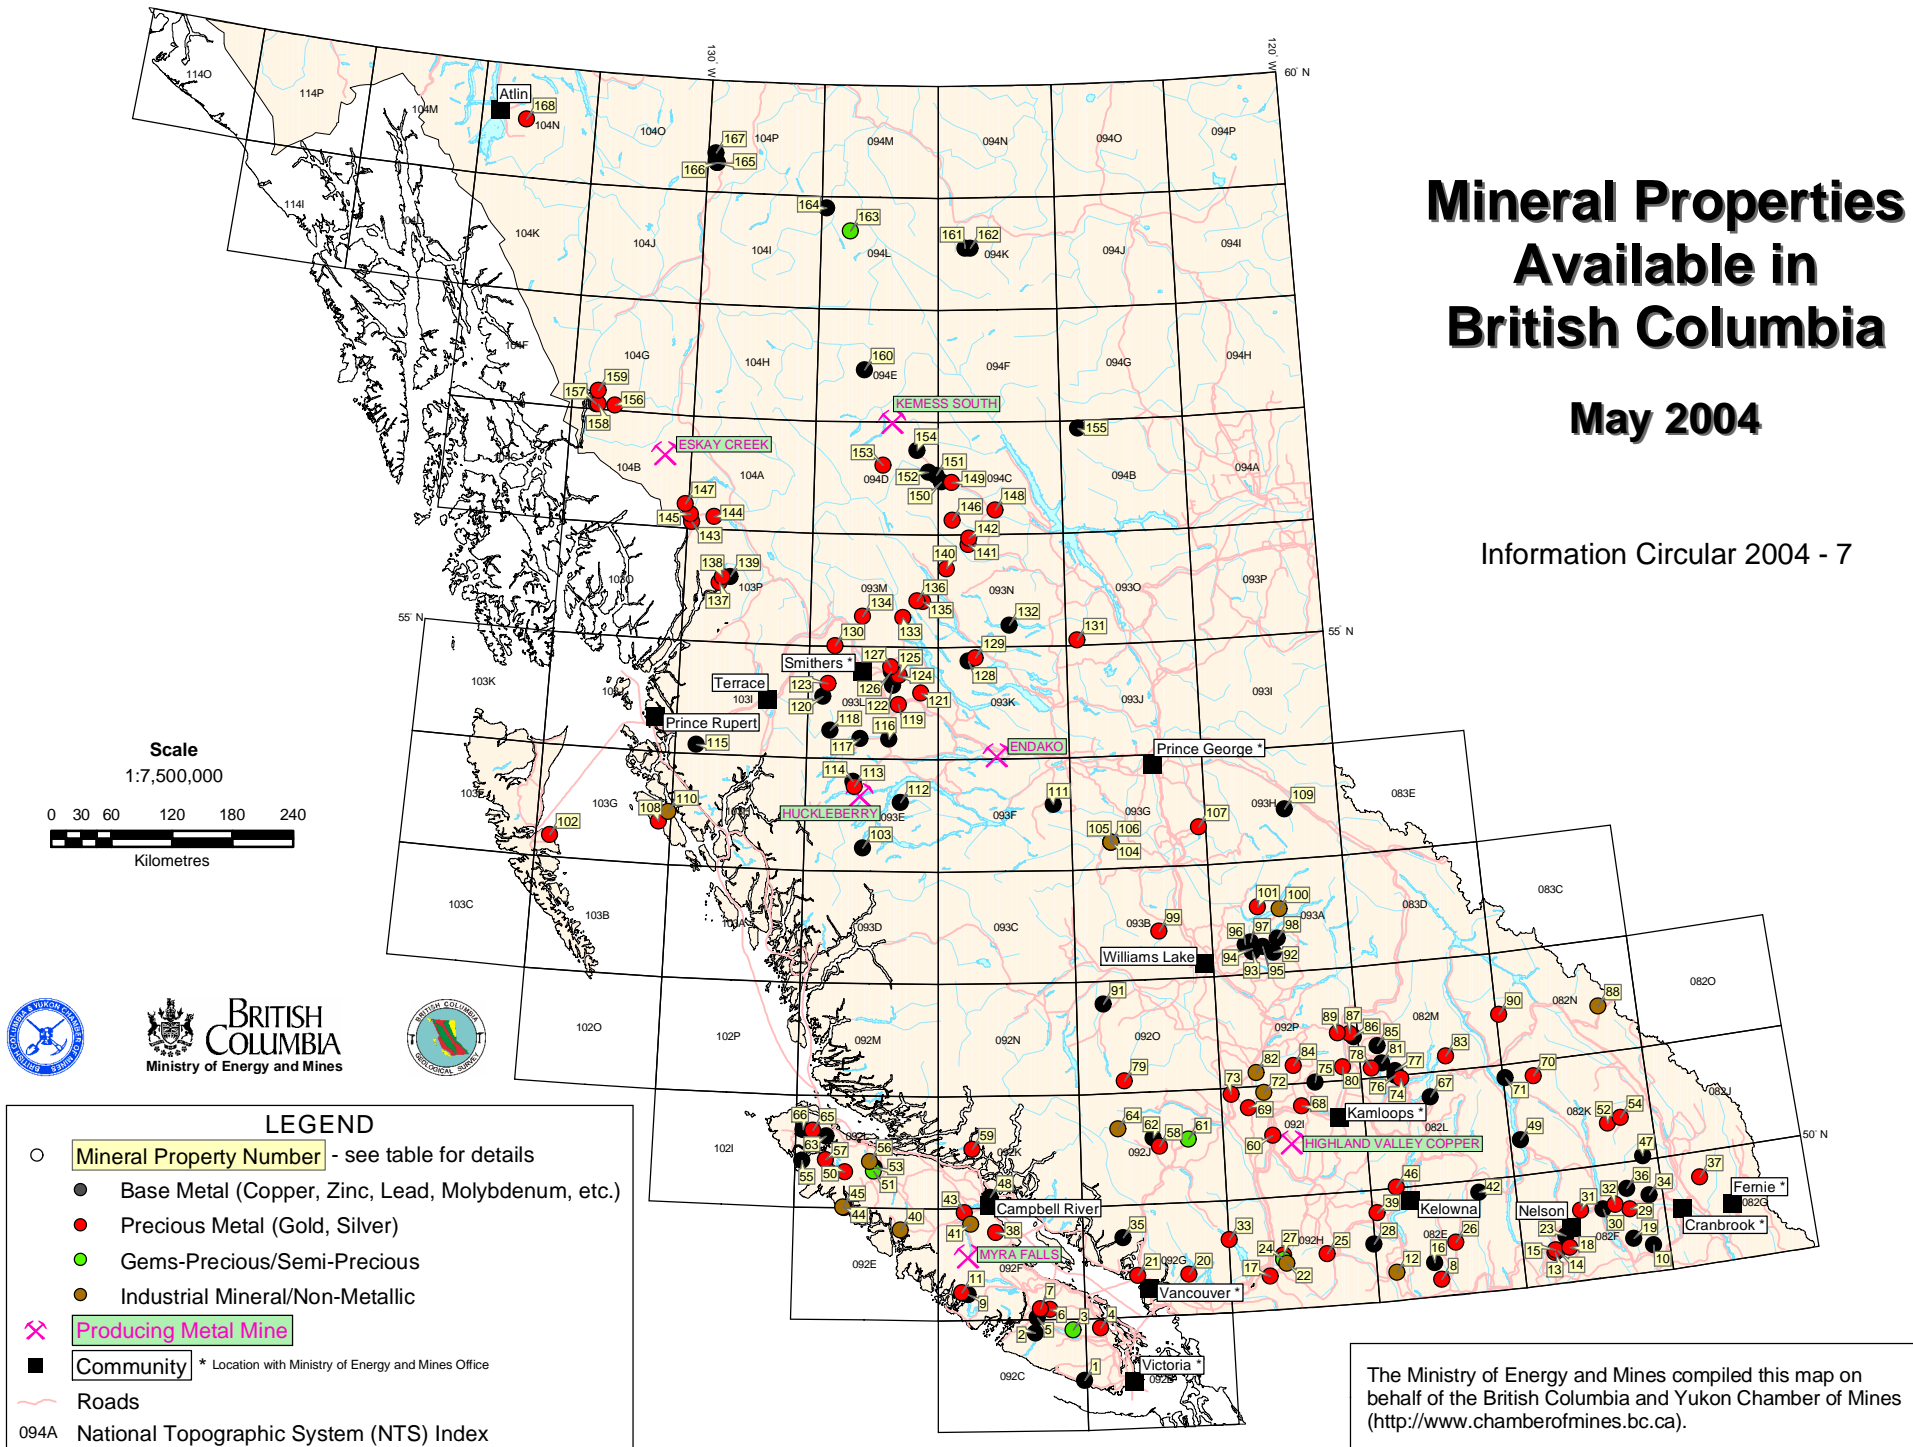

Mineral Properties Available in British Columbia

May 2004

Information Circular 2004 - 7

The Ministry of Energy and Mines compiled this map on behalf of the British Columbia and Yukon Chamber of Mines (<http://www.chamberofmines.bc.ca>).