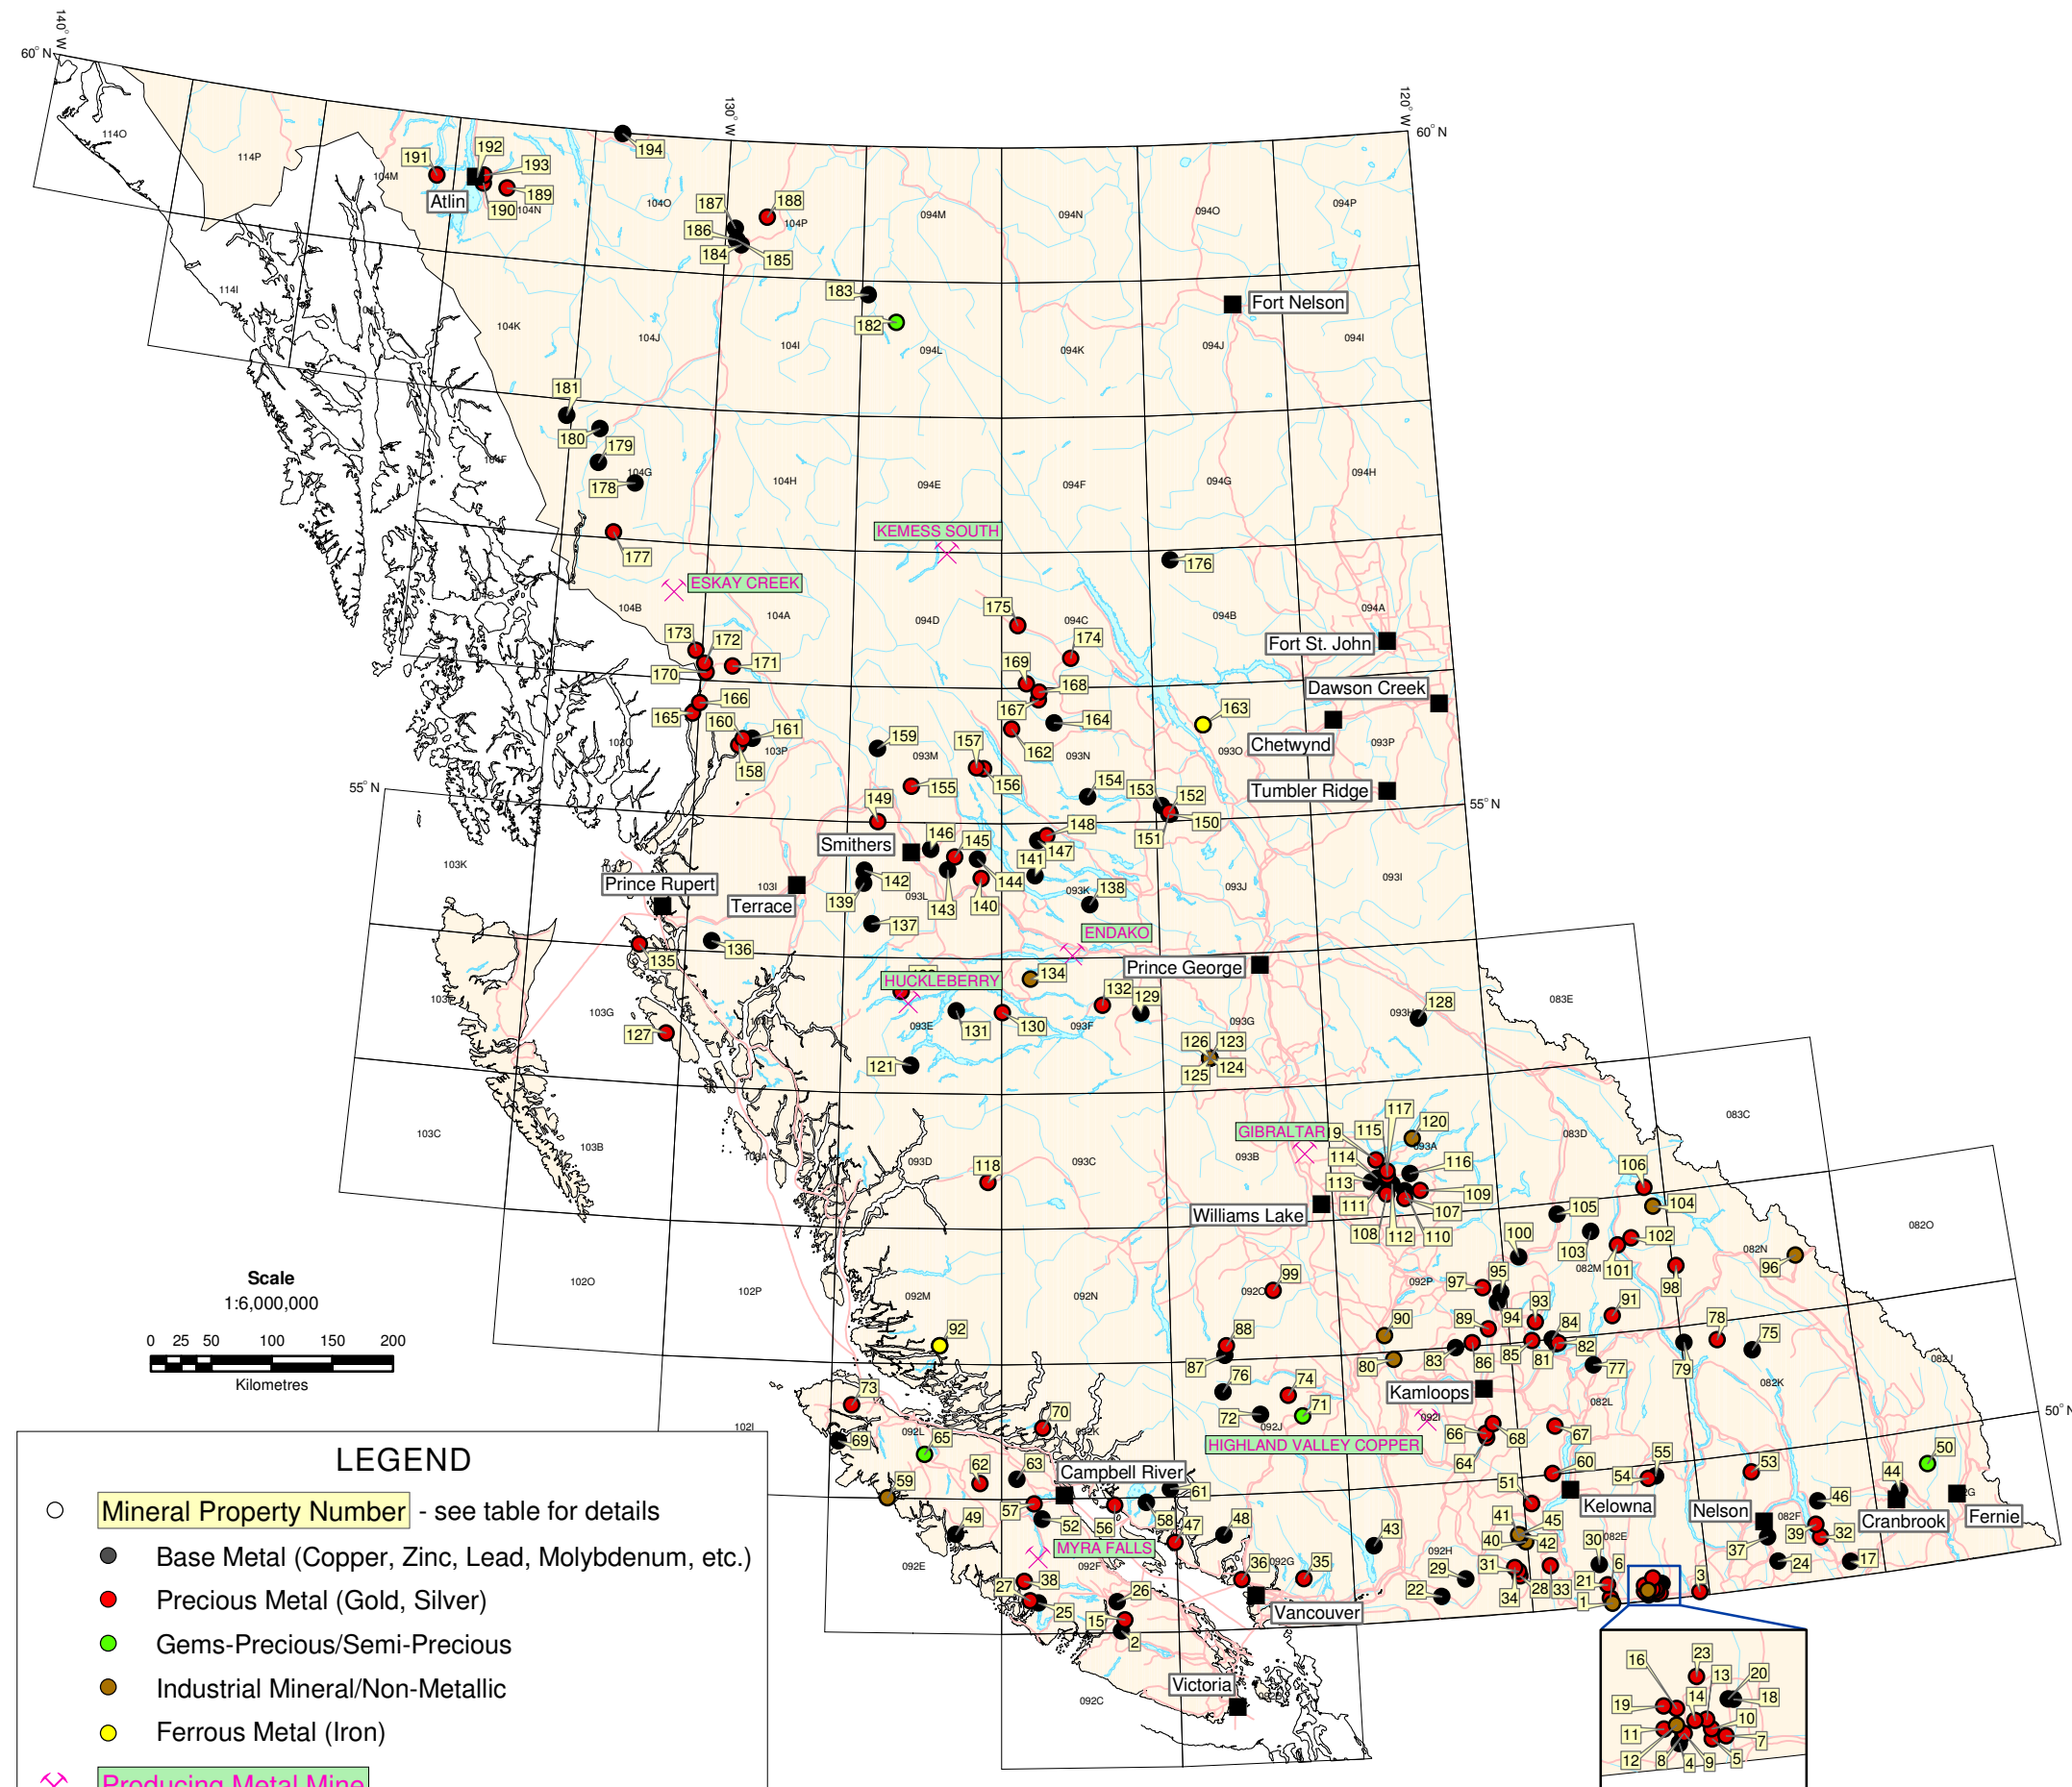

Mineral Properties Available in British Columbia

January 2005

LEGEND

- Mineral Property Number - see table for details
- Base Metal (Copper, Zinc, Lead, Molybdenum, etc.)
- Precious Metal (Gold, Silver)
- Gems-Precious/Semi-Precious
- Industrial Mineral/Non-Metallic
- Ferrous Metal (Iron)
- ✕ Producing Metal Mine
- Community * Location with Ministry of Energy and Mines Office
- Roads
- 094A National Topographic System (NTS) Index

The Ministry of Energy and Mines compiled this map on behalf of the British Columbia and Yukon Chamber of Mines: <http://www.chamberofmines.bc.ca>. Property submissions received after the printing of the Mineral Properties Available map will be posted to a table on the Ministry's website: <http://www.em.gov.bc.ca/Mining/Geosurv/MineralProperties/default.htm> and the property locations may be viewed on our MapPlace website: <http://www.mapplace.ca>