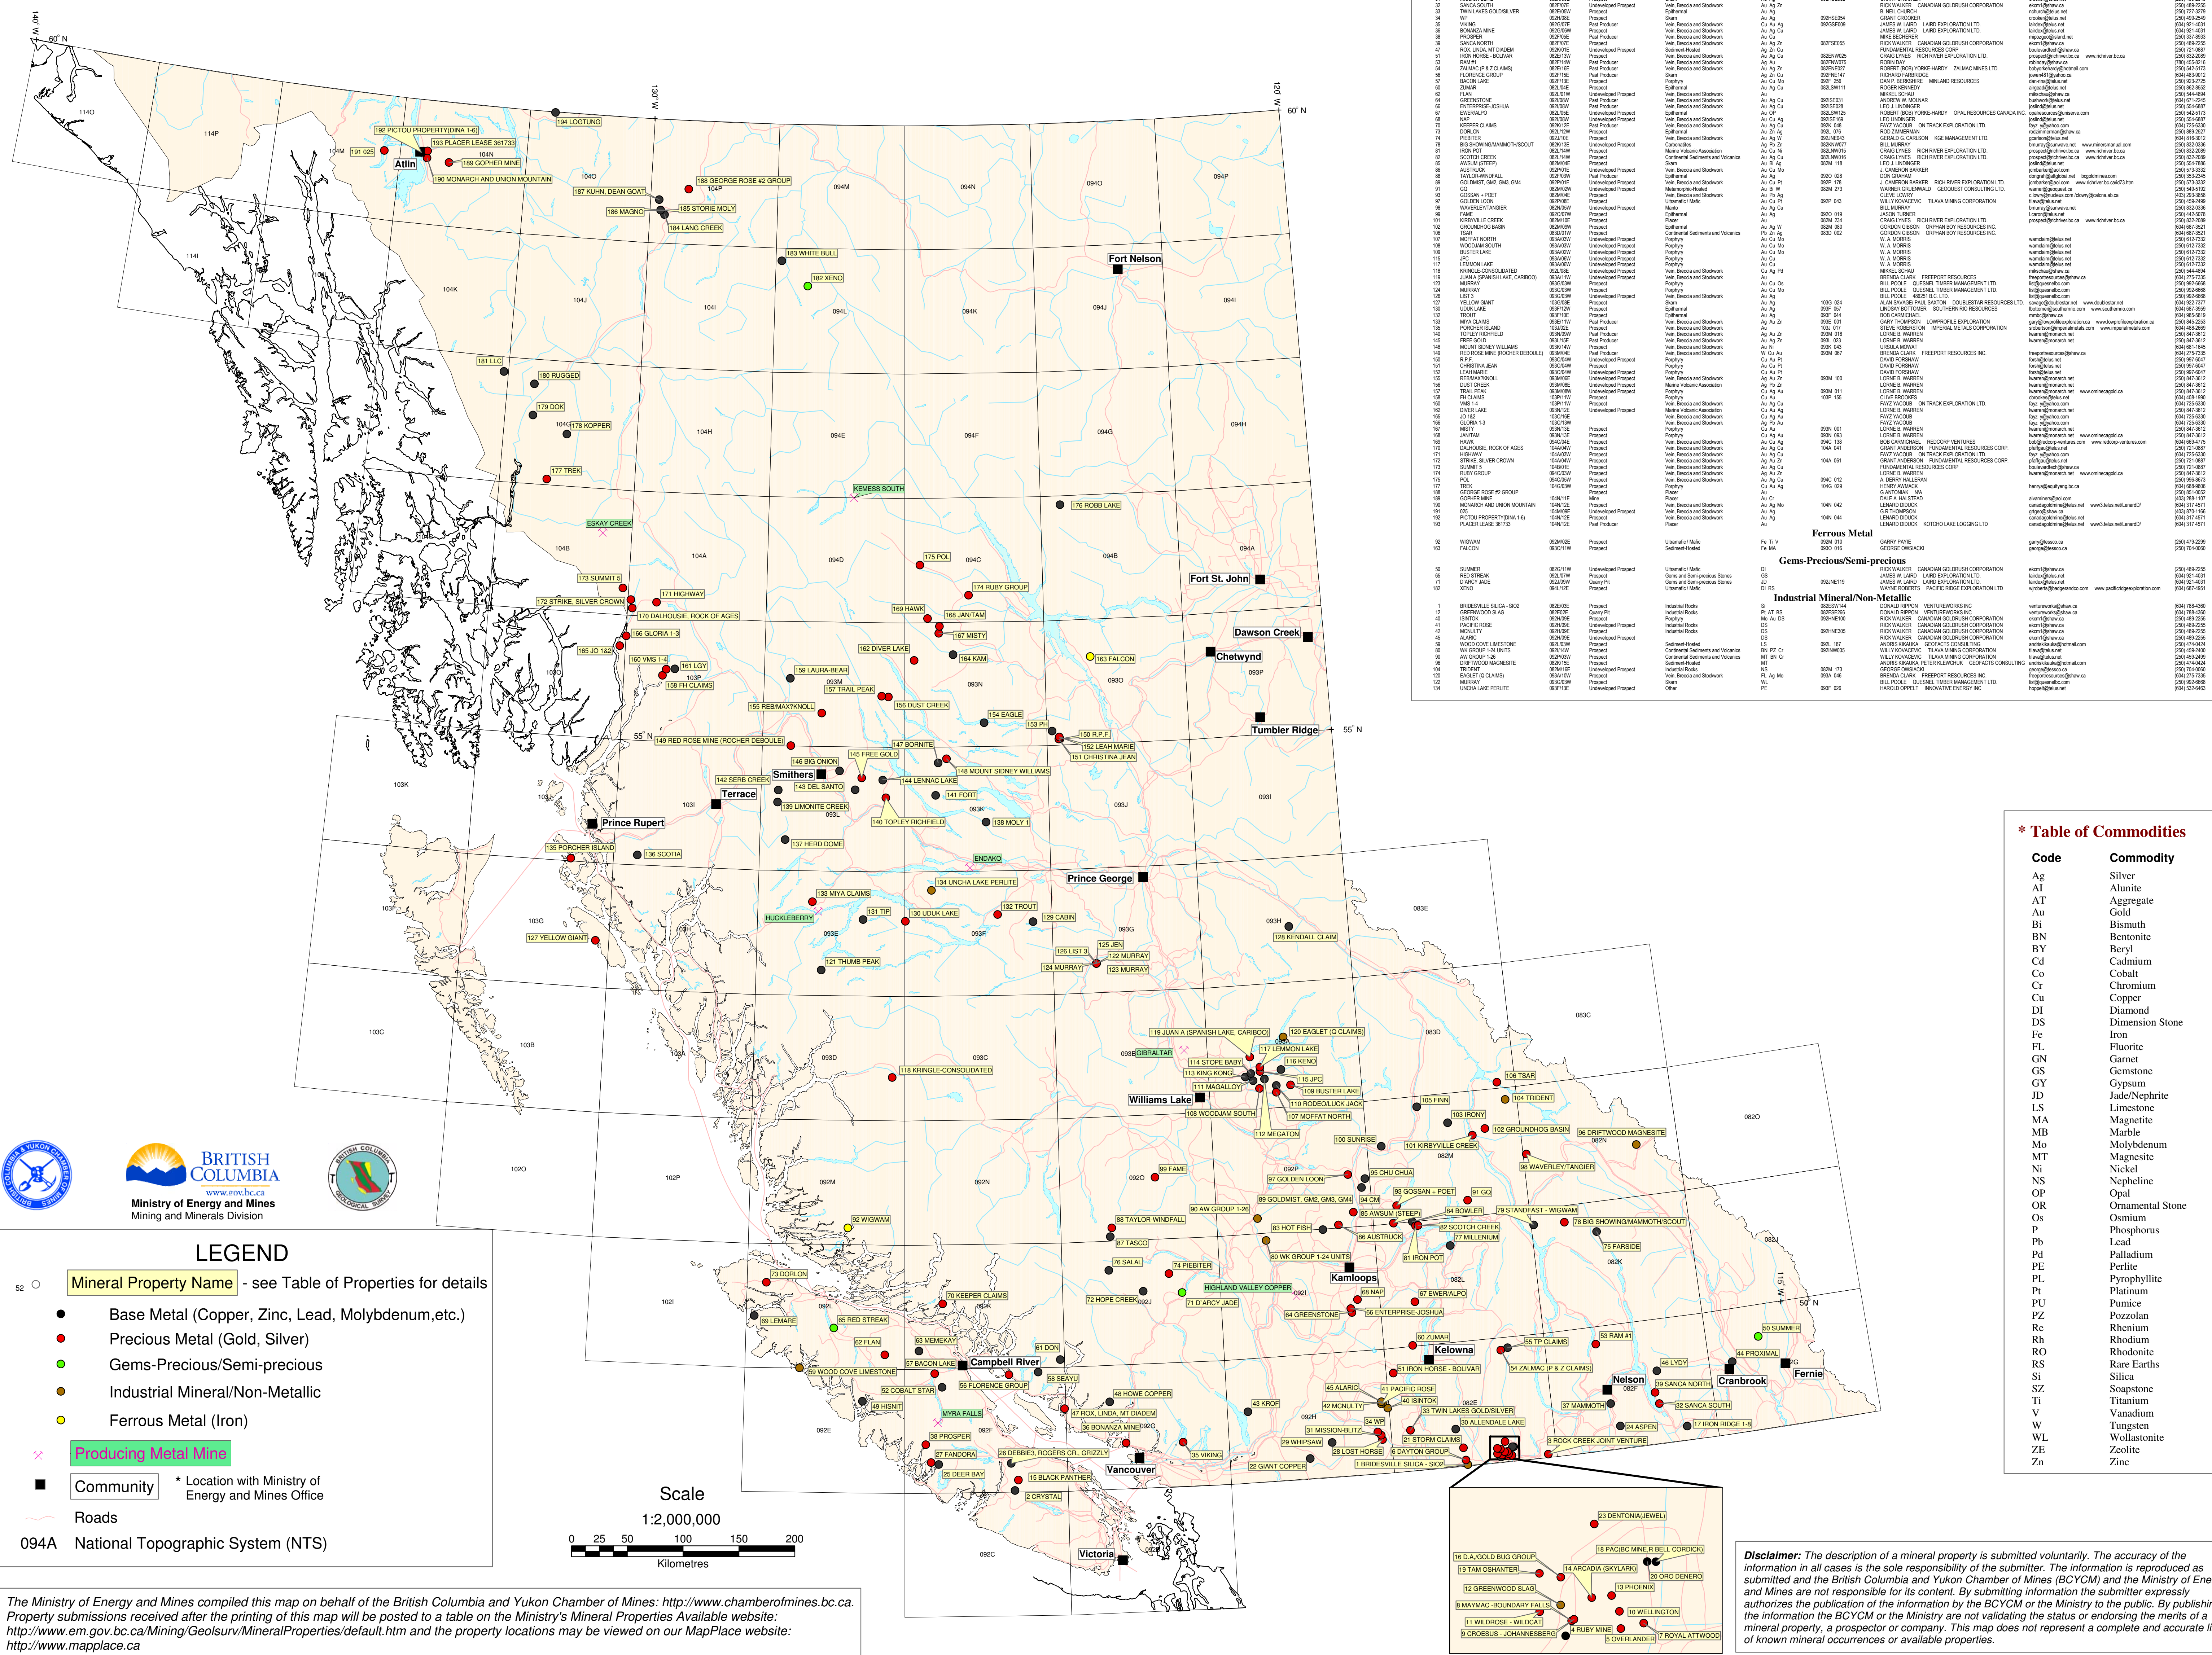

Mineral Properties Available in British Columbia

January 2005

Information Circular 2005 - 2

Property No.	Property Name	NTS Sheet	Status	Target Deposit Type	Commodities Present or Sought	Mineral Occurrence on Property	Proprietor or Company and Affiliation	Email and Web Address	Phone Number
1	ALBERTA	0920	Open	Other	None	None	ALBERTA ENERGY SERVICES INC.	albertaenergy.com	780-442-2222
2	ALBERTA	0920	Open	Other	None	None	ALBERTA ENERGY SERVICES INC.	albertaenergy.com	780-442-2222
3	ALBERTA	0920	Open	Other	None	None	ALBERTA ENERGY SERVICES INC.	albertaenergy.com	780-442-2222
4	ALBERTA	0920	Open	Other	None	None	ALBERTA ENERGY SERVICES INC.	albertaenergy.com	780-442-2222
5	ALBERTA	0920	Open	Other	None	None	ALBERTA ENERGY SERVICES INC.	albertaenergy.com	780-442-2222
6	ALBERTA	0920	Open	Other	None	None	ALBERTA ENERGY SERVICES INC.	albertaenergy.com	780-442-2222
7	ALBERTA	0920	Open	Other	None	None	ALBERTA ENERGY SERVICES INC.	albertaenergy.com	780-442-2222
8	ALBERTA	0920	Open	Other	None	None	ALBERTA ENERGY SERVICES INC.	albertaenergy.com	780-442-2222
9	ALBERTA	0920	Open	Other	None	None	ALBERTA ENERGY SERVICES INC.	albertaenergy.com	780-442-2222
10	ALBERTA	0920	Open	Other	None	None	ALBERTA ENERGY SERVICES INC.	albertaenergy.com	780-442-2222
11	ALBERTA	0920	Open	Other	None	None	ALBERTA ENERGY SERVICES INC.	albertaenergy.com	780-442-2222
12	ALBERTA	0920	Open	Other	None	None	ALBERTA ENERGY SERVICES INC.	albertaenergy.com	780-442-2222
13	ALBERTA	0920	Open	Other	None	None	ALBERTA ENERGY SERVICES INC.	albertaenergy.com	780-442-2222
14	ALBERTA	0920	Open	Other	None	None	ALBERTA ENERGY SERVICES INC.	albertaenergy.com	780-442-2222
15	ALBERTA	0920	Open	Other	None	None	ALBERTA ENERGY SERVICES INC.	albertaenergy.com	780-442-2222
16	ALBERTA	0920	Open	Other	None	None	ALBERTA ENERGY SERVICES INC.	albertaenergy.com	780-442-2222
17	ALBERTA	0920	Open	Other	None	None	ALBERTA ENERGY SERVICES INC.	albertaenergy.com	780-442-2222
18	ALBERTA	0920	Open	Other	None	None	ALBERTA ENERGY SERVICES INC.	albertaenergy.com	780-442-2222
19	ALBERTA	0920	Open	Other	None	None	ALBERTA ENERGY SERVICES INC.	albertaenergy.com	780-442-2222
20	ALBERTA	0920	Open	Other	None	None	ALBERTA ENERGY SERVICES INC.	albertaenergy.com	780-442-2222
21	ALBERTA	0920	Open	Other	None	None	ALBERTA ENERGY SERVICES INC.	albertaenergy.com	780-442-2222
22	ALBERTA	0920	Open	Other	None	None	ALBERTA ENERGY SERVICES INC.	albertaenergy.com	780-442-2222
23	ALBERTA	0920	Open	Other	None	None	ALBERTA ENERGY SERVICES INC.	albertaenergy.com	780-442-2222
24	ALBERTA	0920	Open	Other	None	None	ALBERTA ENERGY SERVICES INC.	albertaenergy.com	780-442-2222
25	ALBERTA	0920	Open	Other	None	None	ALBERTA ENERGY SERVICES INC.	albertaenergy.com	780-442-2222
26	ALBERTA	0920	Open	Other	None	None	ALBERTA ENERGY SERVICES INC.	albertaenergy.com	780-442-2222
27	ALBERTA	0920	Open	Other	None	None	ALBERTA ENERGY SERVICES INC.	albertaenergy.com	780-442-2222
28	ALBERTA	0920	Open	Other	None	None	ALBERTA ENERGY SERVICES INC.	albertaenergy.com	780-442-2222
29	ALBERTA	0920	Open	Other	None	None	ALBERTA ENERGY SERVICES INC.	albertaenergy.com	780-442-2222
30	ALBERTA	0920	Open	Other	None	None	ALBERTA ENERGY SERVICES INC.	albertaenergy.com	780-442-2222
31	ALBERTA	0920	Open	Other	None	None	ALBERTA ENERGY SERVICES INC.	albertaenergy.com	780-442-2222
32	ALBERTA	0920	Open	Other	None	None	ALBERTA ENERGY SERVICES INC.	albertaenergy.com	780-442-2222
33	ALBERTA	0920	Open	Other	None	None	ALBERTA ENERGY SERVICES INC.	albertaenergy.com	780-442-2222
34	ALBERTA	0920	Open	Other	None	None	ALBERTA ENERGY SERVICES INC.	albertaenergy.com	780-442-2222
35	ALBERTA	0920	Open	Other	None	None	ALBERTA ENERGY SERVICES INC.	albertaenergy.com	780-442-2222
36	ALBERTA	0920	Open	Other	None	None	ALBERTA ENERGY SERVICES INC.	albertaenergy.com	780-442-2222
37	ALBERTA	0920	Open	Other	None	None	ALBERTA ENERGY SERVICES INC.	albertaenergy.com	780-442-2222
38	ALBERTA	0920	Open	Other	None	None	ALBERTA ENERGY SERVICES INC.	albertaenergy.com	780-442-2222
39	ALBERTA	0920	Open	Other	None	None	ALBERTA ENERGY SERVICES INC.	albertaenergy.com	780-442-2222
40	ALBERTA	0920	Open	Other	None	None	ALBERTA ENERGY SERVICES INC.	albertaenergy.com	780-442-2222
41	ALBERTA	0920	Open	Other	None	None	ALBERTA ENERGY SERVICES INC.	albertaenergy.com	780-442-2222
42	ALBERTA	0920	Open	Other	None	None	ALBERTA ENERGY SERVICES INC.	albertaenergy.com	780-442-2222
43	ALBERTA	0920	Open	Other	None	None	ALBERTA ENERGY SERVICES INC.	albertaenergy.com	780-442-2222
44	ALBERTA	0920	Open	Other	None	None	ALBERTA ENERGY SERVICES INC.	albertaenergy.com	780-442-2222
45	ALBERTA	0920	Open	Other	None	None	ALBERTA ENERGY SERVICES INC.	albertaenergy.com	780-442-2222
46	ALBERTA	0920	Open	Other	None	None	ALBERTA ENERGY SERVICES INC.	albertaenergy.com	780-442-2222
47	ALBERTA	0920	Open	Other	None	None	ALBERTA ENERGY SERVICES INC.	albertaenergy.com	780-442-2222
48	ALBERTA	0920	Open	Other	None	None	ALBERTA ENERGY SERVICES INC.	albertaenergy.com	780-442-2222