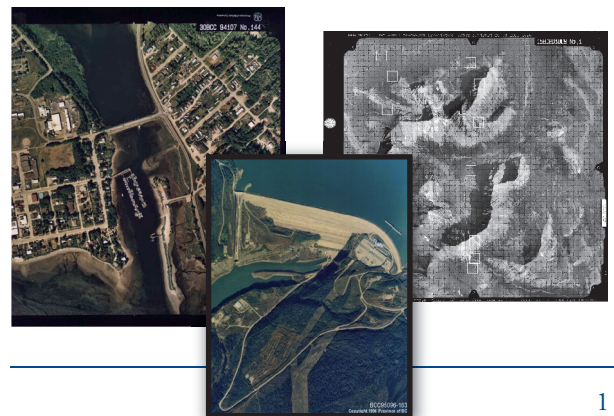

Geo-Spatial Reference

The geo-spatial reference system is the basic foundation system of coordinates—latitudes, longitudes and elevations—which is used for positioning (or georeferencing).

- MASCOT Geodetic Control Monuments
- BCACS GPS Basestation Data