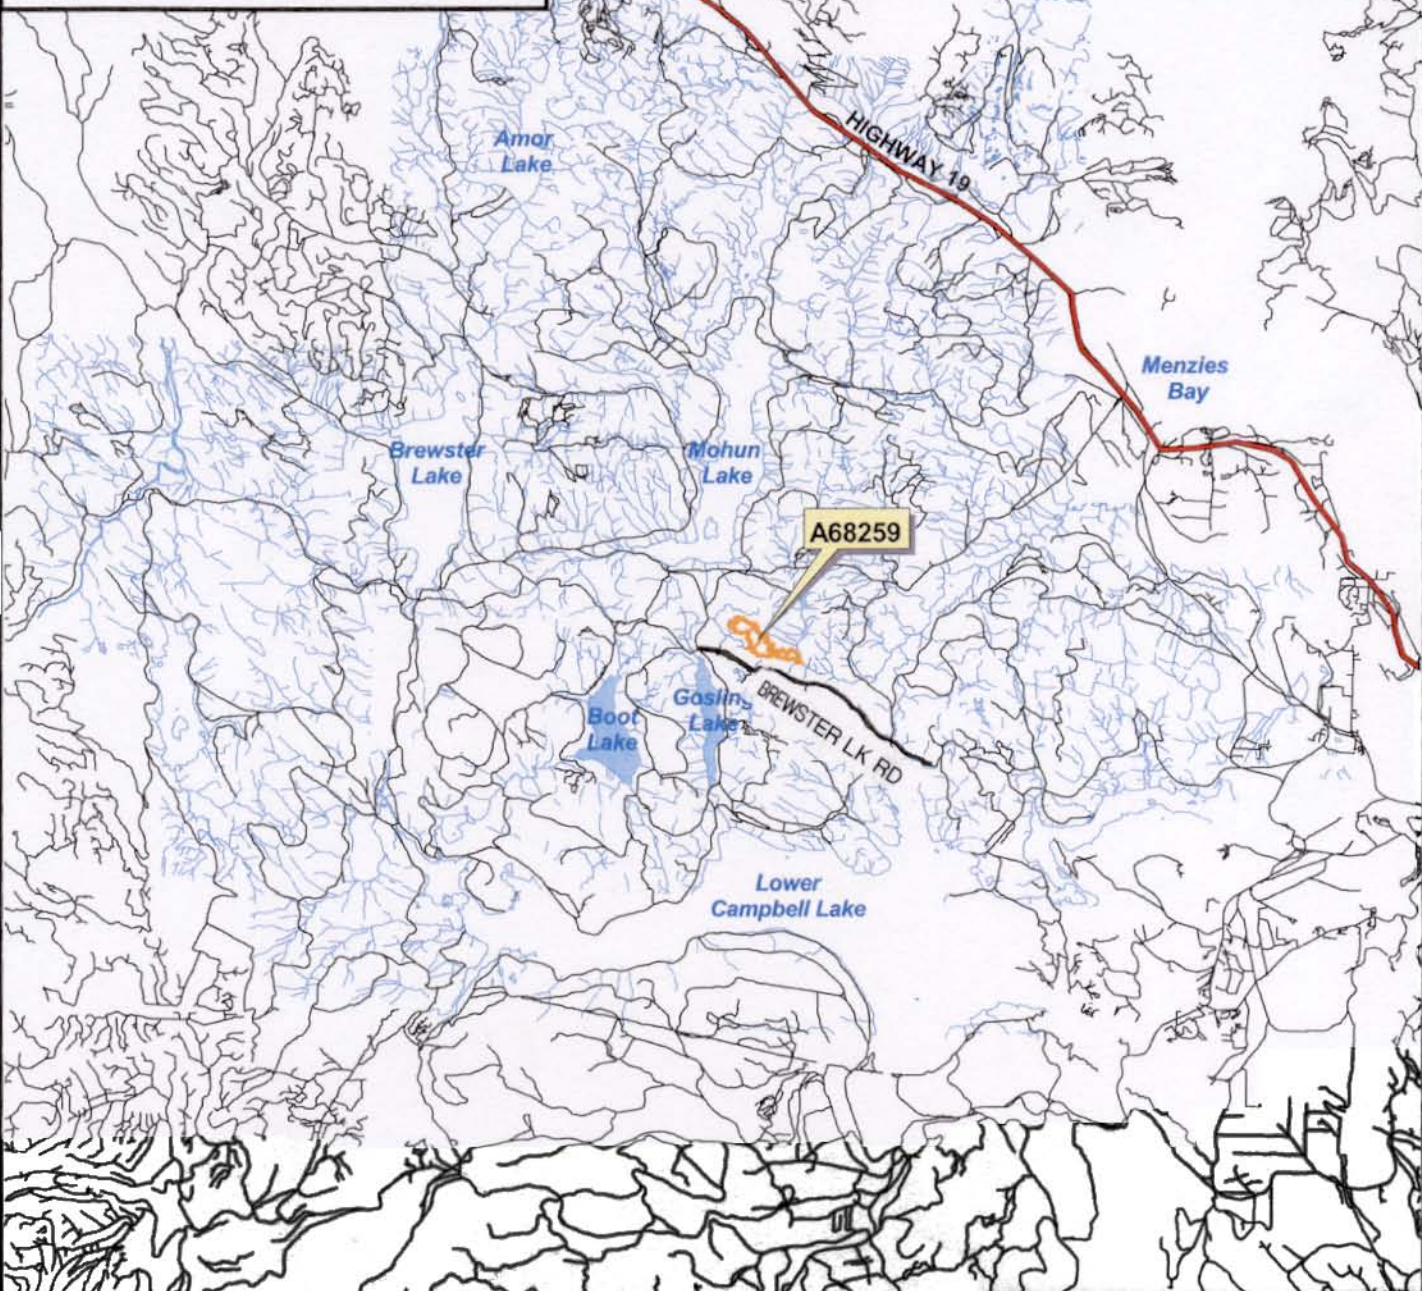

BC Timber Sales
Key Location Map

Cutblock:	C13E	Tenure:	TSL A68259
Forest District:	Campbell River	Hammer:	68259
TSA:	Strathcona	Forest Region:	Coast
Geographic Area:	Snake Lake	Scale:	1:150,000
Mapsheet:	92K003	Revision Date:	Sept 26, 2004
Lat/Long:	50° 4' 21" North, 125° 29' 24" West		

1:150,000

MAP LEGEND

- Falling Boundary
- Built Road
- Highway

Kilometers