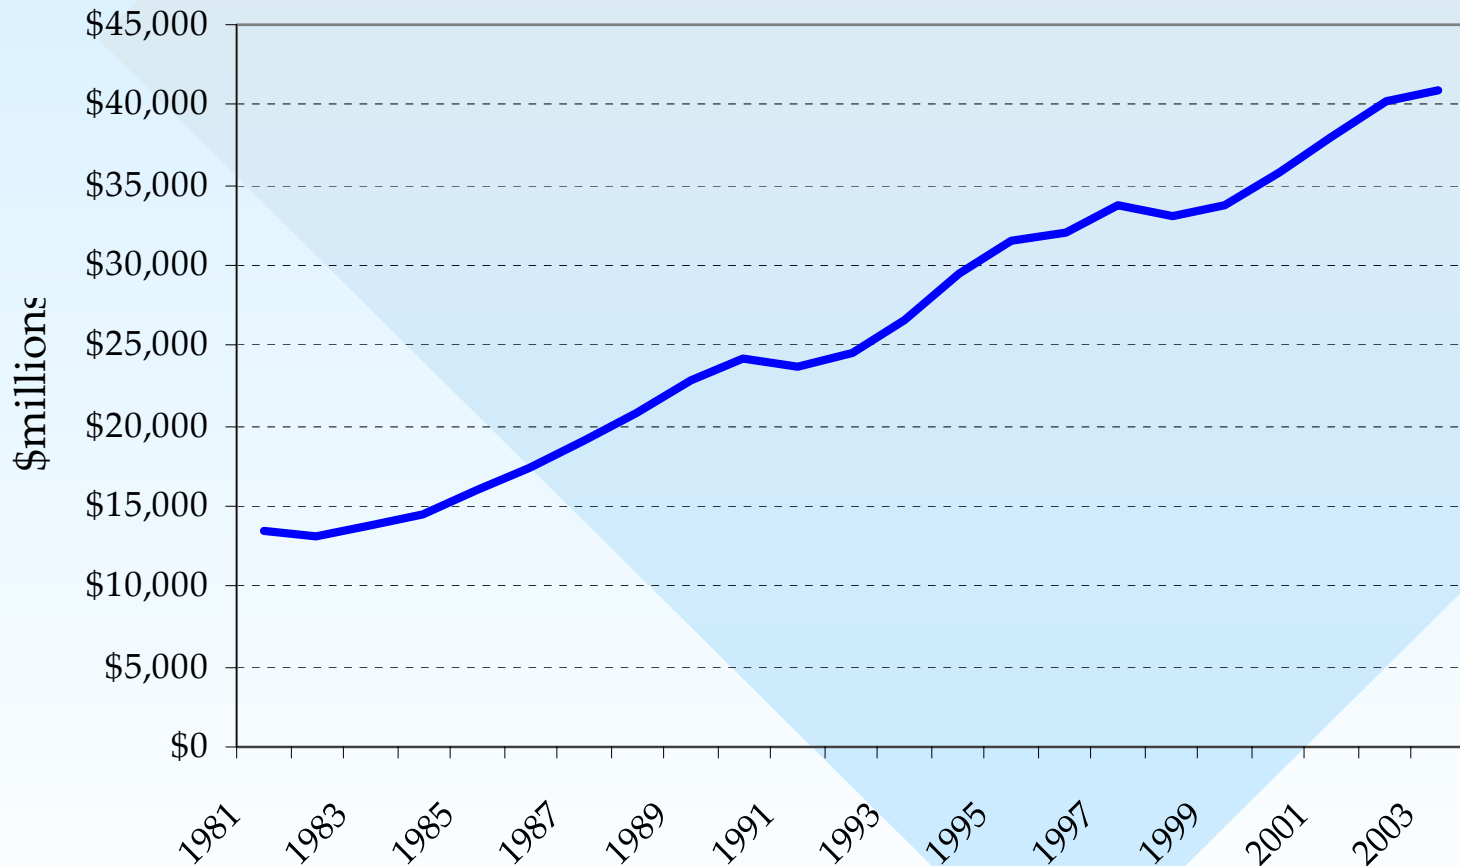

# **Profile of B.C.'s Retail Trade Sector**

# How big is B.C.'s retail trade sector?

---

- Retail sales in B.C. reached nearly \$41 billion in 2003, up 54% from a decade ago.
- Department store sales accounted about \$2.5 billion, and new vehicle sales accounted for \$5.8 billion.
- Other types of stores which are included in retail trade are:
  - Supermarkets and grocery stores
  - Drugs and patent medicine stores
  - Clothing and shoe stores
  - Household furniture and appliance stores
  - Gasoline service stations
  - Automotive parts, accessories and services
  - General merchandise stores
  - Liquor, wine and beer stores

# Nearly \$41 billion in retail sales in B.C. in 2003...

Retail sales in B.C.