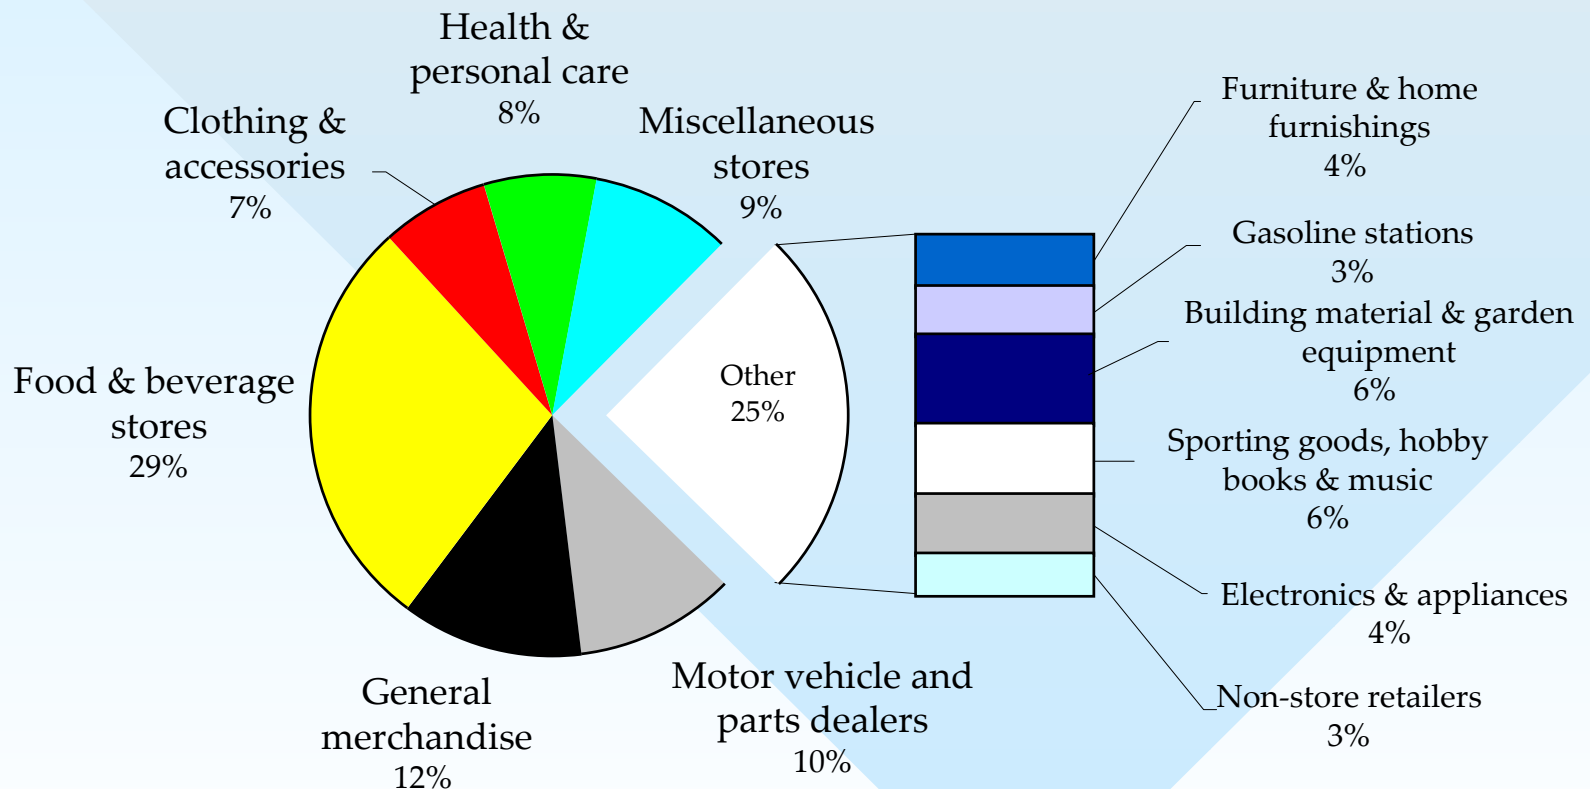

# How big is B.C.'s retail trade sector?

---

- Retail sales in B.C. reached nearly \$41 billion in 2003, up 54% from a decade ago.
- Department store sales accounted about \$2.5 billion, and new vehicle sales accounted for \$5.8 billion.
- Other types of stores which are included in retail trade are:
  - Supermarkets and grocery stores
  - Drugs and patent medicine stores
  - Clothing and shoe stores
  - Household furniture and appliance stores
  - Gasoline service stations
  - Automotive parts, accessories and services
  - General merchandise stores
  - Liquor, wine and beer stores

# What kind of activities do Retail trade workers do?

Employment in Retail Trade by Subsector