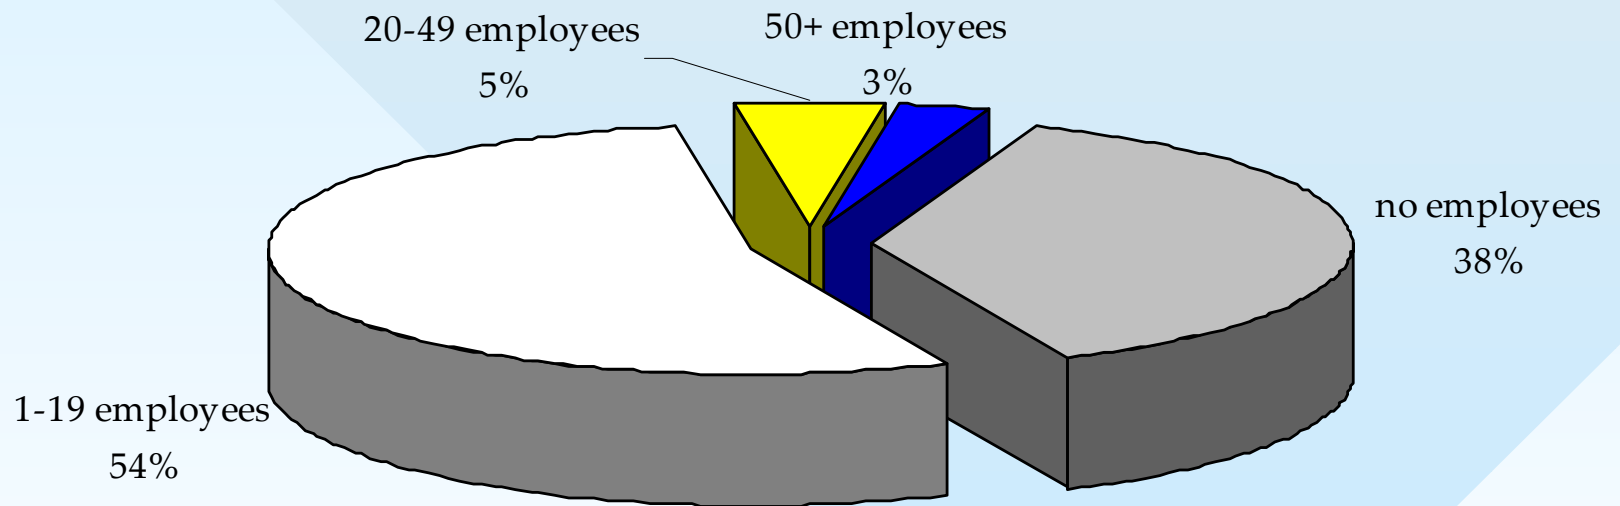

How many Retail trade businesses are there in B.C.?

Retail Trade Businesses in B.C. by Size of Firm, 2003

Total =29,436

Source: Statistics Canada