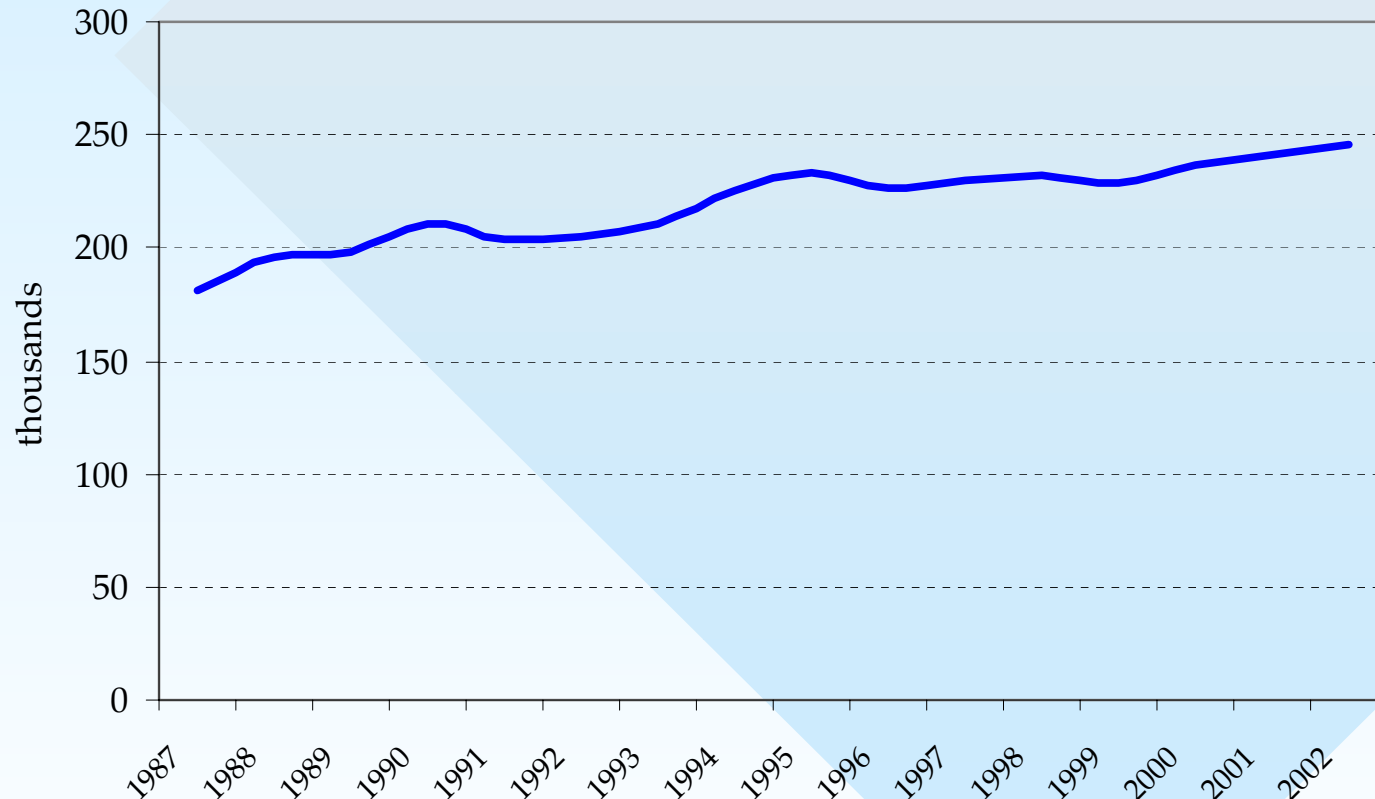

How many people are employed in B.C.'s Retail trade sector?

Employment in B.C.'s Retail Trade Sector

In 2002, there were almost 250,000 people employed directly in the retail trade sector.