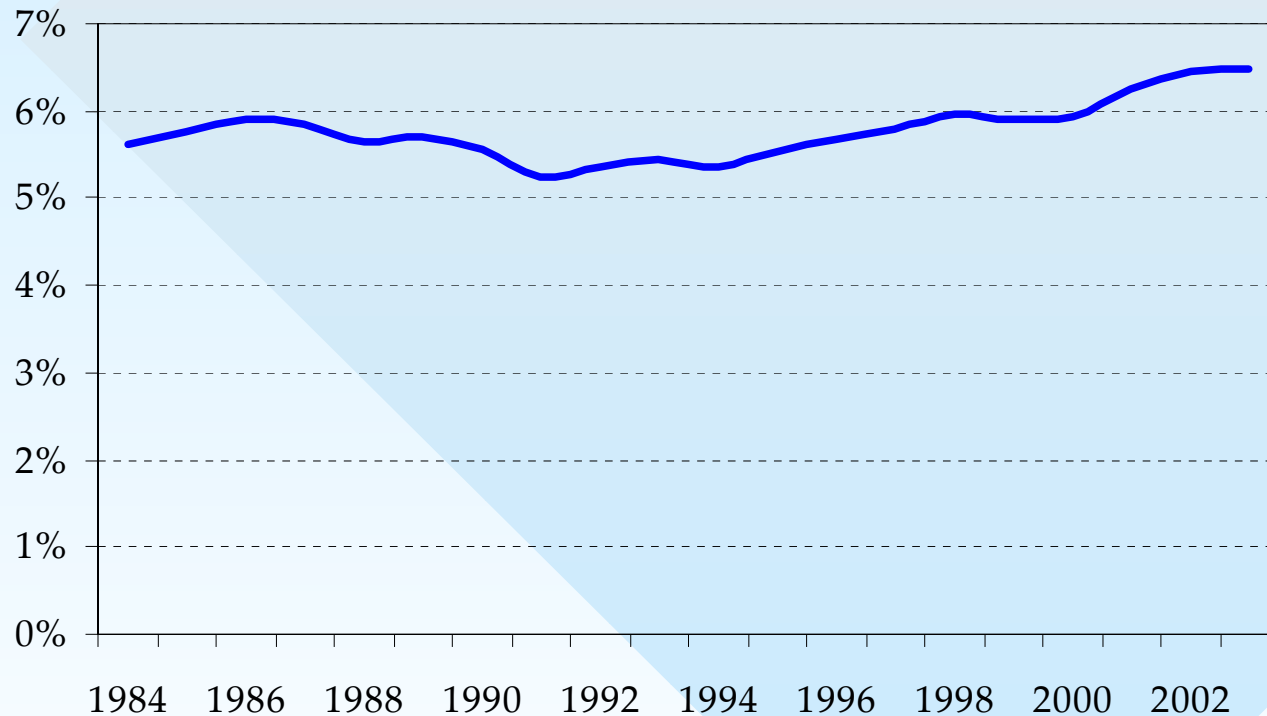

# How big is B.C.'s retail trade sector?

---

- Retail sales in B.C. reached nearly \$41 billion in 2003, up 54% from a decade ago.
- Department store sales accounted about \$2.5 billion, and new vehicle sales accounted for \$5.8 billion.
- Other types of stores which are included in retail trade are:
  - Supermarkets and grocery stores
  - Drugs and patent medicine stores
  - Clothing and shoe stores
  - Household furniture and appliance stores
  - Gasoline service stations
  - Automotive parts, accessories and services
  - General merchandise stores
  - Liquor, wine and beer stores

# How much economic activity does the Retail trade sector generate?

Retail Trade GDP as a % of Total in B.C.

Source: Statistics Canada, Provincial Economic Accounts

**In 2003, Retail trade generated over \$8 billion in GDP, accounting for almost 7% of the provincial total. This sector is of growing importance to the provincial economy.**