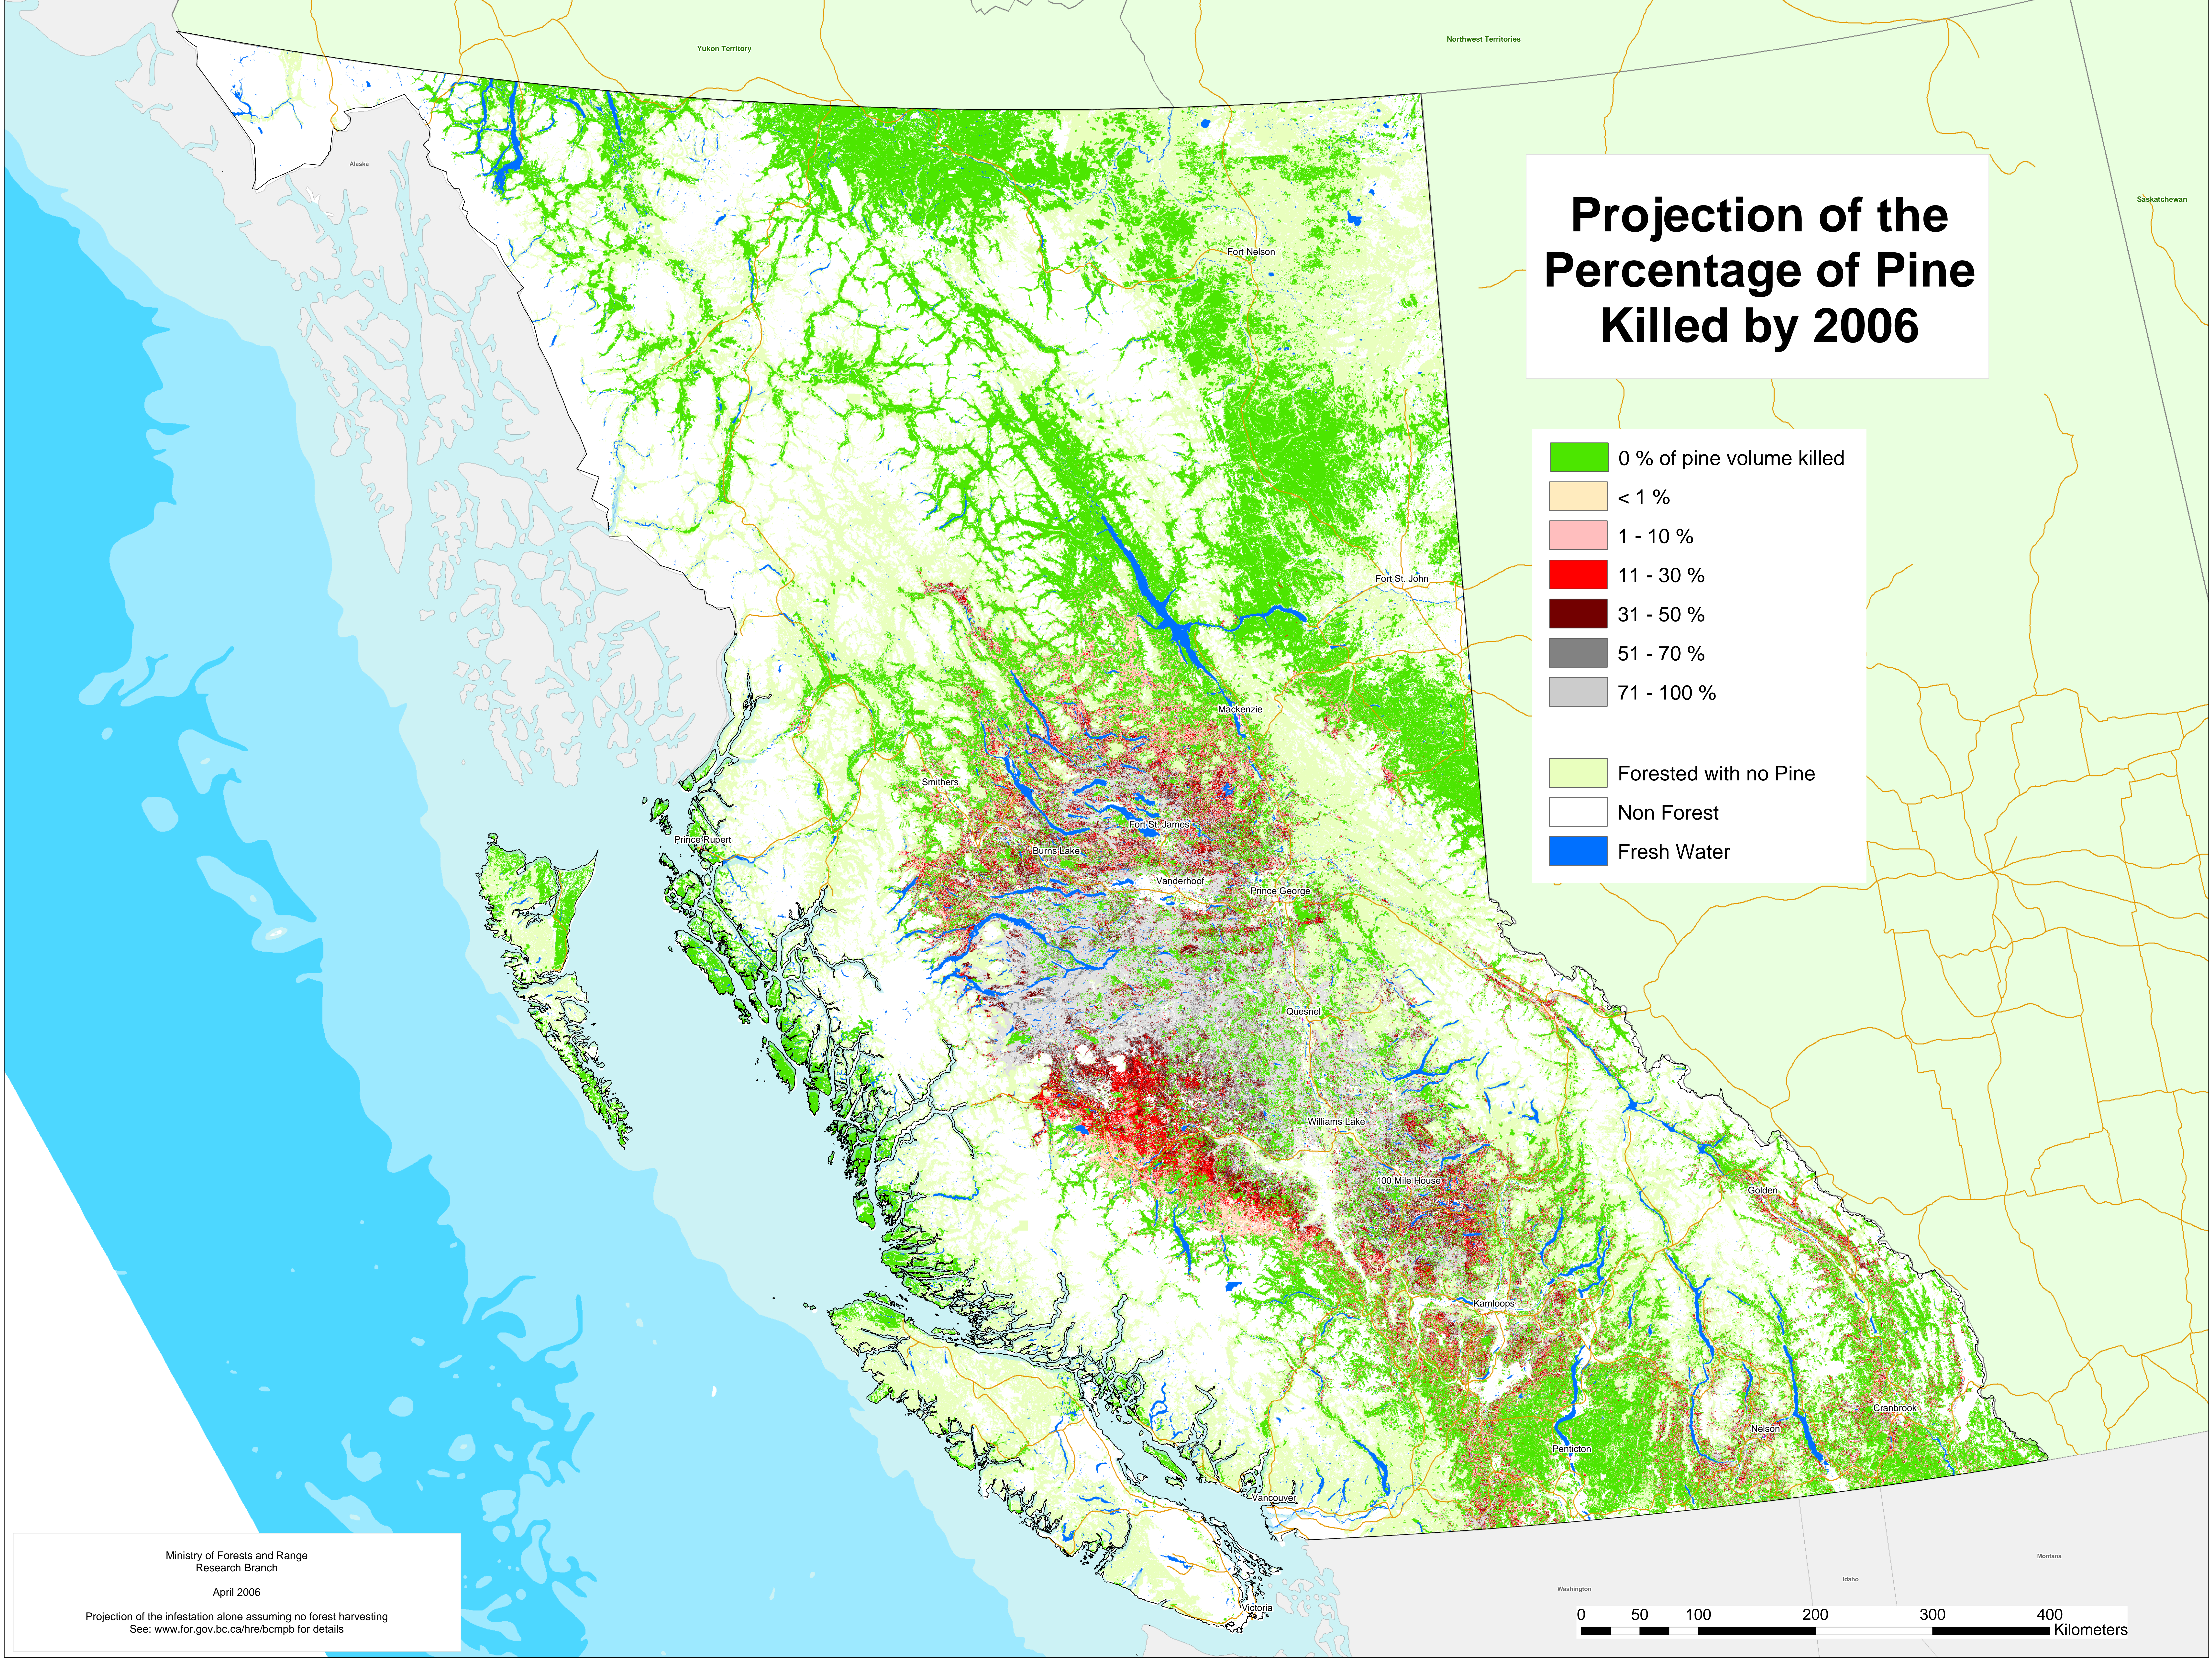

Projection of the Percentage of Pine Killed by 2006

Ministry of Forests and Range
Research Branch

April 2006

Projection of the infestation alone assuming no forest harvesting
See: www.for.gov.bc.ca/hre/bcmap for details