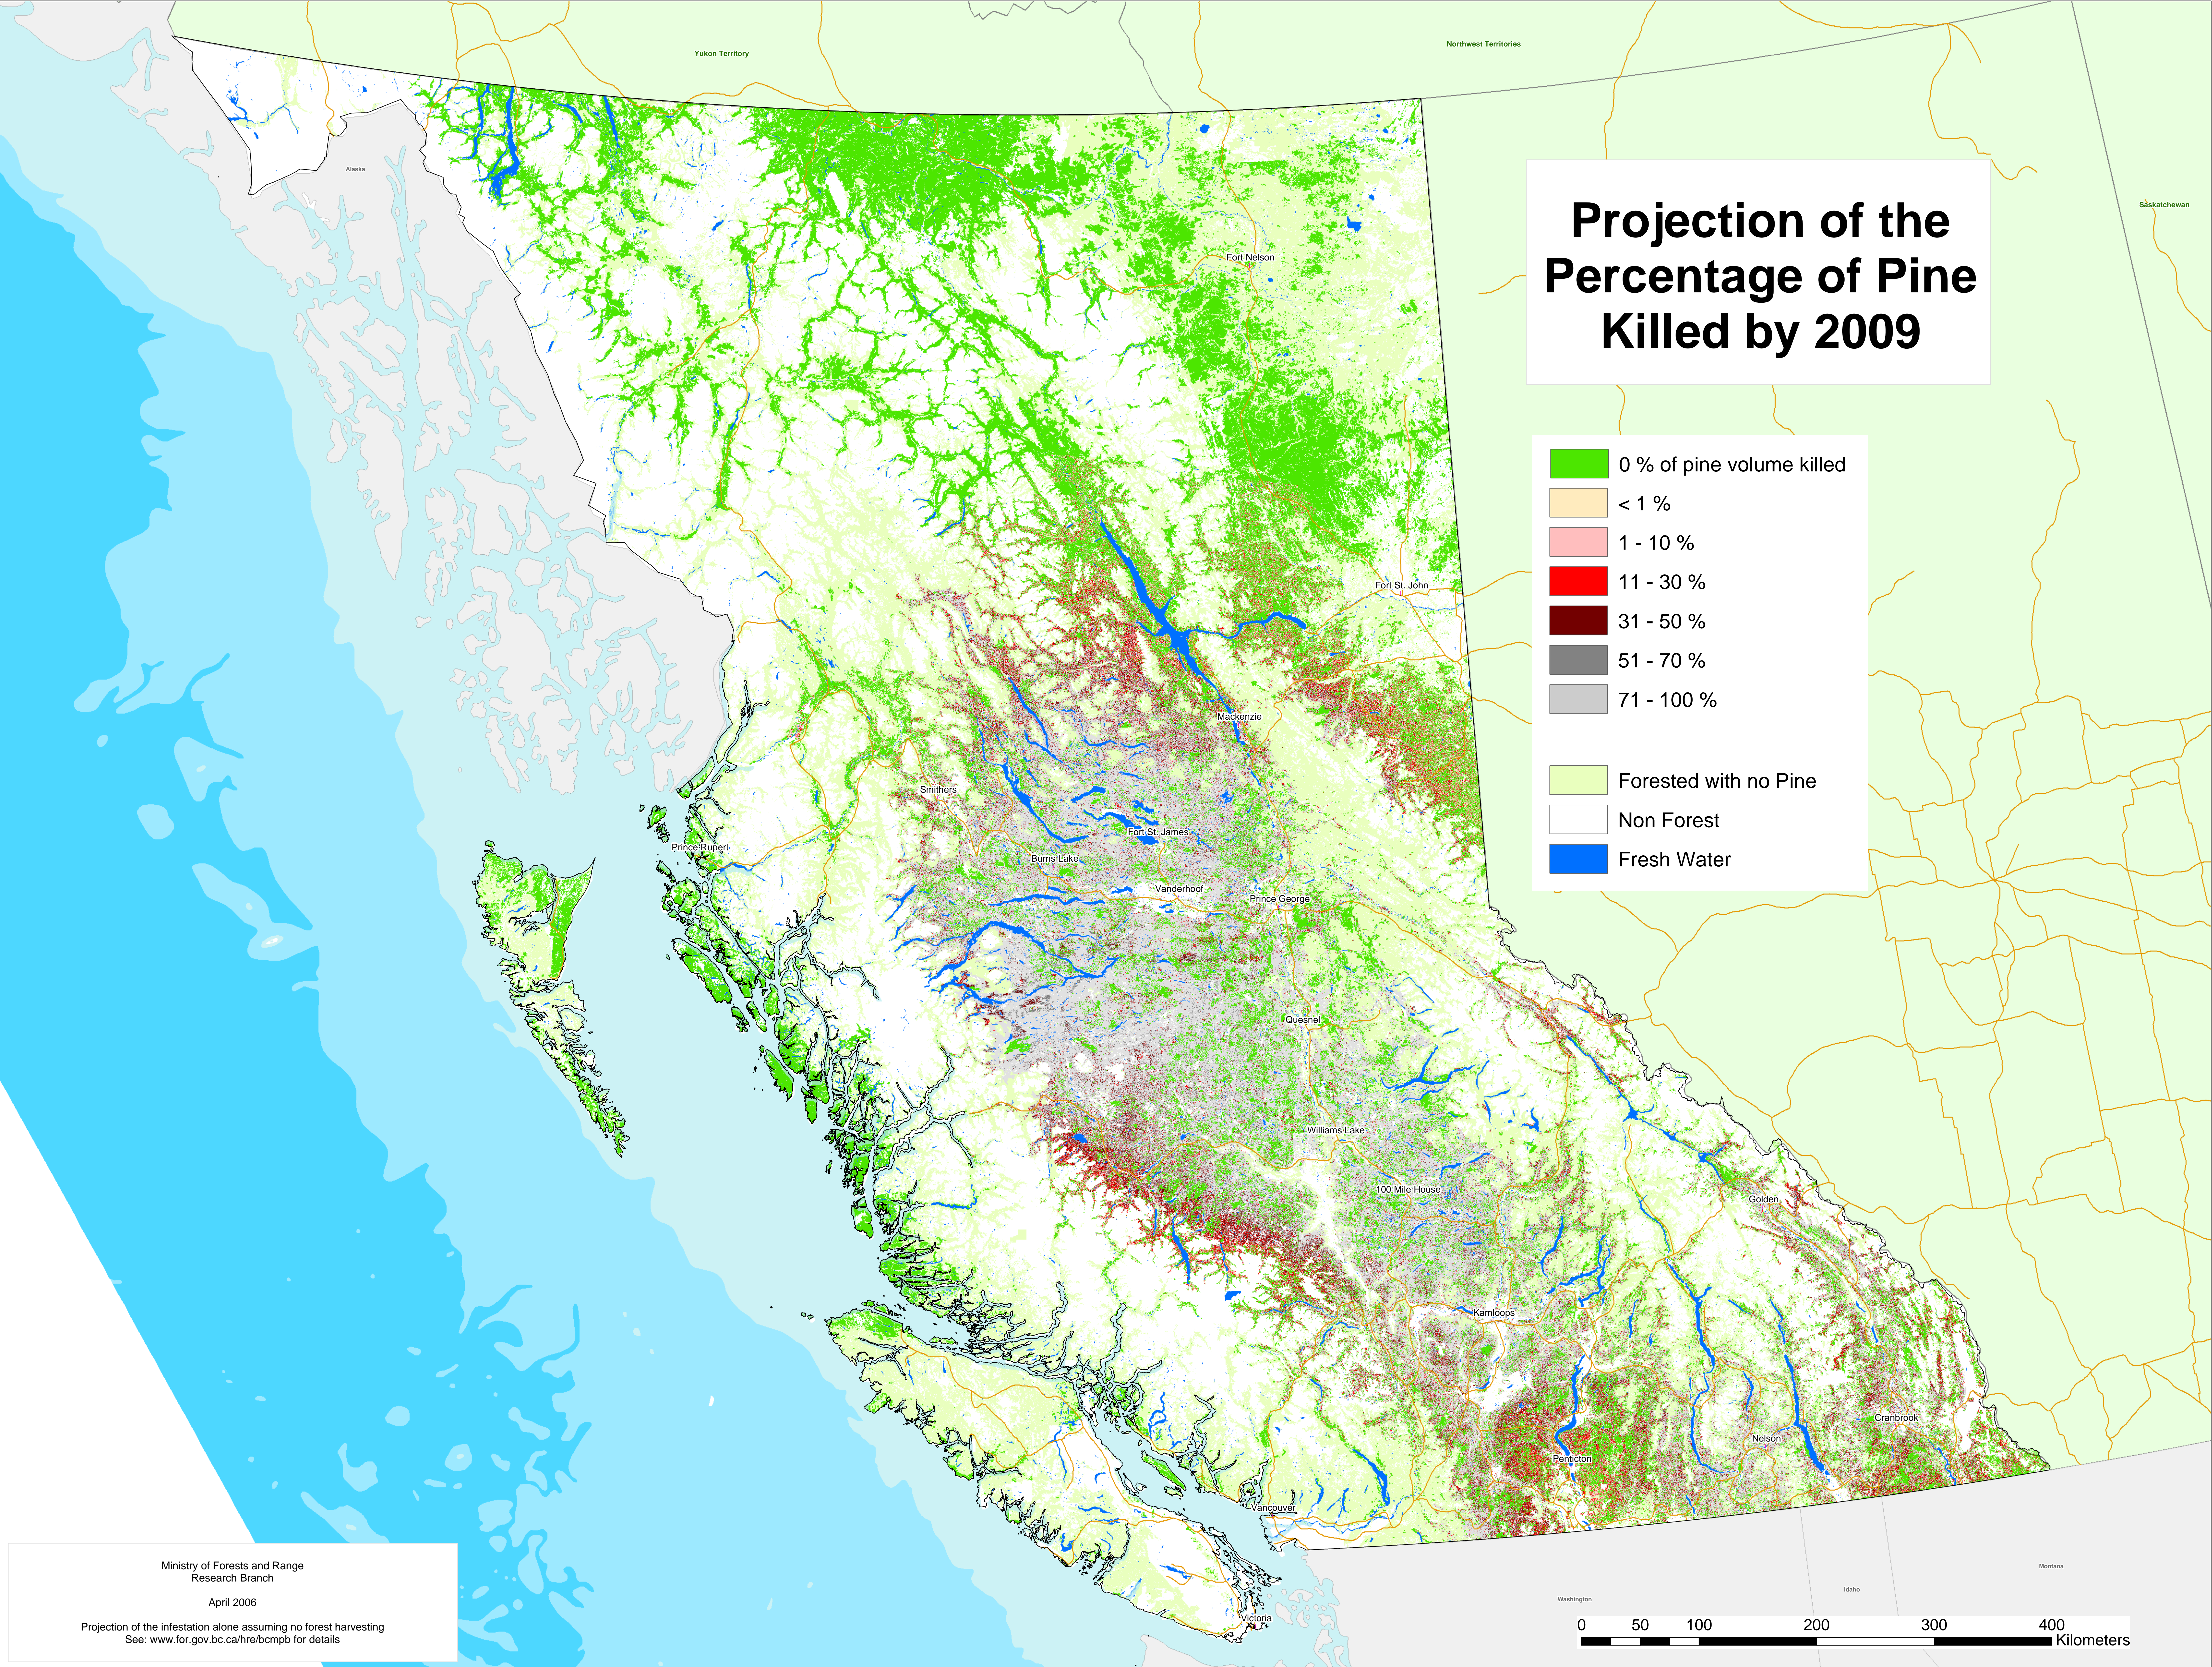

Projection of the Percentage of Pine Killed by 2009

Ministry of Forests and Range
Research Branch

April 2006