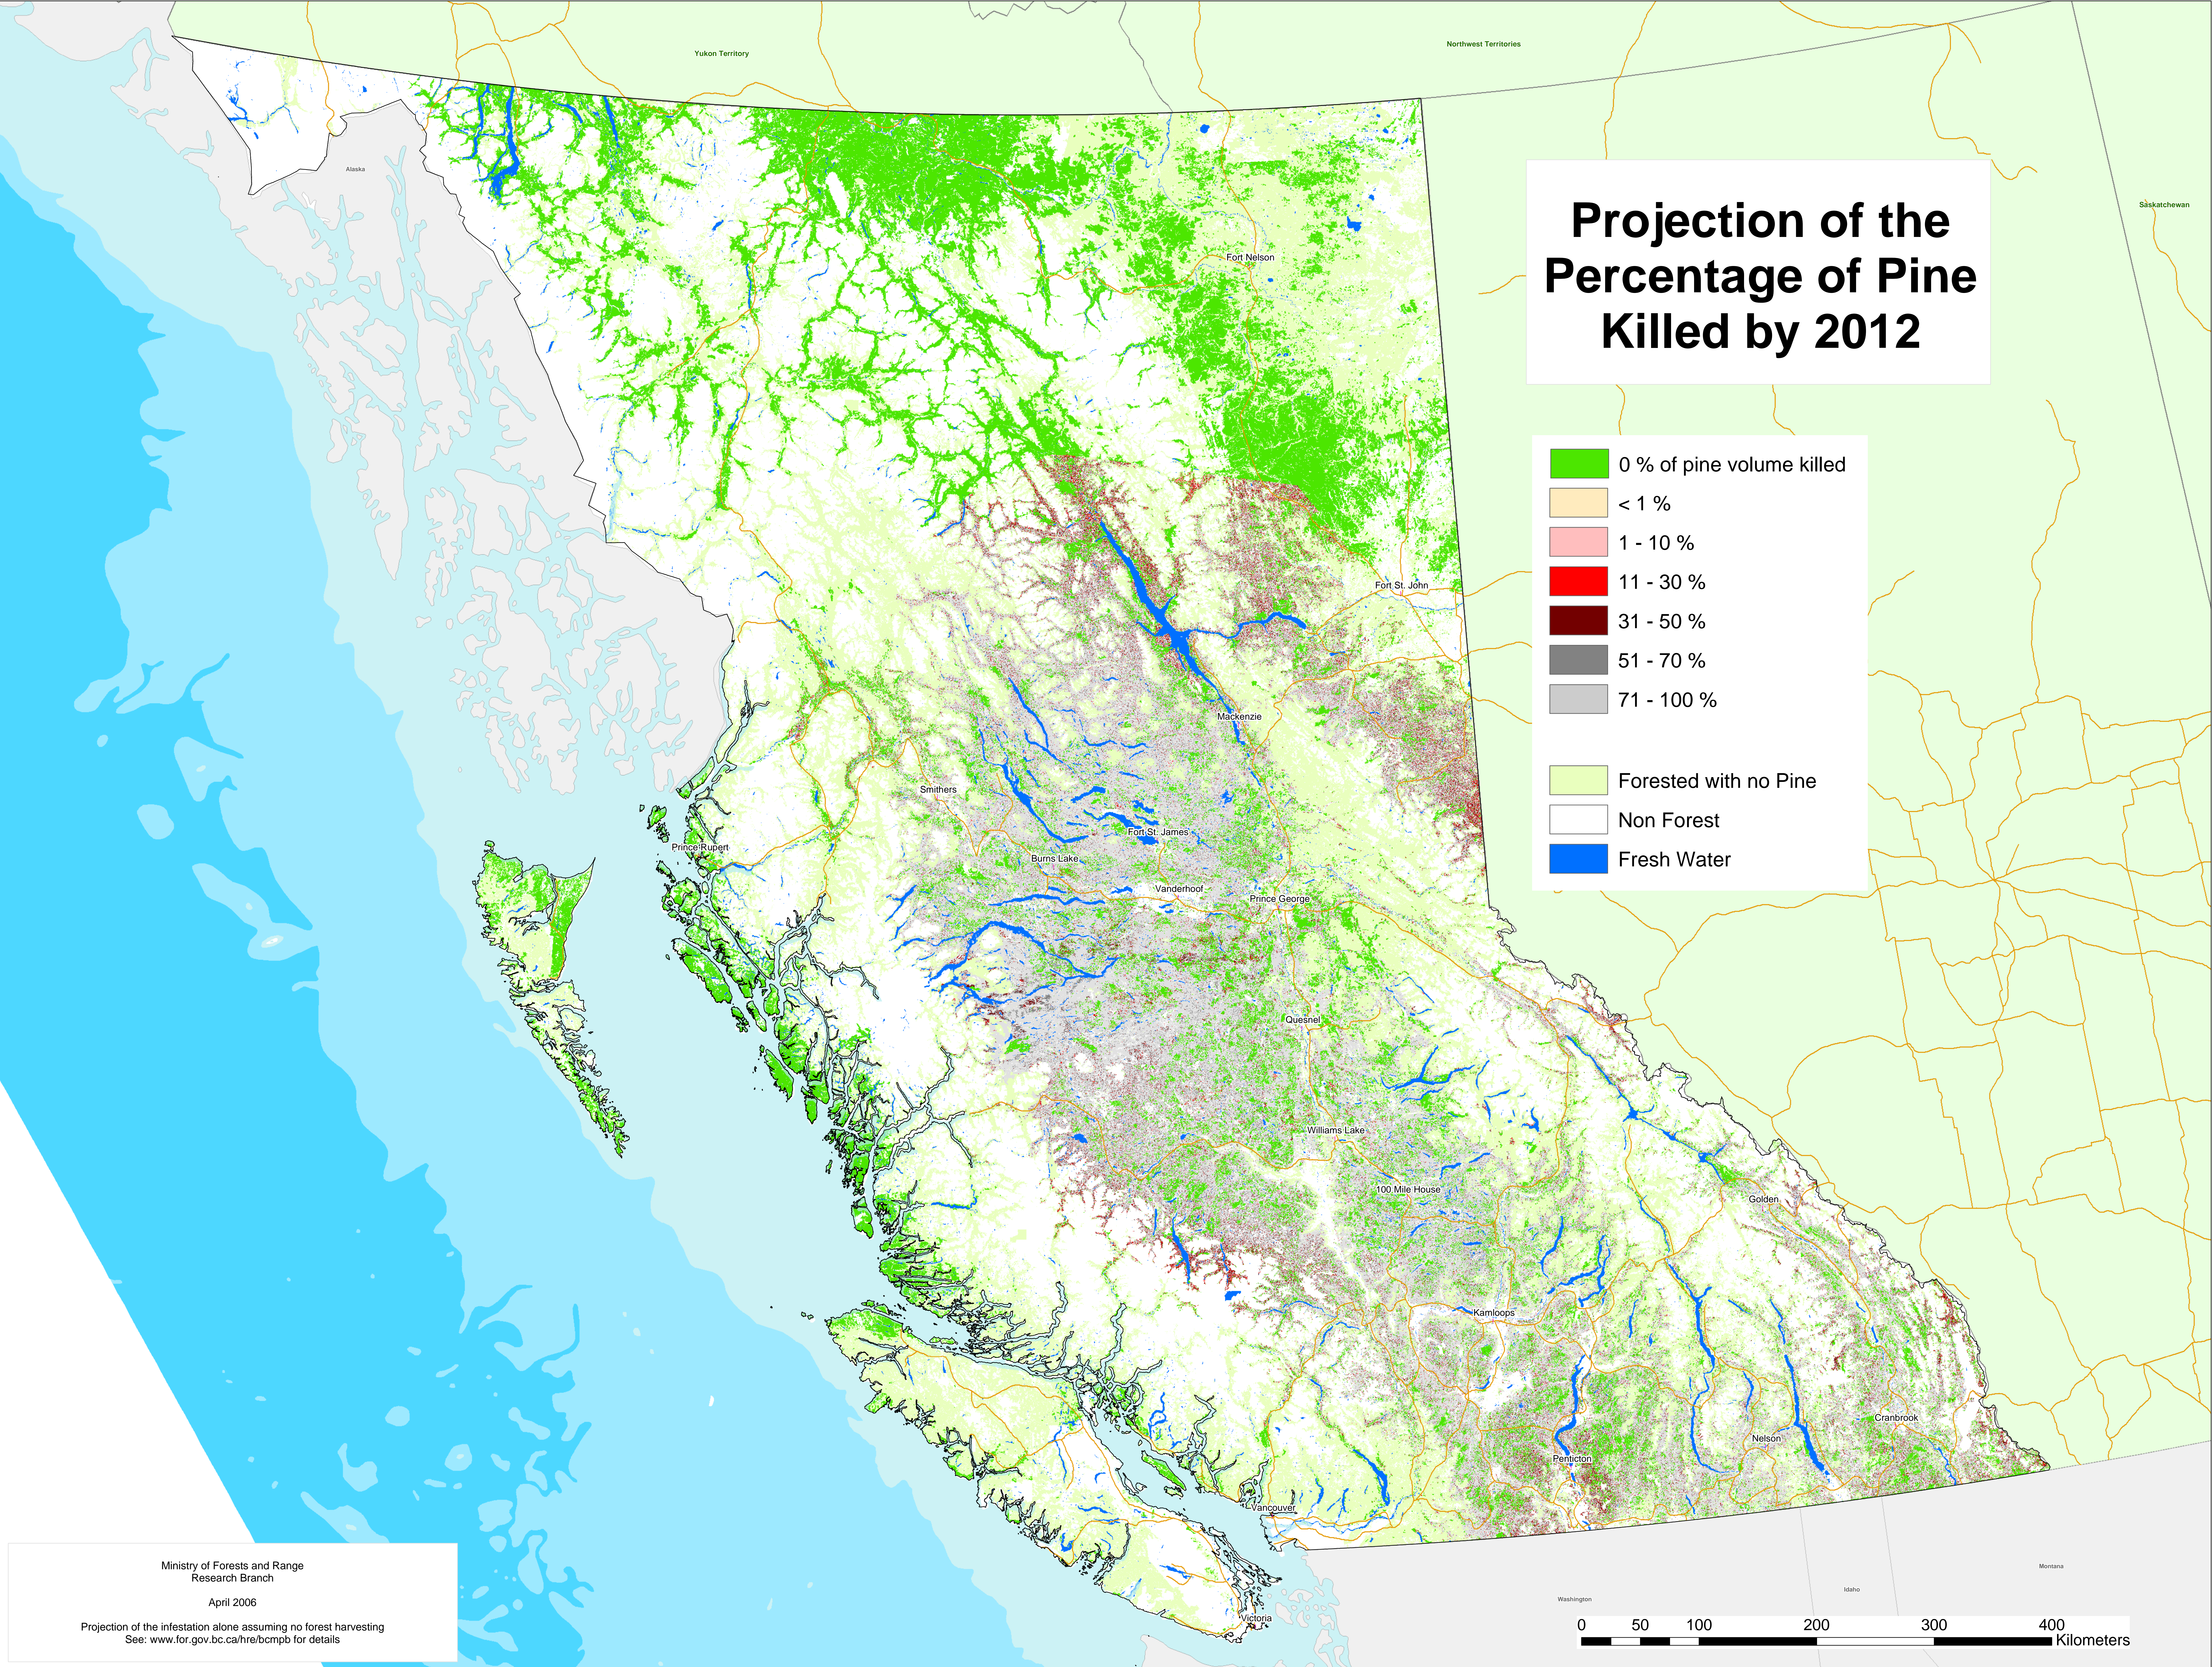

Projection of the Percentage of Pine Killed by 2012

Ministry of Forests and Range
Research Branch

April 2006

Projection of the infestation alone assuming no forest harvesting
See: www.for.gov.bc.ca/hre/bcmap for details