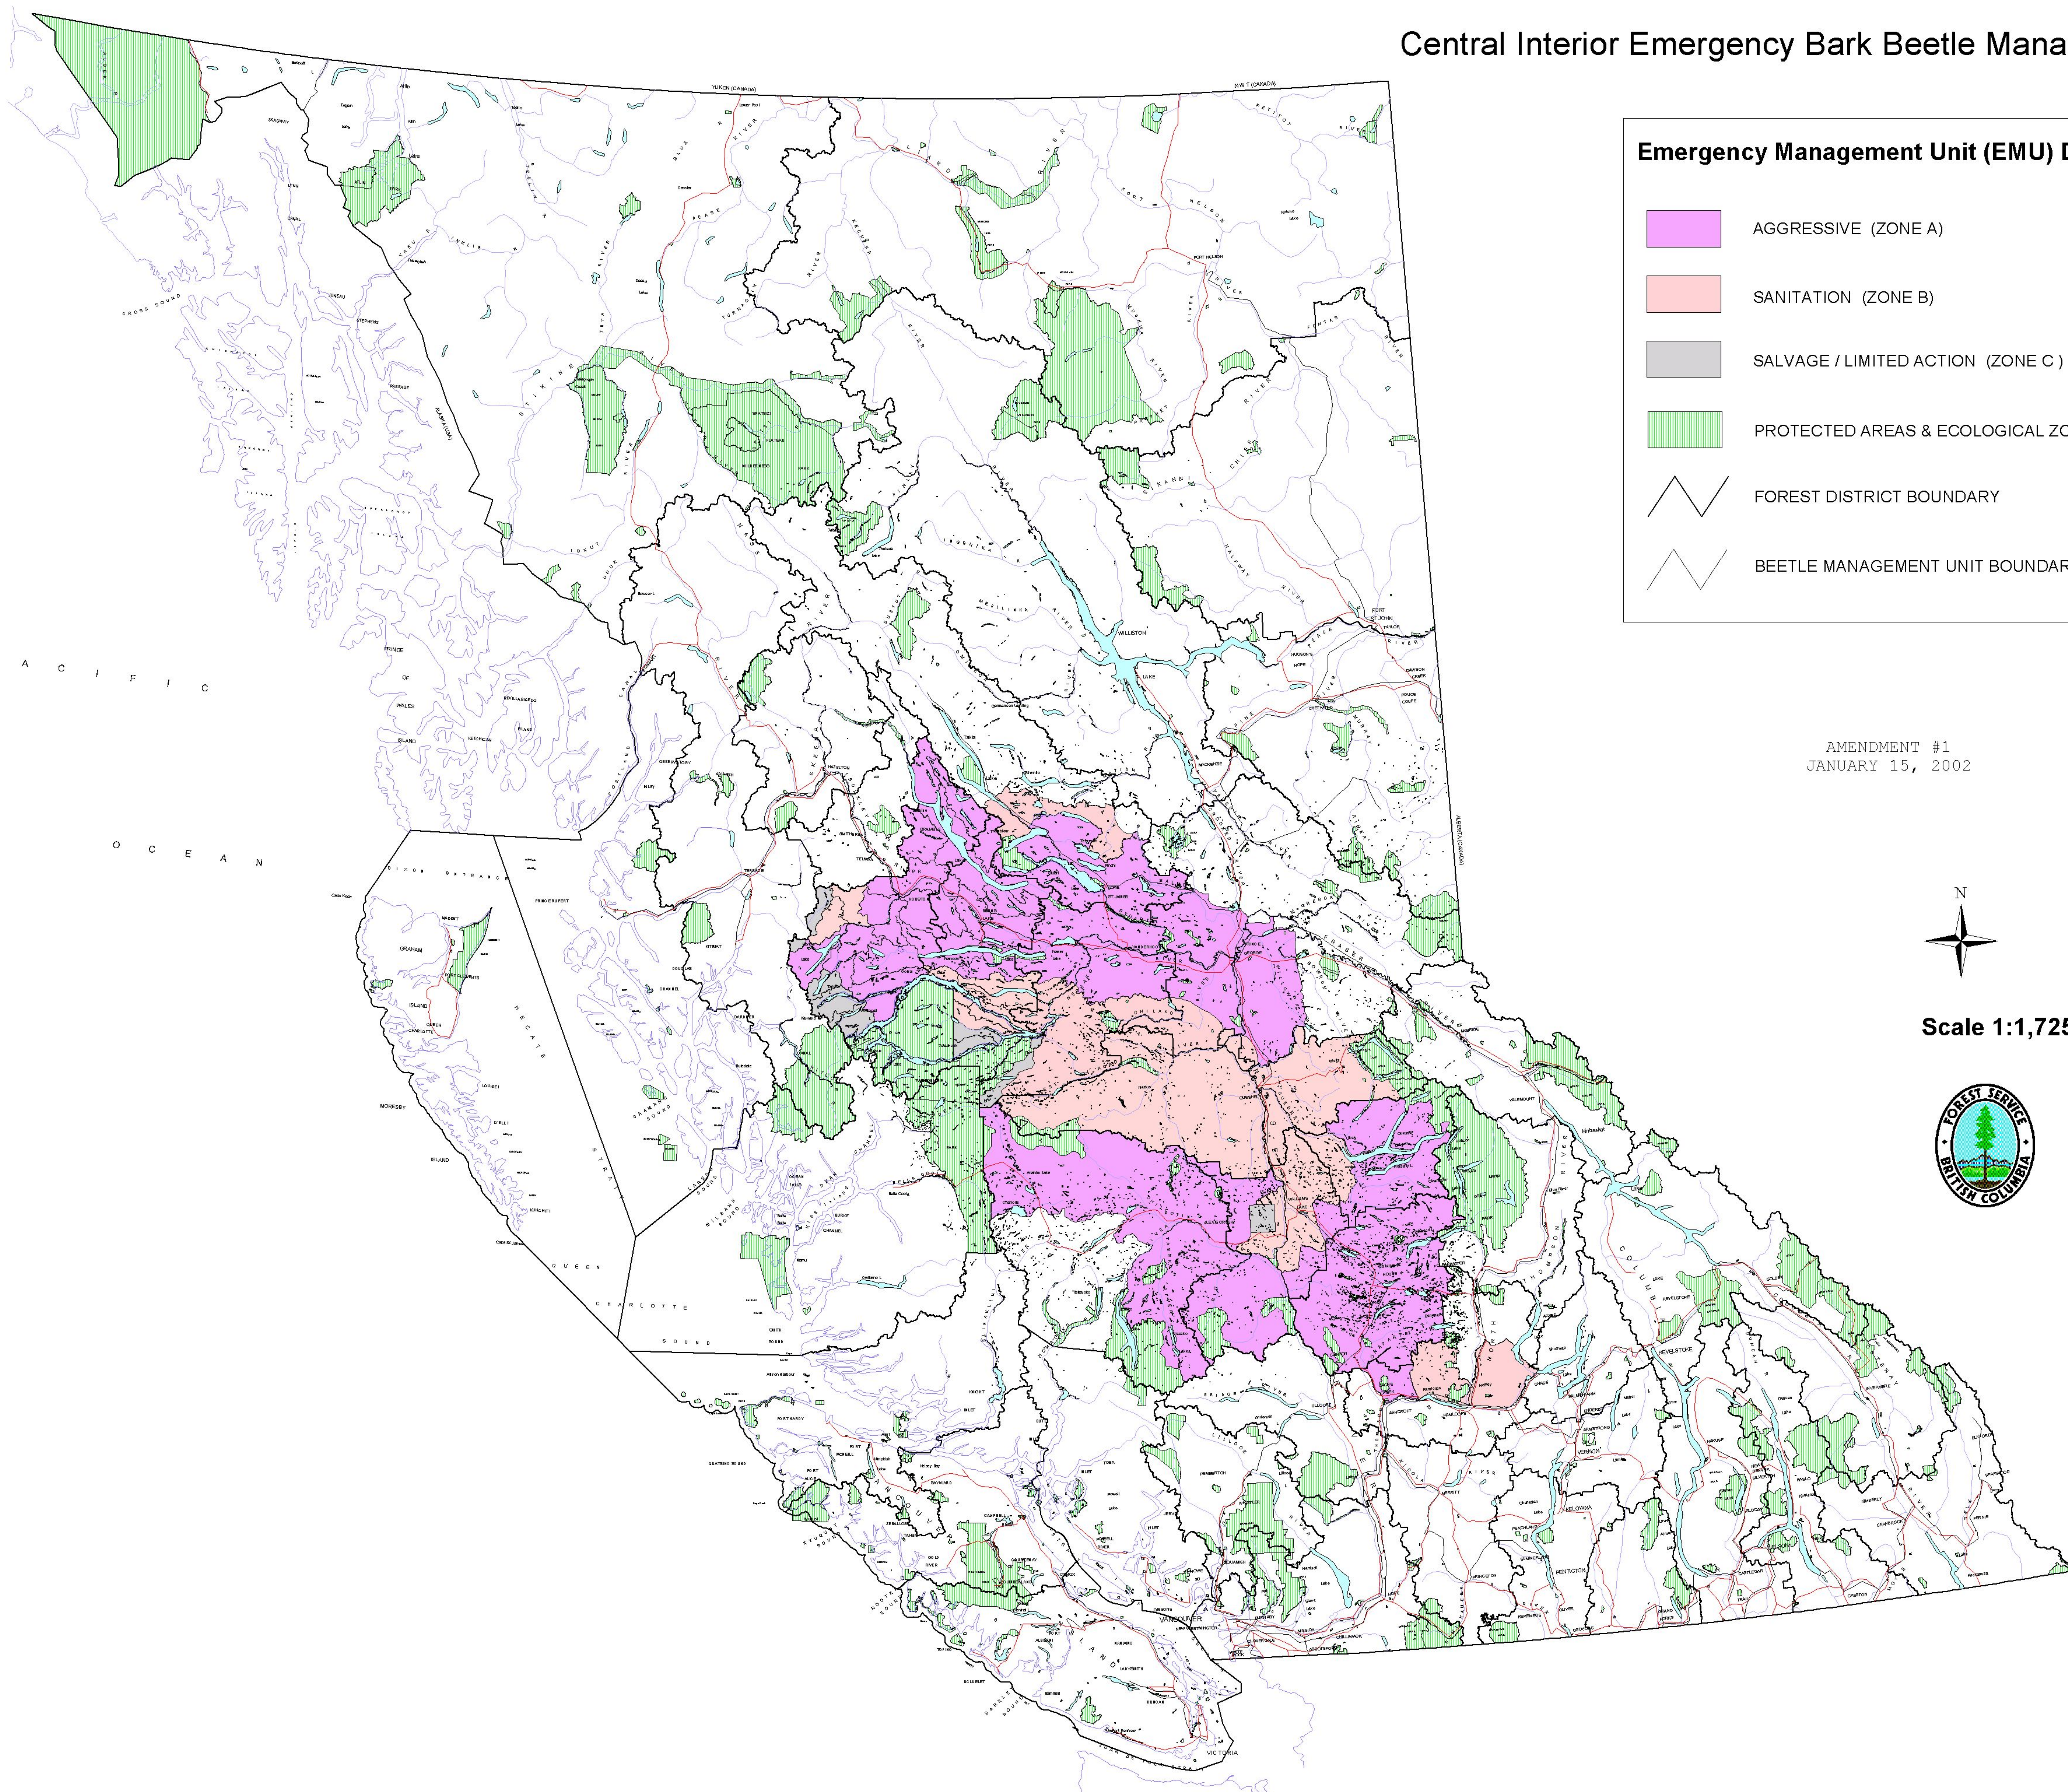

Central Interior Emergency Bark Beetle Management Area

Emergency Management Unit (EMU) Designations:

- AGGRESSIVE (ZONE A)
- SANITATION (ZONE B)
- SALVAGE / LIMITED ACTION (ZONE C)
- PROTECTED AREAS & ECOLOGICAL ZONES
- FOREST DISTRICT BOUNDARY
- BEETLE MANAGEMENT UNIT BOUNDARY

AMENDMENT #1
JANUARY 15, 2002

Scale 1:1,725,000