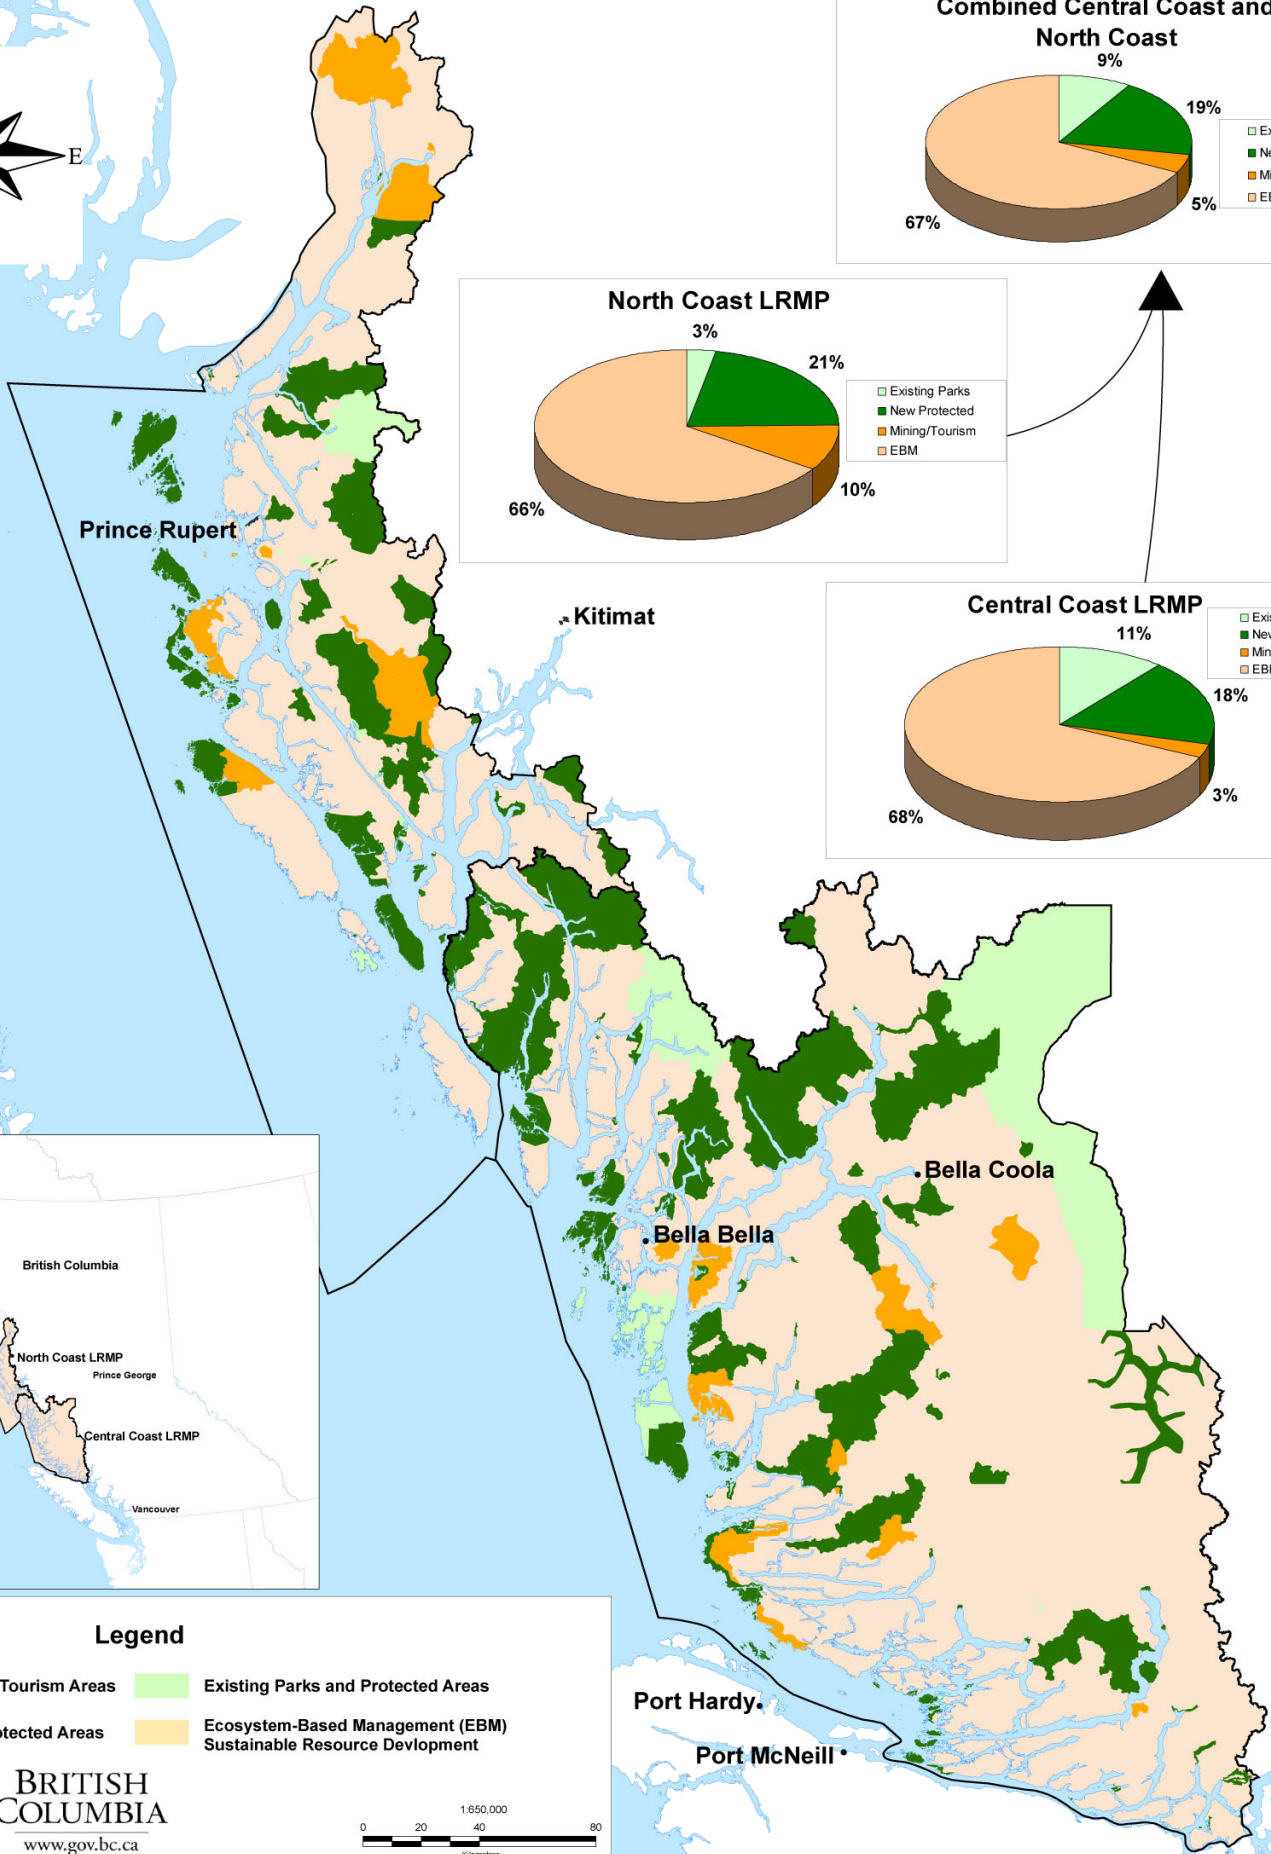

# Central Coast & North Coast Land Use Zones

**Combined Central Coast and North Coast**

**North Coast LRMP**

**Central Coast LRMP**

**Legend**

- Mining /Tourism Areas
- Existing Parks and Protected Areas
- New Protected Areas
- Ecosystem-Based Management (EBM) Sustainable Resource Development