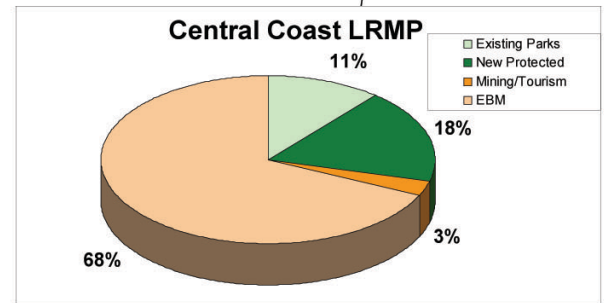

Central Coast & North Coast Land Use Zones

Prince Rupert

Kitimat

Bella Coola

Bella Bella

Port Hardy

Port McNeill

Legend

- Mining /Tourism Areas
- Existing Parks and Protected Areas
- New Protected Areas
- Ecosystem-Based Management (EBM) Sustainable Resource Development

BRITISH COLUMBIA

www.gov.bc.ca