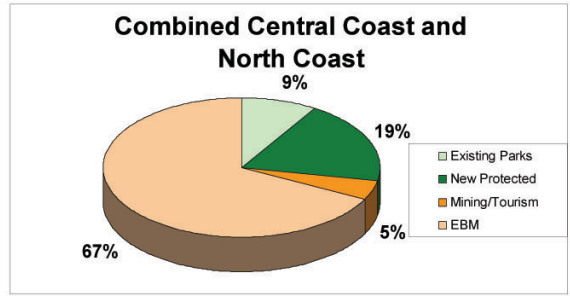

Central Coast & North Coast Land Use Zones

Prince Rupert

Kitimat

Bella Coola

Bella Bella

Port Hardy

Port McNeill

Legend

- Mining /Tourism Areas
- Existing Parks and Protected Areas
- New Protected Areas
- Ecosystem-Based Management (EBM) Sustainable Resource Development

BRITISH COLUMBIA

www.gov.bc.ca