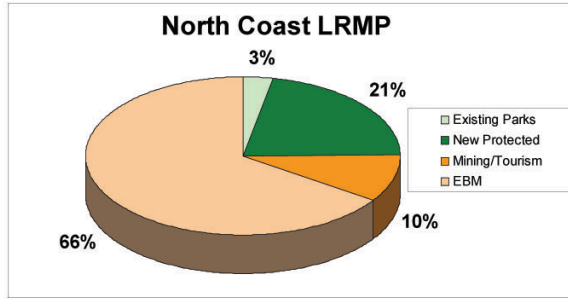

Central Coast & North Coast Land Use Zones

Prince Rupert

Kitimat

Bella Coola

Bella Bella

Port Hardy

Port McNeill

Legend

- Mining /Tourism Areas
- Existing Parks and Protected Areas
- New Protected Areas
- Ecosystem-Based Management (EBM) Sustainable Resource Development

BRITISH COLUMBIA

www.gov.bc.ca