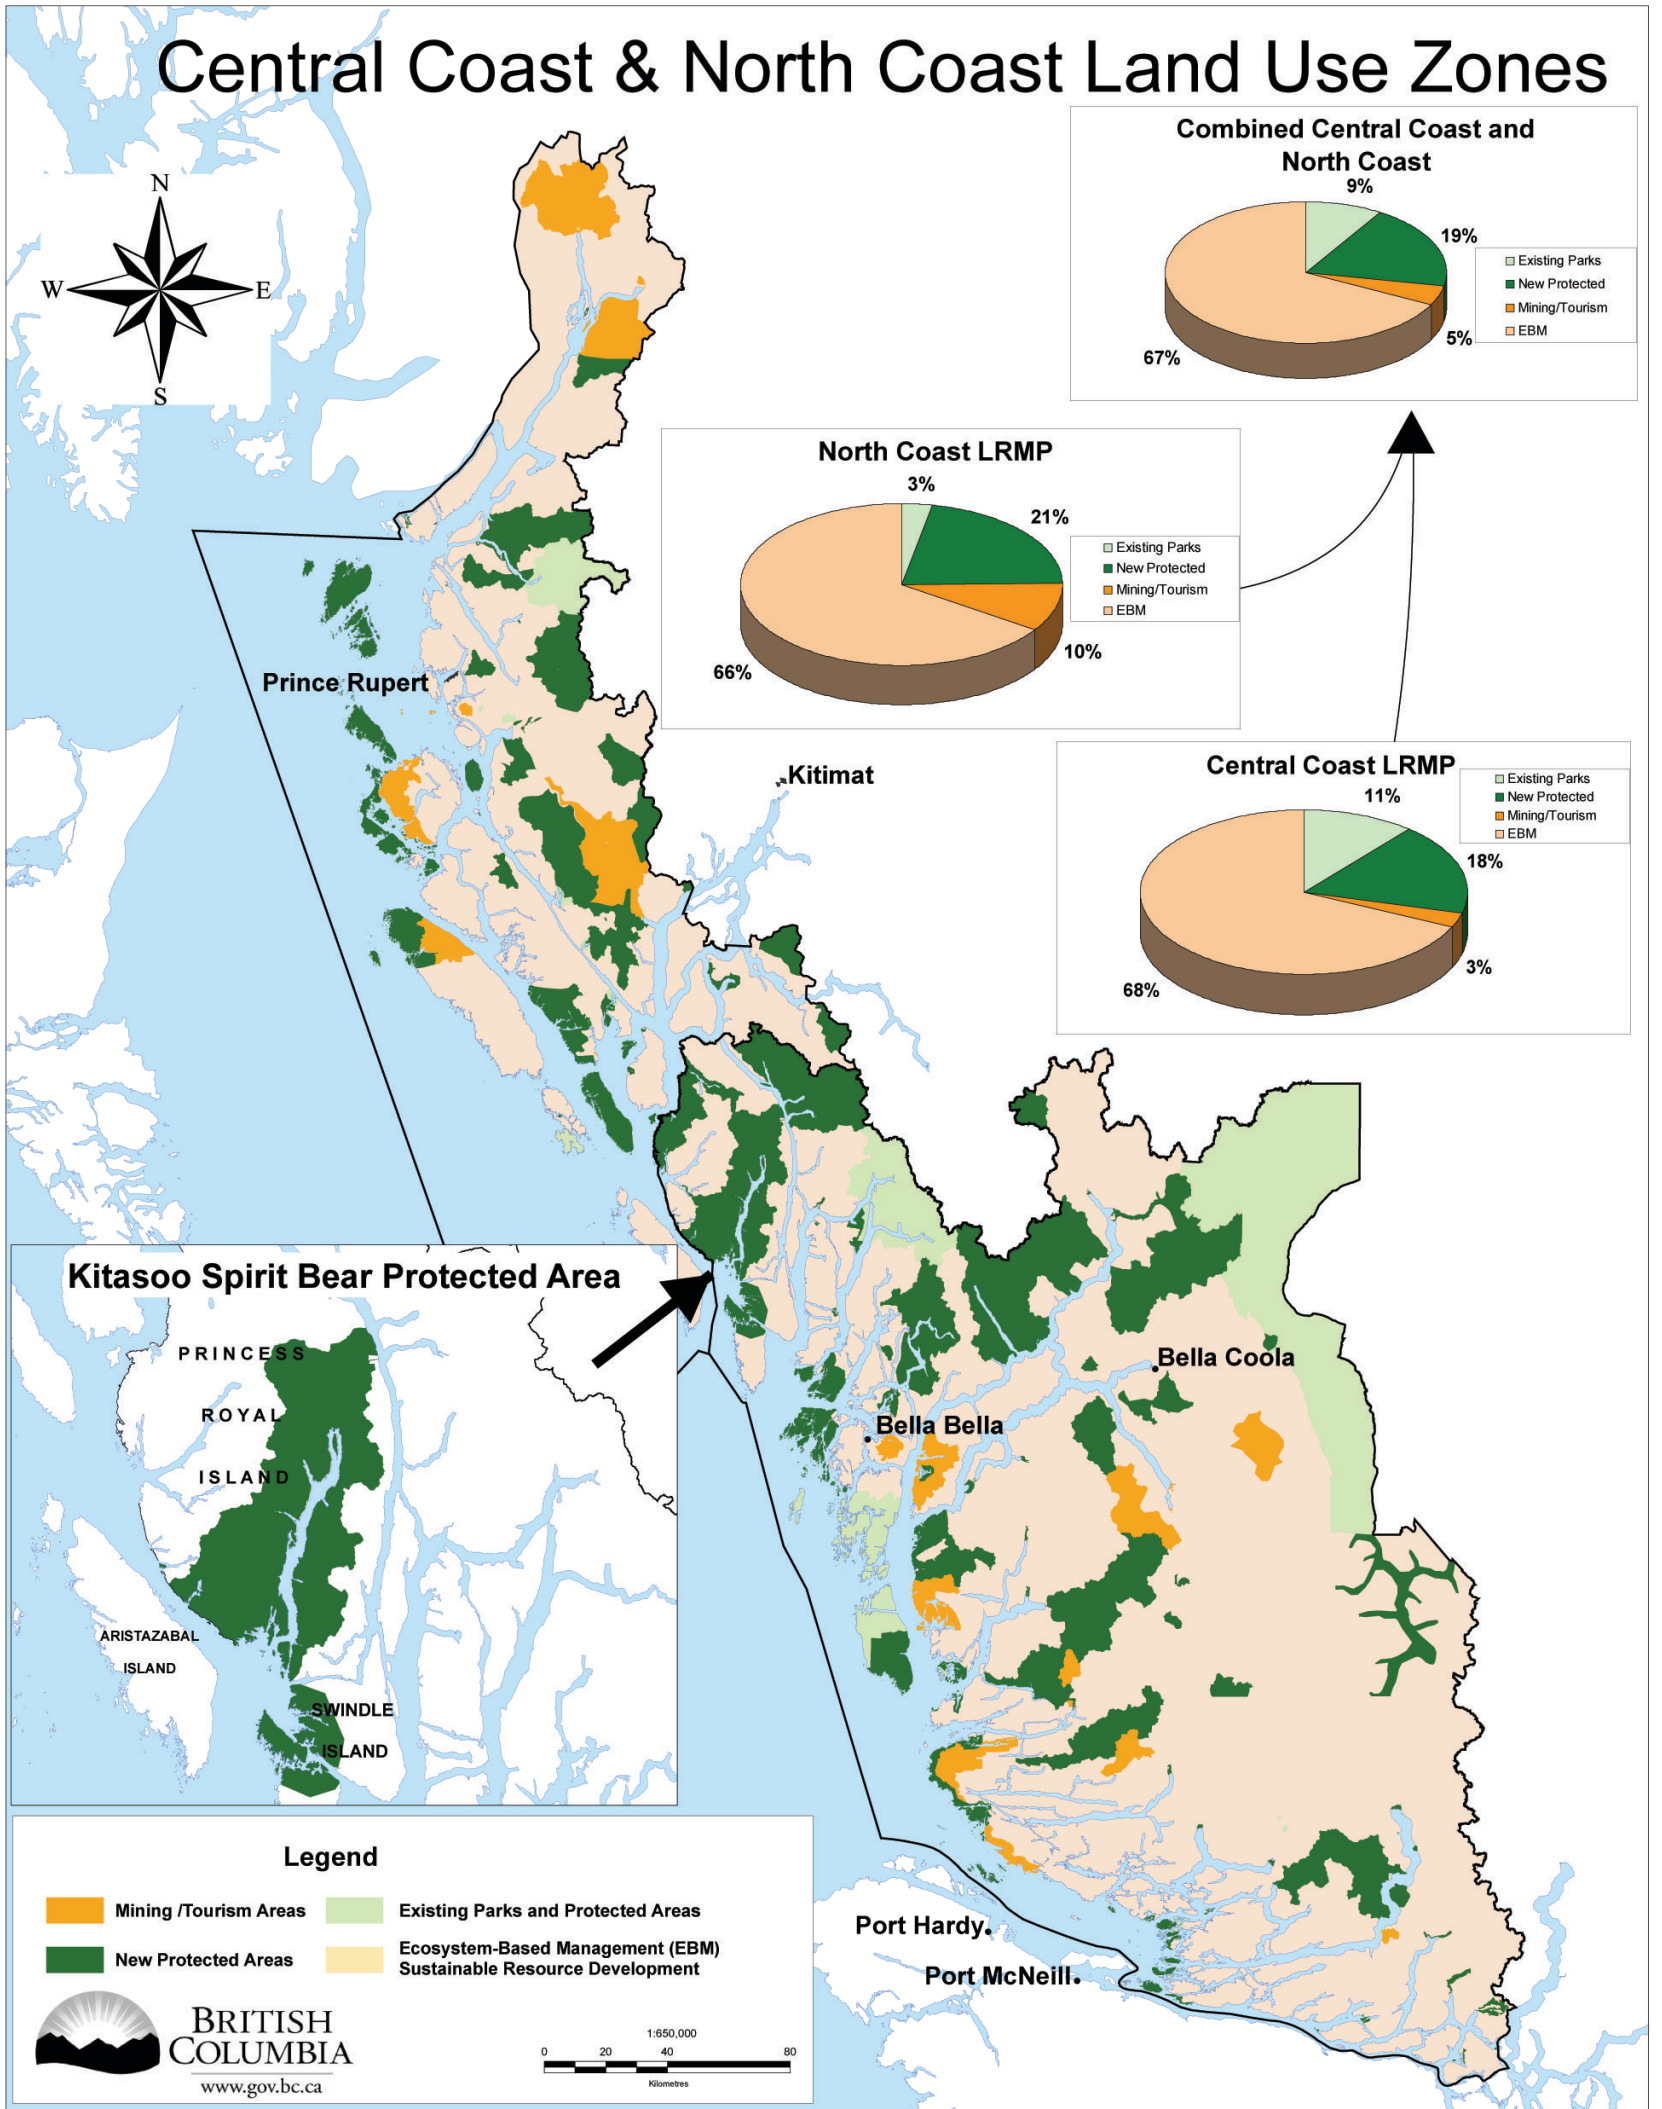

Central Coast & North Coast Land Use Zones

Prince Rupert

Kitimat

Kitasoo Spirit Bear Protected Area

PRINCESS
ROYAL
ISLAND
ARISTAZABAL
ISLAND
SWINDLE
ISLAND

Bella Bella

Bella Coola

Port Hardy

Port McNeill

Legend

- Mining /Tourism Areas
- Existing Parks and Protected Areas
- New Protected Areas
- Ecosystem-Based Management (EBM) Sustainable Resource Development

BRITISH COLUMBIA
www.gov.bc.ca