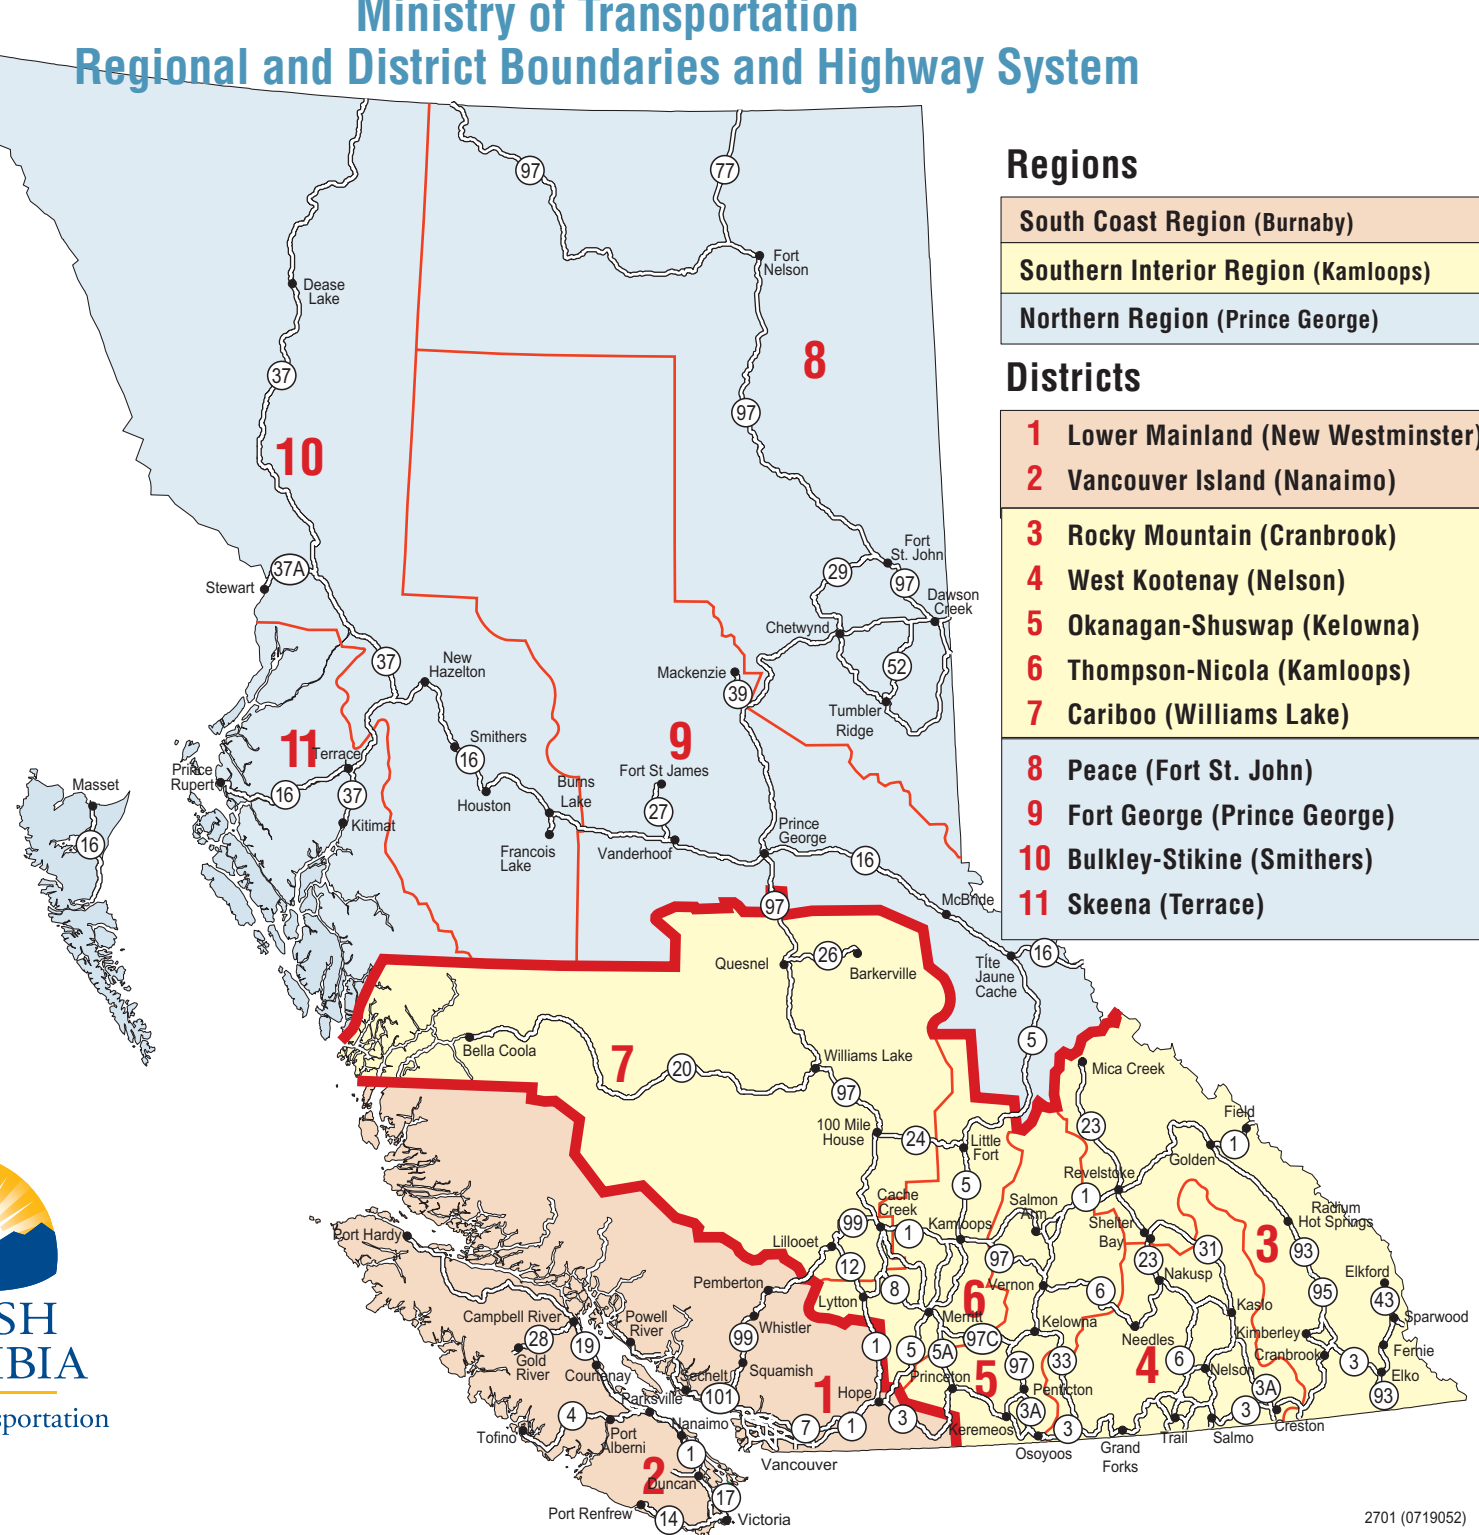

Ministry of Transportation Regional and District Boundaries and Highway System

Regions

- South Coast Region (Burnaby)
- Southern Interior Region (Kamloops)
- Northern Region (Prince George)

Districts

- 1 Lower Mainland (New Westminster)
- 2 Vancouver Island (Nanaimo)
- 3 Rocky Mountain (Cranbrook)
- 4 West Kootenay (Nelson)
- 5 Okanagan-Shuswap (Kelowna)
- 6 Thompson-Nicola (Kamloops)
- 7 Cariboo (Williams Lake)
- 8 Peace (Fort St. John)
- 9 Fort George (Prince George)
- 10 Bulkley-Stikine (Smithers)
- 11 Skeena (Terrace)