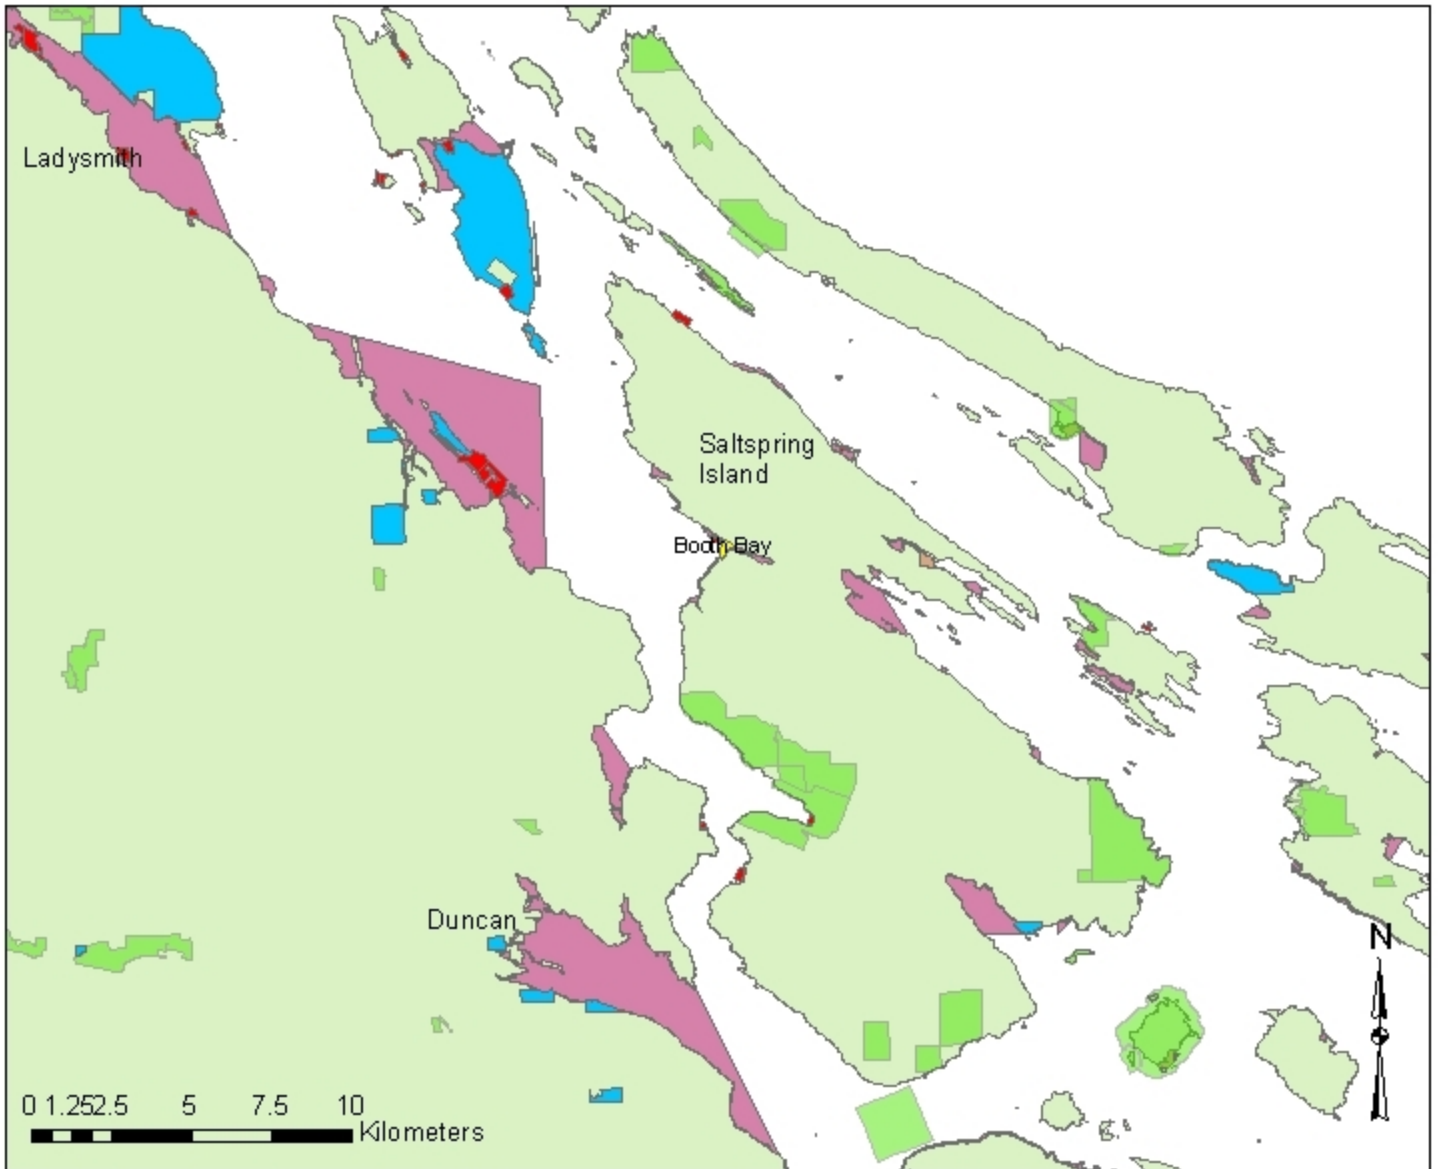

Booth Bay Area

Legend

- Shellfish Tenure
- Oyster Harvest Site
- First Nation Reserve
- Conservation Closure
- Parks & Protected Areas
- Land Mass
- Sanitary Closure
- <all other values>

TYPE

- Annual
- Seasonal
- CMP