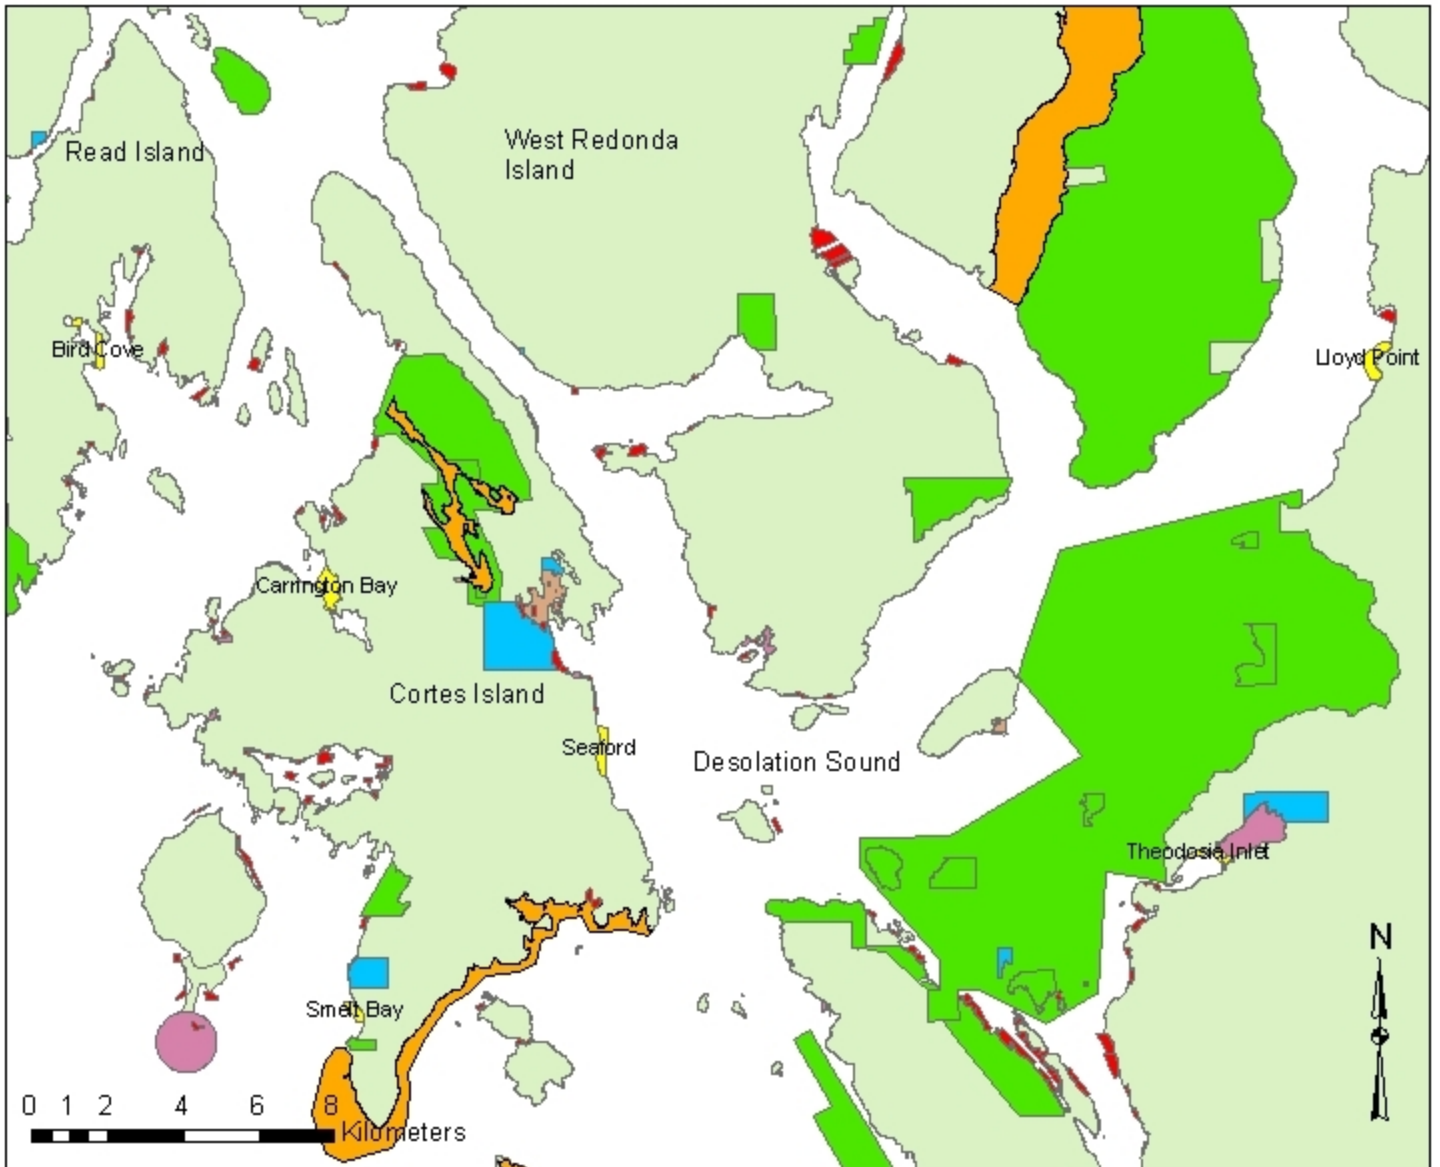

# Desolation Sound Areas

## Legend

- Shellfish Tenure
- Oyster Harvest Site
- First Nation Reserve
- Conservation Closure
- Parks & Protected Areas
- Land Mass
- Sanitary Closure
- <all other values>

## TYPE

- Annual
- Seasonal
- CMP