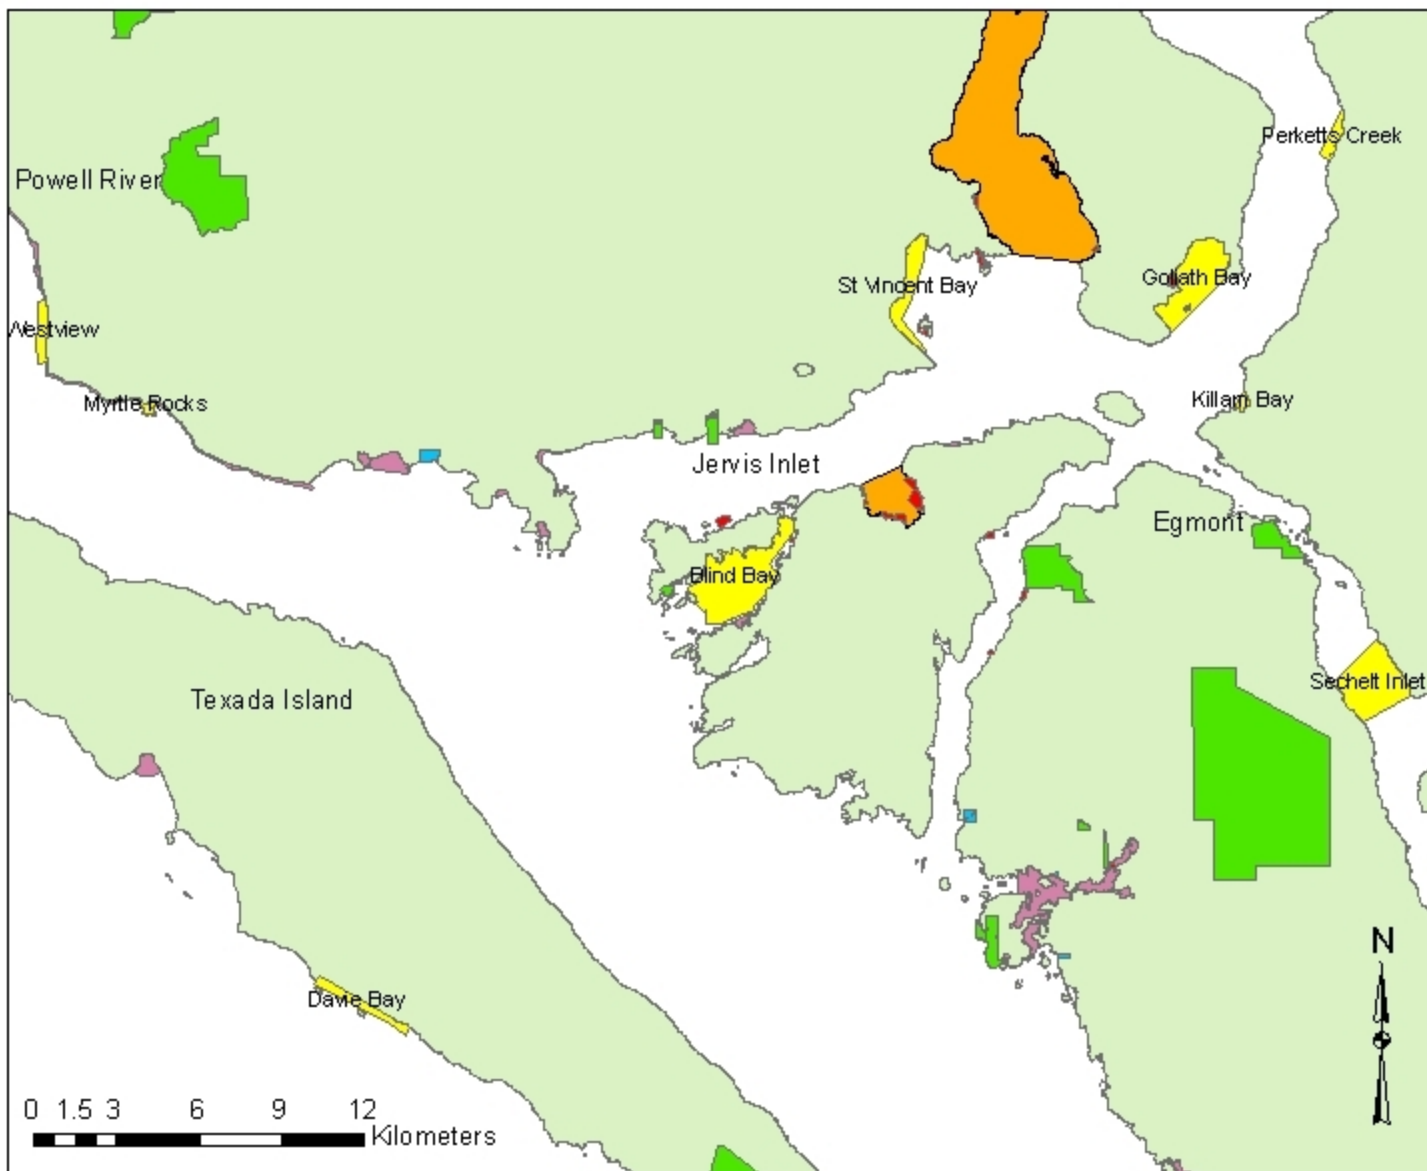

Jervis Inlet/Strait of Georgia Areas

Legend

- Shellfish Tenure
 - Oyster Harvest Site
 - First Nation Reserve
 - Conservation Closure
 - Parks & Protected Areas
 - Land Mass
 - Sanitary Closure
 - Annual
 - Seasonal
 - CMP
- TYPE**
- Annual
 - Seasonal
 - CMP