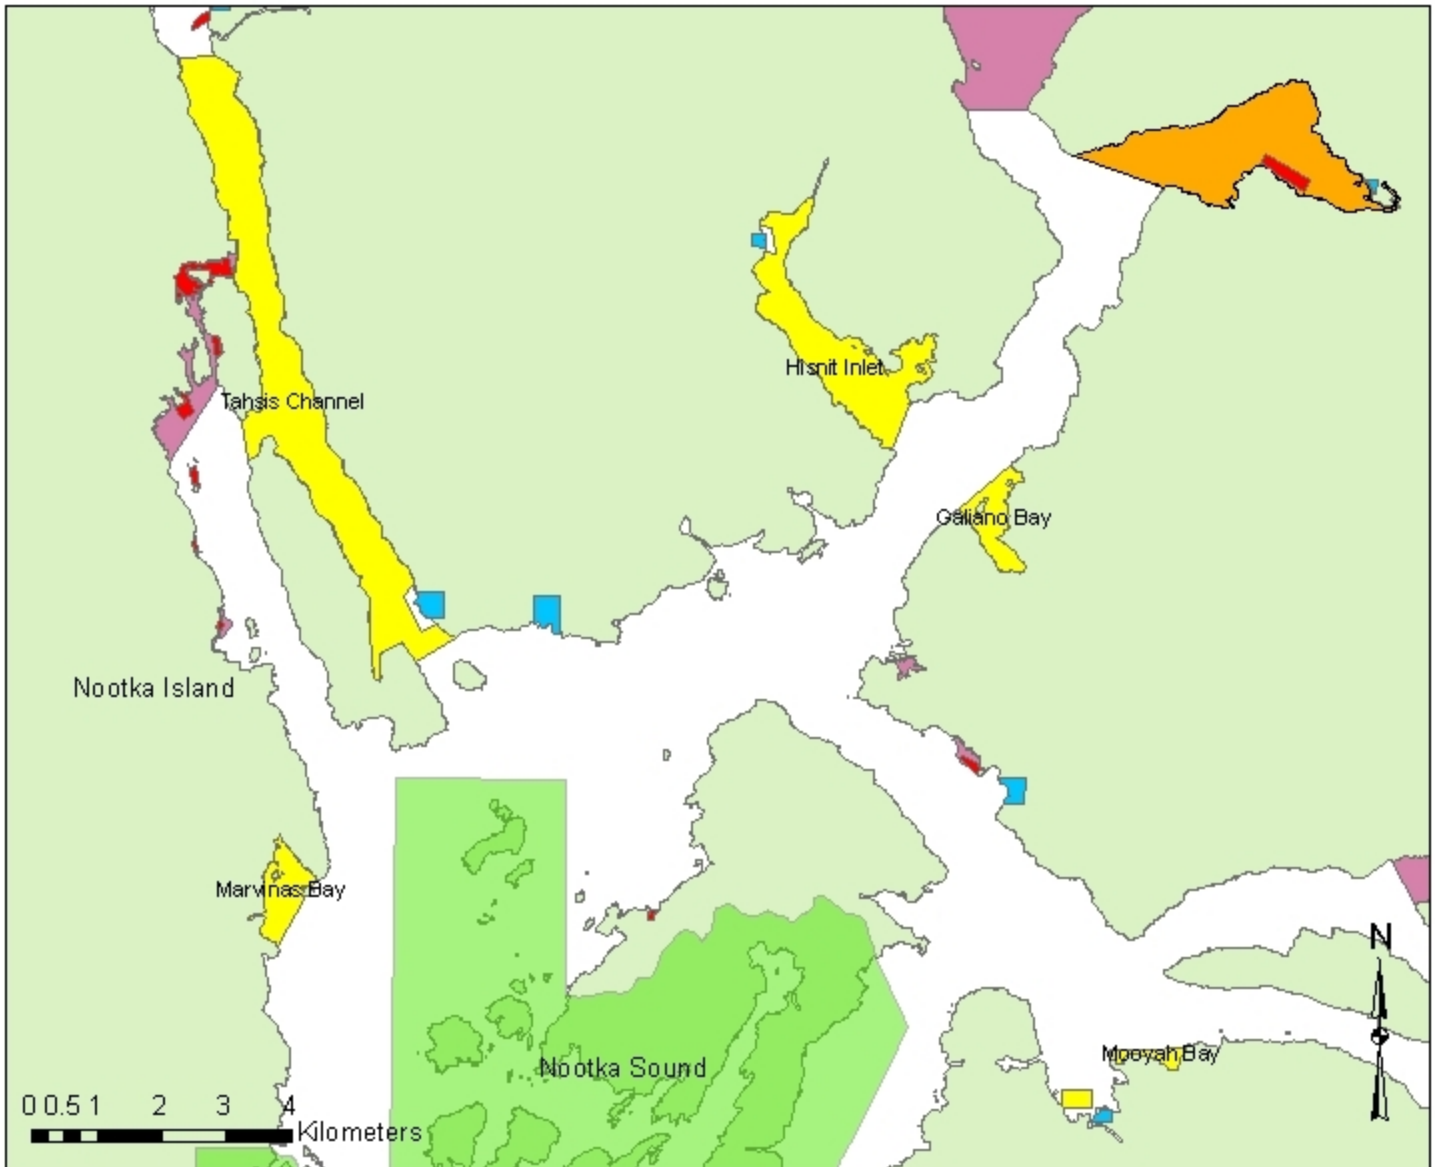

West Coast Vancouver Island Areas

Legend

- Shellfish Tenure
- Oyster Harvest Site
- First Nation Reserve
- Conservation Closure
- Parks & Protected Areas
- Land Mass
- Sanitary Closure
- <all other values>

TYPE

- Annual
- Seasonal
- CMP