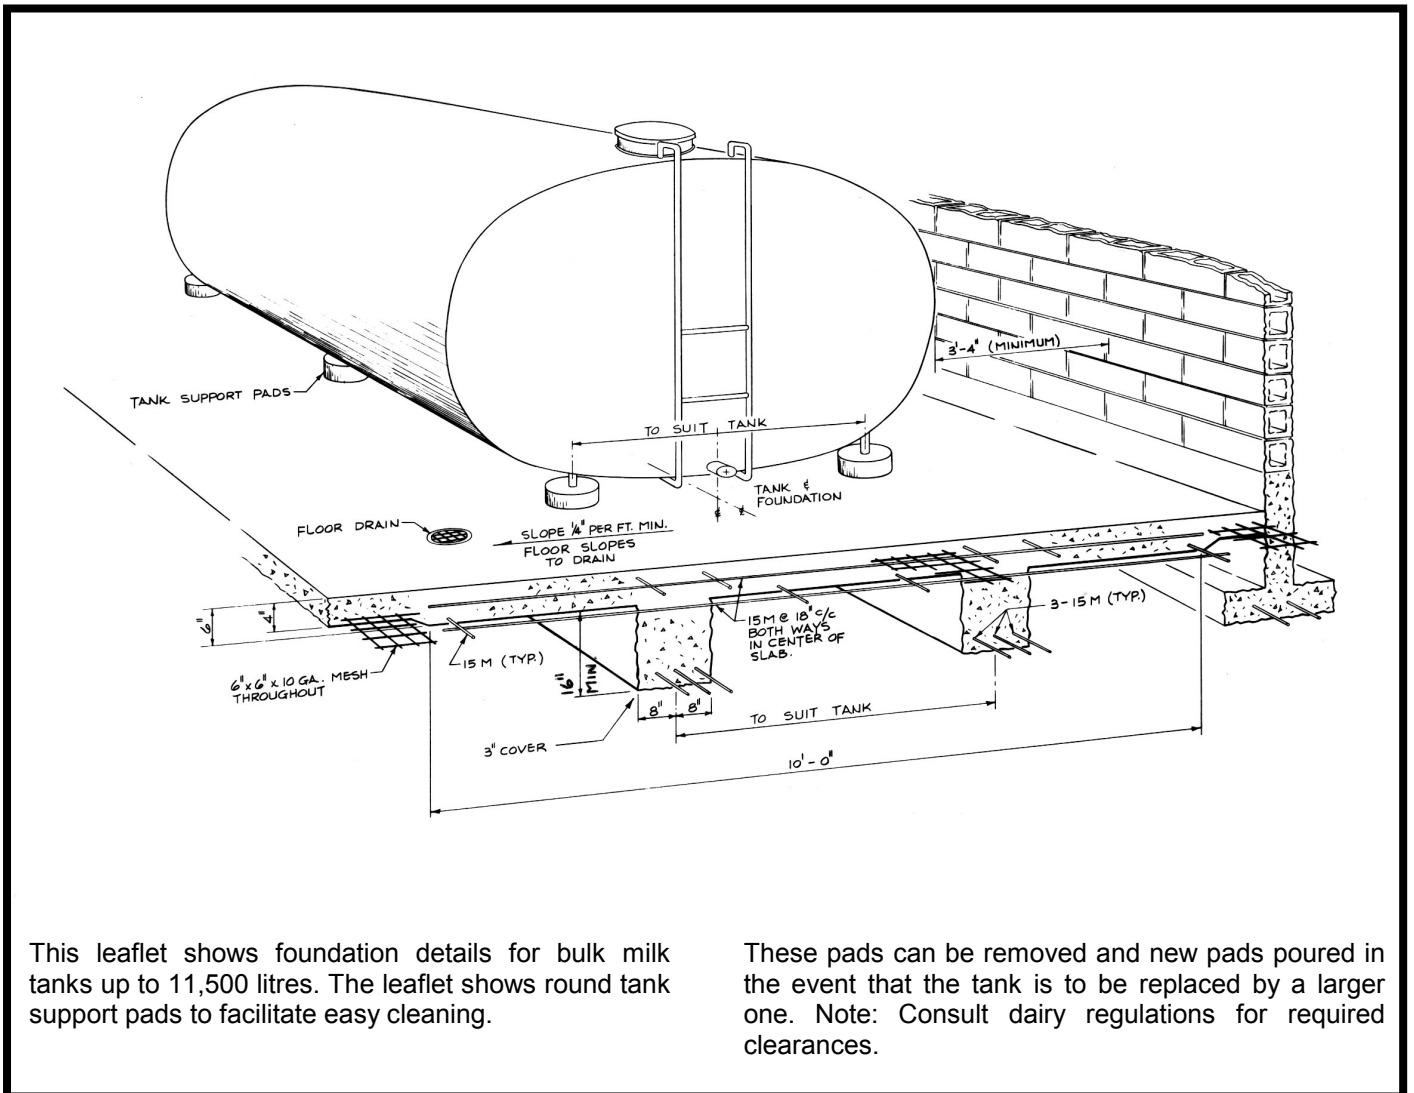

BULK MILK TANK FOUNDATION FOR TANKS UP TO 11,500 LITRES (3,000 USG)

This leaflet shows foundation details for bulk milk tanks up to 11,500 litres. The leaflet shows round tank support pads to facilitate easy cleaning.

These pads can be removed and new pads poured in the event that the tank is to be replaced by a larger one. Note: Consult dairy regulations for required clearances.