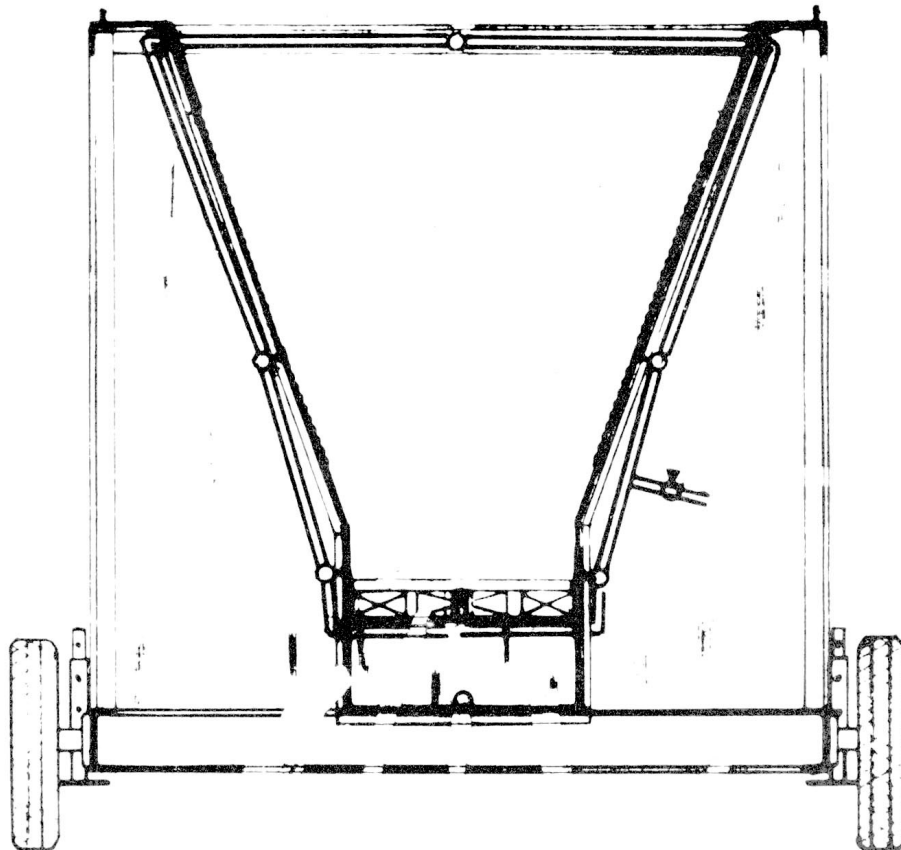

SHEEP SPRAY CHUTE

CPS
PLAN Q4815

NEW 5:77

This spray chute is portable and is designed primarily to be used either by a large sheep enterprise or by several small flock owners. The unit is hauled to a corral designed to herd the sheep through the portable chute. The chute has a moveable ramp on each end and is stabilized by adjustable legs at both ends of the main frame. To operate the spray unit, use a tractor with a field sprayer which in turn is attached to the spray chute hose. Be careful to thoroughly clean the field sprayer and related parts before using the sheep spray.

Excess spray material drips into a collection sump beneath the floor of the chute. This sump has a drain attached for emptying into a suitable container.

DEVELOPED BY CANADA PLAN SERVICE