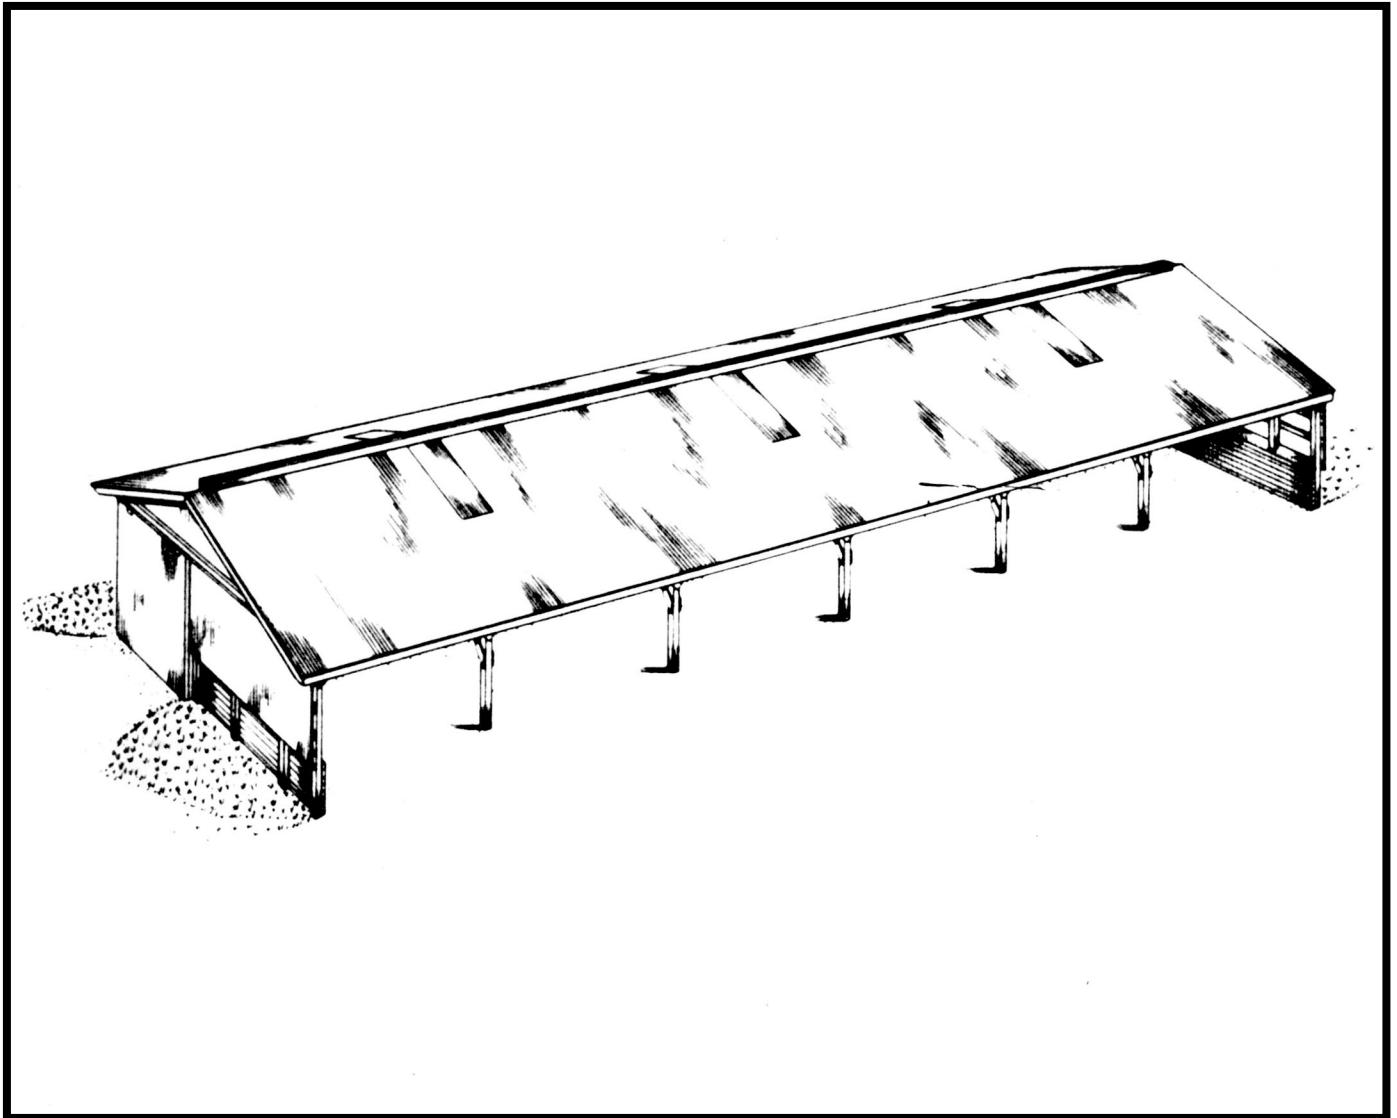

CLEAR SPAN POLE BARN – OPEN FRONT 24 FT. SPAN

DEVELOPED BY CANADA PLAN SERVICE

373-08

**CLEAR SPAN POLE BARN OPEN
- 24 FT. SPAN**

CPS
PLAN 1159

CLEAR SPAN POLE TYPE LOOSE HOUSING BARN – 24'

This design utilizes as 24' truss to give the barn a post-free interior. A 4' over-hang may be built to give added protection along the open front. A 10' ceiling gives ample height for a manure pack build-up. This barn may be built in any length that is a multiple of 16'.