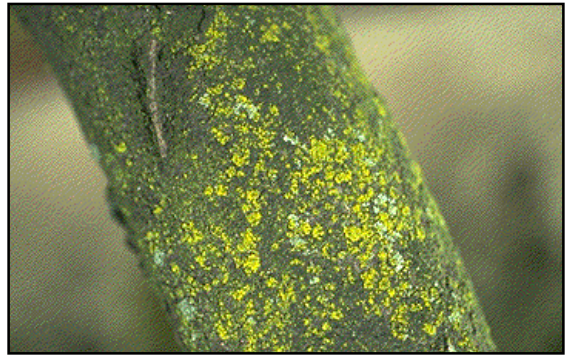

Ilex

Green Algae

Algae looks like an yellow-green powdery layer on surface of leaves, twigs and trunk. Green covering usually appears first on the lower north side of the trunk, spreading onto twigs and leaves. Normally develops during wet or humid weather on hosts with poor air circulation.

Green Algae on *Ilex*

Algae on *Ilex*