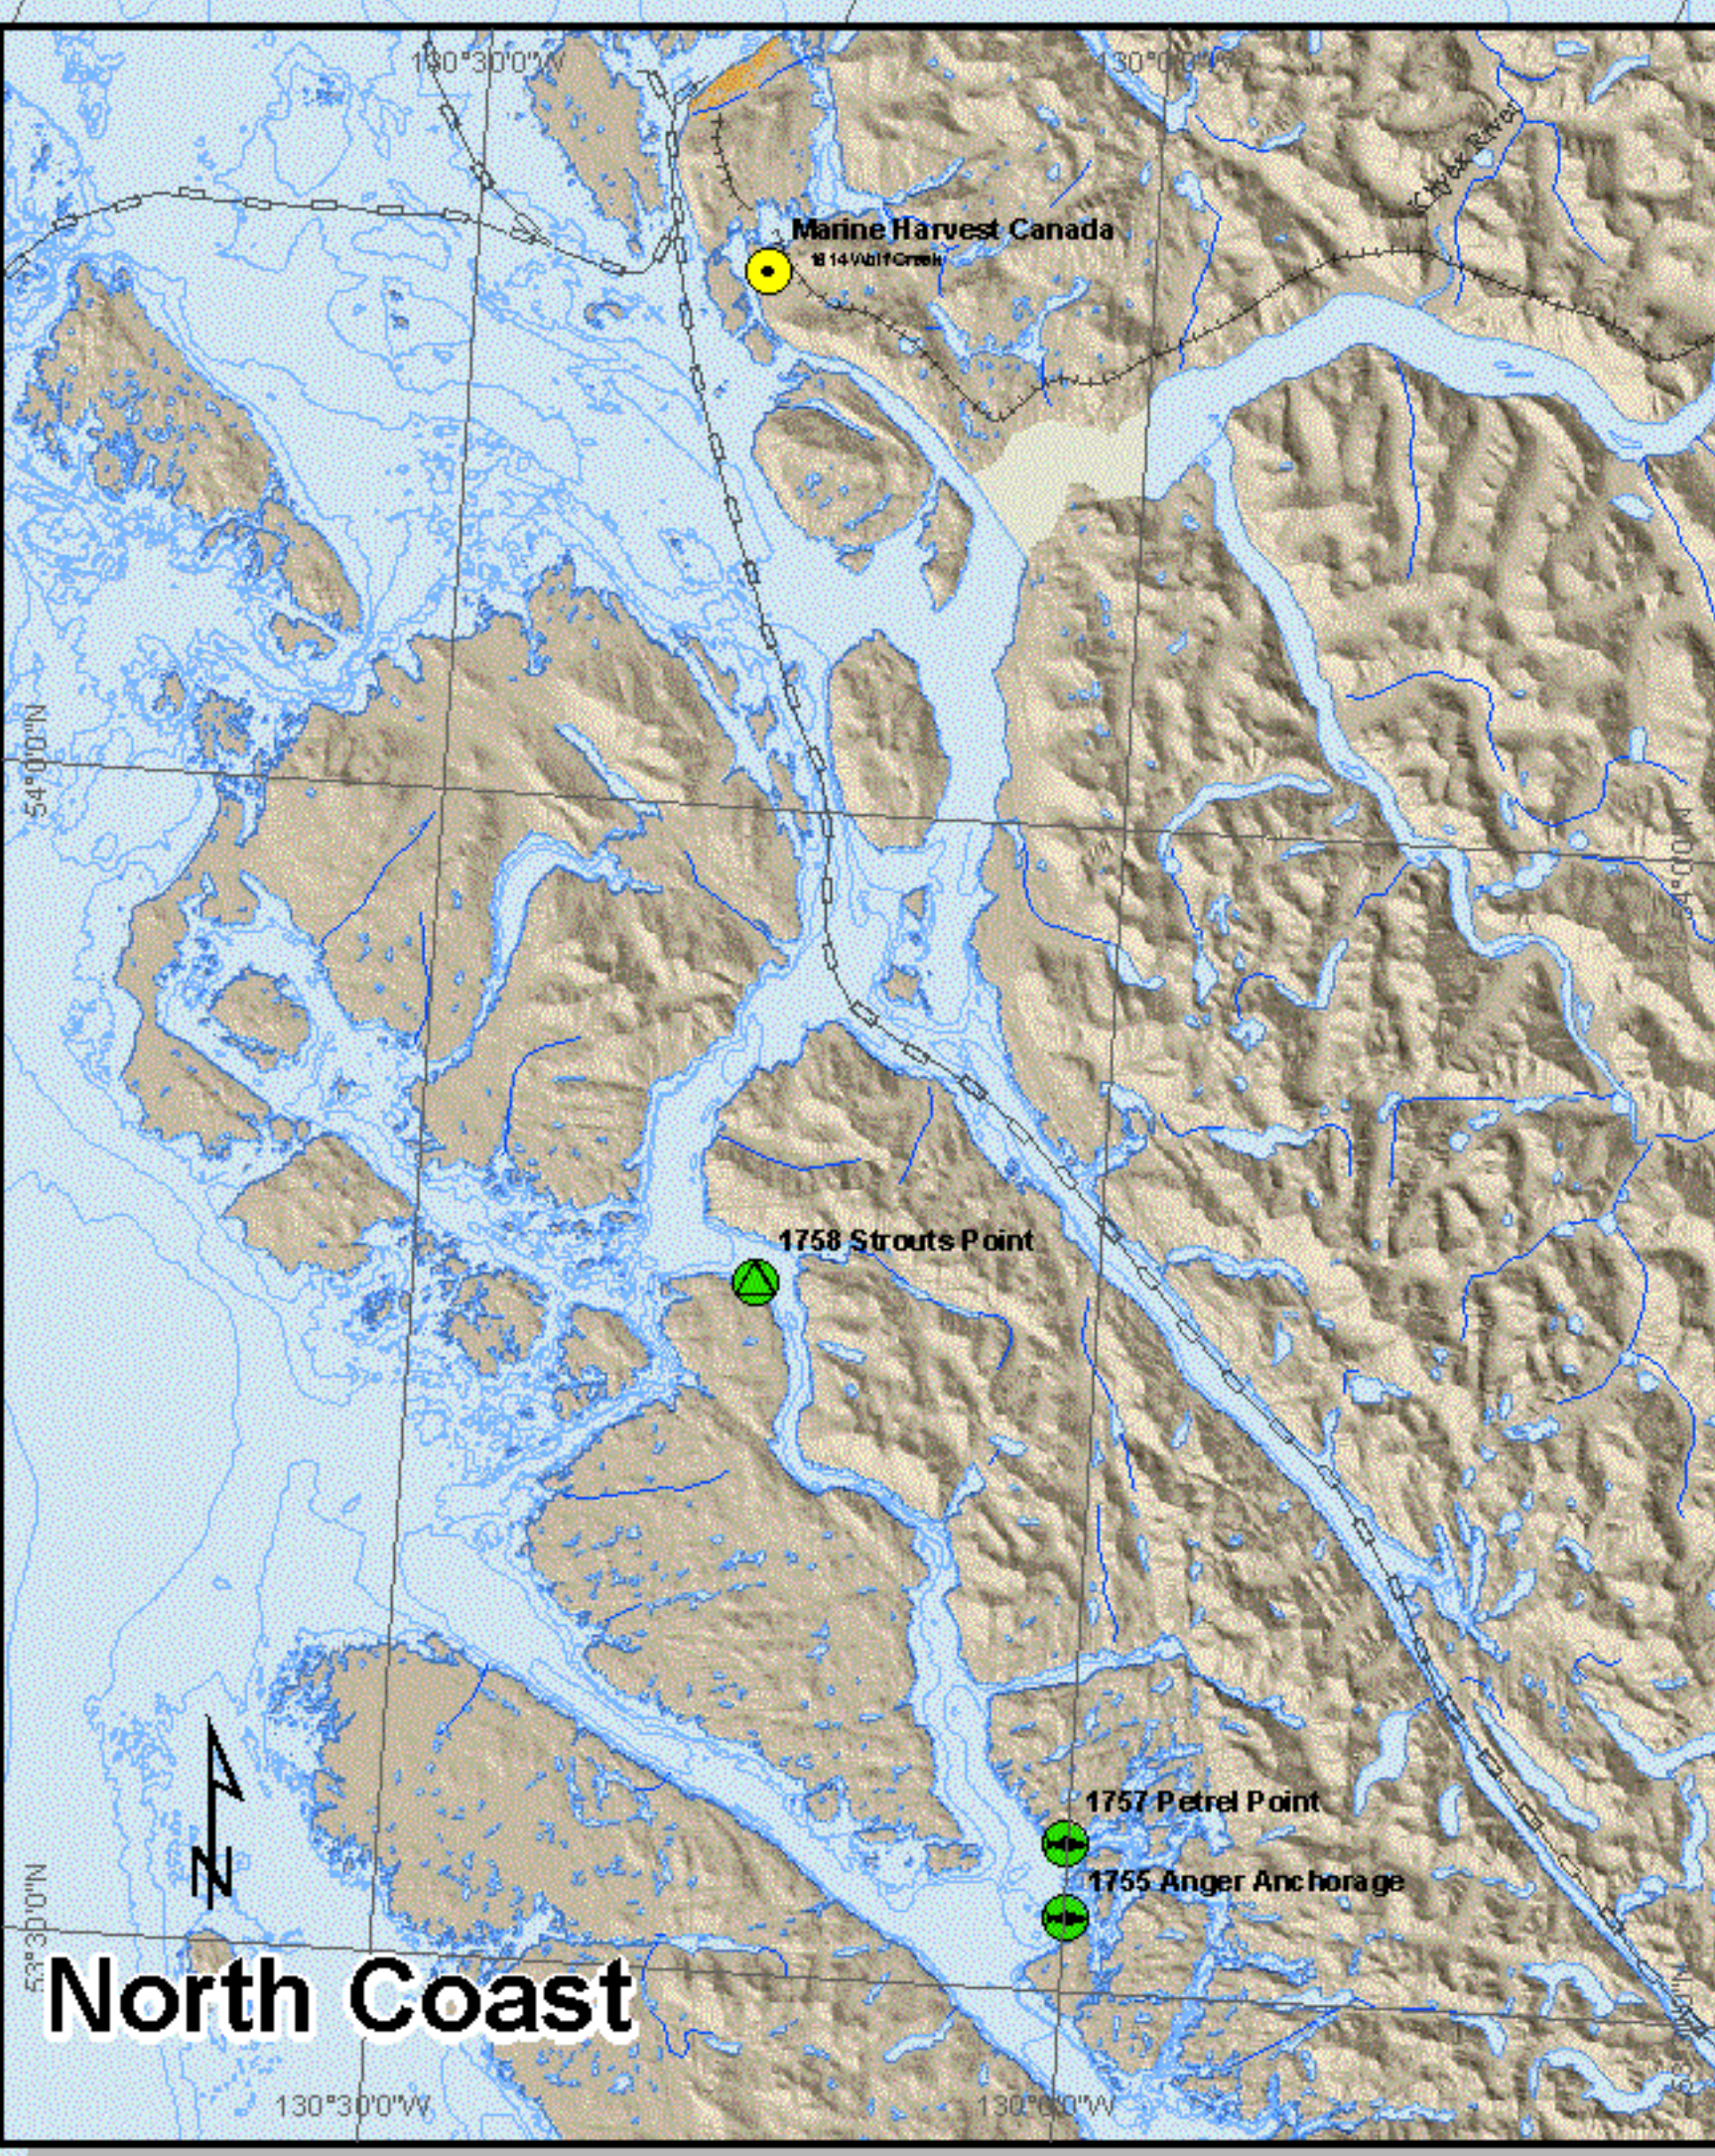

Fish Farming in British Columbia

BRITISH COLUMBIA

Ministry of Agriculture and Lands

1. **Company Affiliations**
2. Marine Harvest Canada
   - Pan Fish Canada
   - Mainstream Canada
   - Target Marine Products
   - Grieg Seafood BC
   - Creative Salmon Company
   - Other Companies (Company Name Underlined)
3. **Symbols**
4. ⊙ Marine Finfish Farm
   - ⊙ Marine Finfish Farm Application
   - ⊙ Land-Based Finfish Farm/Hatchery
   - ⊙ Freshwater Lake Finfish Farm

BC Albers 1:500,000 August 30, 2006
Contact: Aquaculture Development Branch (250) 897-7540

The material contained in this map is owned by the Government of British Columbia and protected by copyright law. It may not be reproduced or redistributed without the prior written permission of the Province of British Columbia.
CAUTION: These maps are not designed to assist in navigation. DO NOT USE THESE MAPS FOR NAVIGATIONAL PURPOSES.