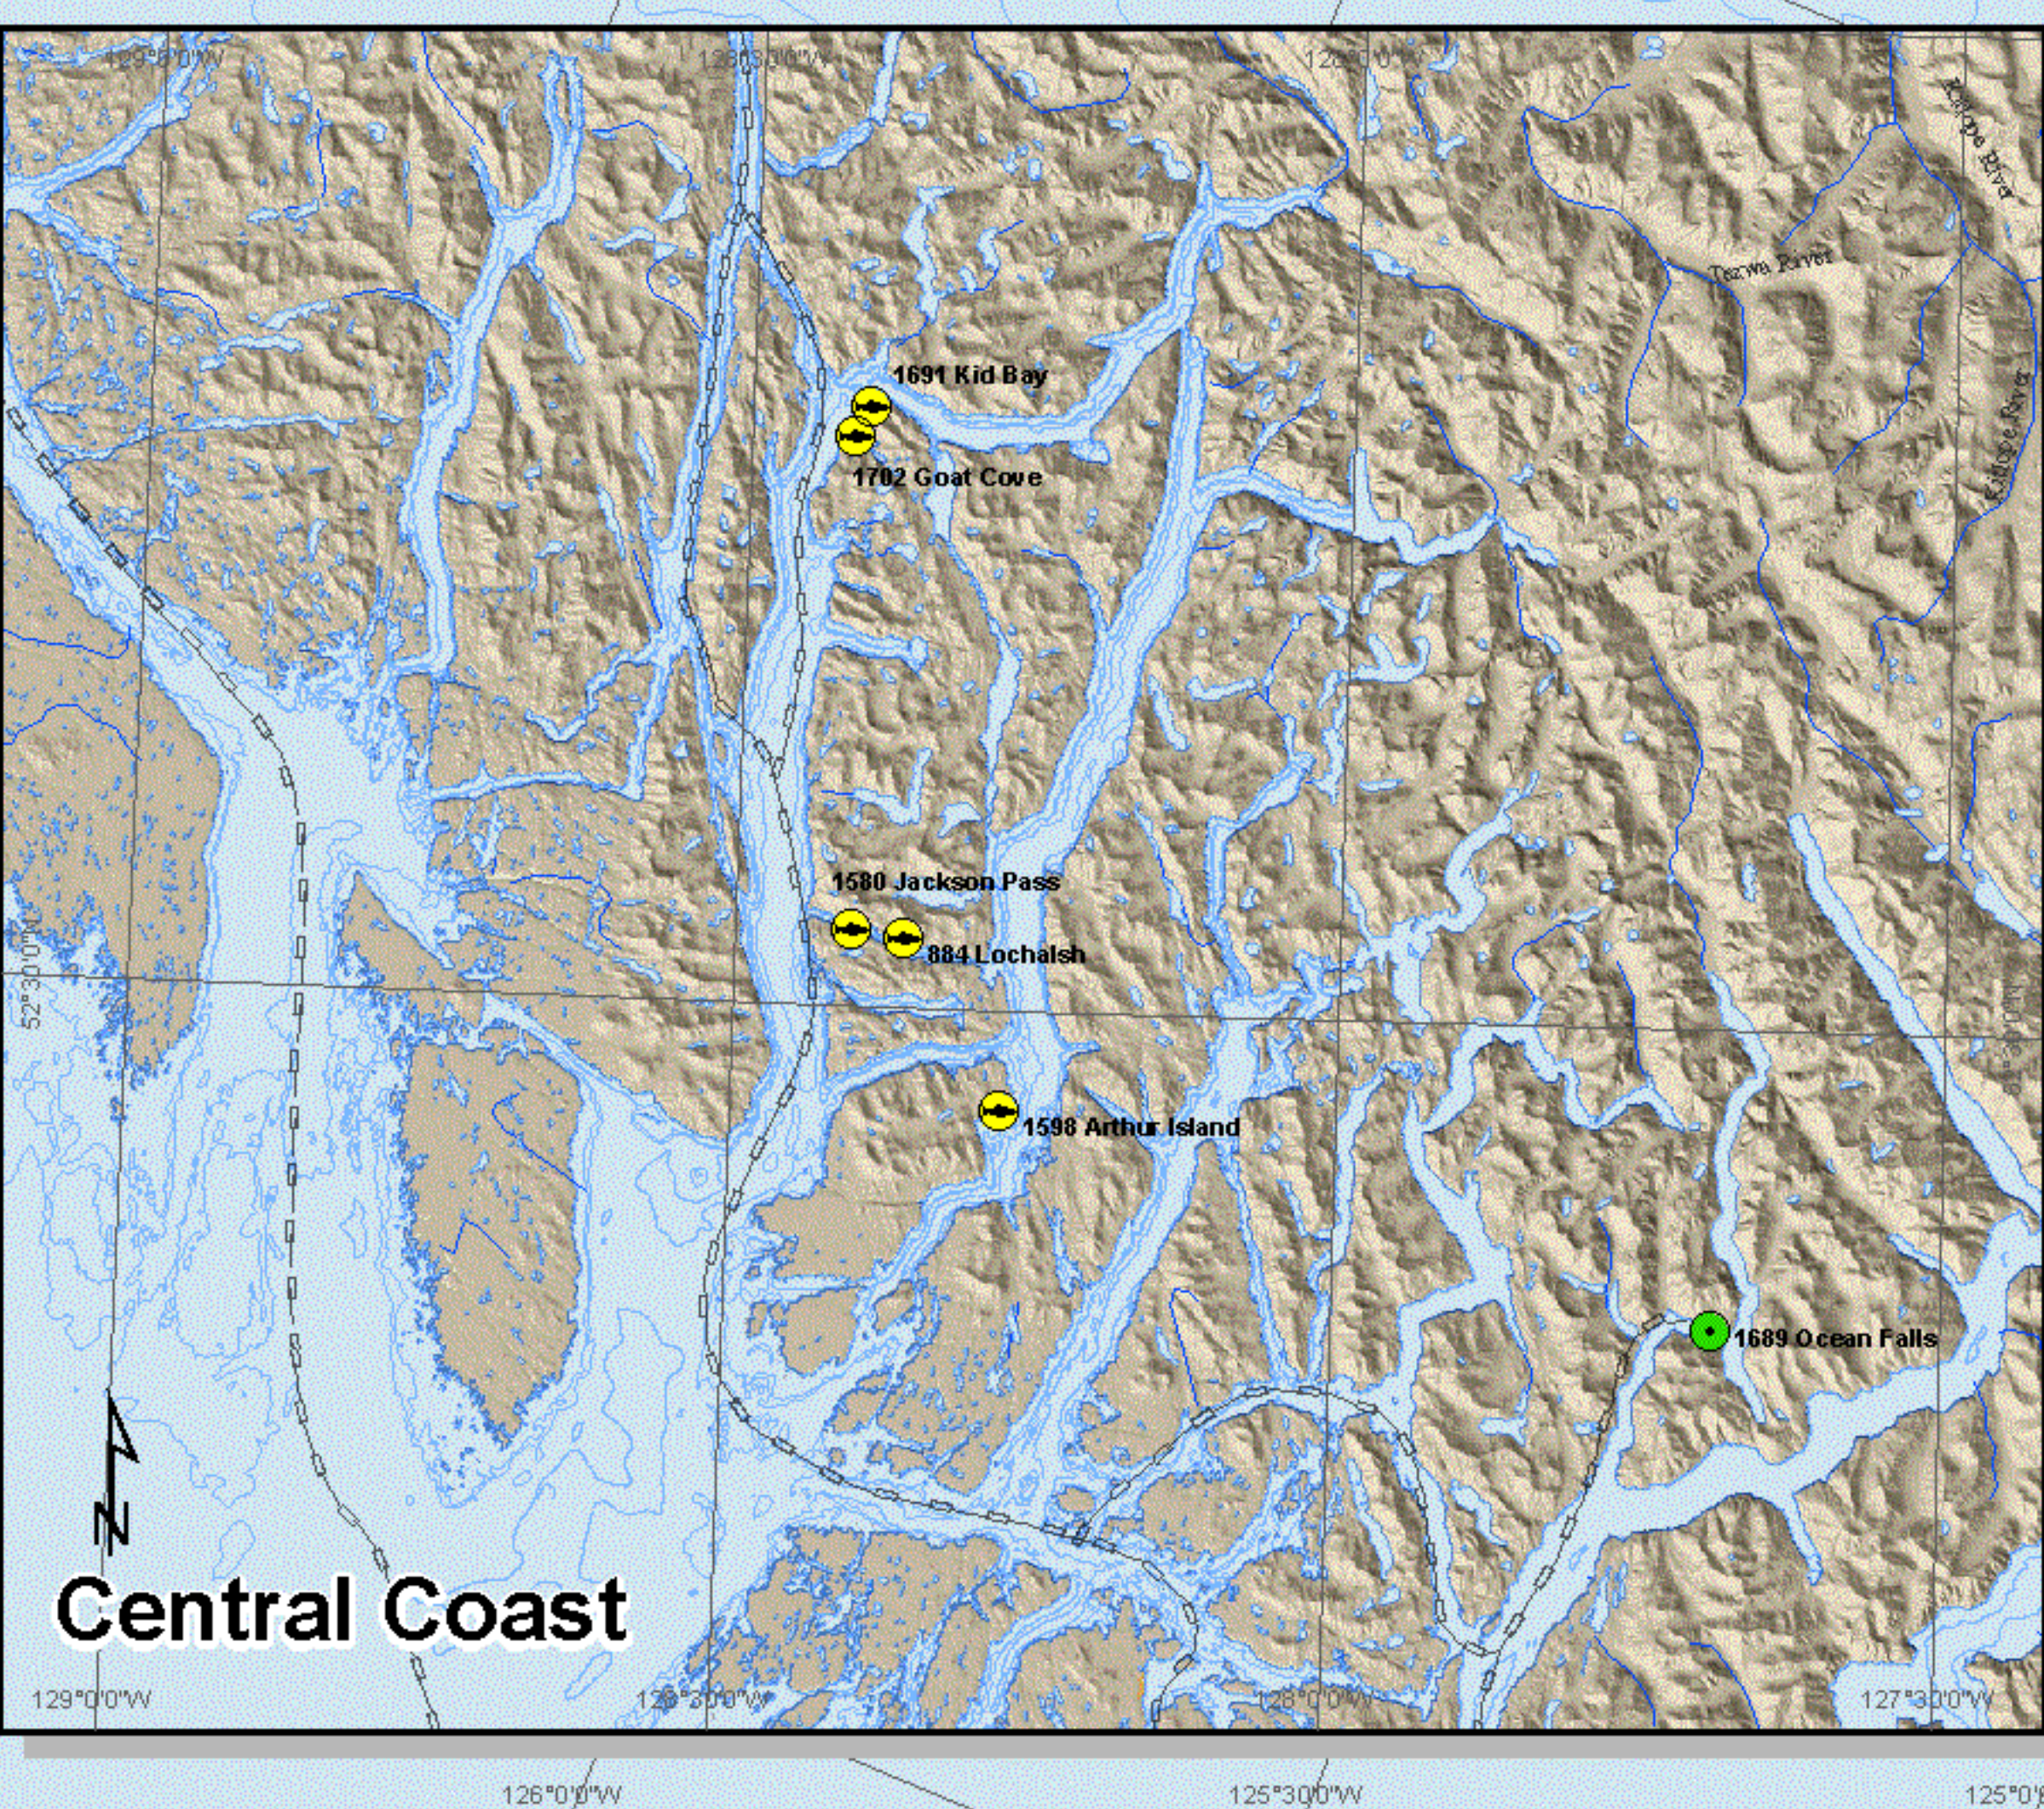

Fish Farming in British Columbia

BRITISH COLUMBIA

Ministry of Agriculture and Lands

1. **Company Affiliations**
2. Marine Harvest Canada
   - Pan Fish Canada
   - Mainstream Canada
   - Target Marine Products
   - Grieg Seafood BC
   - Creative Salmon Company
   - Other Companies (Company Name Underlined)
3. **Symbols**
4. ⊙ Marine Finfish Farm
   - ⊙ Marine Finfish Farm Application
   - ⊙ Land-Based Finfish Farm/Hatchery
   - ⊙ Freshwater Lake Finfish Farm

BC Albers 1:500,000 August 30, 2006
Contact: Aquaculture Development Branch (250) 897-7540

The material contained in this map is owned by the Government of British Columbia and protected by copyright law. It may not be reproduced or redistributed without the prior written permission of the Province of British Columbia.
CAUTION: These maps are not designed to assist in navigation. DO NOT USE THESE MAPS FOR NAVIGATIONAL PURPOSES.