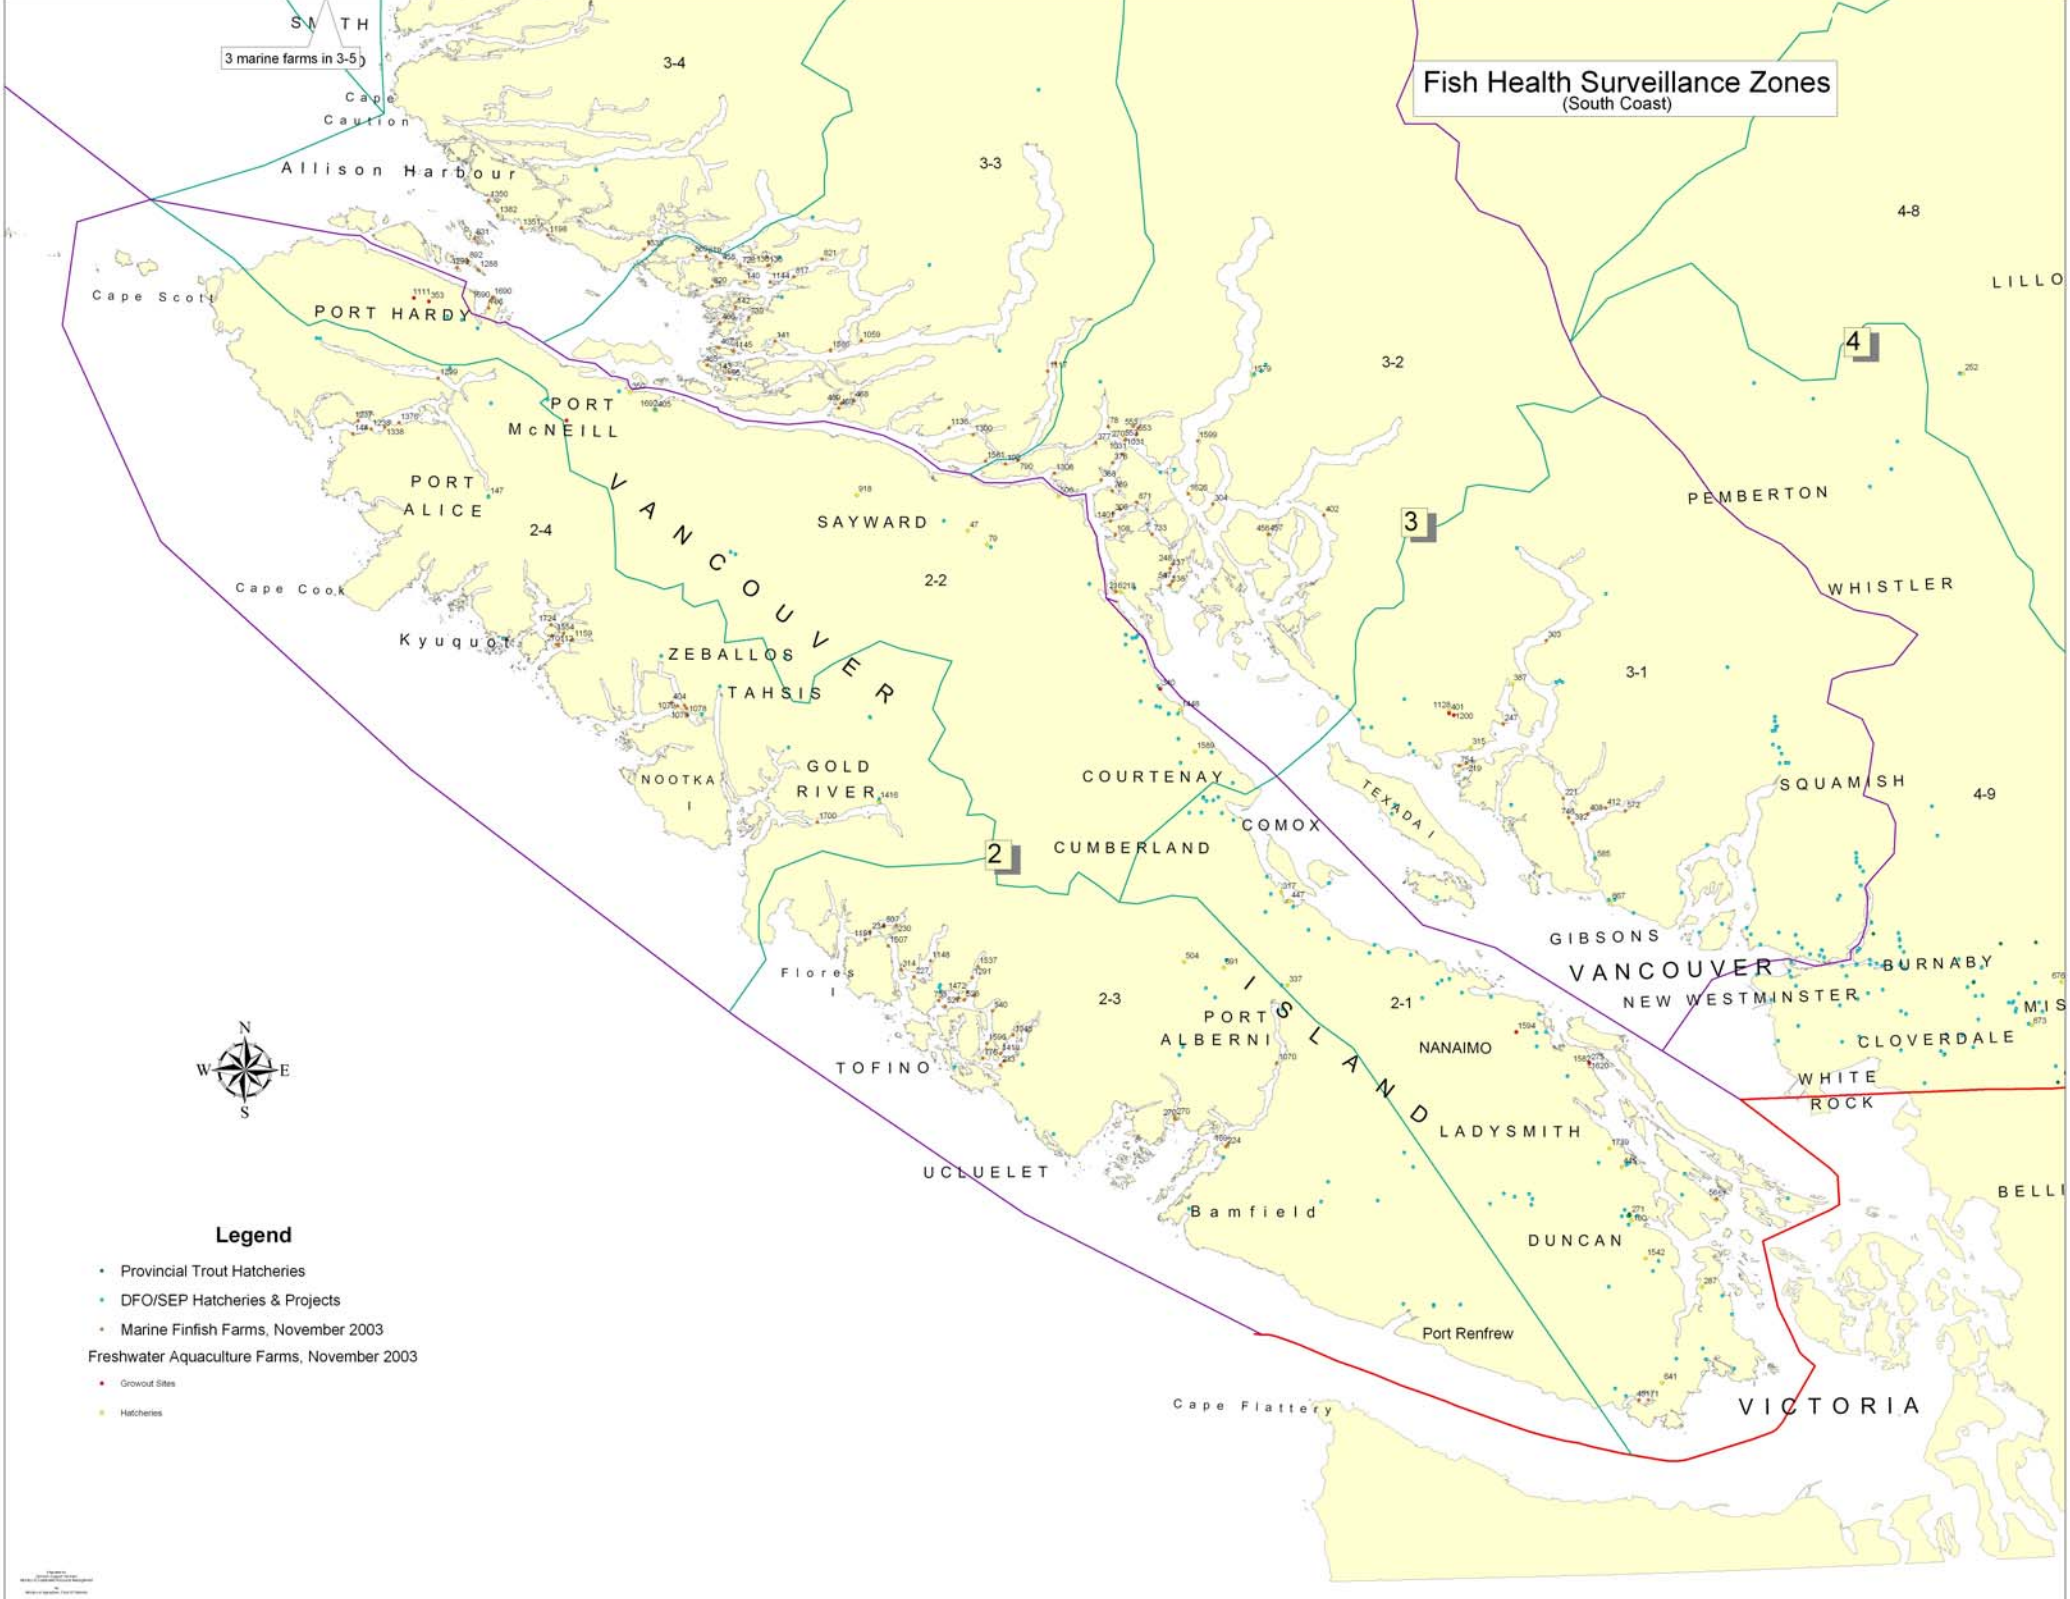

# Fish Health Surveillance Zones (South Coast)

3 marine farms in 3-5)

- Legend**
- Provincial Trout Hatcheries
  - DFO/SEP Hatcheries & Projects
  - Marine Finfish Farms, November 2003
  - Freshwater Aquaculture Farms, November 2003
  - Growout Sites
  - Hatcheries