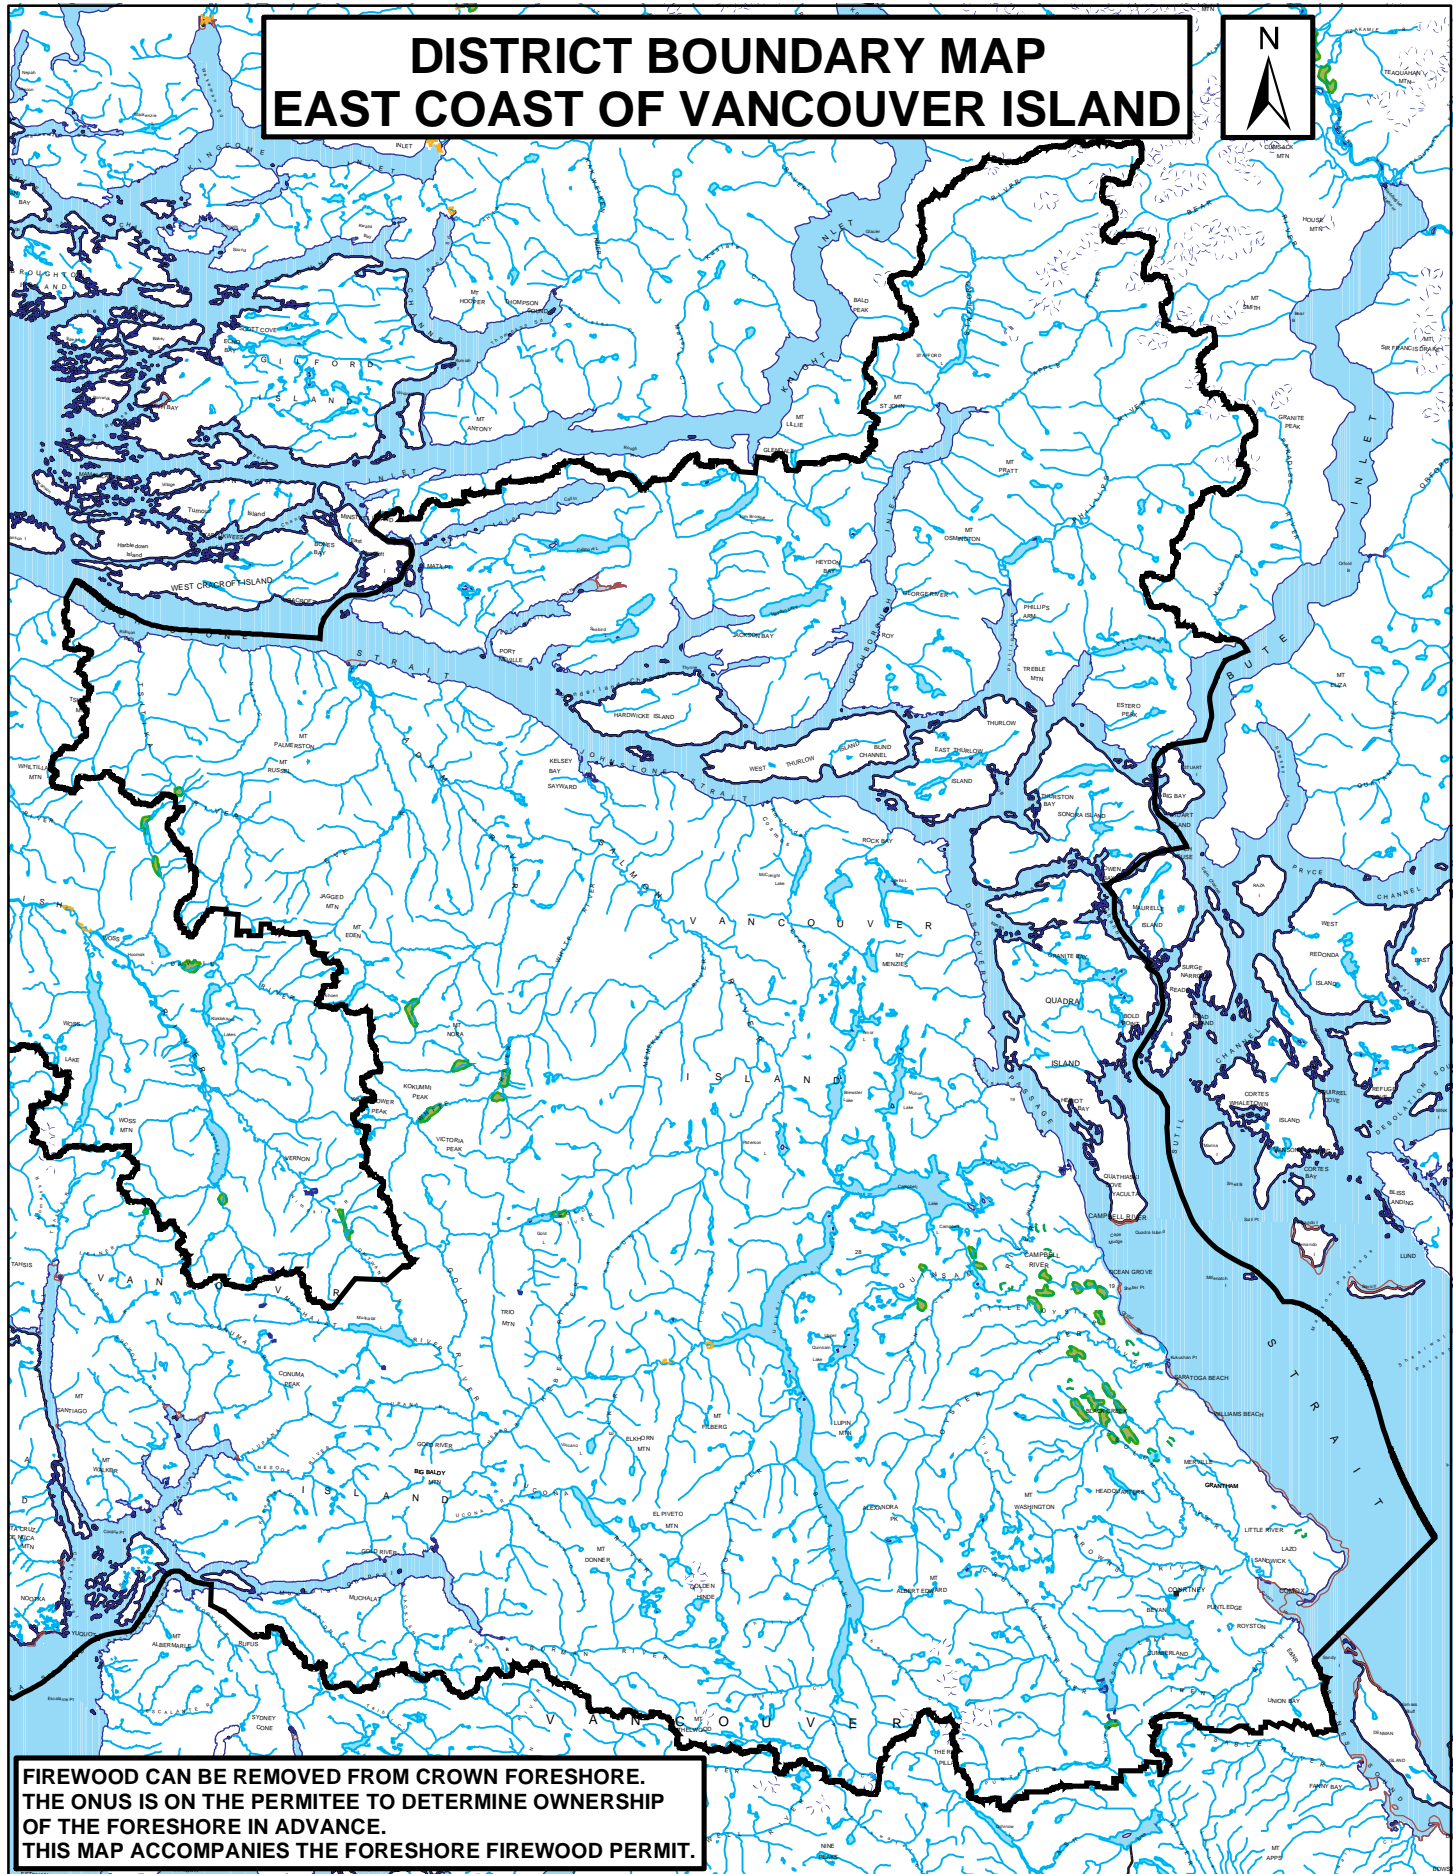

DISTRICT BOUNDARY MAP EAST COAST OF VANCOUVER ISLAND

**FIREWOOD CAN BE REMOVED FROM CROWN FORESHORE.
THE ONUS IS ON THE PERMITEE TO DETERMINE OWNERSHIP
OF THE FORESHORE IN ADVANCE.
THIS MAP ACCOMPANIES THE FORESHORE FIREWOOD PERMIT.**