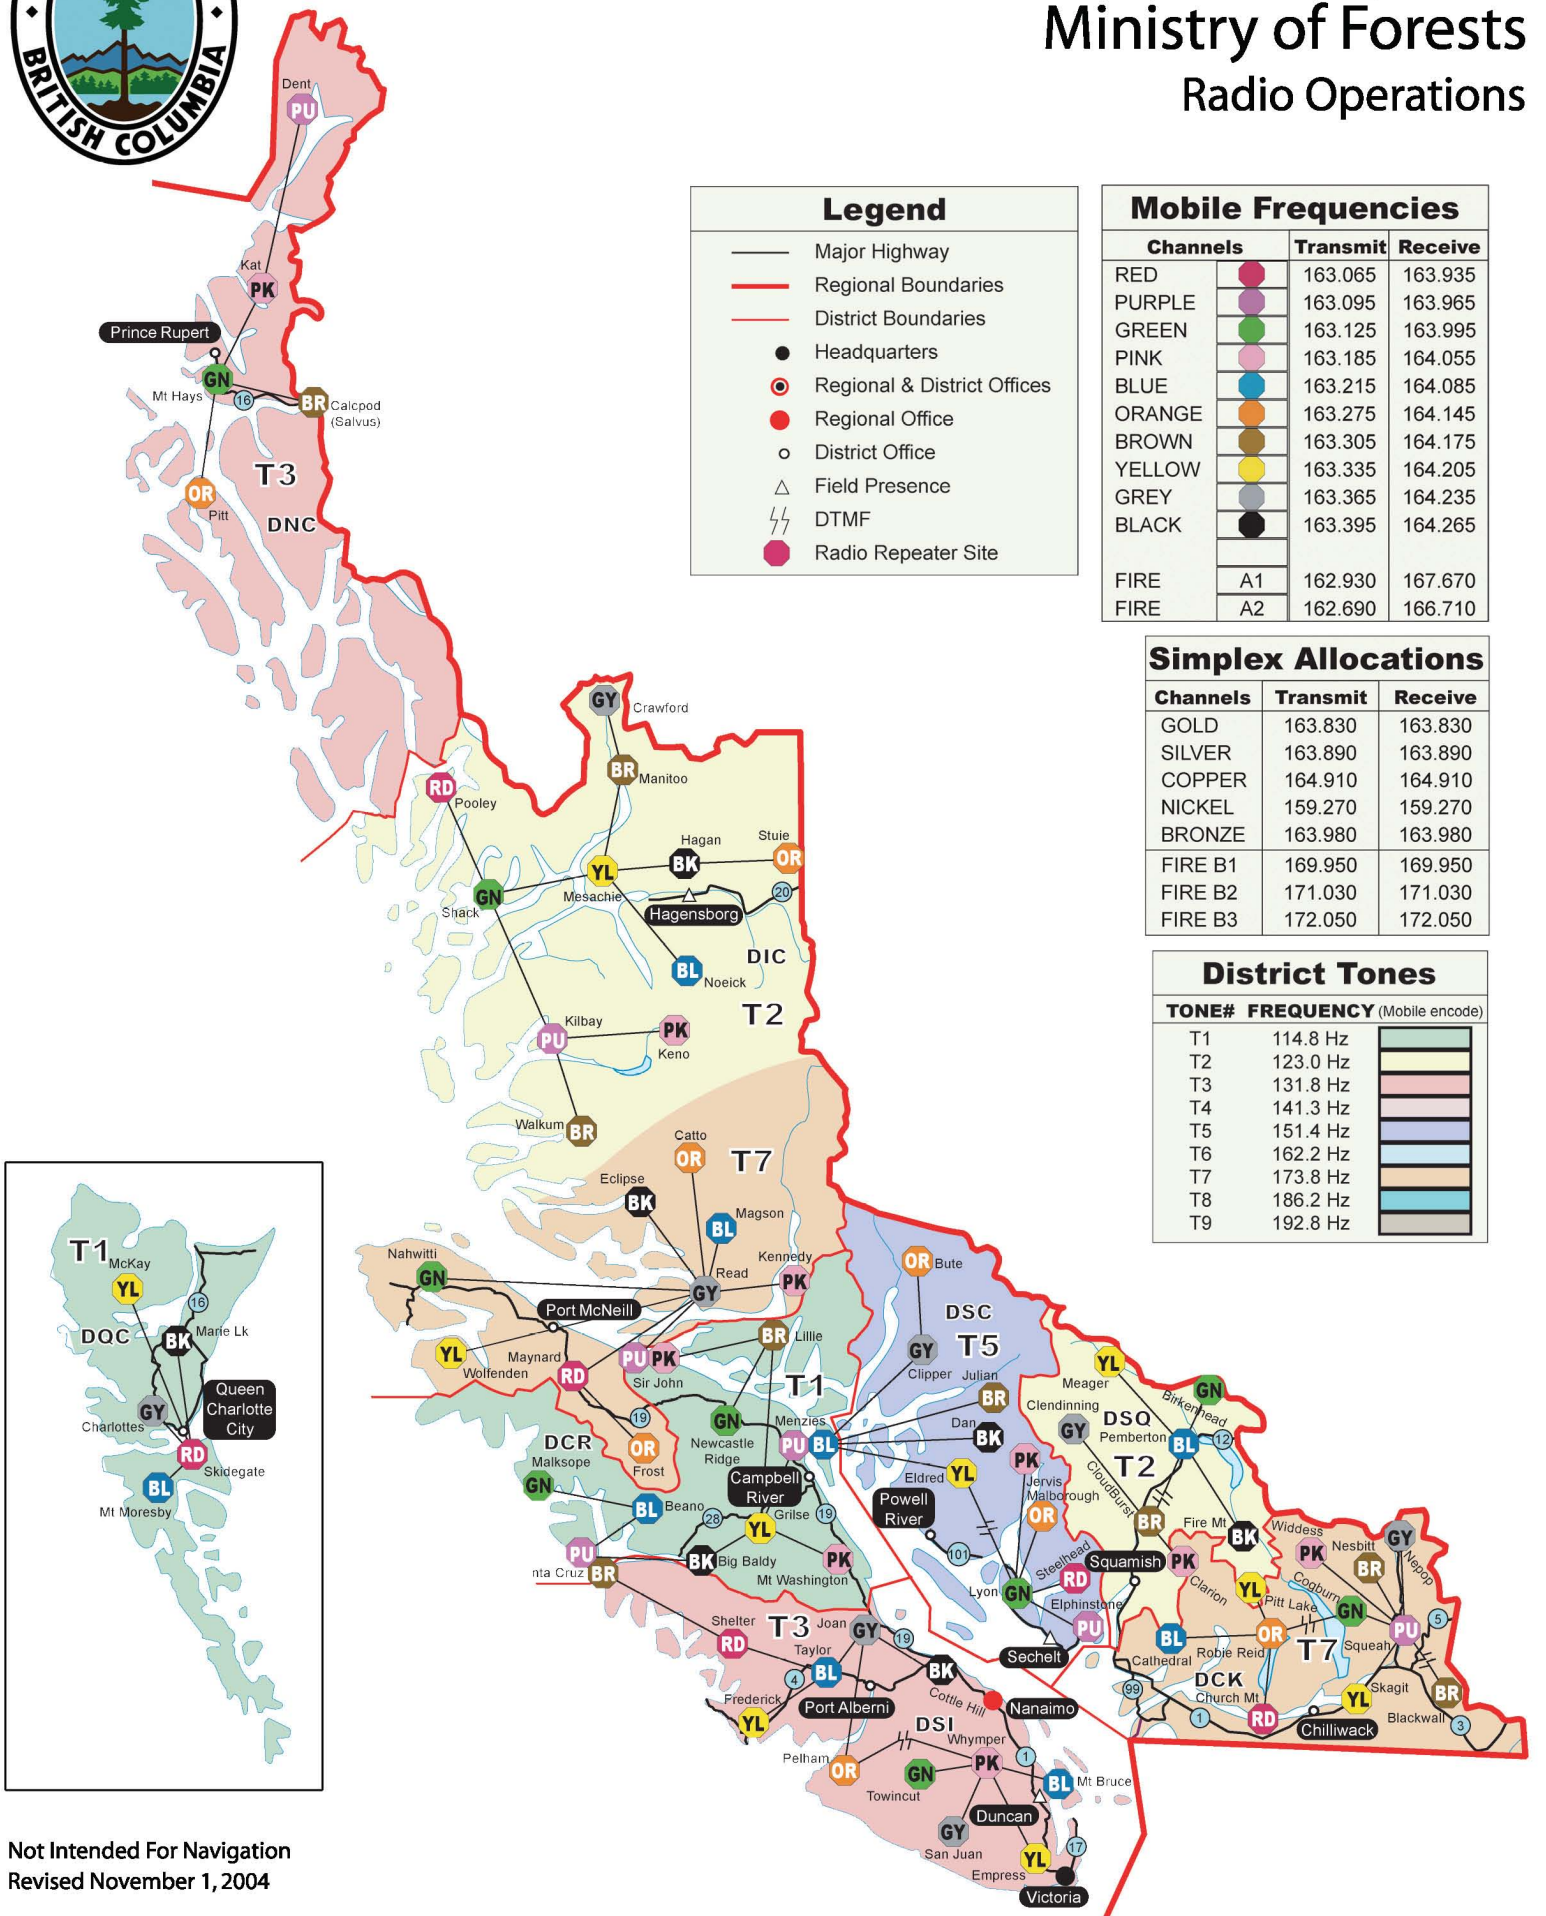

# Coast Region Ministry of Forests Radio Operations

Legend	
—	Major Highway
—	Regional Boundaries
—	District Boundaries
●	Headquarters
○	Regional & District Offices
●	Regional Office
○	District Office
△	Field Presence
⚡	DTMF
●	Radio Repeater Site

Mobile Frequencies			
Channels		Transmit	Receive
RED	●	163.065	163.935
PURPLE	●	163.095	163.965
GREEN	●	163.125	163.995
PINK	●	163.185	164.055
BLUE	●	163.215	164.085
ORANGE	●	163.275	164.145
BROWN	●	163.305	164.175
YELLOW	●	163.335	164.205
GREY	●	163.365	164.235
BLACK	●	163.395	164.265
FIRE	A1	162.930	167.670
FIRE	A2	162.690	166.710

District Tones		
ZONE#	FREQUENCY (Mobile encode)	
T1	114.8 Hz	■
T2	123.0 Hz	■
T3	131.8 Hz	■
T4	141.3 Hz	■
T5	151.4 Hz	■
T6	162.2 Hz	■
T7	173.8 Hz	■
T8	186.2 Hz	■
T9	192.8 Hz	■