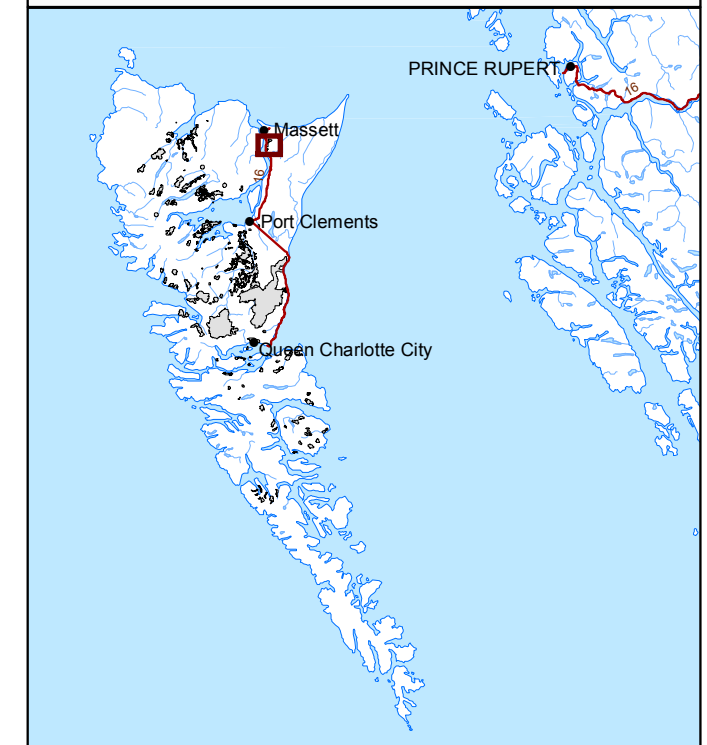

Haida Gwaii\Queen Charlotte Islands Designated Area No.3 Schedule 1 of 23

Legend

- Haida Gwaii/Queen Charlotte Islands Designated Area No. 3

1:20,000

Key Map

Produced by: Integrated Land Management Bureau

Filename: QCI_PT13_NO3_20060707

Filepath: Haida\ArcGISProjects\Part_13_maps\QCI_PT13_NO3_20060707.mxd

Projection/Datum: Albers/NAD83

Date Created/Revised: July 07, 2006

Created by: CIS, NL, SH

Ratio scale correct at 17" X 22" pagesize