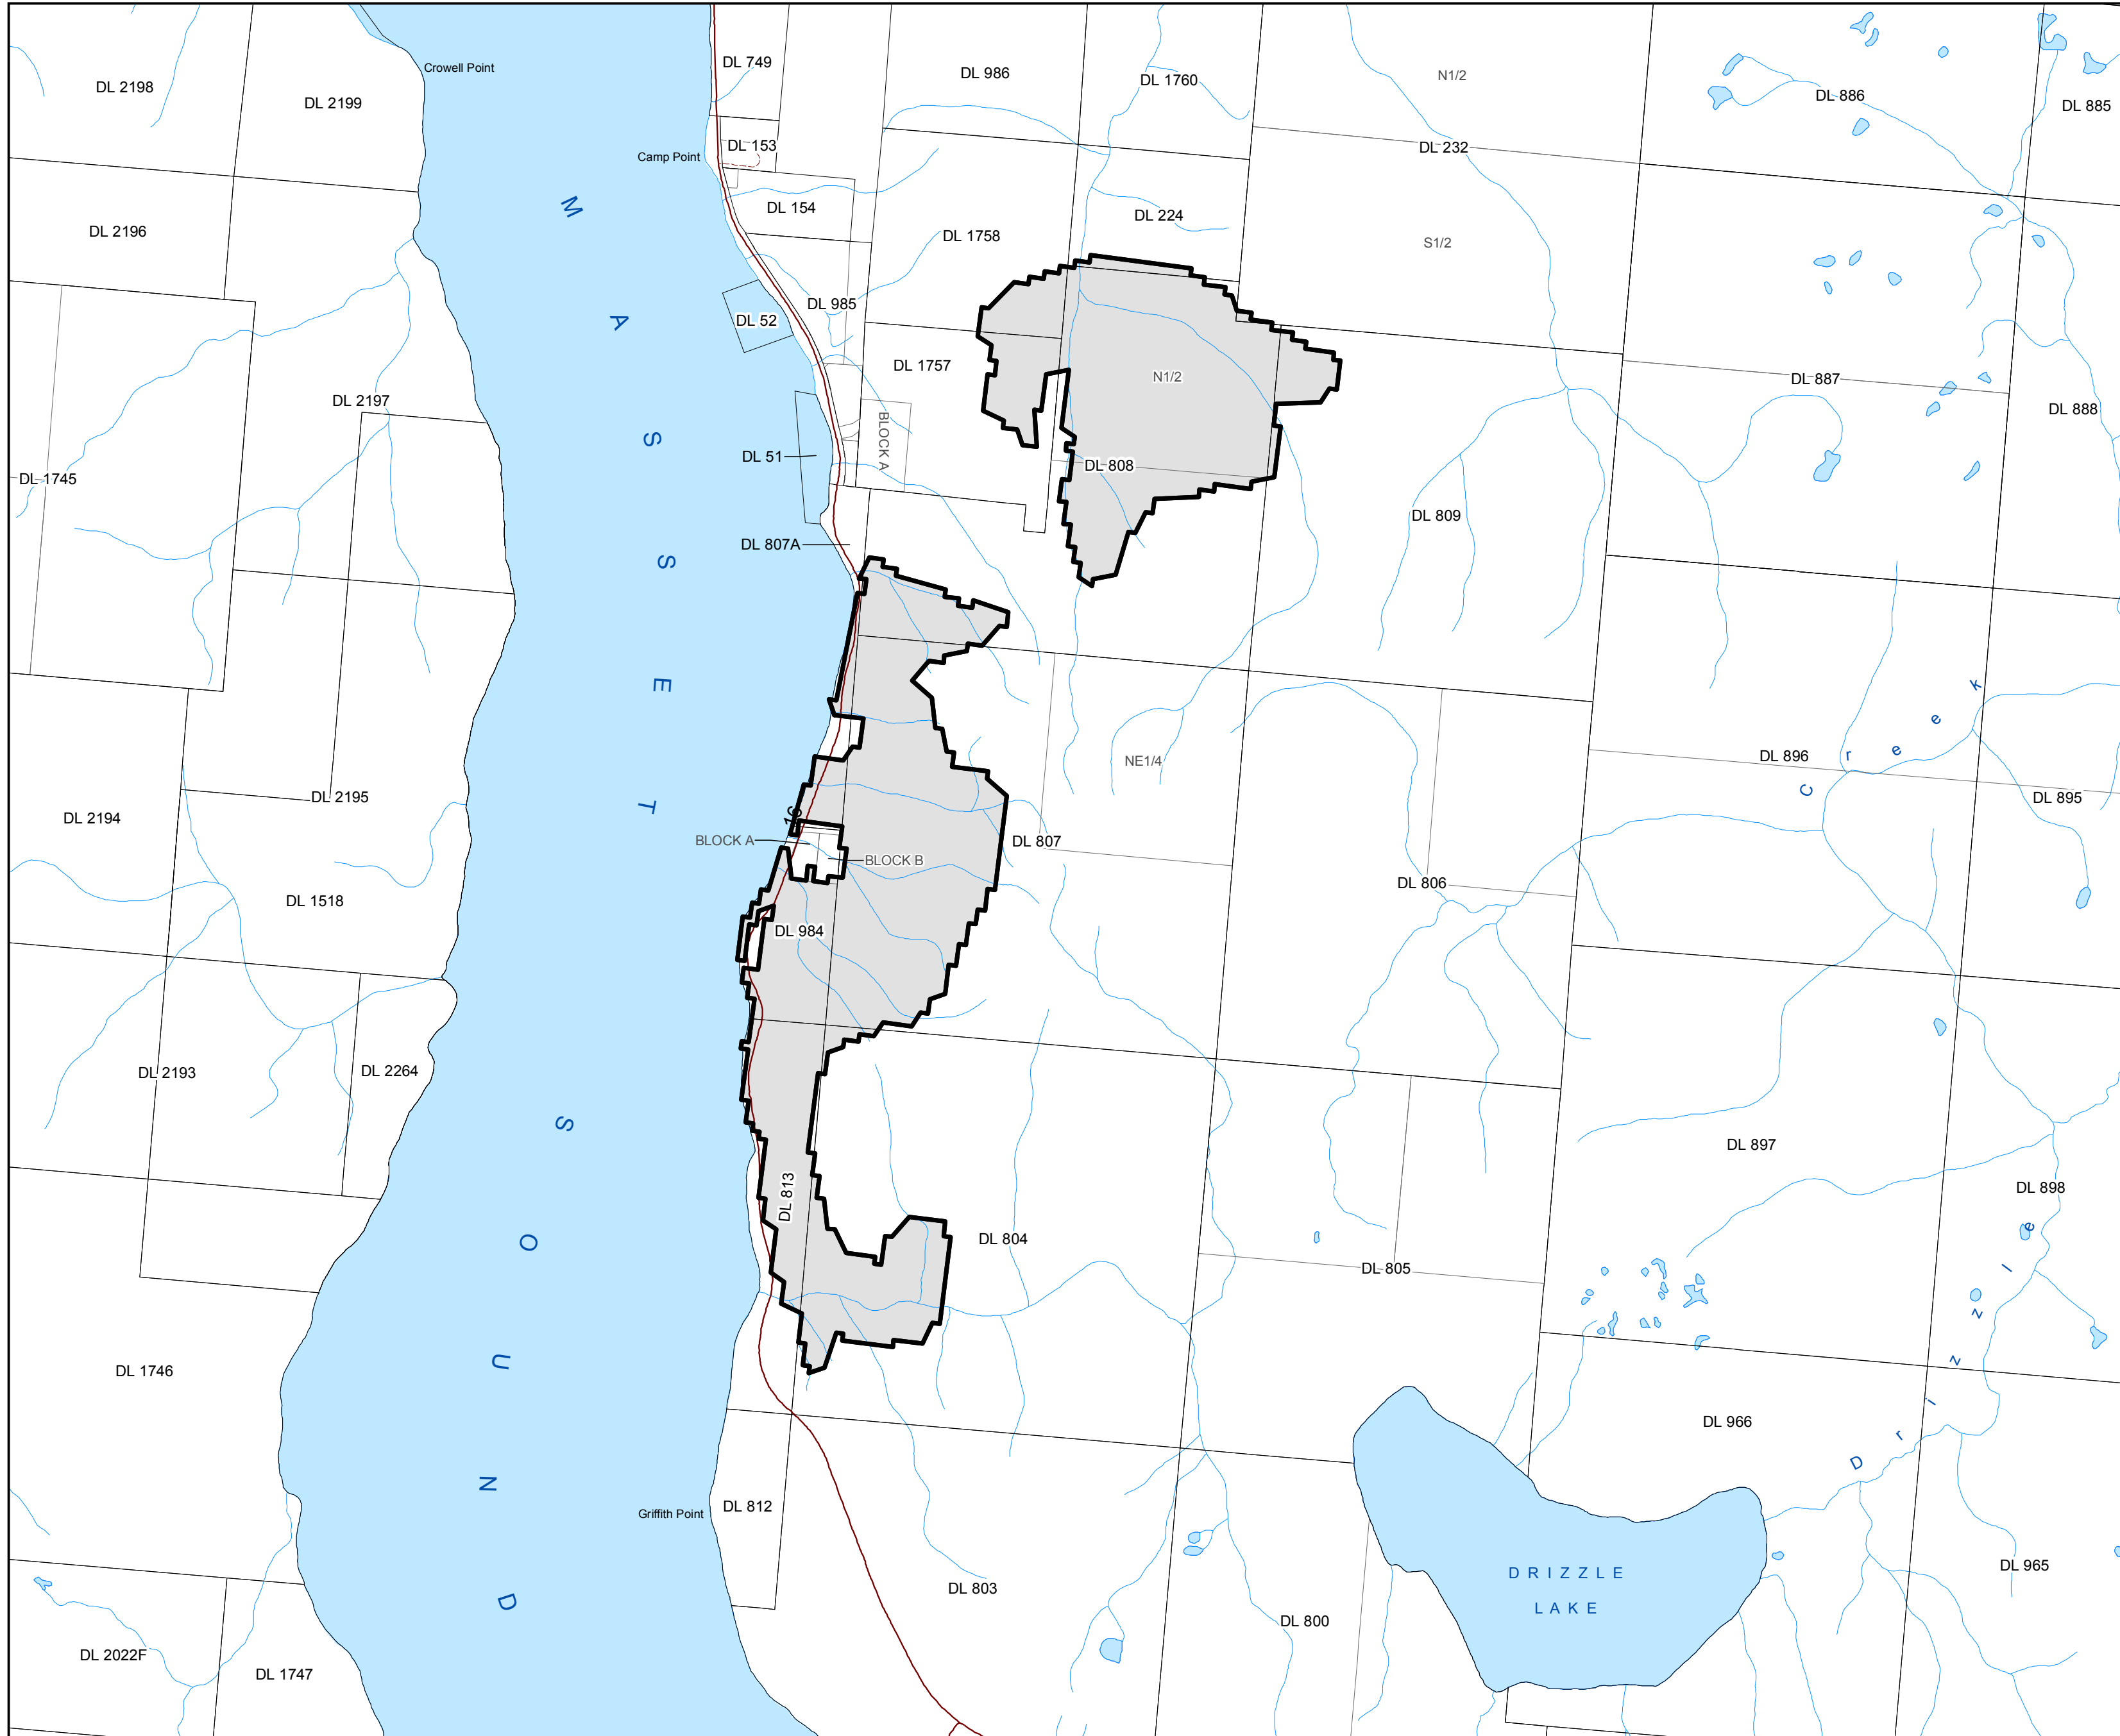

Haida Gwaii\Queen Charlotte Islands Designated Area No.3 Schedule 1 of 23

Legend

- Haida Gwaii/Queen Charlotte Islands Designated Area No. 3

1:20,000

Key Map

Produced by: Integrated Land Management Bureau

Filename: QCI_PT13_NO3_20060707

Filepath: Haida\ArcGISProjects\Part_13_maps\QCI_PT13_NO3_20060707.mxd

Projection/Datum: Albers/NAD83

Date Created/Revised: July 07, 2006

Created by: CIS, NL, SH

Ratio scale correct at 17" X 22" pagesize