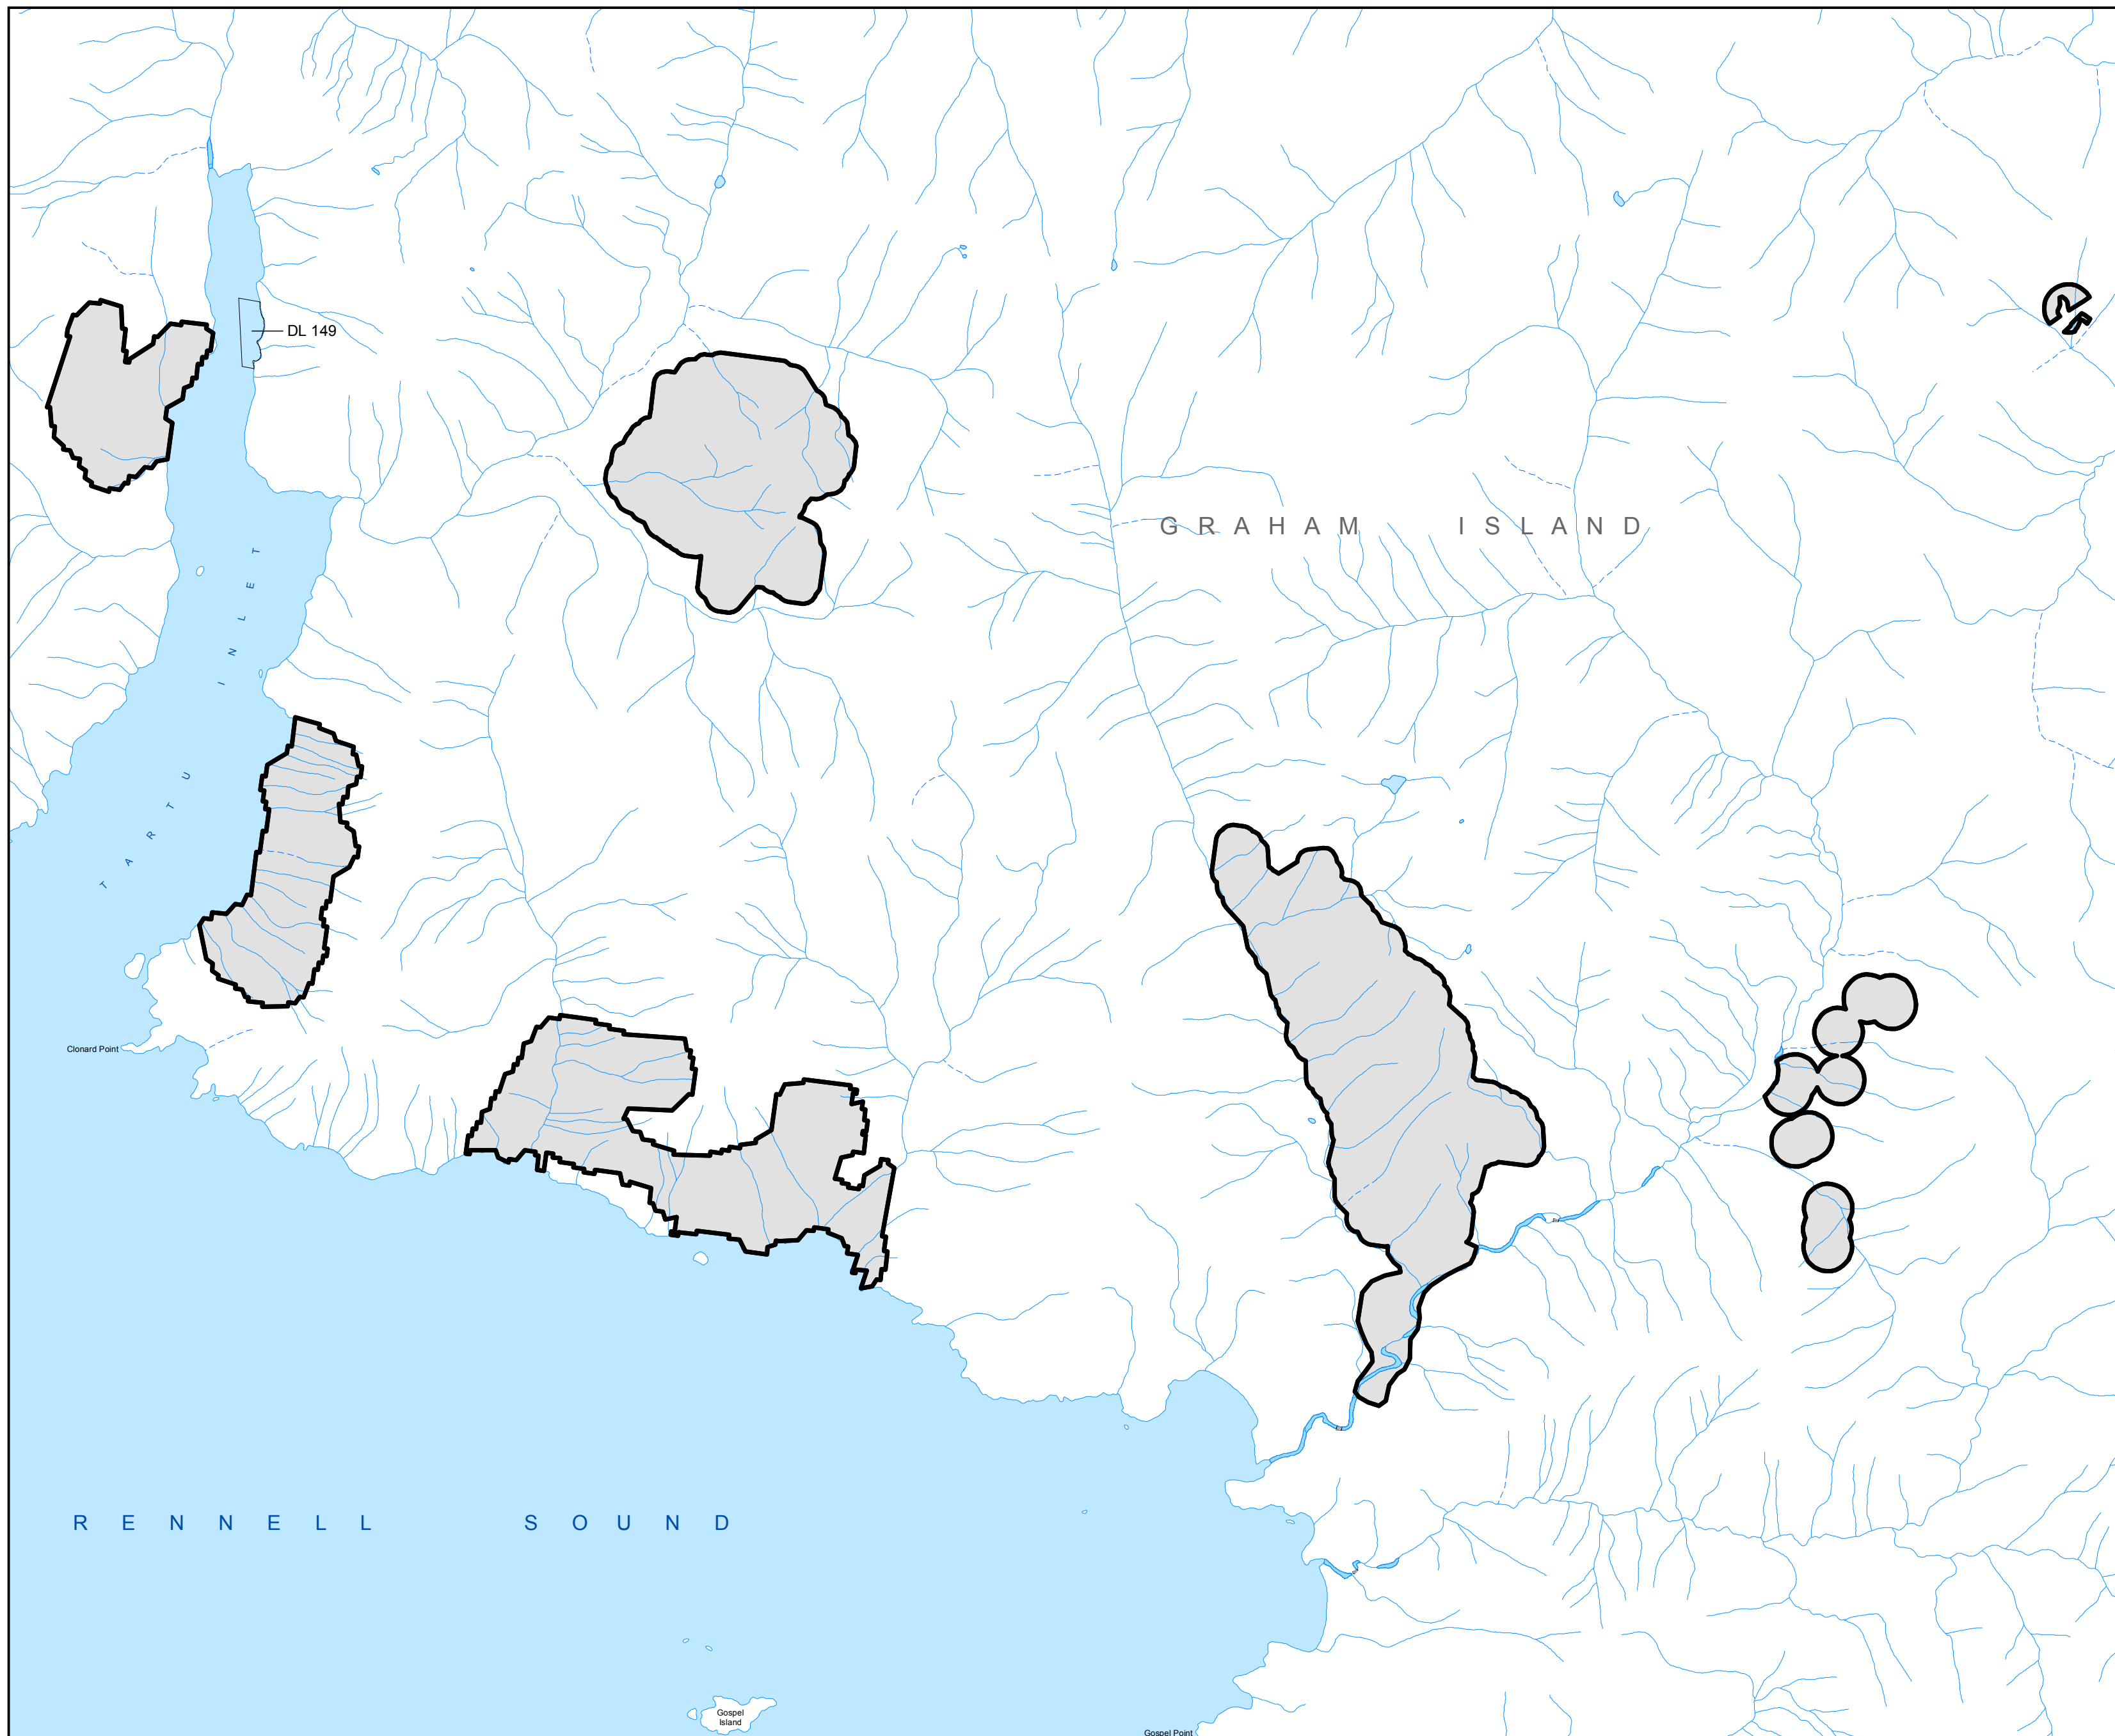

Haida Gwaii\Queen Charlotte Islands Designated Area No.3 Schedule 11 of 23

Legend

 Haida Gwaii/Queen Charlotte Islands Designated Area No. 3

1:40,000

Key Map

Produced by: Integrated Land Management Bureau

Filename: QCI_PT13_NO3_20060707

Filepath: Haida\ArcGISProjects\Part_13_maps\QCI_PT13_NO3_20060707.mxd

Projection/Datum: Albers/NAD83

Date Created/Revised: July 07, 2006

Created by: CIS, NL, SH

Ratio scale correct at 17" X 22" pagesize