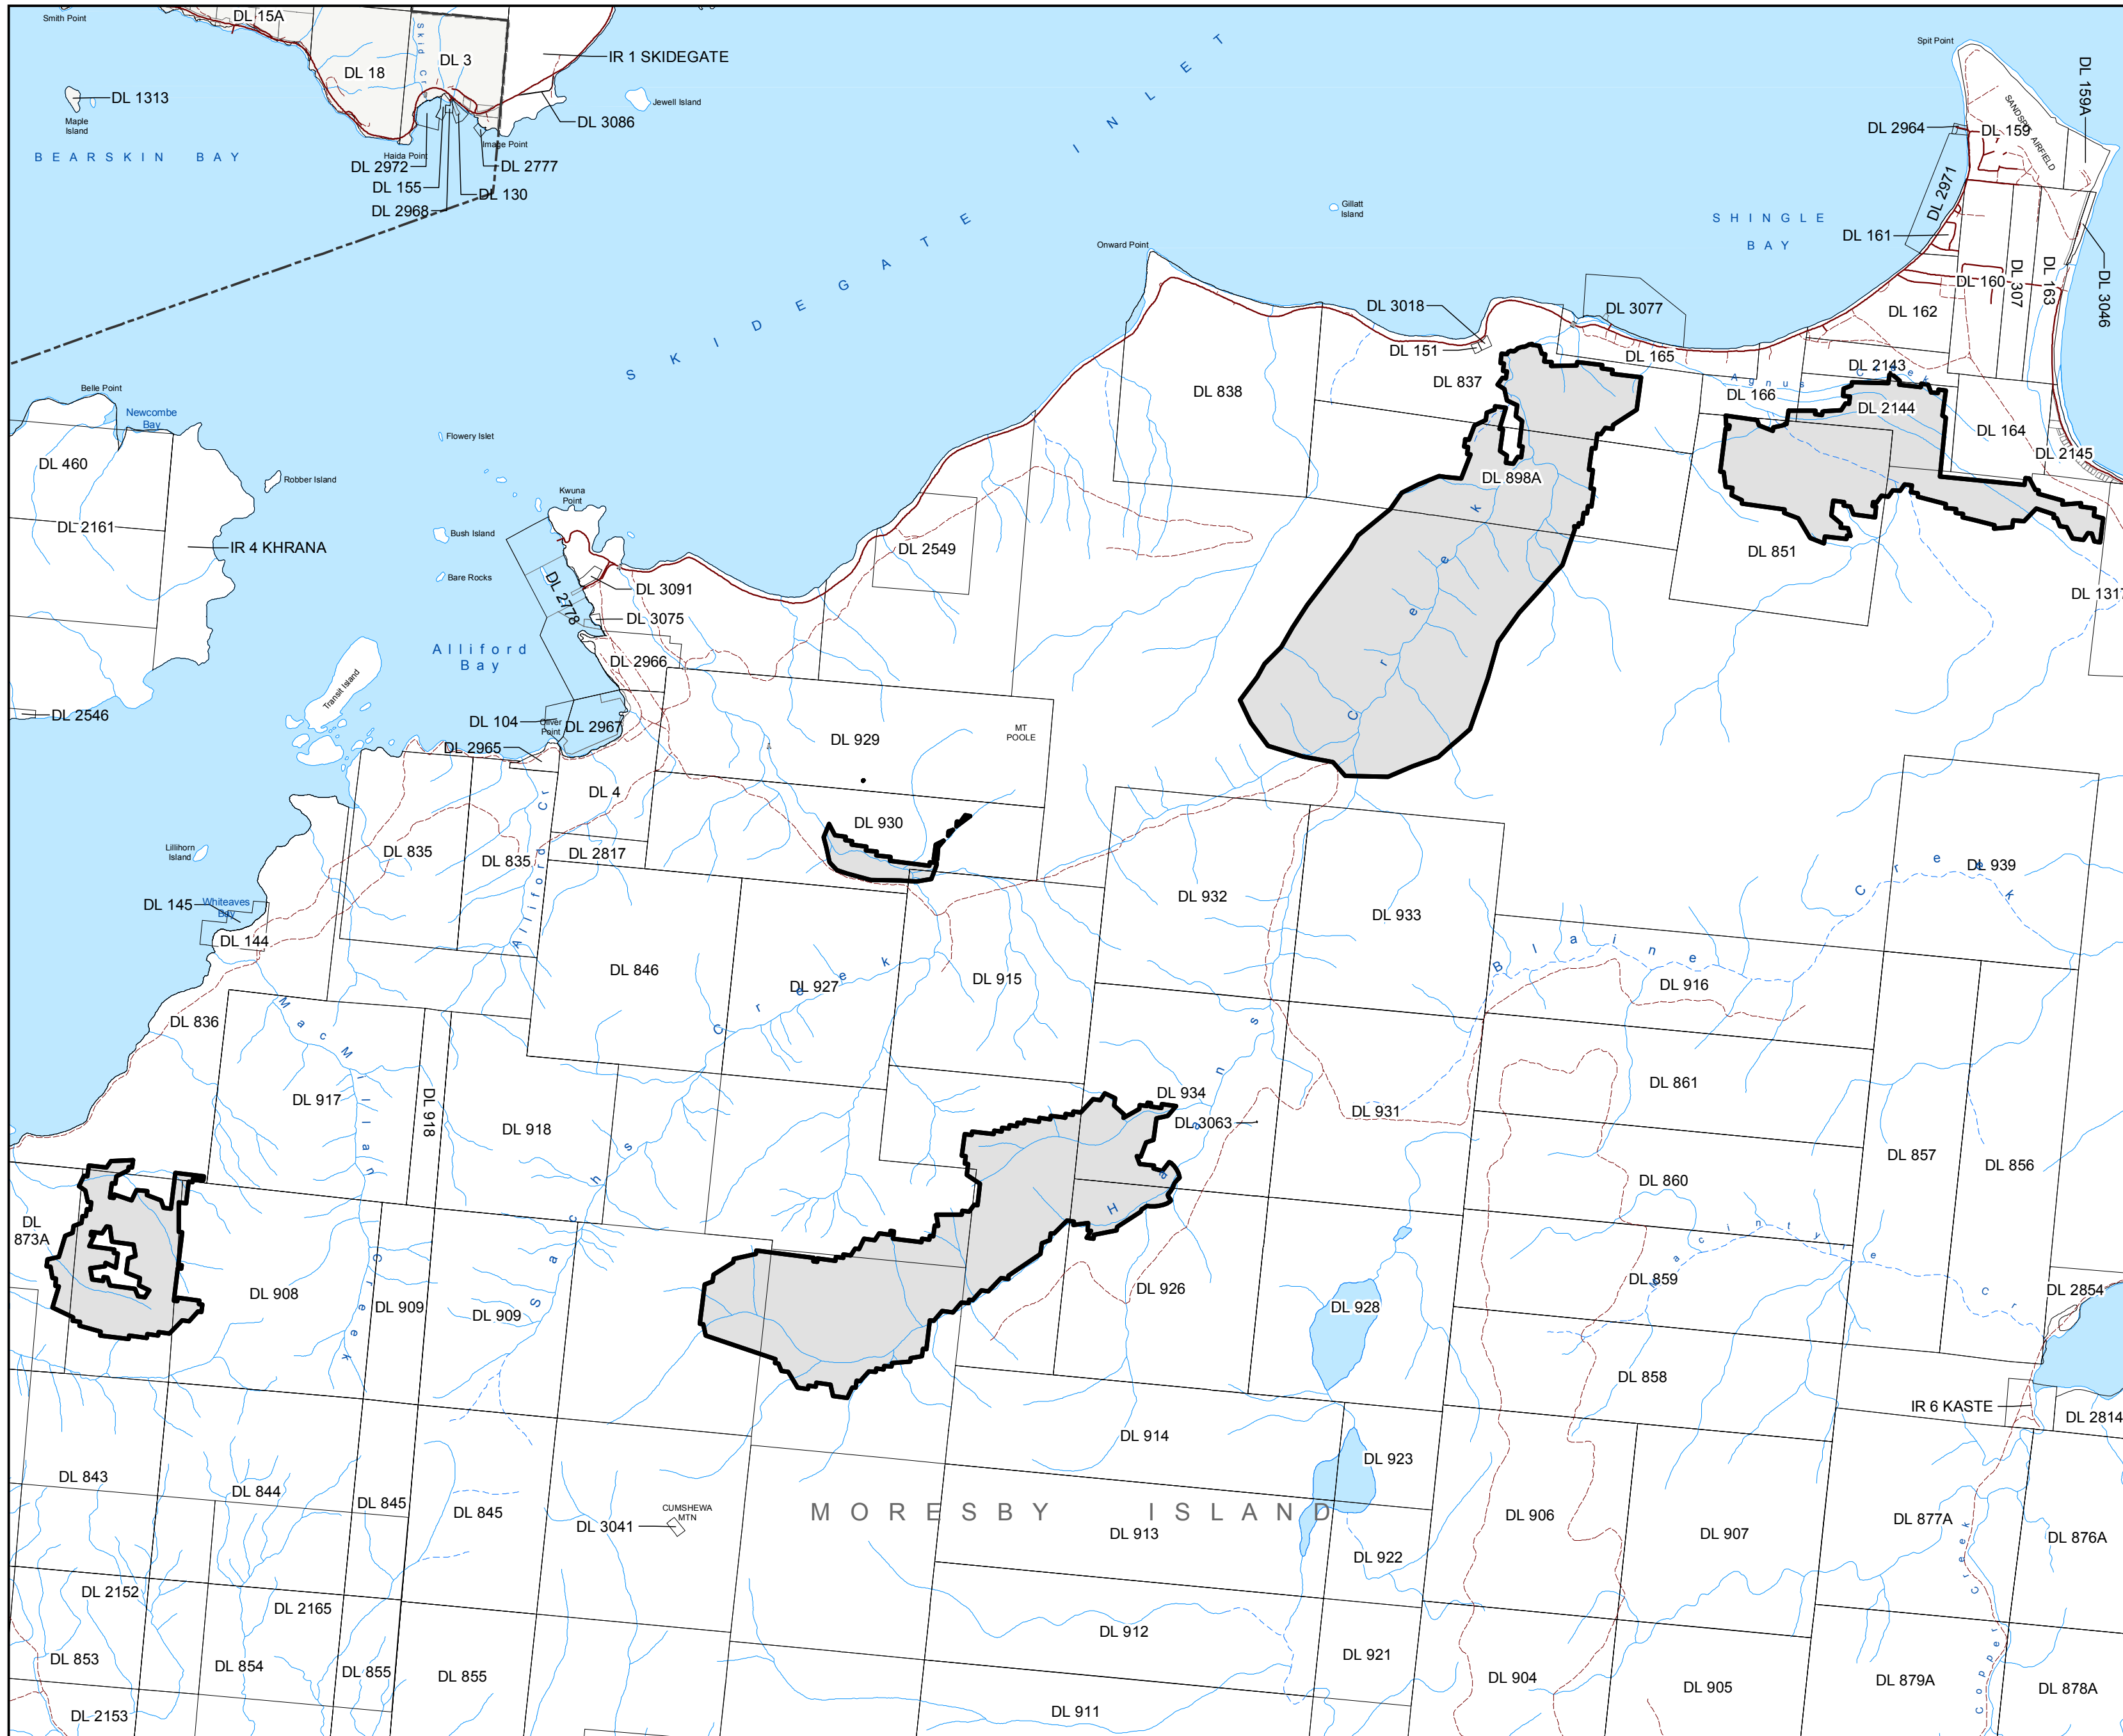

Haida Gwaii\Queen Charlotte Islands Designated Area No. 3 Schedule 19 of 23

Legend

 Haida Gwaii\Queen Charlotte Islands Designated Area No. 3

1:40,000

Key Map

Produced by: Integrated Land Management Bureau

Filename: QCI_PT13_NO3_20060707

Filepath: Haida\ArcGIS\Projects\Part_13_maps\QCI_PT13_NO3_20060707.mxd

Projection/Datum: Albers/NAD83

Date Created/Revised: July 07, 2006

Created by: CIS, NL, SH

Ratio scale correct at 17" X 22" pagesize