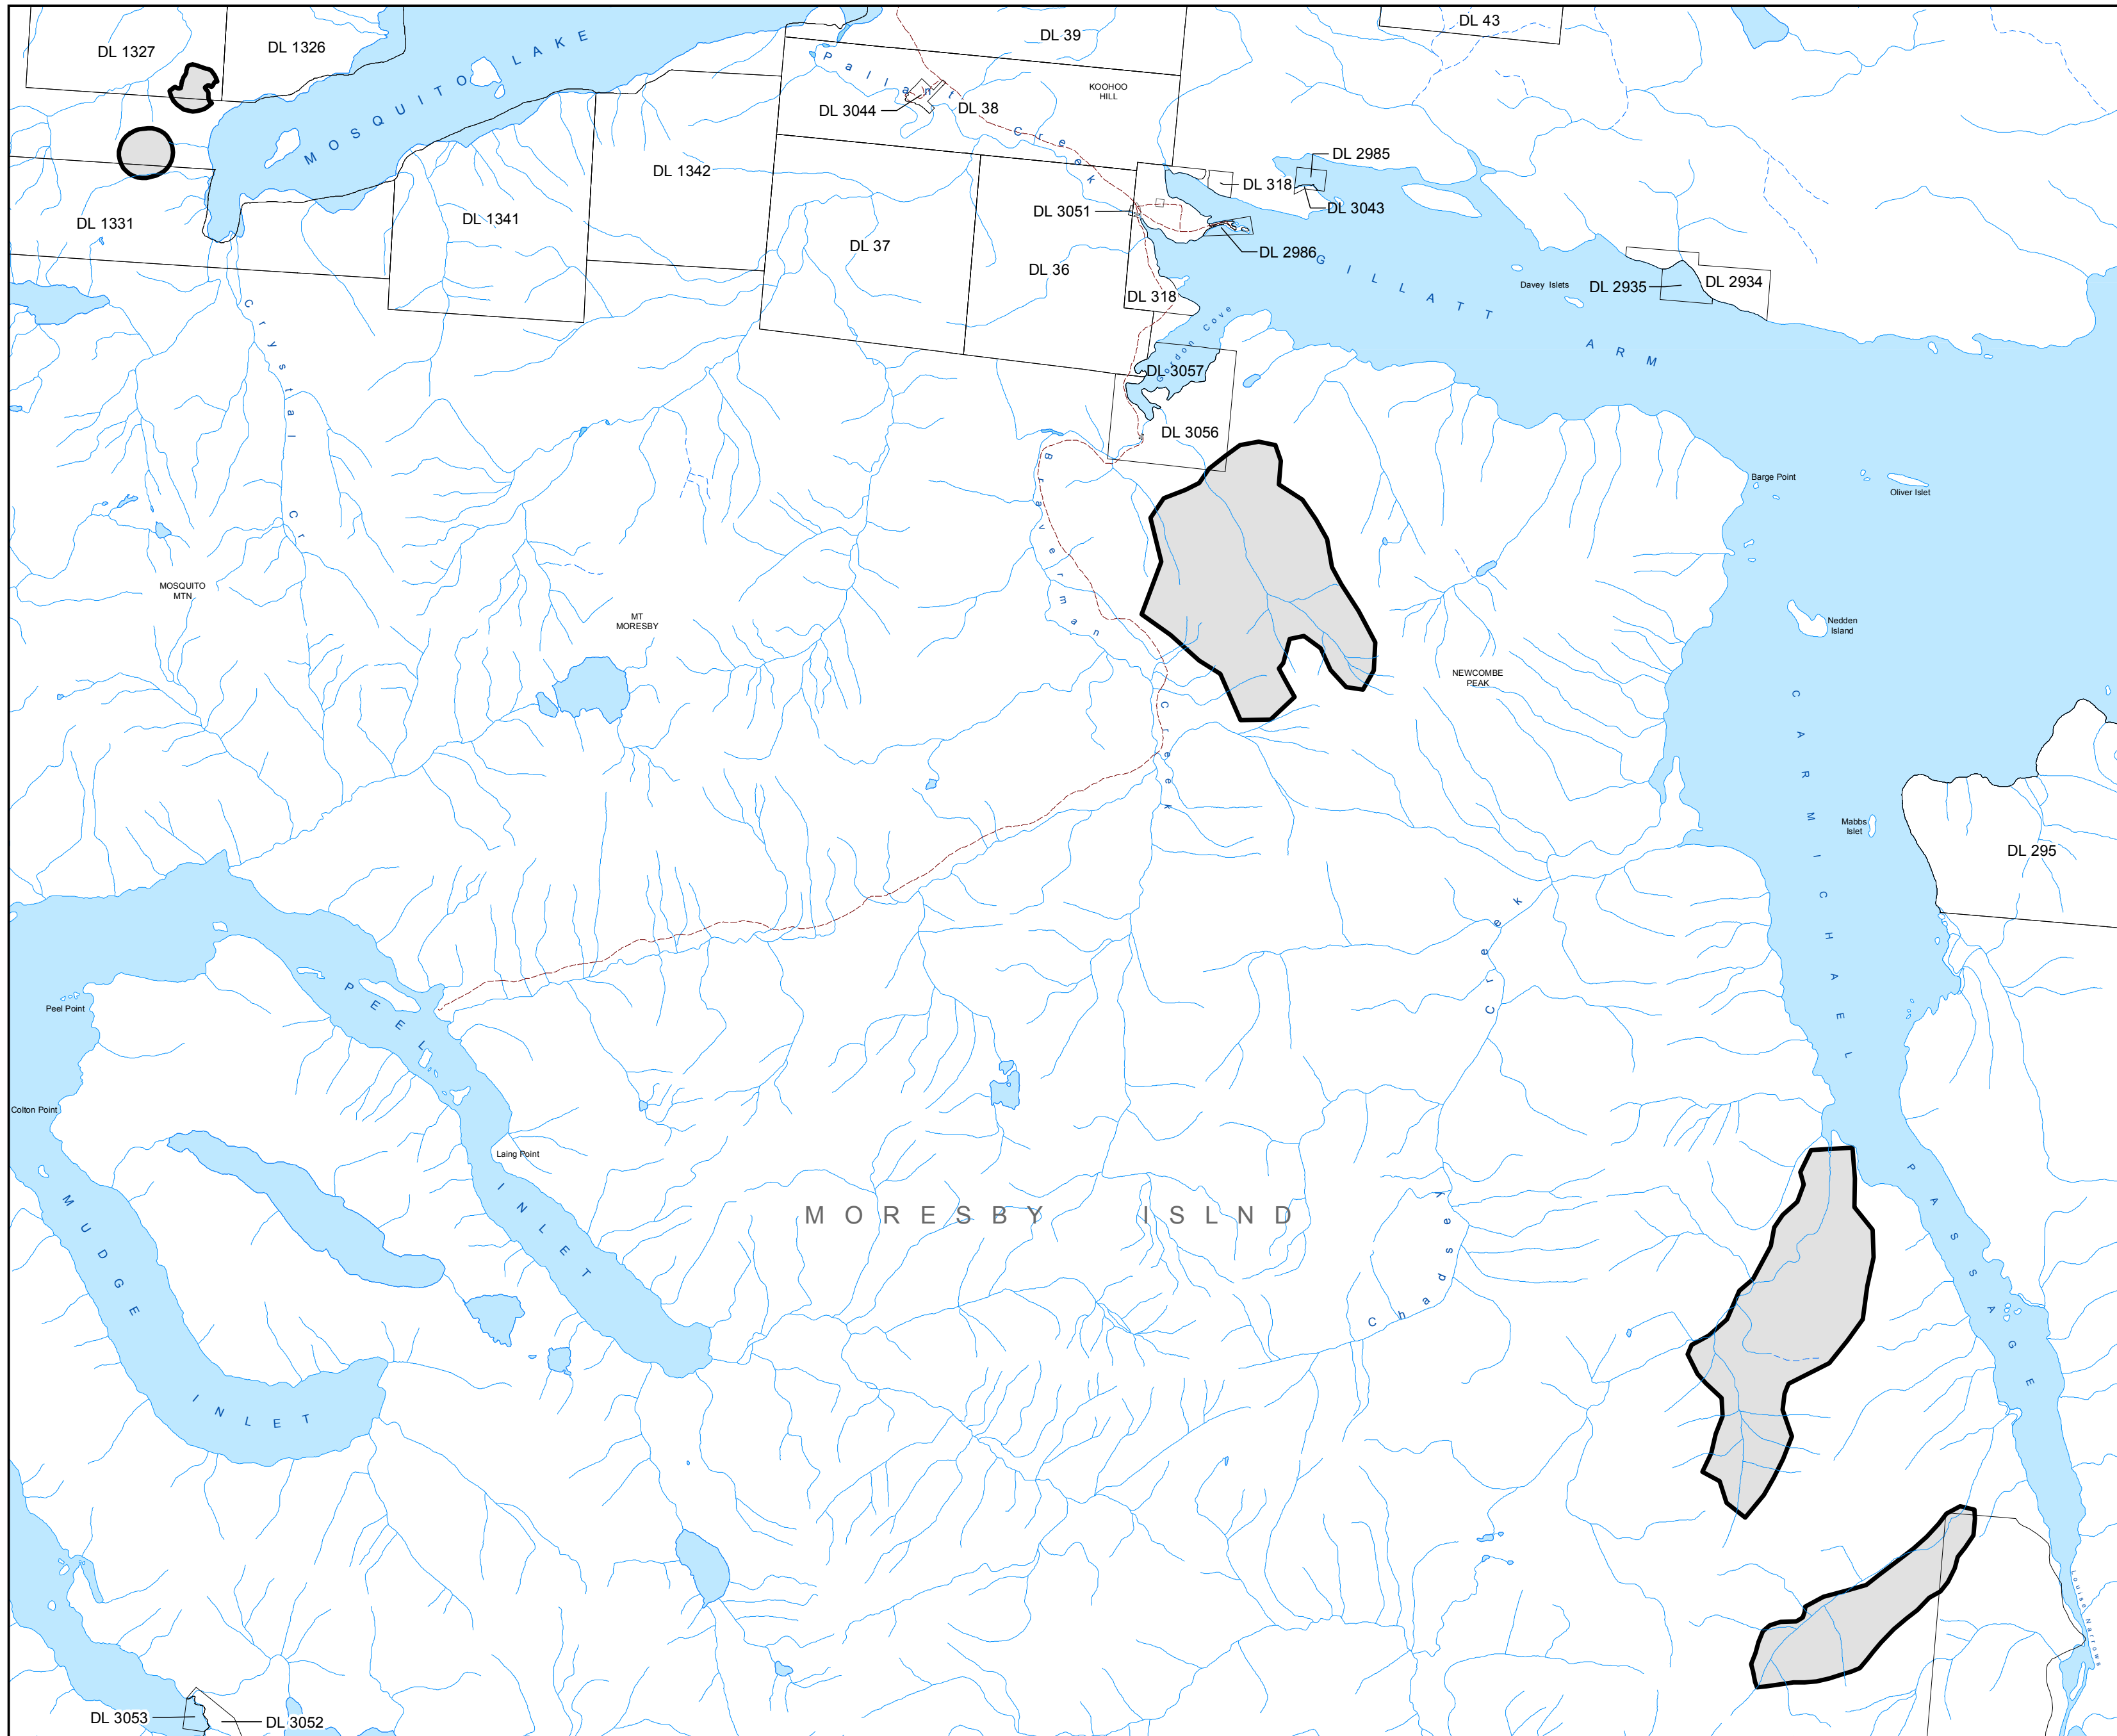

Haida Gwaii\Queen Charlotte Islands Designated Area No. 3 Schedule 20 of 23

Legend

- Haida Gwaii\Queen Charlotte Islands Designated Area No. 3

1:40,000

Key Map

Produced by: Integrated Land Management Bureau

Filename: QCI_PT13_NO3_20060707

Filepath: Haida\ArcGISProjects\Part_13_maps\QCI_PT13_NO3_20060707.mxd

Projection/Datum: Albers/NAD83

Date Created/Revised: July 07, 2006

Created by: CIS, NL, SH

Ratio scale correct at 17" X 22" pagesize