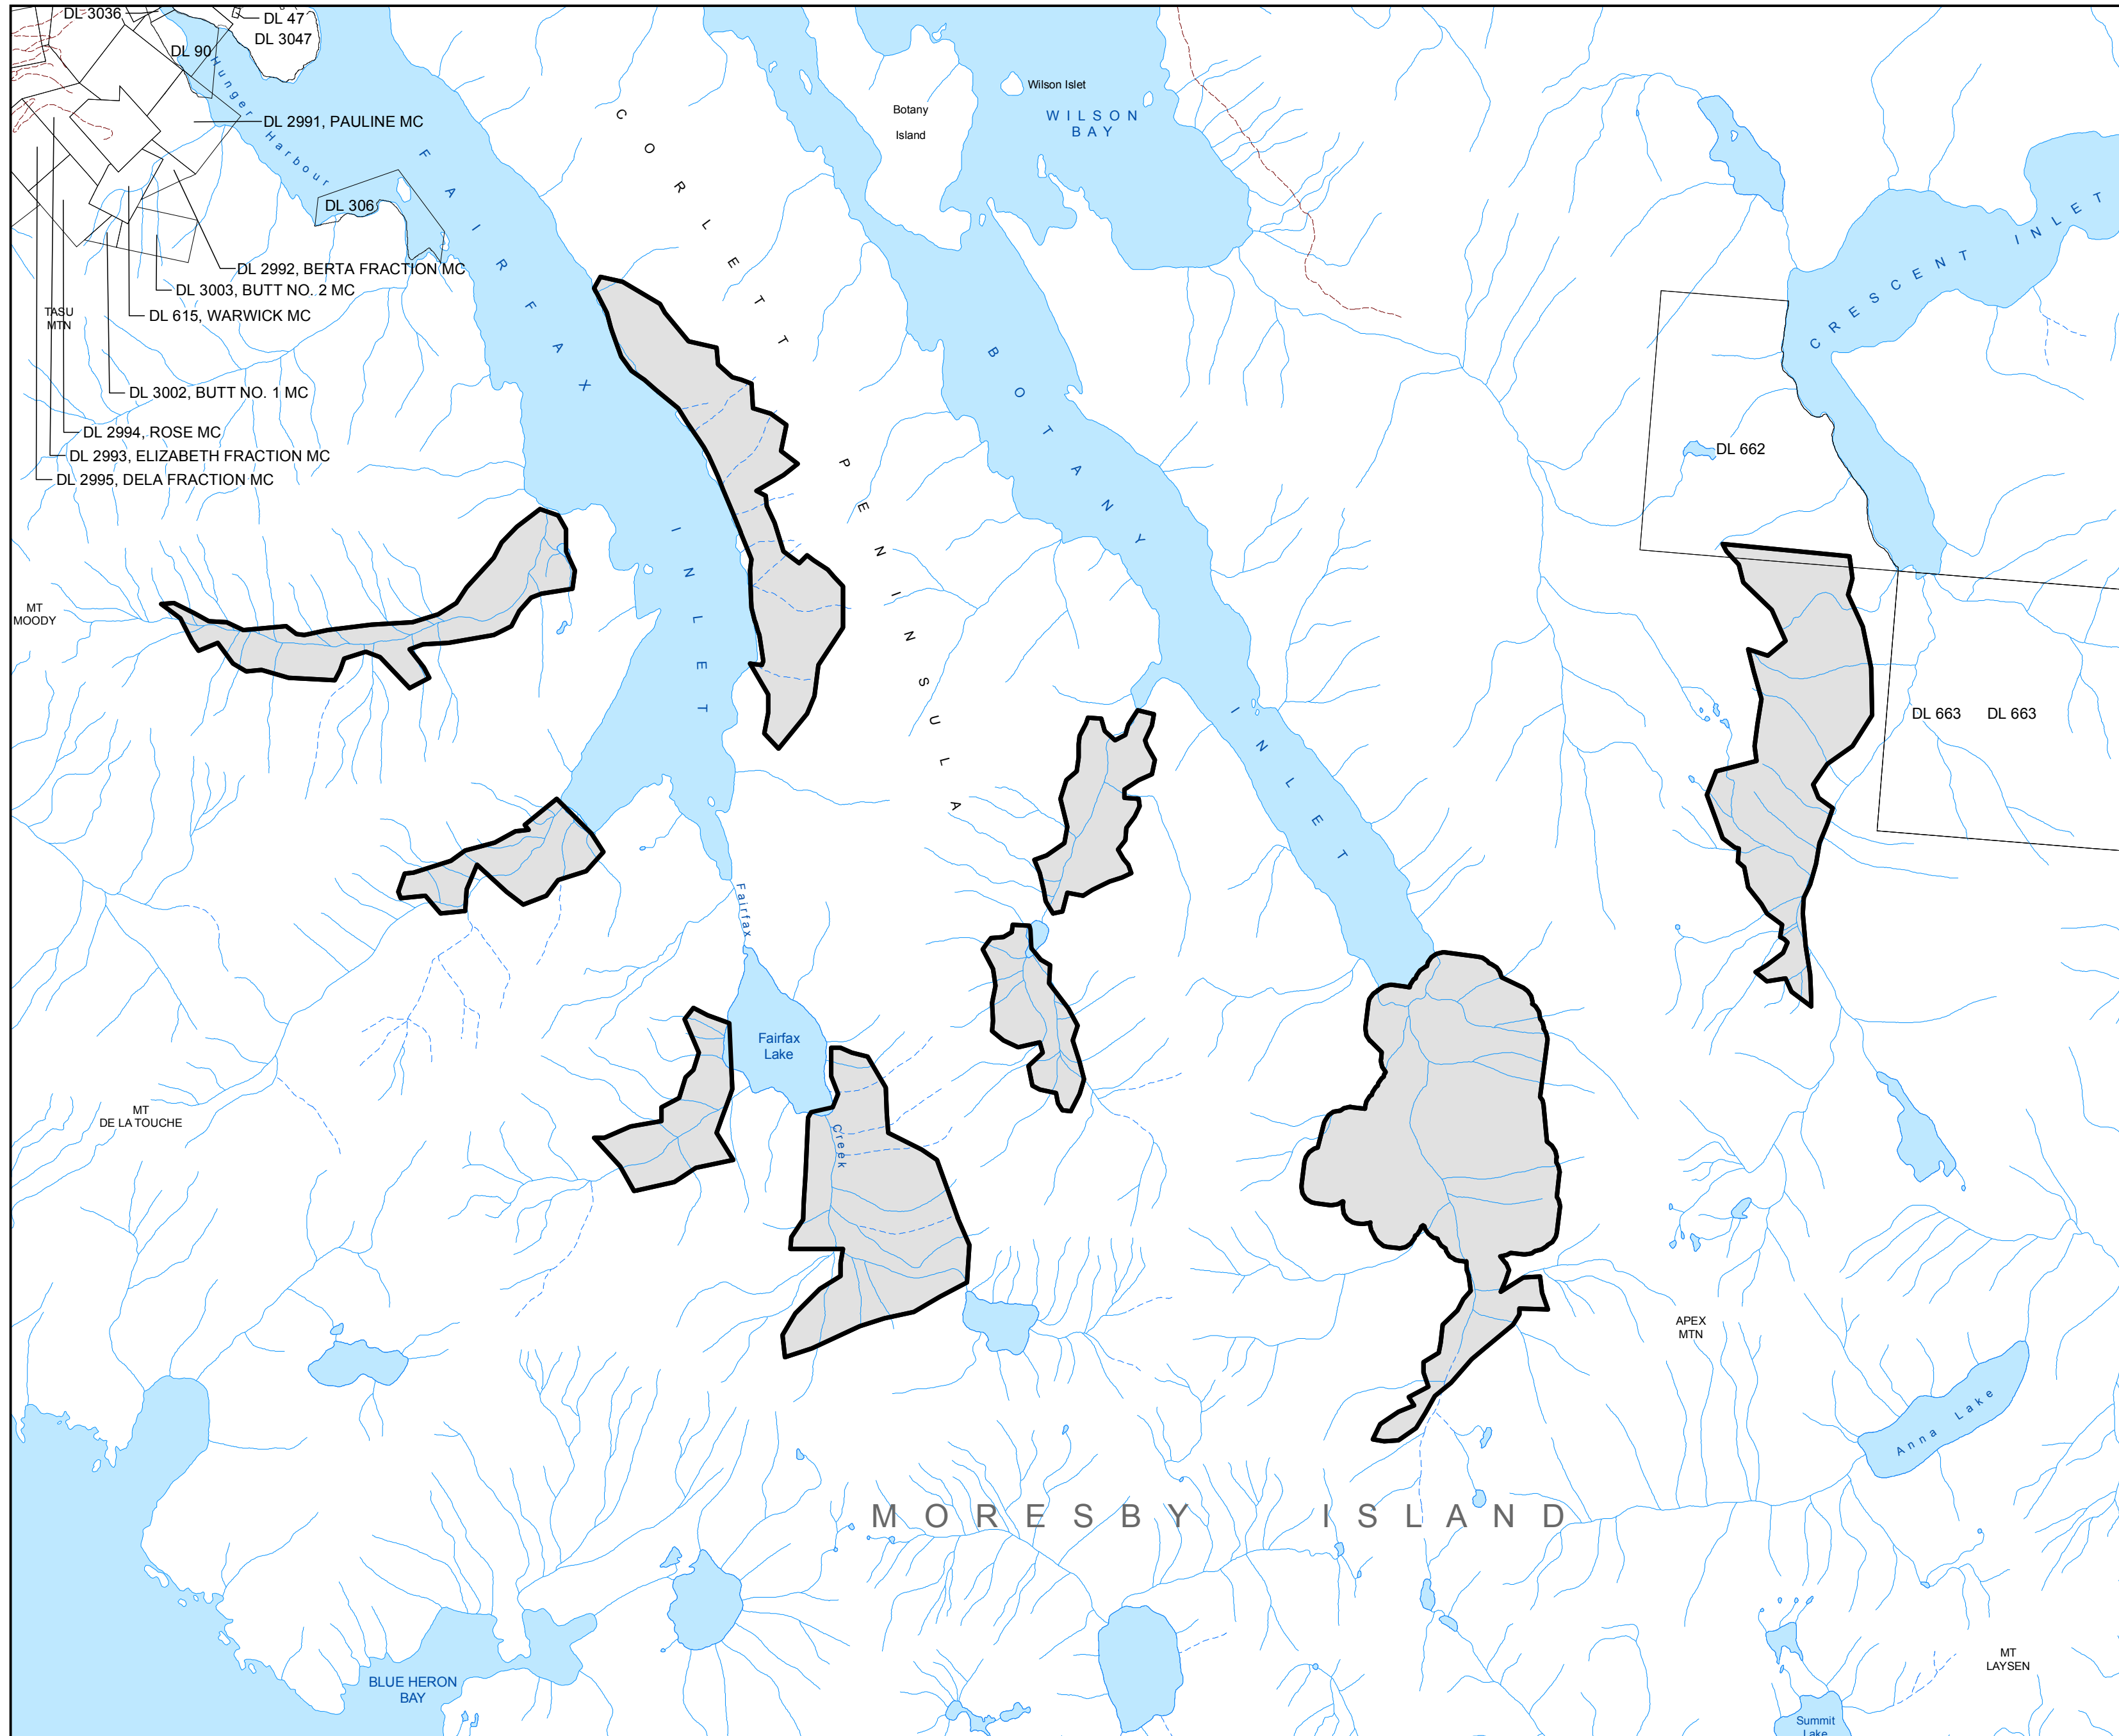

Haida Gwaii\Queen Charlotte Islands Designated Area No. 3 Schedule 23 of 23

Legend

 Haida Gwaii\Queen Charlotte Islands Designated Area No. 3

1:30,000

Key Map

Produced by: Integrated Land Management Bureau

Filename: QCI_PT13_NO3_20060707

Filepath: Haida\ArcGISProjects\Part_13_maps\QCI_PT13_NO3_20060707.mxd

Projection/Datum: Albers/NAD83

Date Created/Revised: July 07, 2006

Created by: CIS, NL, SH

Ratio scale correct at 17" X 22" pagesize