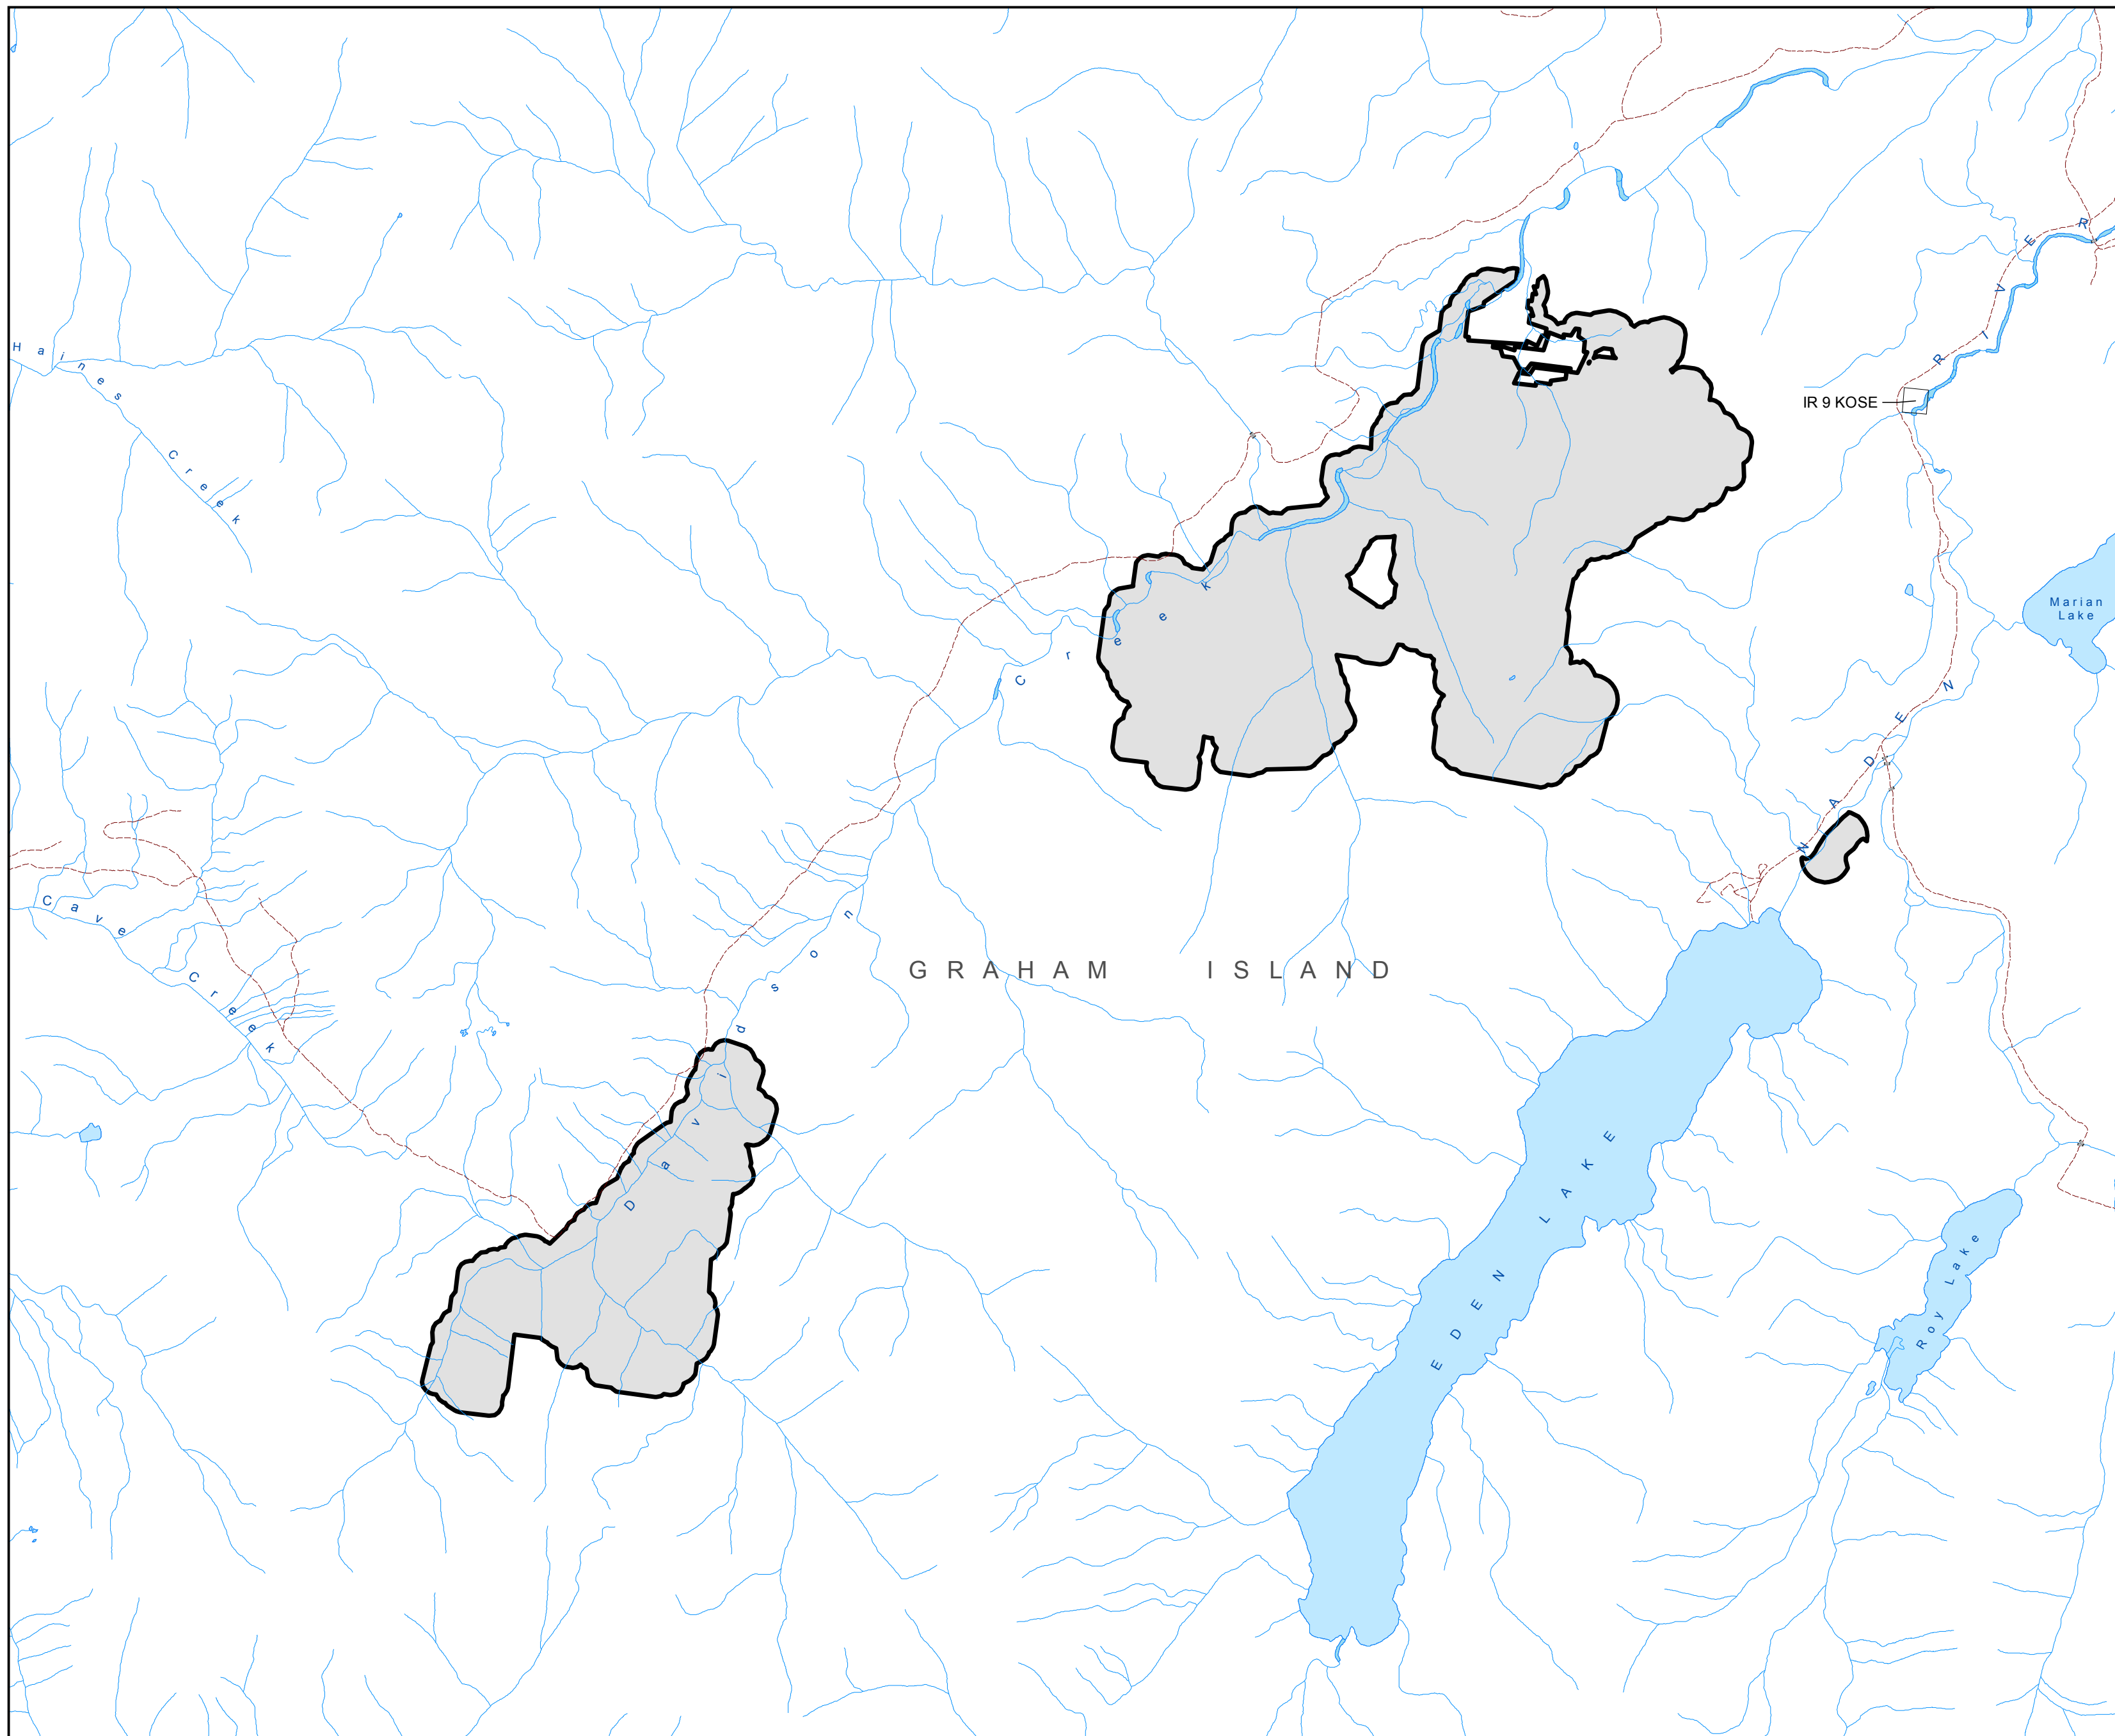

# Haida Gwaii\Queen Charlotte Islands Designated Area No.3 Schedule 3 of 23

## Legend

 Haida Gwaii/Queen Charlotte Islands Designated Area No. 3

1:40,000

## Key Map

Produced by: Integrated Land Management Bureau

Filename: QCI\_PT13\_NO3\_20060707

Filepath: Haida\ArcGISProjects\Part\_13\_maps\QCI\_PT13\_NO3\_20060707.mxd

Projection/Datum: Albers/NAD83

Date Created/Revised: July 07, 2006

Created by: CIS, NL, SH

Ratio scale correct at 17" X 22" pagesize