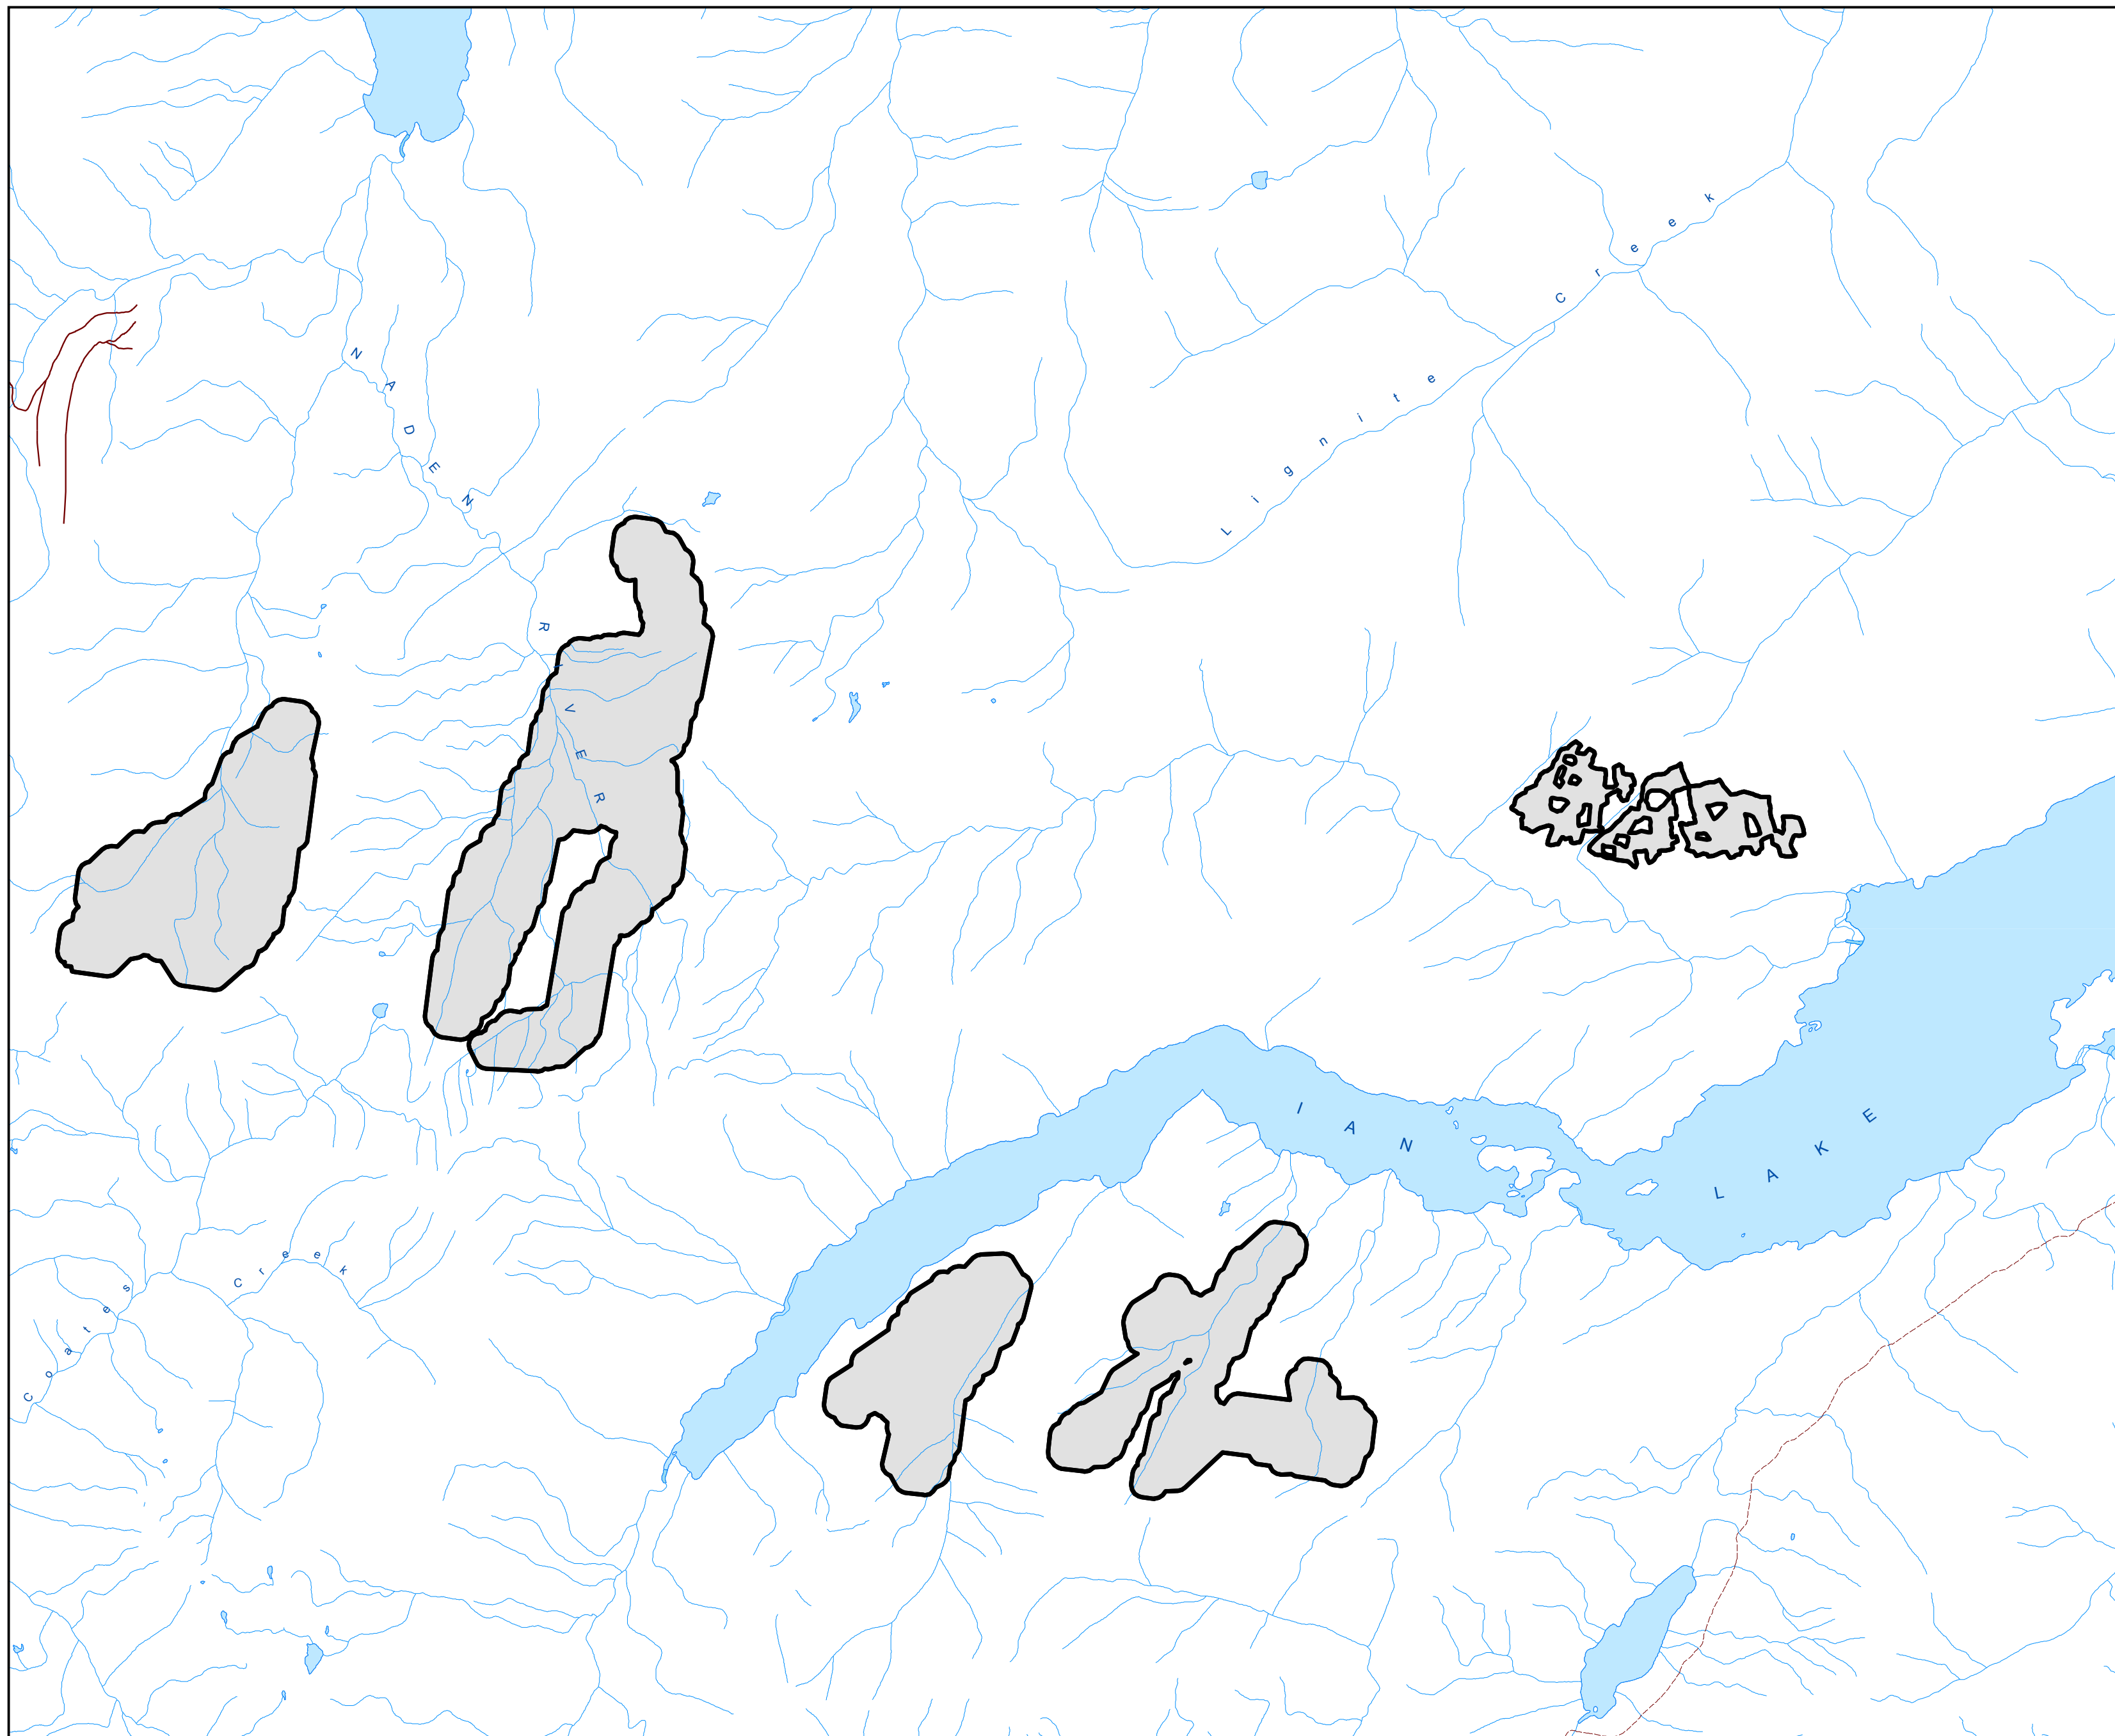

Haida Gwaii\Queen Charlotte Islands Designated Area No.3 Schedule 5 of 23

Legend

 Haida Gwaii/Queen Charlotte Islands Designated Area No. 3

1:40,000

Key Map

Produced by: Integrated Land Management Bureau

Filename: QCI_PT13_NO3_20060707

Filepath: Haida\ArcGISProjects\Part_13_maps\QCI_PT13_NO3_20060707.mxd

Projection/Datum: Albers/NAD83

Date Created/Revised: July 07, 2006

Created by: CIS, NL, SH

Ratio scale correct at 17" X 22" pagesize