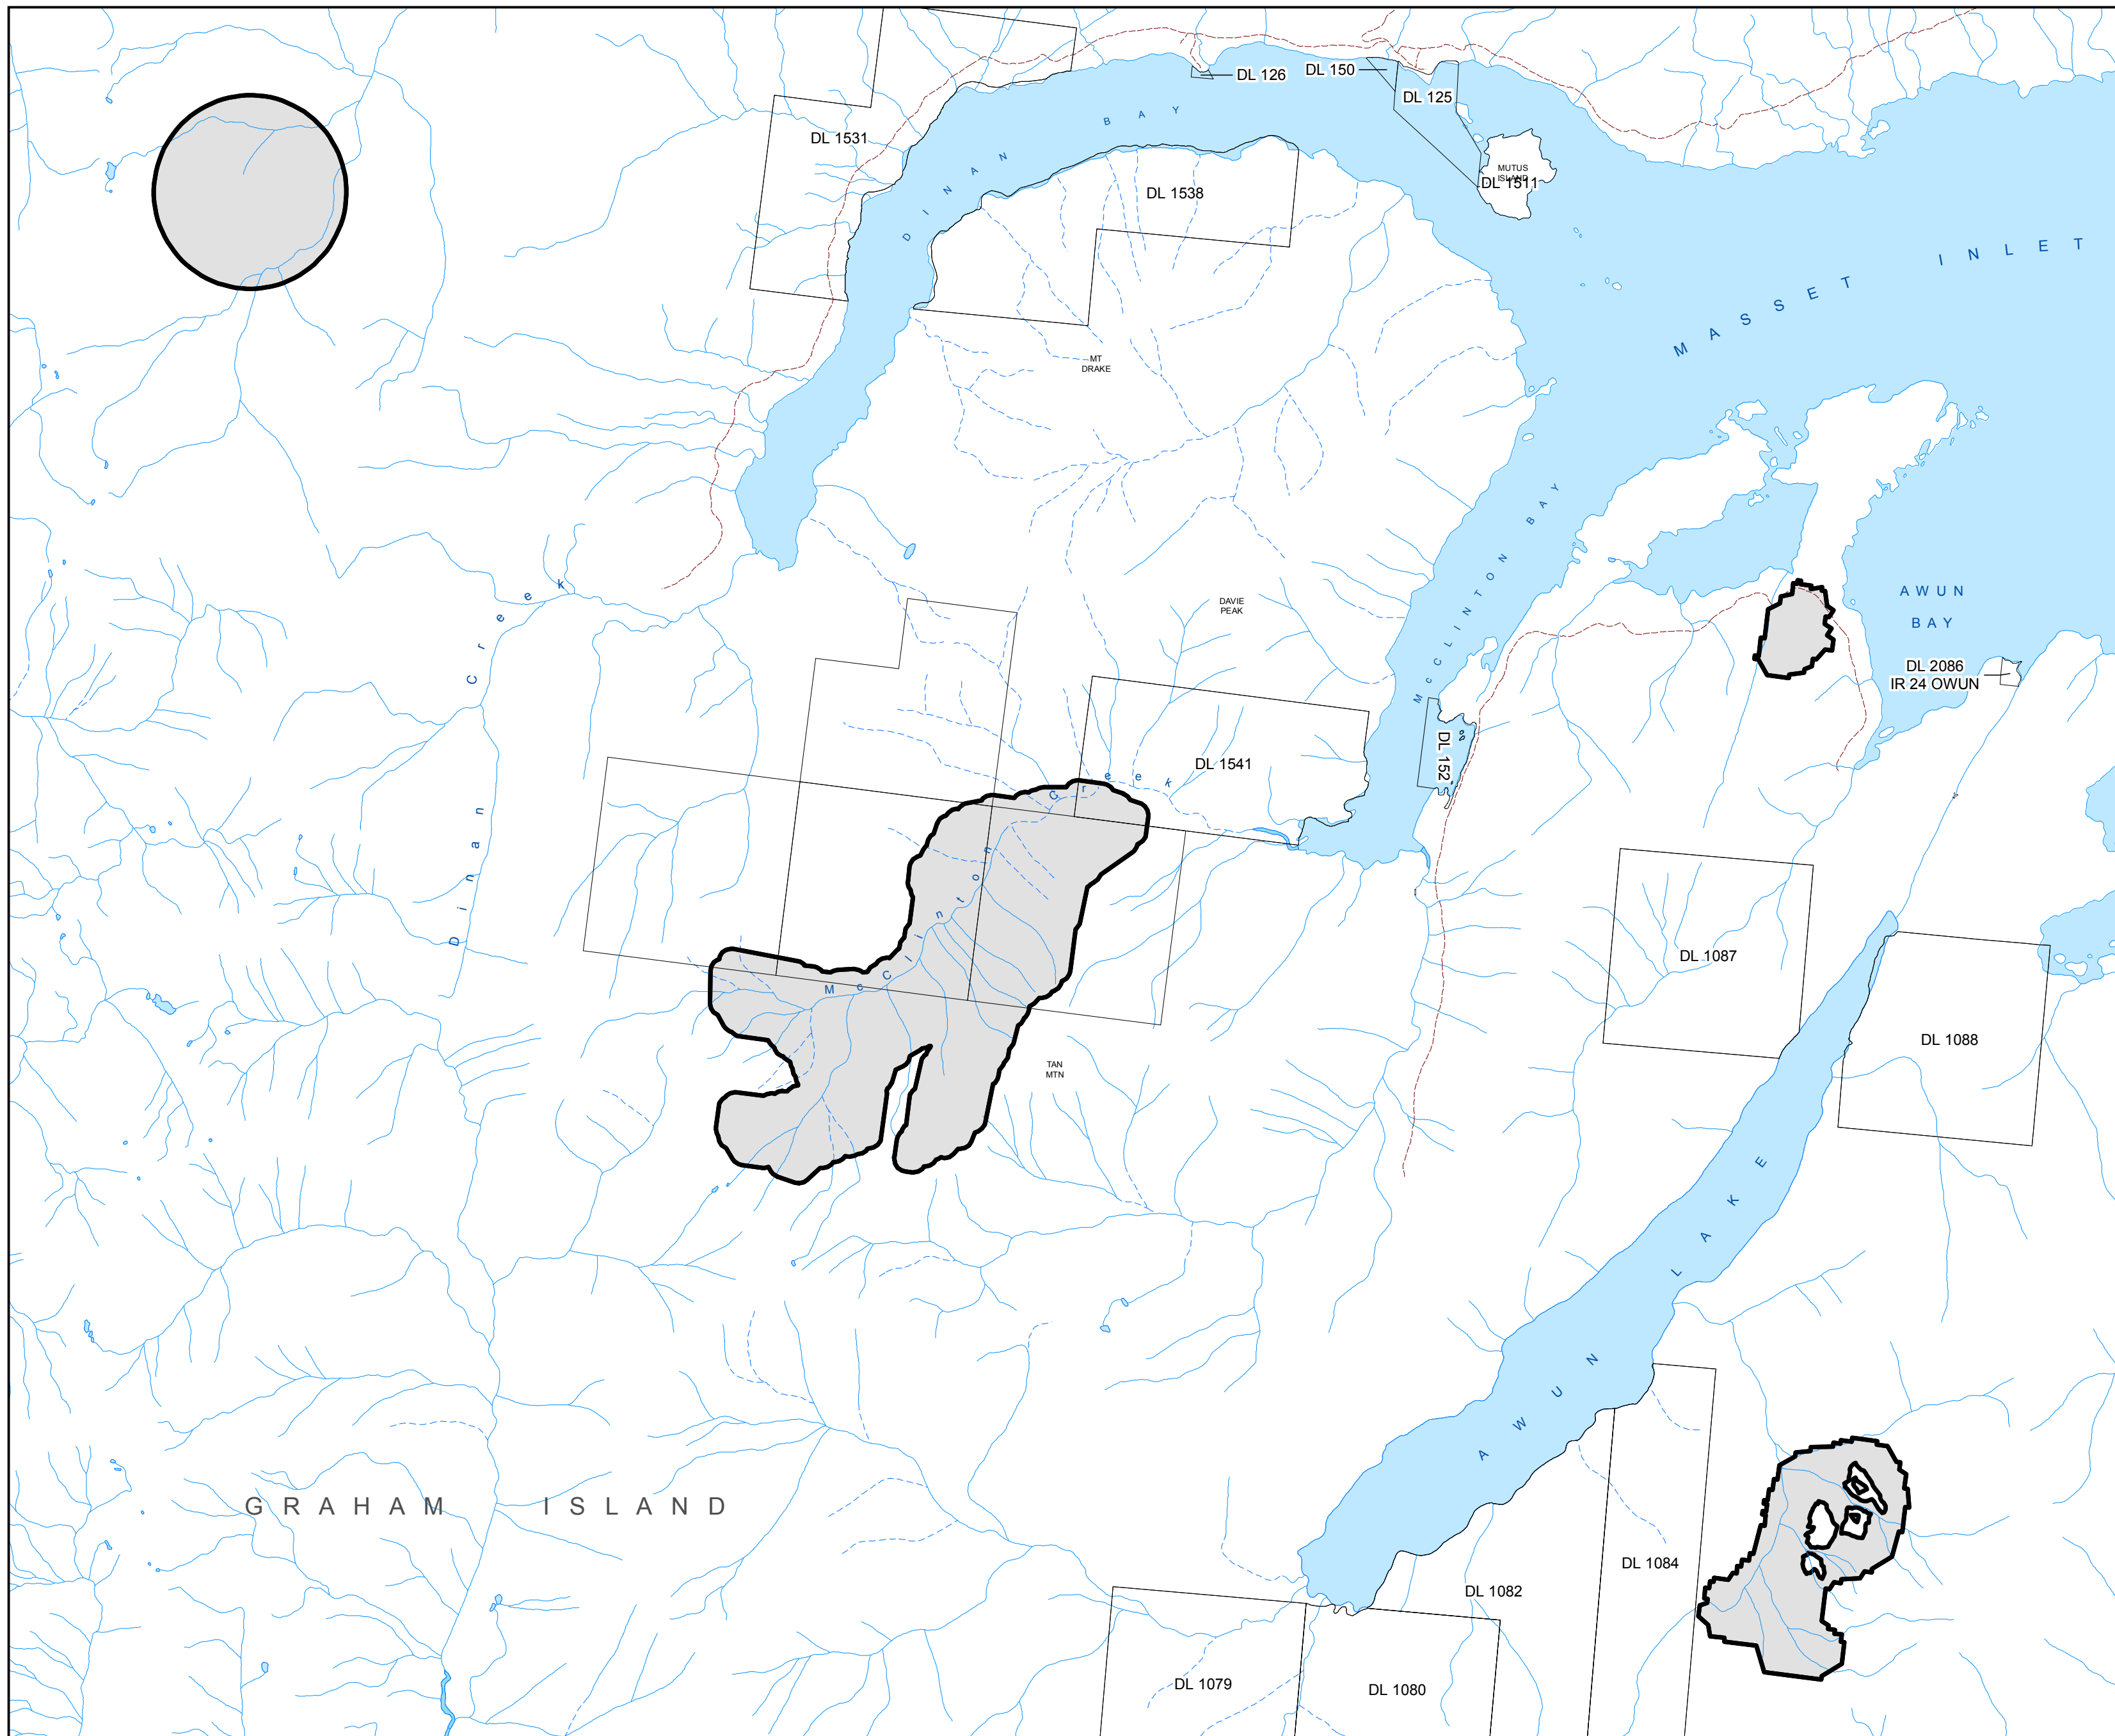

# Haida Gwaii\Queen Charlotte Islands Designated Area No.3

## Schedule 8 of 23

### Legend

 Haida Gwaii/Queen Charlotte Islands Designated Area No. 3

1:40,000