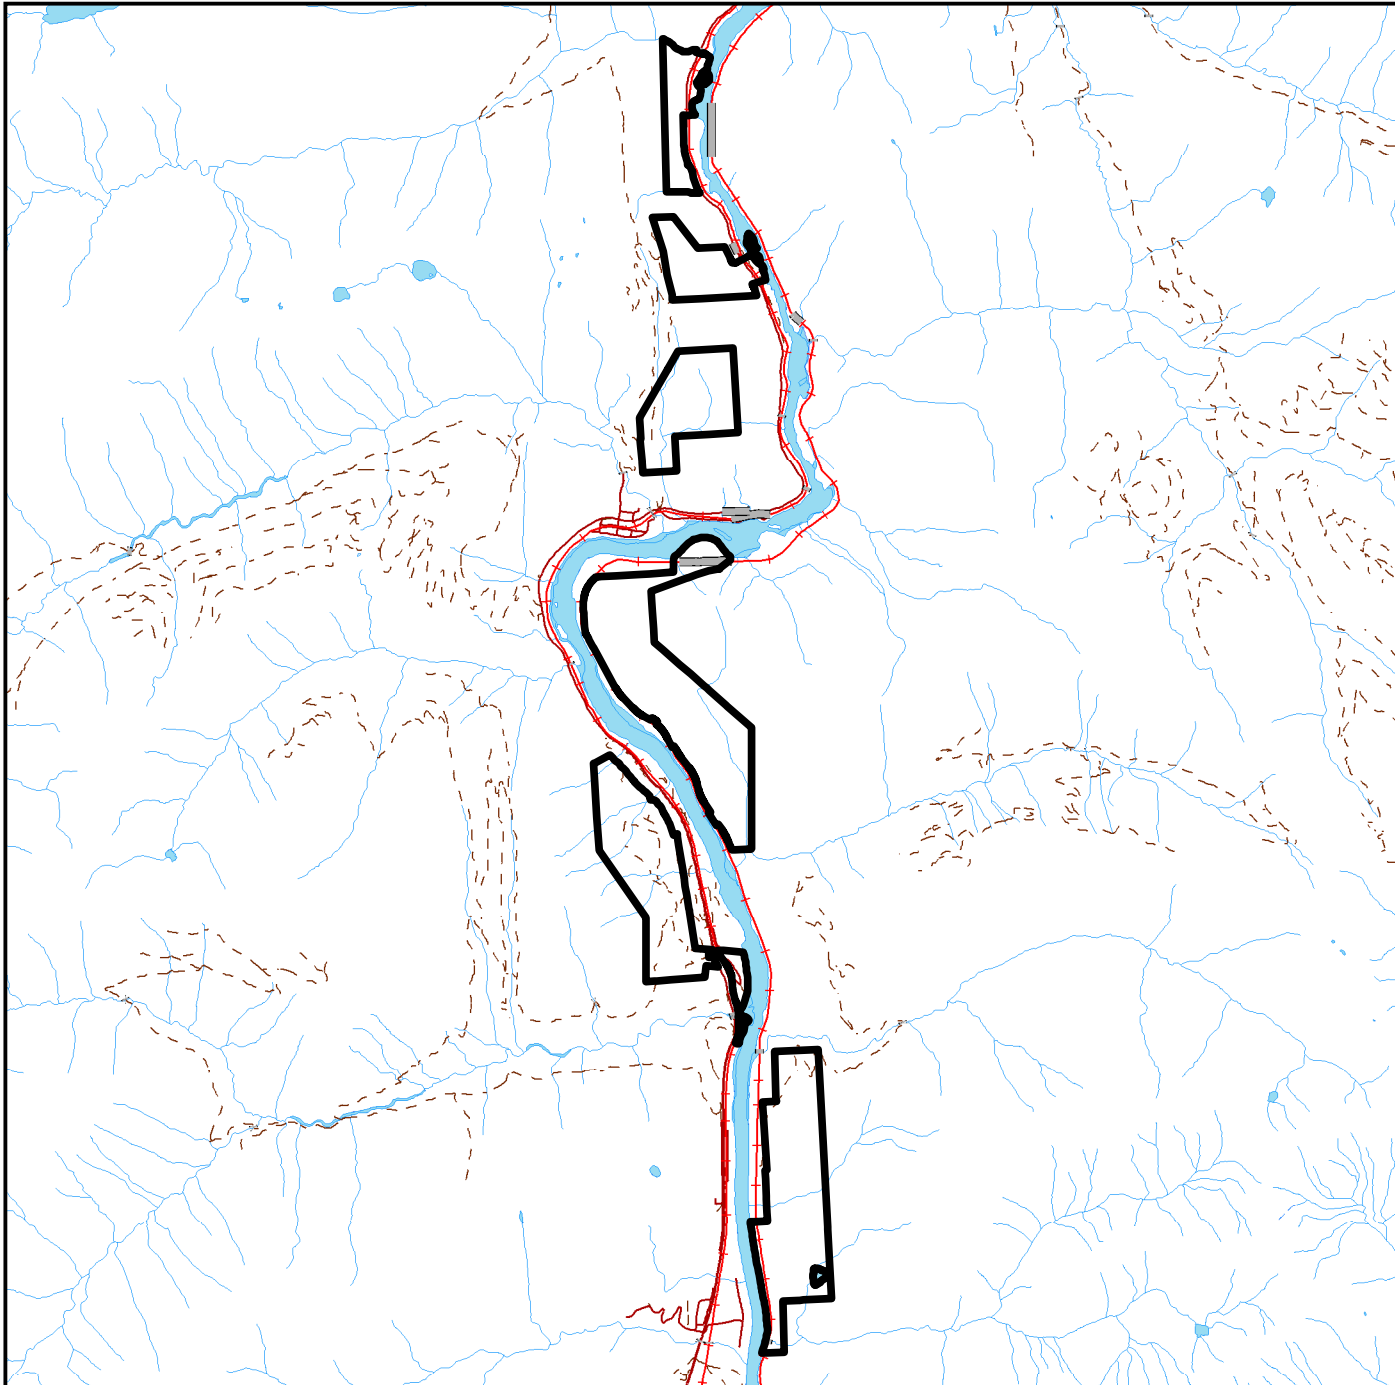

Yale AIP Designated Area Appendix

Legend

 Yale AIP Designated Area

1:90,000

Key Map

Produced by: Integrated Land Management Bureau

Filepath: N:\projects\yale\arcgis\projects\designated_area_Part13.mxd
Projection/Datum: Albers Equal Area Coni/NAD83
Date Created/Revised: September 13, 2005
Created by: BSB, NL

Ministry of
Aboriginal Relations
and Reconciliation