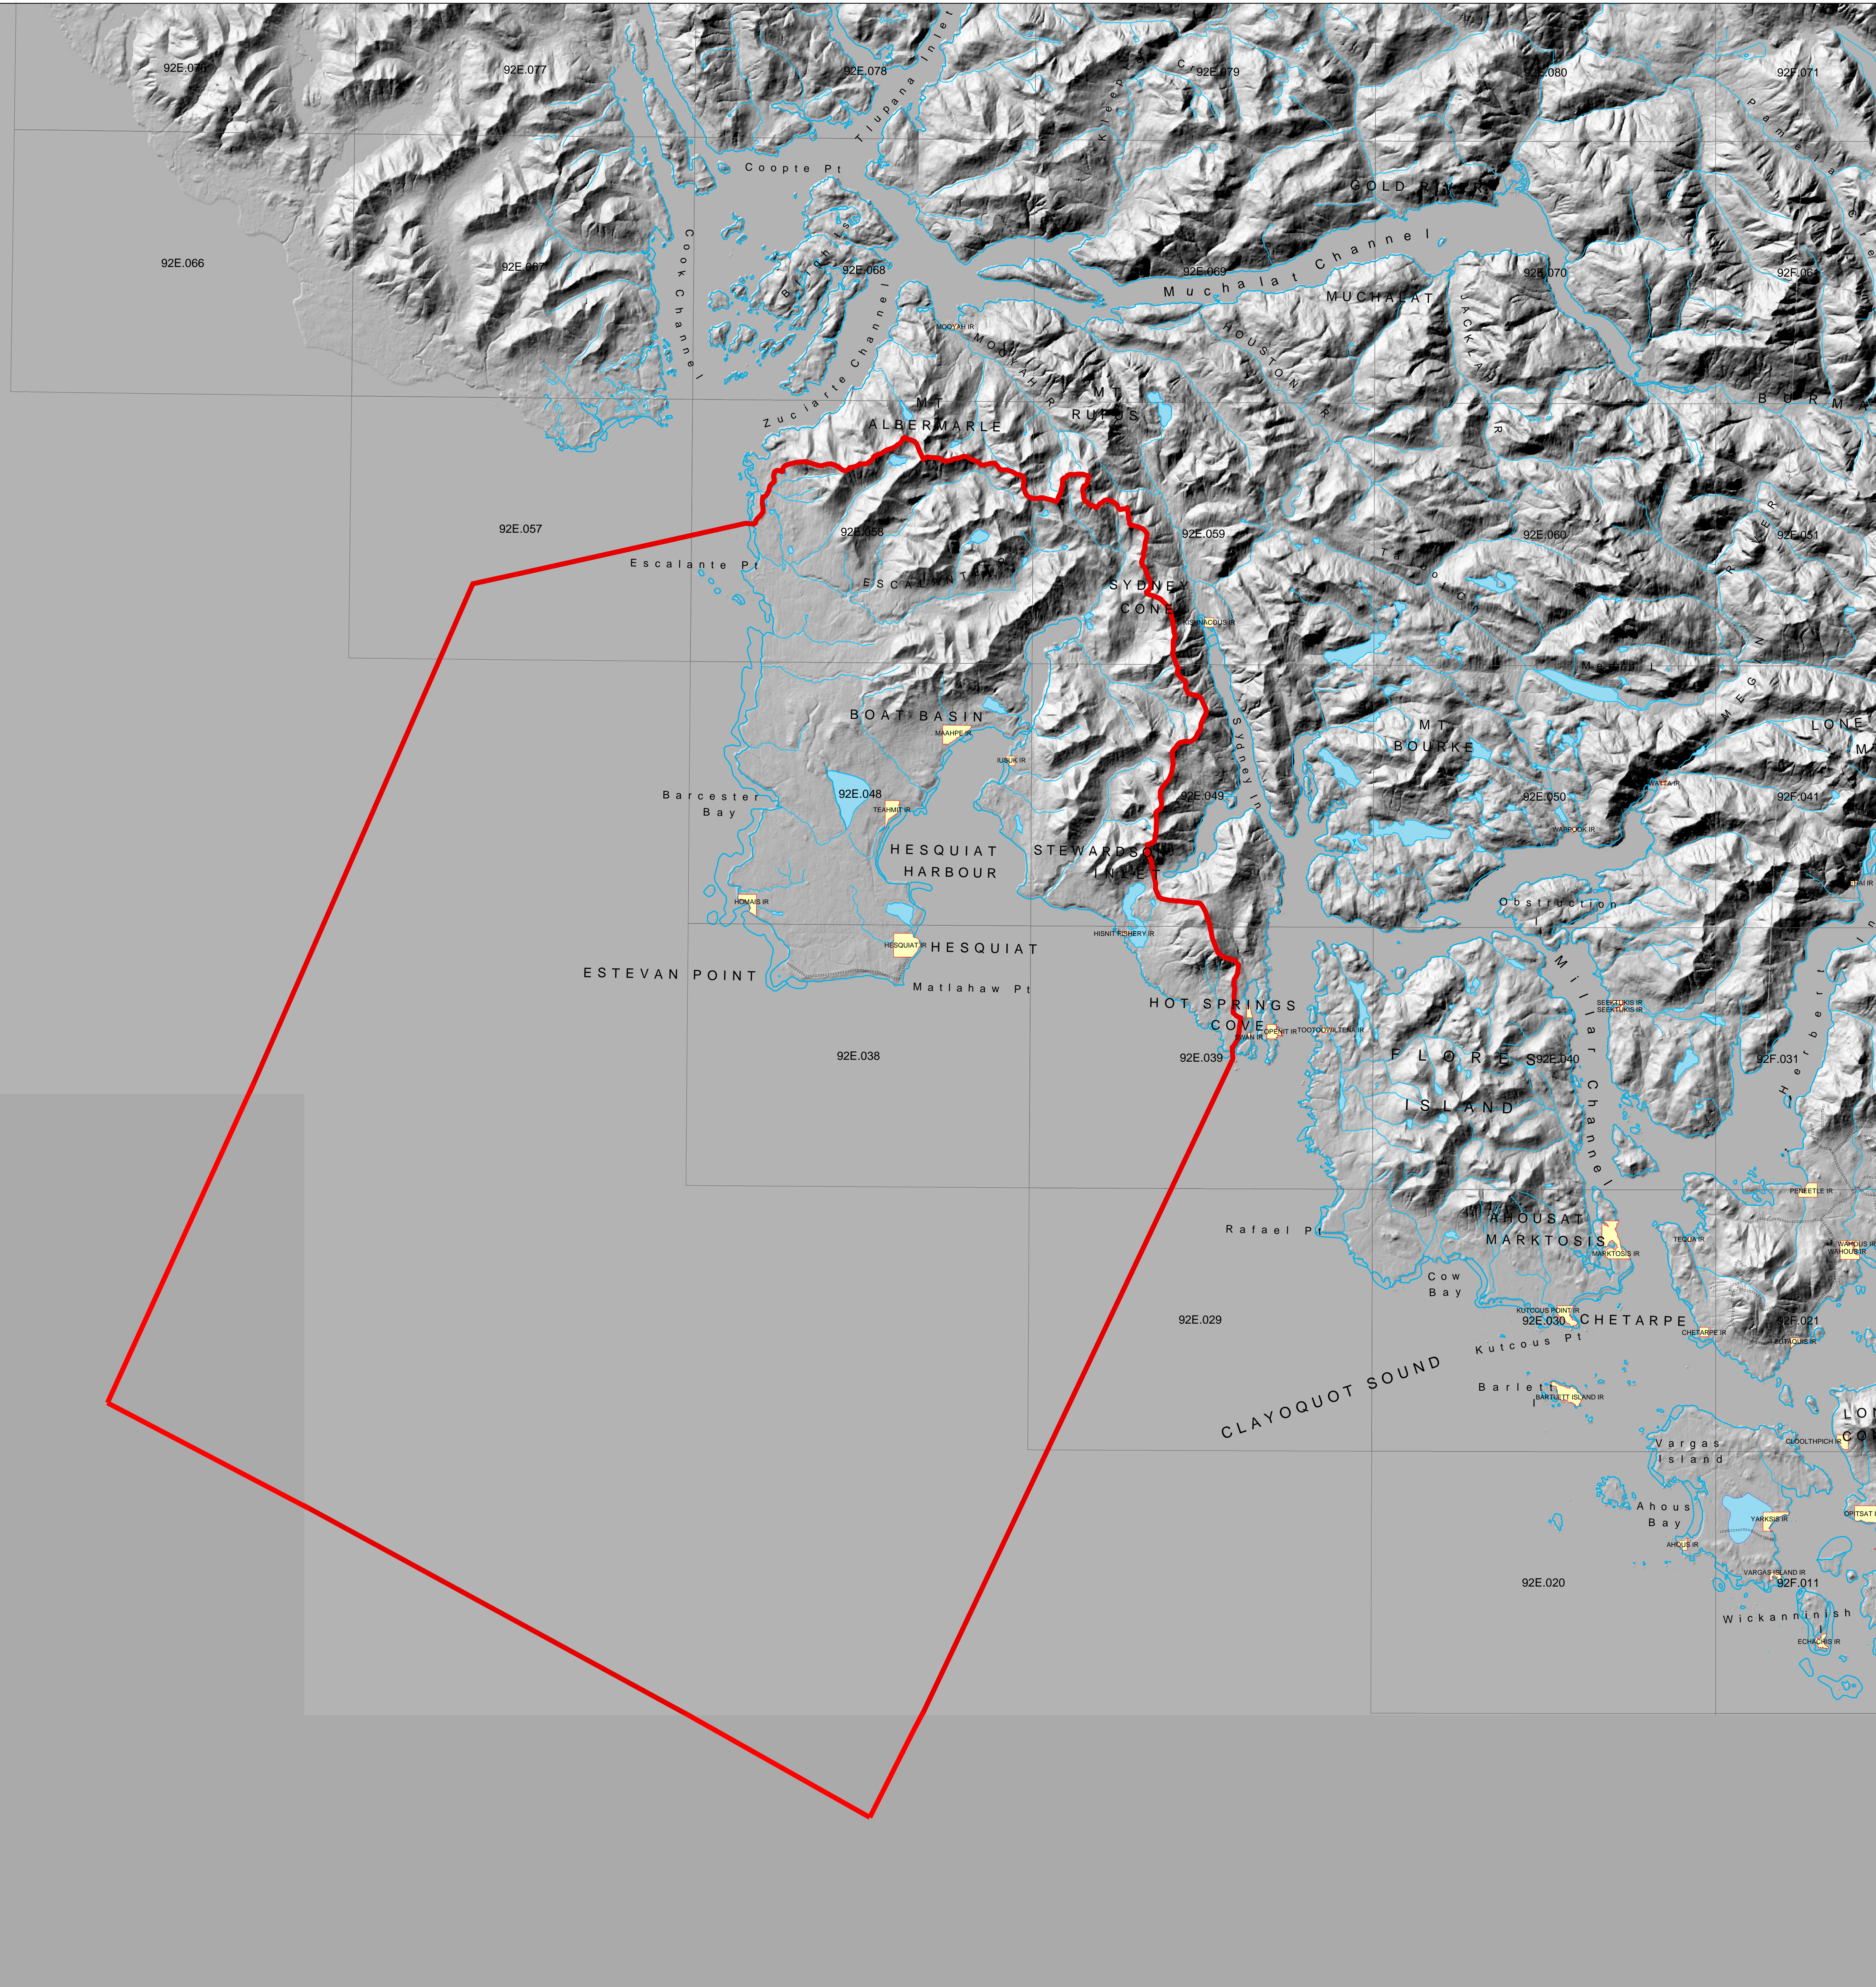

**ASSERTED FIRST NATIONS
TRADITIONAL TERRITORIES,
MOF SOUTH ISLAND FOREST DISTRICT
HESQUIAHT FIRST NATION**

Map last updated August 15th, 2005

Legend

- South Island Indian Reserves
- Hesquiat First Nation

This map is not intended to create, recognize, limit or deny any aboriginal right, including title, that First Nations may have or impose any obligations on Province of British Columbia, the Ministry of Forests or alter the legal status, or resources within the Province or the existing legal authority of BC. First Nations update and modify periodically their asserted traditional territory boundaries, and although every effort has been made to ensure the accuracy, currency and reliability of the content, MoF accepts no responsibility in that regard.