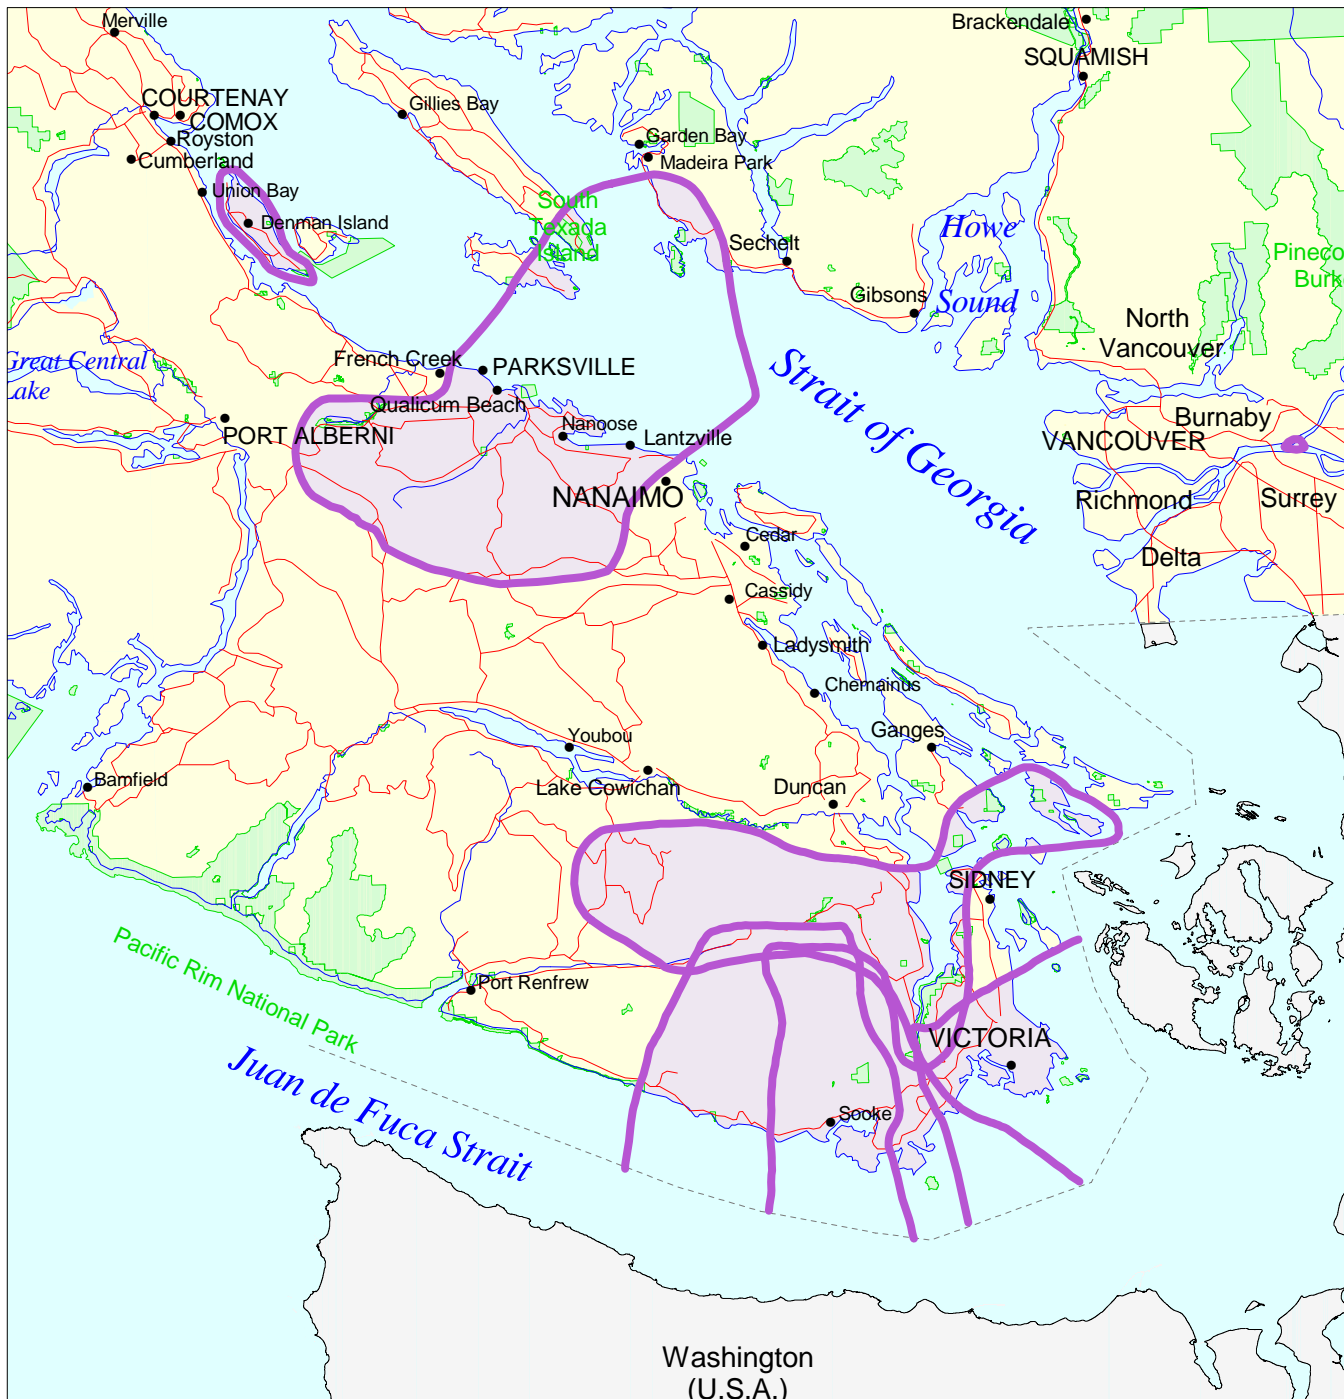

TREATY NEGOTIATIONS IN BRITISH COLUMBIA

STATEMENT OF INTENT BOUNDARY  
TE'MEXW TREATY ASSOCIATION

LEGEND

- Statement of Intent Boundary
- Roads
- Populated Places
- Parks and Protected Areas

Members of the Te'Mexw Treaty Association are the:  
Beecher Bay, Malahat, Nanoose, Songhees, T'Sou-ke First Nations

The boundary on this map represents the approximate boundary of a traditional territory as described in a First Nation Statement of Intent to negotiate treaties which has been submitted to the B.C. Treaty Commission. The boundary is illustrative only and may be updated in the future. Publication of this map does not imply that the First Nations, the Province of British Columbia, or the Government of Canada have agreed to the boundary shown. The Statement of Intent boundaries of neighbouring and overlapping First Nations are not shown.