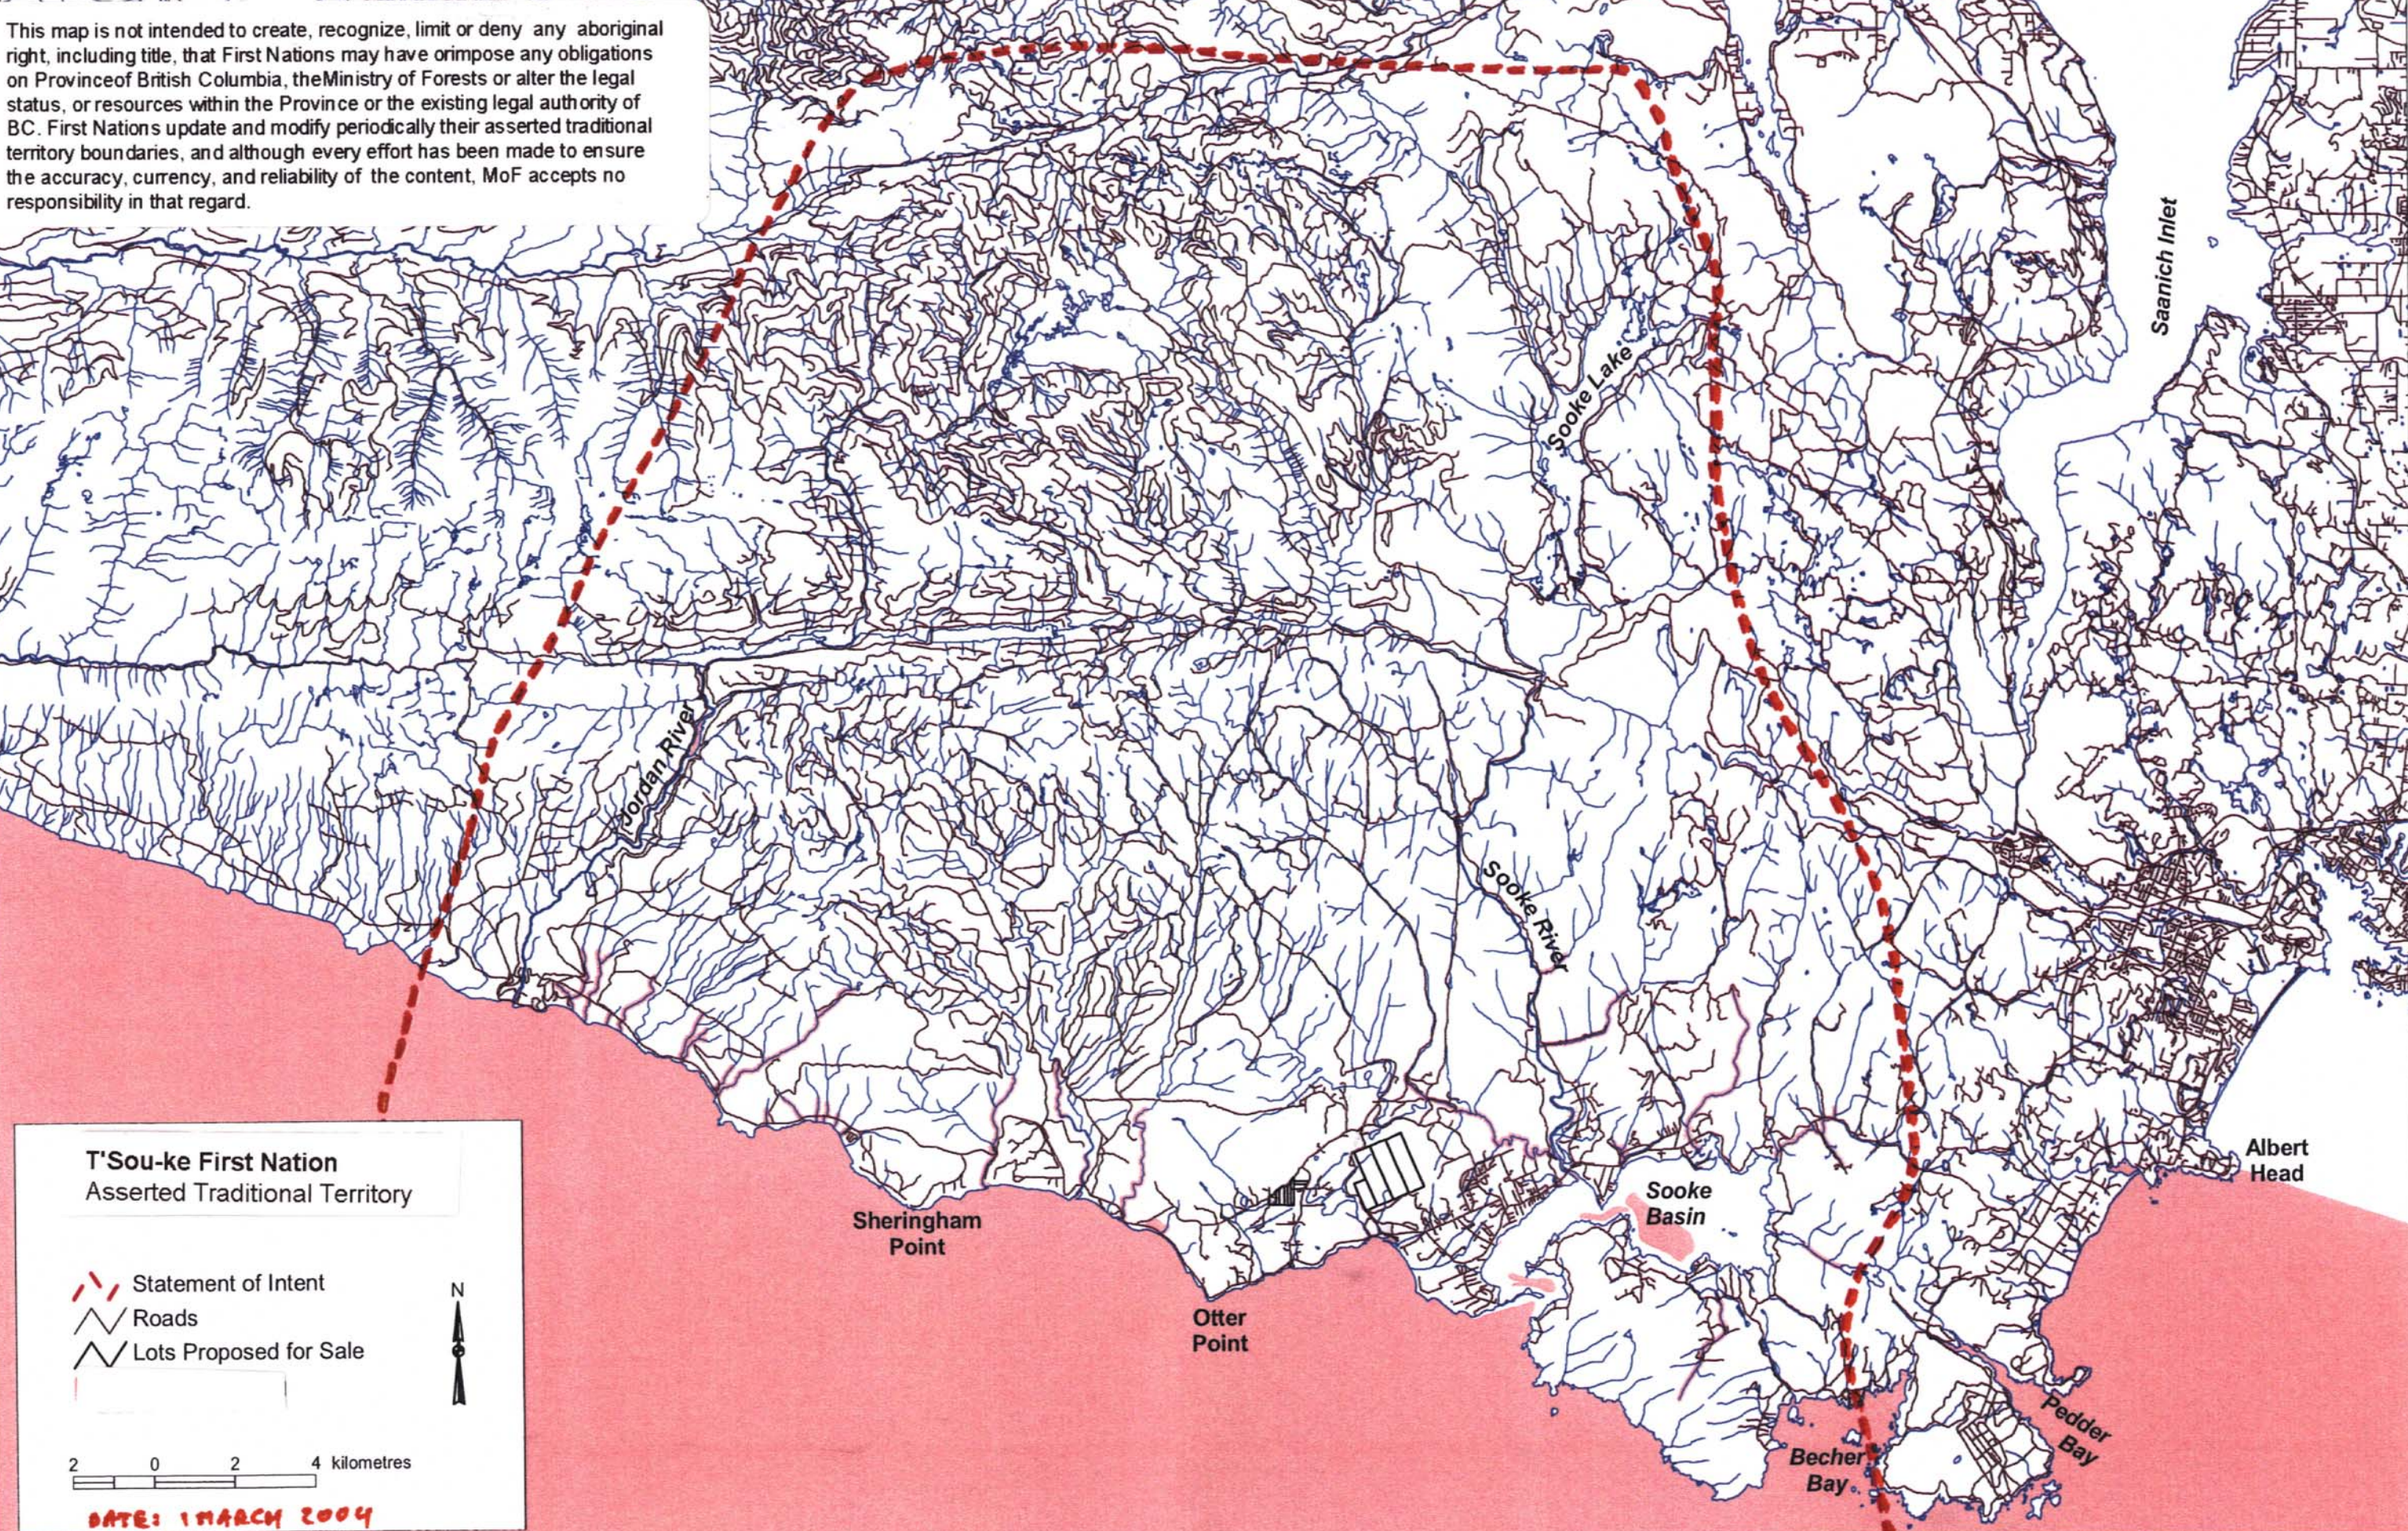

This map is not intended to create, recognize, limit or deny any aboriginal right, including title, that First Nations may have or impose any obligations on Province of British Columbia, the Ministry of Forests or alter the legal status, or resources within the Province or the existing legal authority of BC. First Nations update and modify periodically their asserted traditional territory boundaries, and although every effort has been made to ensure the accuracy, currency, and reliability of the content, MoF accepts no responsibility in that regard.

T'Sou-ke First Nation
Asserted Traditional Territory

-  Statement of Intent
-  Roads
-  Lots Proposed for Sale

2 0 2 4 kilometres

DATE: 1 MARCH 2004