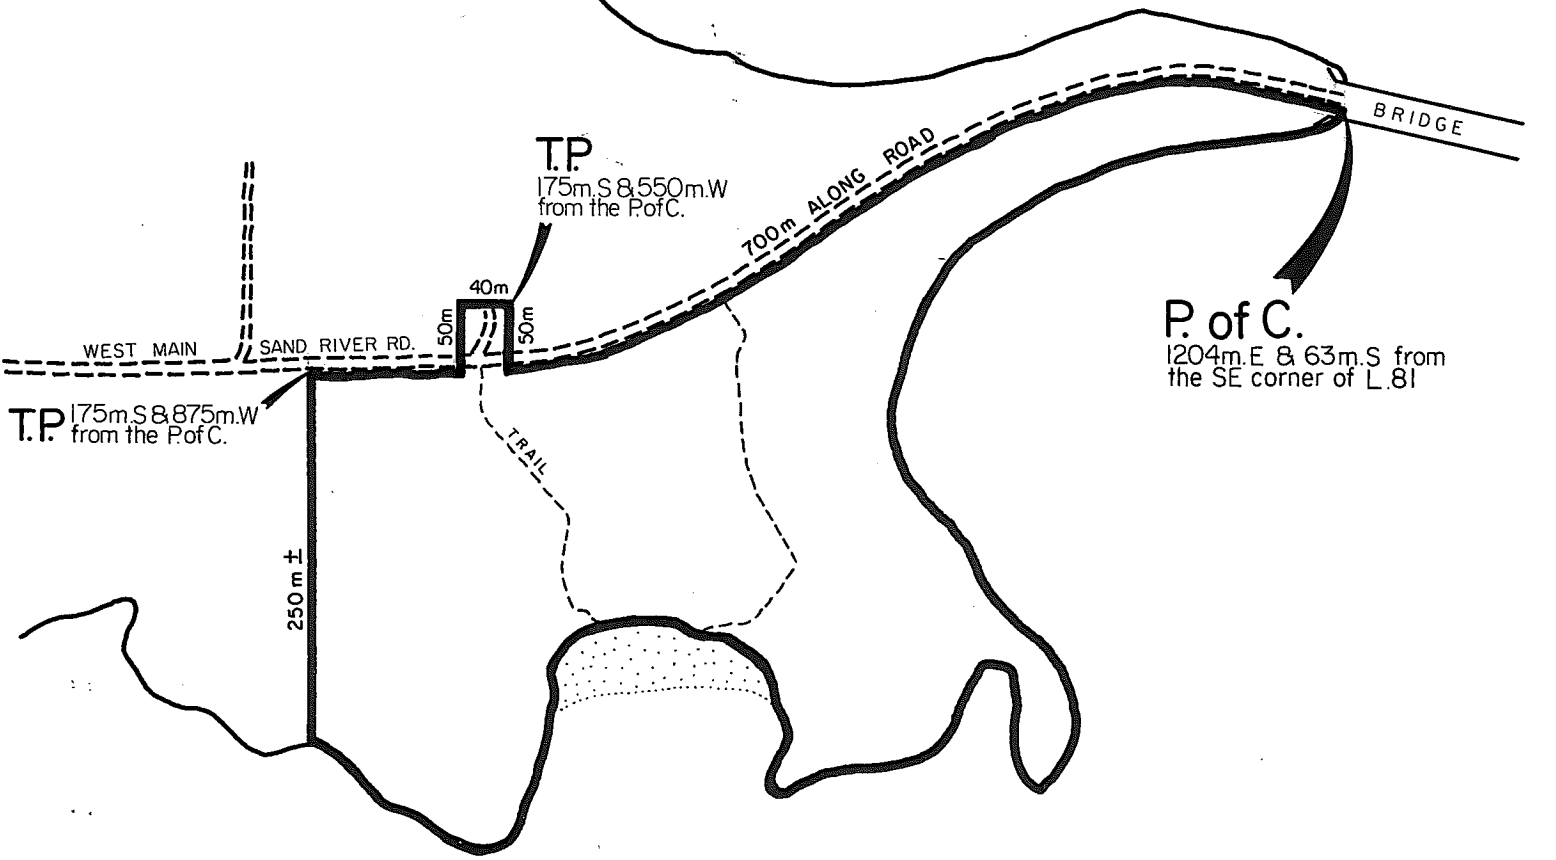

Province of
British Columbia
Ministry of
Forests

MAP OF **CLAYOQUOT ARM BEACH
RECREATION SITE 900-3131**

EXHIBIT 'A'

U.T.M.	Zone	East					North					Reg	Compt.	L						
Grid	1	0	3	1	0	5	0	0	5	4	4	1	0	0	0	5	0	1	0	F
FOREST REGION	01 Vancouver										LAND DISTRICT	Clayoquot								
DISTRICT	7 Port Alberni										OUTLINE									

Date JUNE 9, 1988
 Ref. Map 92F/4
 Base Used 92F/4
 Scale 1: 5000
 Area 14 hectares ±

Type	MANAGEMENT UNIT T	Number	TIMBER SUPPLY AREA 38 ARROWSMITH	PULPWOOD AGREEMENT	CASCADES
Number	44	Block	41 BARKLEY		East
Block		Sub-B			West C