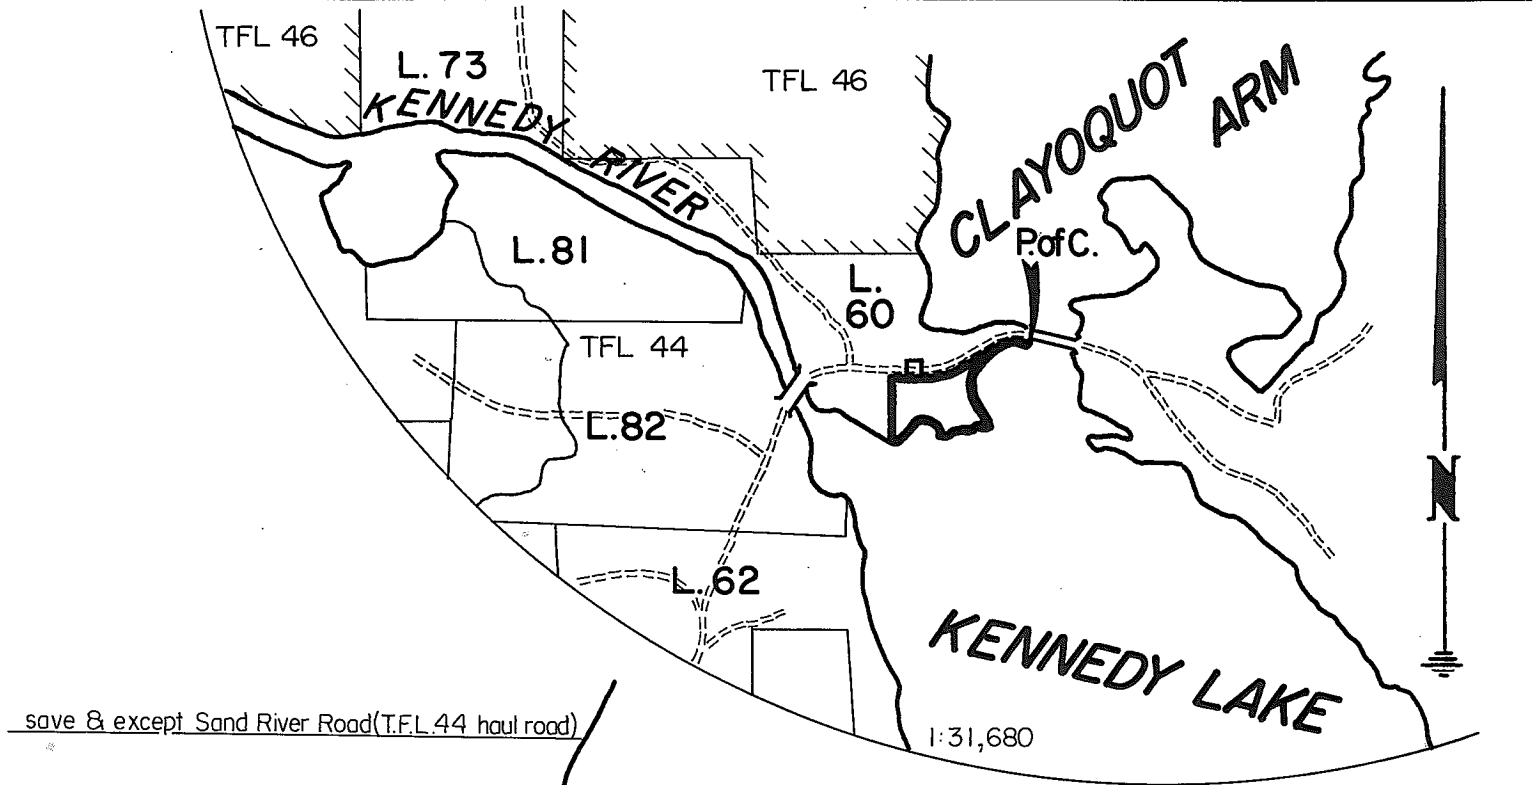

Province of
British Columbia
Ministry of
Forests

MAP OF **CLAYOQUOT ARM BEACH
RECREATION SITE 900-3131**

EXHIBIT 'A'

U.T.M.	Zone	East					North					Reg	Compt.	L						
Grid	1	0	3	1	0	5	0	0	5	4	4	1	0	0	0	5	0	1	0	F
FOREST REGION	01 Vancouver										LAND DISTRICT	Clayoquot								
DISTRICT	7 Port Alberni										OUTLINE									

Date JUNE 9, 1988
 Ref. Map 92F/4
 Base Used 92F/4
 Scale 1: 5000
 Area 14 hectares ±

Type	MANAGEMENT UNIT T	Number	TIMBER SUPPLY AREA 38 ARROWSMITH	PULPWOOD AGREEMENT	CASCADES
Number	44	Block	41 BARKLEY		East
Block		Sub-B			West C