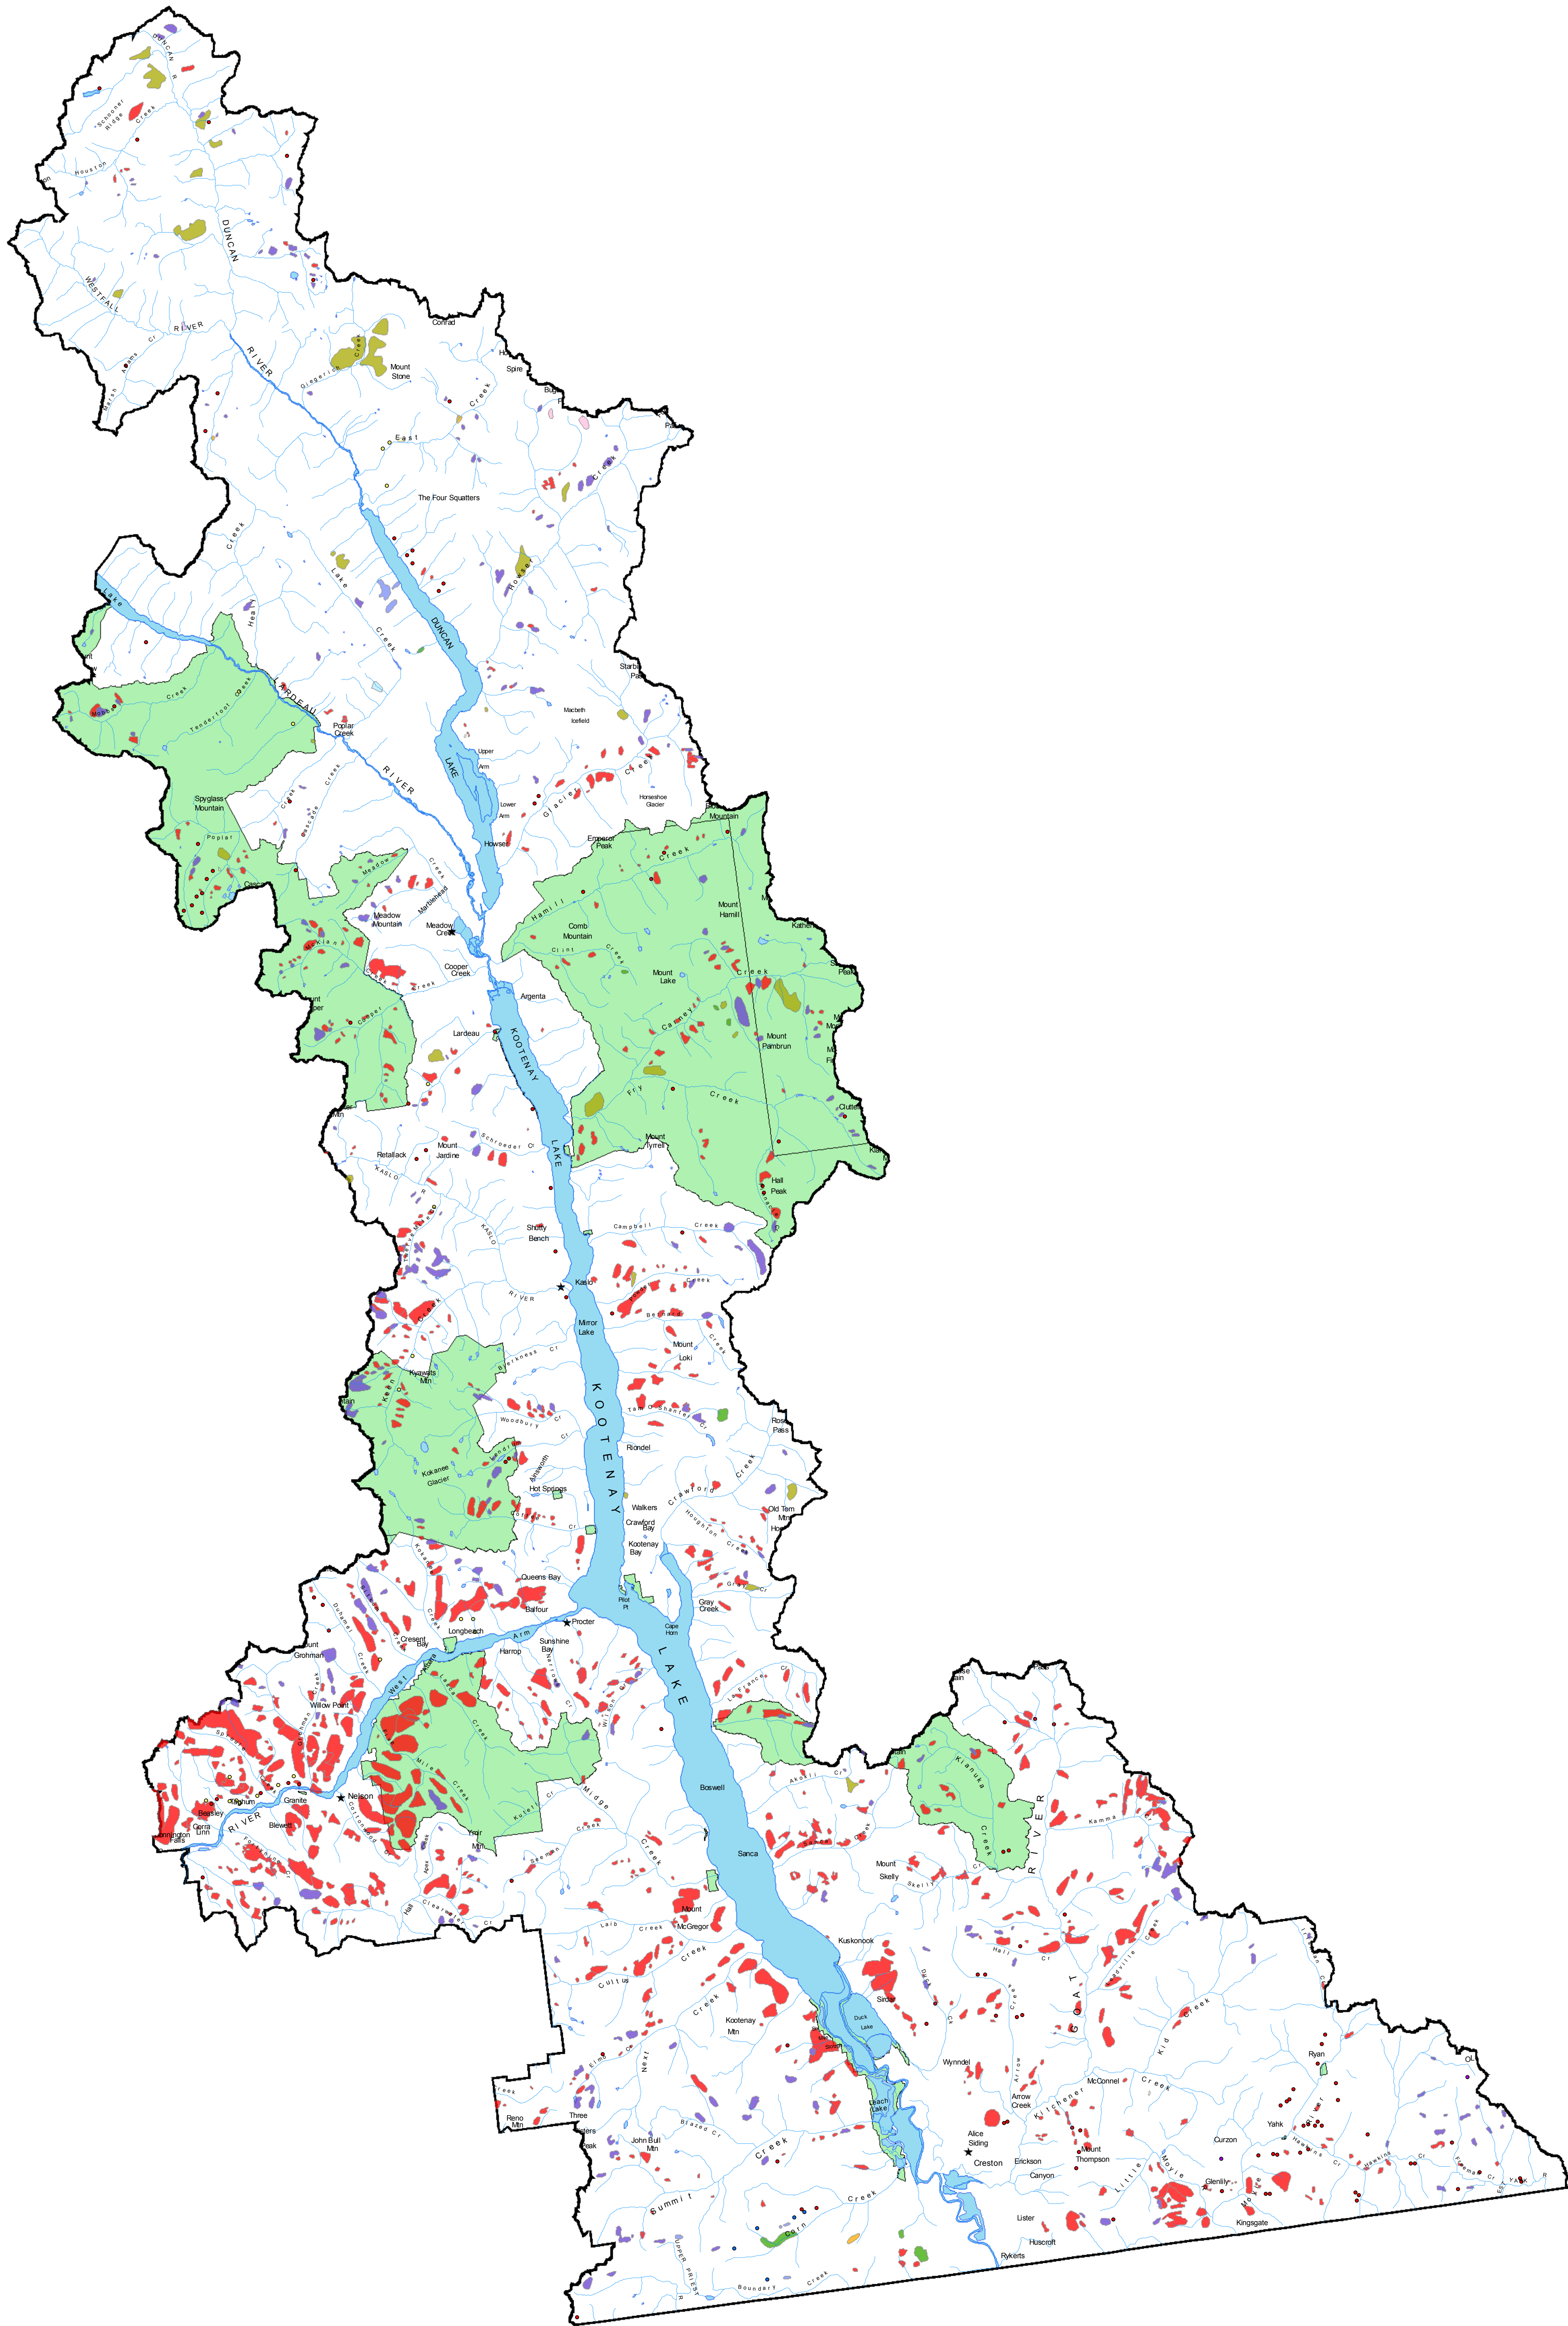

2005 Pest Infestation for Kootenay Lake Forest District

Legend

2005 Pest Infestation Point

- IBB
- IBD
- IBE
- IBM

2005 Pest Infestation Polygon

- DF?
- DFH
- IBB
- IBD
- IBE
- IBM
- IBS
- ID?
- NB
- NS
- NW