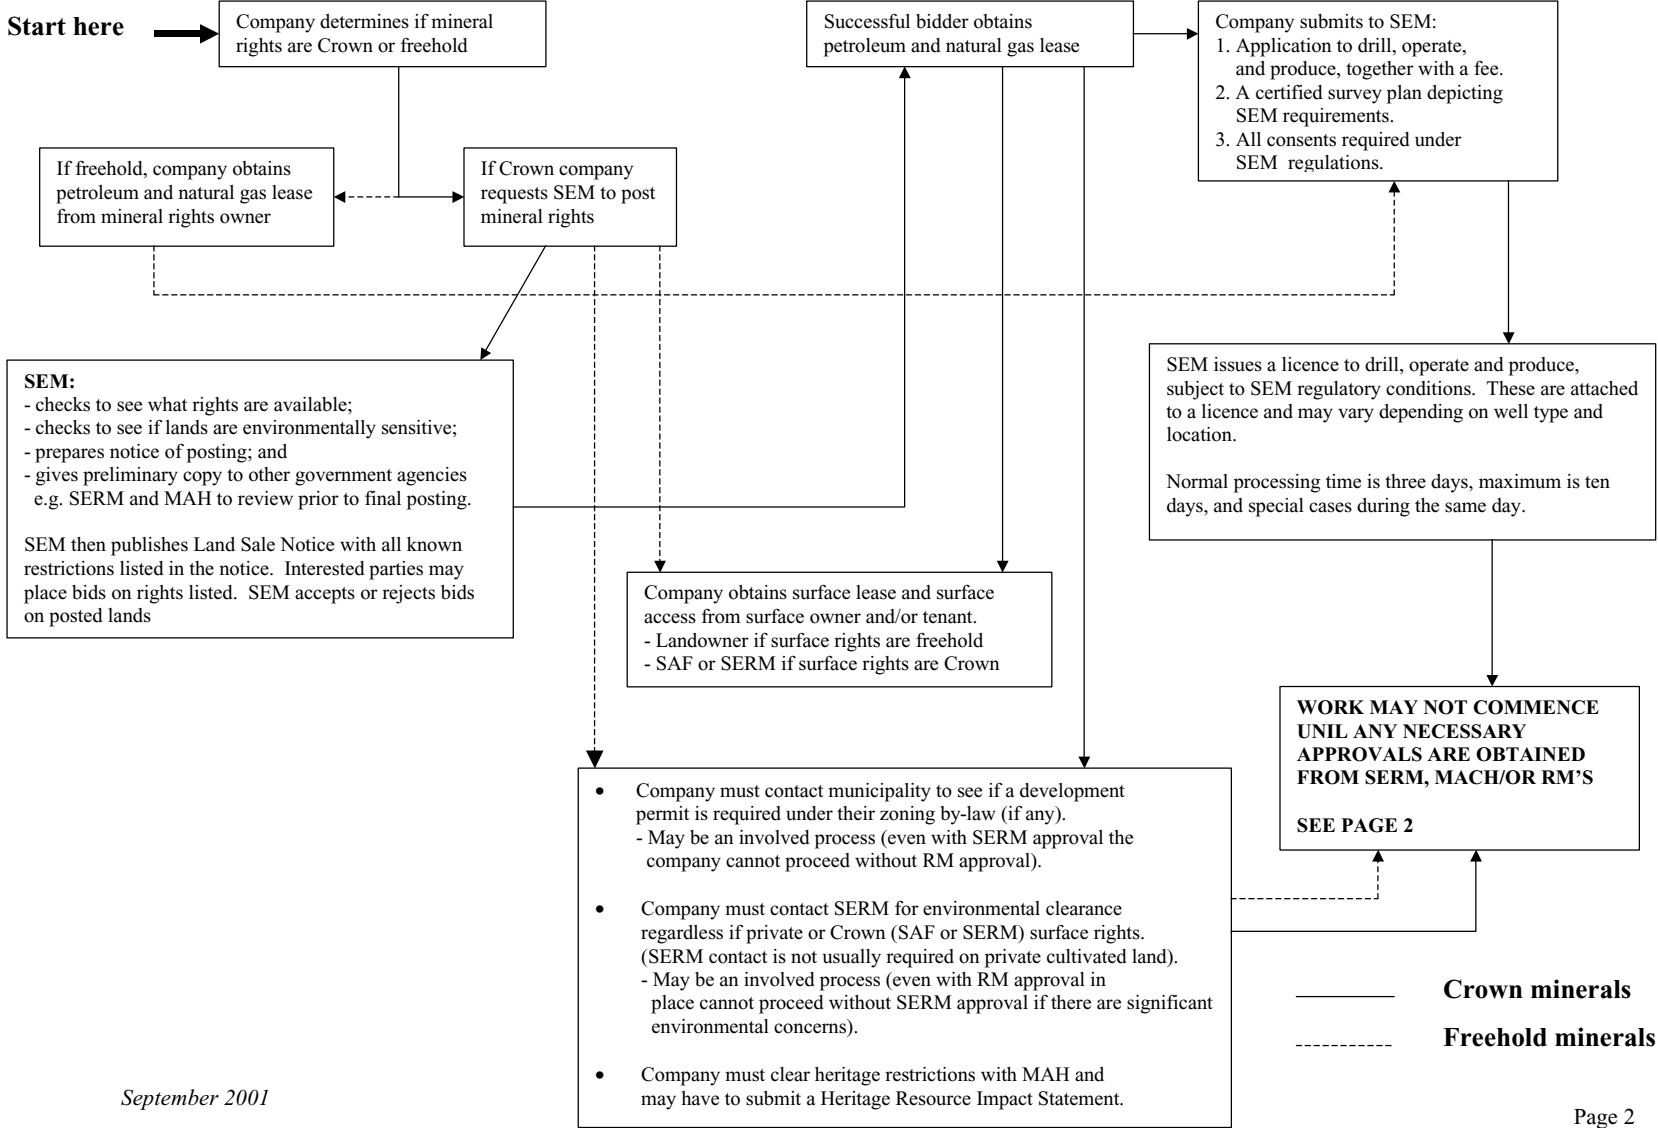

**THE PROVINCIAL REGULATORY APPROVAL PROCESS – PETROLEUM AND NATURAL GAS DRILLING  
(AN OVERVIEW)**

**THE PROVINCIAL REGULATORY APPROVAL PROCESS – PETROLEUM AND NATURAL GAS DRILLING  
(DETAILED)**

**SEM AND MAH**

**THE PROVINCIAL REGULATORY APPROVAL PROCESS – PETROLEUM AND NATURAL GAS DRILLING ON CROWN LAND  
(DETAILED)**

**SERM Process  
(All Crown Land)**