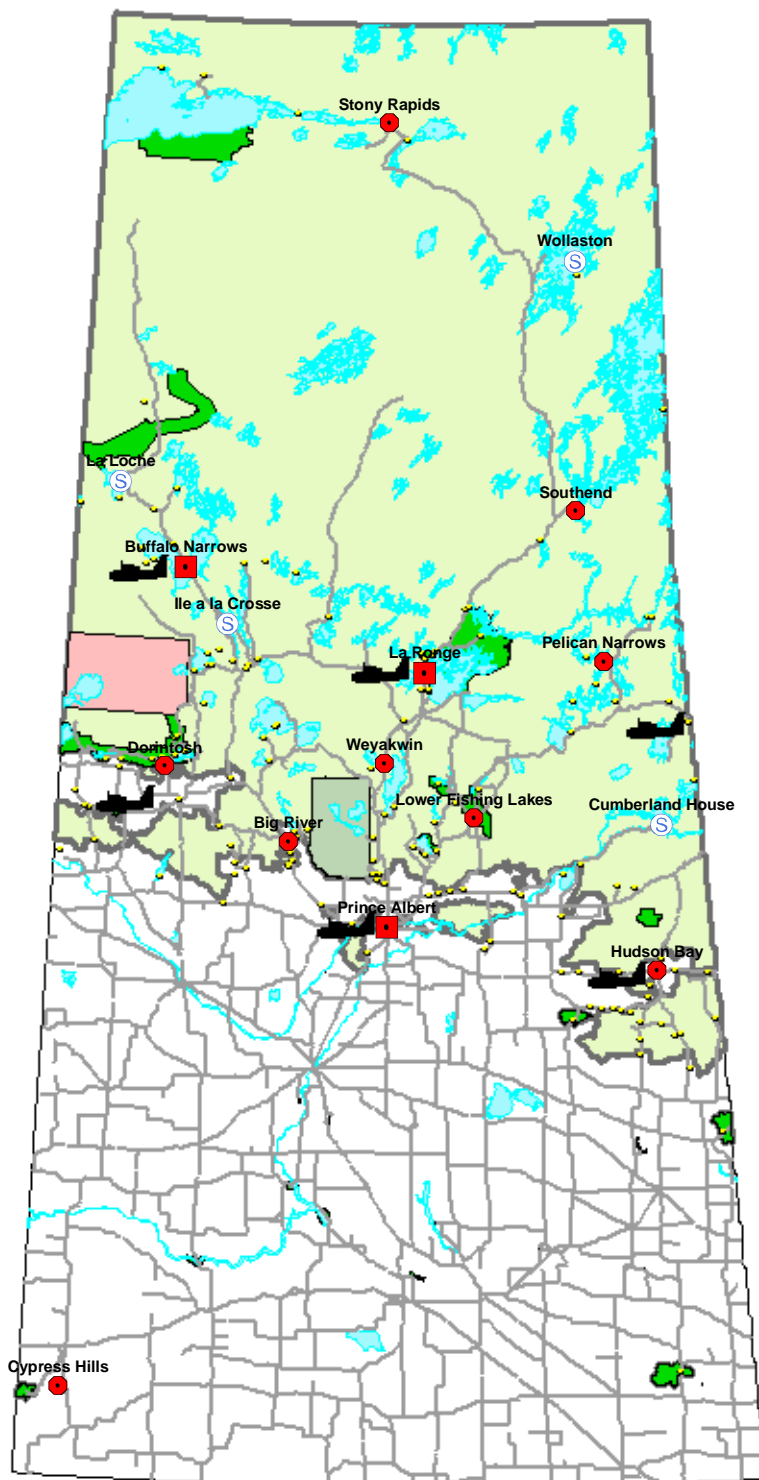

Forest Fire Management Fire Centres & Bases

Legend

- Fire Base
- Fire Centre/Fire Base
- Staging Area
- Tanker Bases
- Major Roads
- Communities
- Waterbodies
- Provincial Parks
- Air Weapons Range
- Prince Albert Nat. Park
- Provincial Forest

Prepared by:
Fire Management and Forest Protection Branch
Saskatchewan Environment

Map Represented in
Universal Transverse Mercator
Extended Zone 13, Nad27
Map Created May 7, 2004

50 250 500 Kilometers