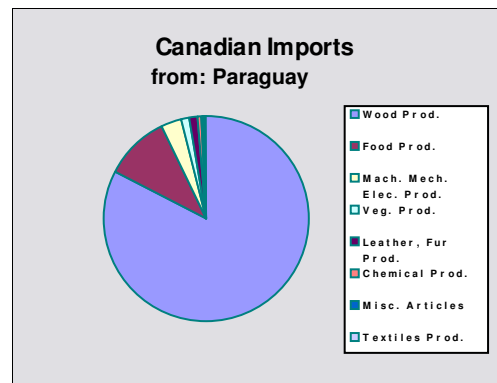

Paraguay

Official Title

General Information:

Capital
Total Area km² **Population** 5,799,000
Currency (2005 av.) 1 CAN$=
National Holiday
Language(s)

Political Information:

Type of State
Type of Government

Head of State

Head of Government

Ministers

Main Political Parties

Elections n/a

Economic Information: (2005)

	Paraguay	Canada
GDP: (billion)	$9.05	$1,372.10
GDP per capita:	$1,560.39	$42,568.87
GDP Growth rate: (%)	2.9	2.9
Inflation: (%)	6.8	2.2
Unemployment: (%)	n/a	6.8

Trade and investment: (2005)

Canadian Exports to Paraguay	$10,083,014
Canadian Imports from Paraguay	$15,269,500
Foreign Direct Investment in Canada	n/a (million)
Canadian Direct Investment to Paraguay	n/a (million)

Representation:

Foreign Representation in Canada

Canadian Representation Abroad

Sources:
Statistics/Industry Canada
<http://strategis.ic.gc.ca>
IMF
<http://www.imf.org/external/data.htm>
InfoExport
<http://www.infoexport.gc.ca>

January 2007

international.gc.ca