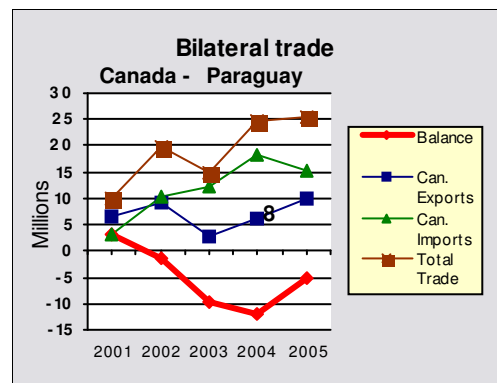

Paraguay

Official Title

General Information:

Capital
Total Area km² **Population** 5,799,000
Currency (2005 av.) 1 CAN$=
National Holiday
Language(s)

Political Information:

Type of State
Type of Government

Head of State

Head of Government

Ministers

Main Political Parties

Elections n/a

Economic Information: (2005)

	Paraguay	Canada
GDP: (billion)	$9.05	$1,372.10
GDP per capita:	$1,560.39	$42,568.87
GDP Growth rate: (%)	2.9	2.9
Inflation: (%)	6.8	2.2
Unemployment: (%)	n/a	6.8

Trade and investment: (2005)

Canadian Exports to Paraguay	$10,083,014
Canadian Imports from Paraguay	$15,269,500
Foreign Direct Investment in Canada	n/a (million)
Canadian Direct Investment to Paraguay	n/a (million)

Representation:

Foreign Representation in Canada

Canadian Representation Abroad

Sources:
Statistics/Industry Canada
<http://strategis.ic.gc.ca>
IMF
<http://www.imf.org/external/data.htm>
InfoExport
<http://www.infoexport.gc.ca>

January 2007

international.gc.ca