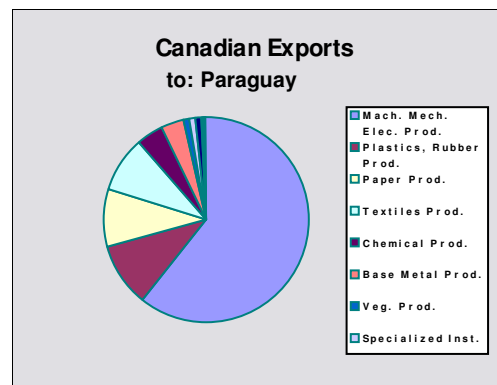

Paraguay

Official Title

General Information:

Capital
Total Area km² **Population** 5,799,000
Currency (2005 av.) 1 CAN$=
National Holiday
Language(s)

Political Information:

Type of State
Type of Government

Head of State

Head of Government

Ministers

Main Political Parties

Elections n/a

Economic Information: (2005)

	Paraguay	Canada
GDP: (billion)	$9.05	$1,372.10
GDP per capita:	$1,560.39	$42,568.87
GDP Growth rate: (%)	2.9	2.9
Inflation: (%)	6.8	2.2
Unemployment: (%)	n/a	6.8

Trade and investment: (2005)

Canadian Exports to Paraguay	$10,083,014
Canadian Imports from Paraguay	$15,269,500
Foreign Direct Investment in Canada	n/a (million)
Canadian Direct Investment to Paraguay	n/a (million)

Representation:

Foreign Representation in Canada

Canadian Representation Abroad

Sources:
Statistics/Industry Canada
<http://strategis.ic.gc.ca>
IMF
<http://www.imf.org/external/data.htm>
InfoExport
<http://www.infoexport.gc.ca>

January 2007

international.gc.ca