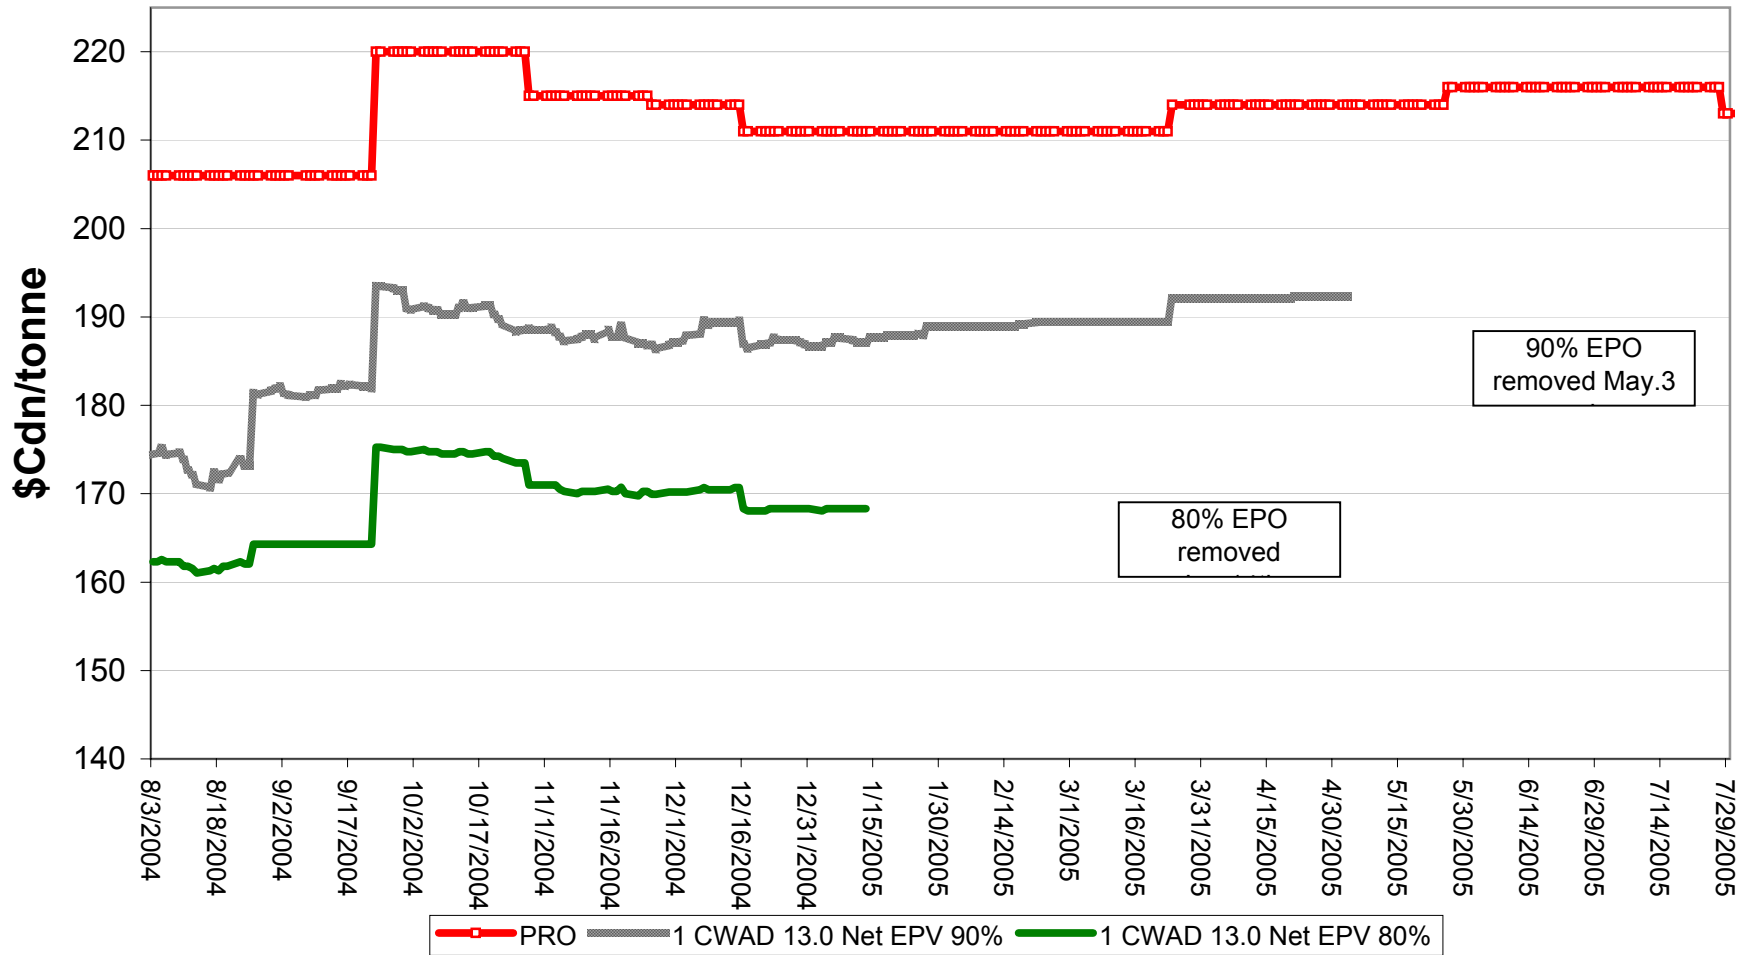

2004/05 Selected Barley 80% & 90% EPV Discounts

Sign up period: Aug. 03, 2004 to July 31, 2005

2004/05 1 CWRS 13.5 & 1 CWHW 13.5 Net 90% EPVs

Sign up period: Aug. 03, 2004 to July 31, 2005

2004/05 1 CWRS 13.5 and 1 CWHW 13.5 Net EPVs

Sign up period: Aug. 03, 2004 to July 31, 2005

2004/05 1 CWES Net EPVs

Sign up period: Aug. 03, 2004 to July 31, 2005

2004/05 1 CPSR Net EPVs

Sign up period: Aug. 03, 2004 to July 31, 2005

2004/05 1 CPSW Net EPVs

Sign up period: Aug. 03, 2004 to July 31, 2005

2004/05 1 CWRW Net EPVs

Sign up period: Aug. 03, 2004 to July 31, 2005

2004/05 1 CWSWS Net EPVs

Sign up period: Aug. 03, 2004 to July 31, 2005

2004/05 1CWAD 13.0 Net EPVs

Sign up period: Aug. 3, 2004 to July 31, 2005

2004/05 Std Select Two-Row Net EPVs

Sign up period: Aug. 03, 2004 to July 31, 2005

2004/05 Std Select Six-Row Net EPVs

Sign up period: Aug. 03, 2004 to July 31, 2005