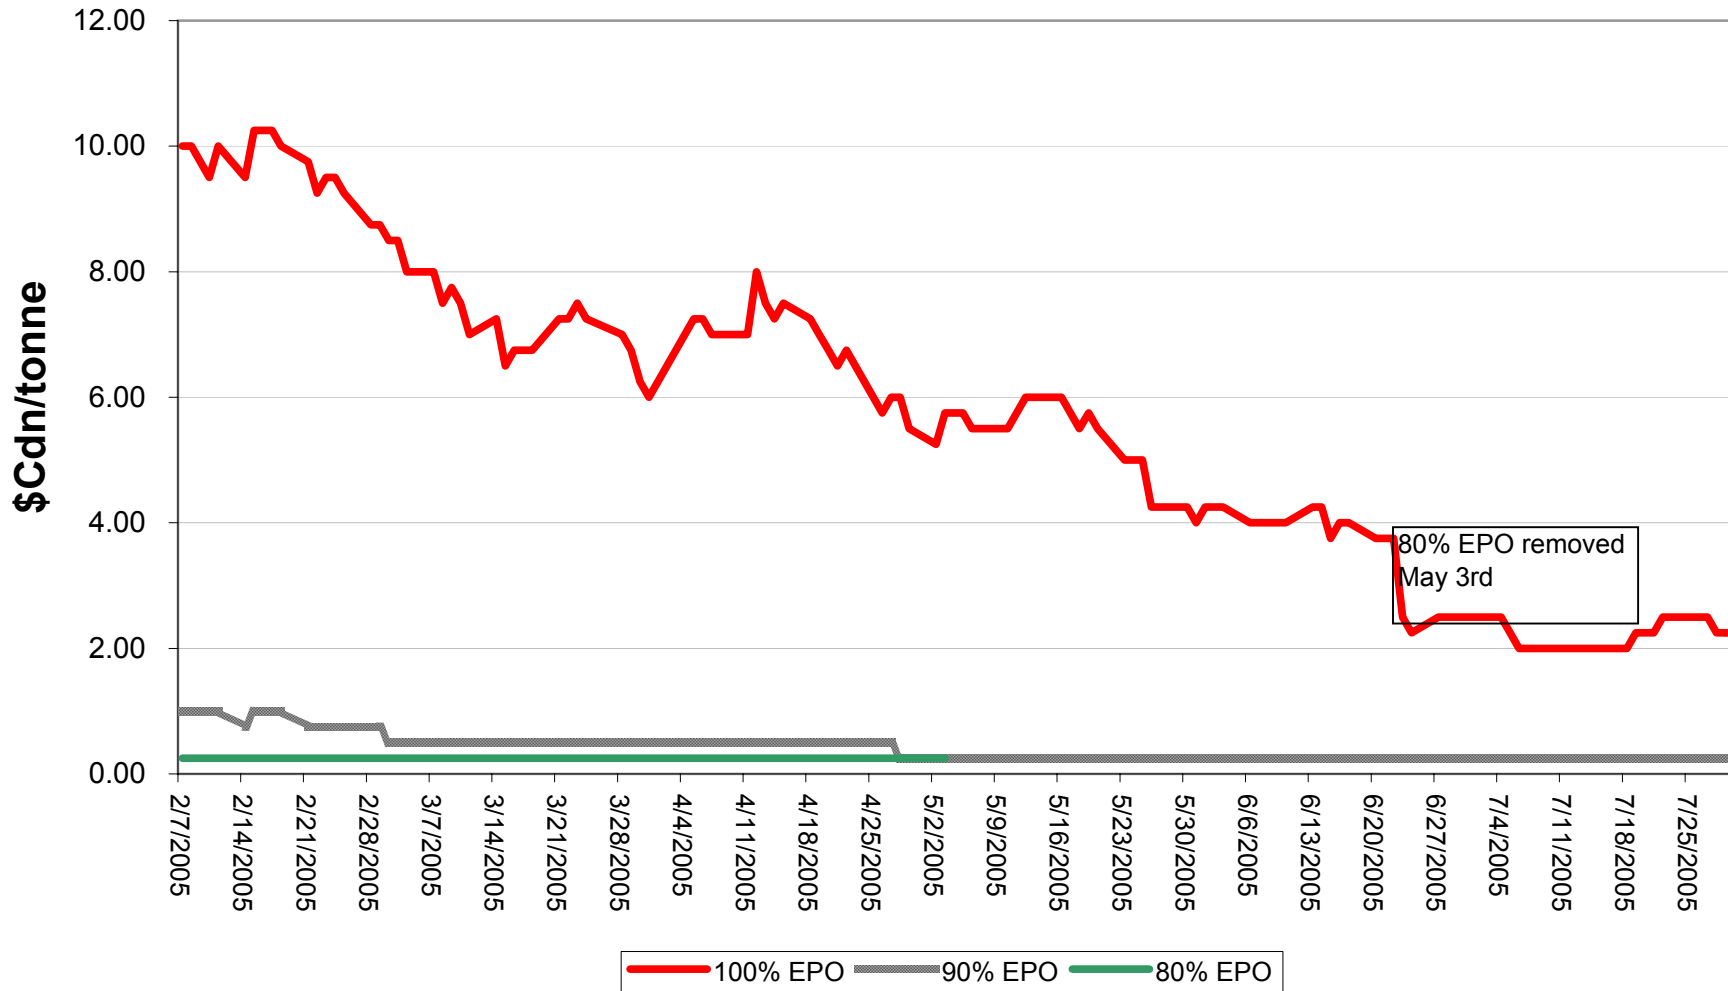

Sign up period: Aug. 03, 2004 to July 31, 2005

2004/05 1 CWSWS EPV Discounts

Sign up period: Aug. 03, 2004 to July 31, 2005

2004/05 CW FEED Wheat EPV Discounts

Sign up period: Feb. 07, 2005 to July 31, 2005

2004/05 1 CWAD 13.0 EPV Discounts

Sign up period: Aug. 3, 2004 to July 31, 2005

2004/05 5 CWAD Durum EPV Discounts

Sign up period: Feb. 07, 2005 to July 31, 2005

2004/05 1 CW Barley EPV Discounts

Sign up period: Aug. 03, 2004 to July 31, 2005

2004/05 Selected Barley 80% & 90% EPV Discounts

Sign up period: Aug. 03, 2004 to July 31, 2005

2004/05 1 CWRS 13.5 & 1 CWHW 13.5 Net 90% EPVs

Sign up period: Aug. 03, 2004 to July 31, 2005

2004/05 1 CWRS 13.5 and 1 CWHW 13.5 Net EPVs