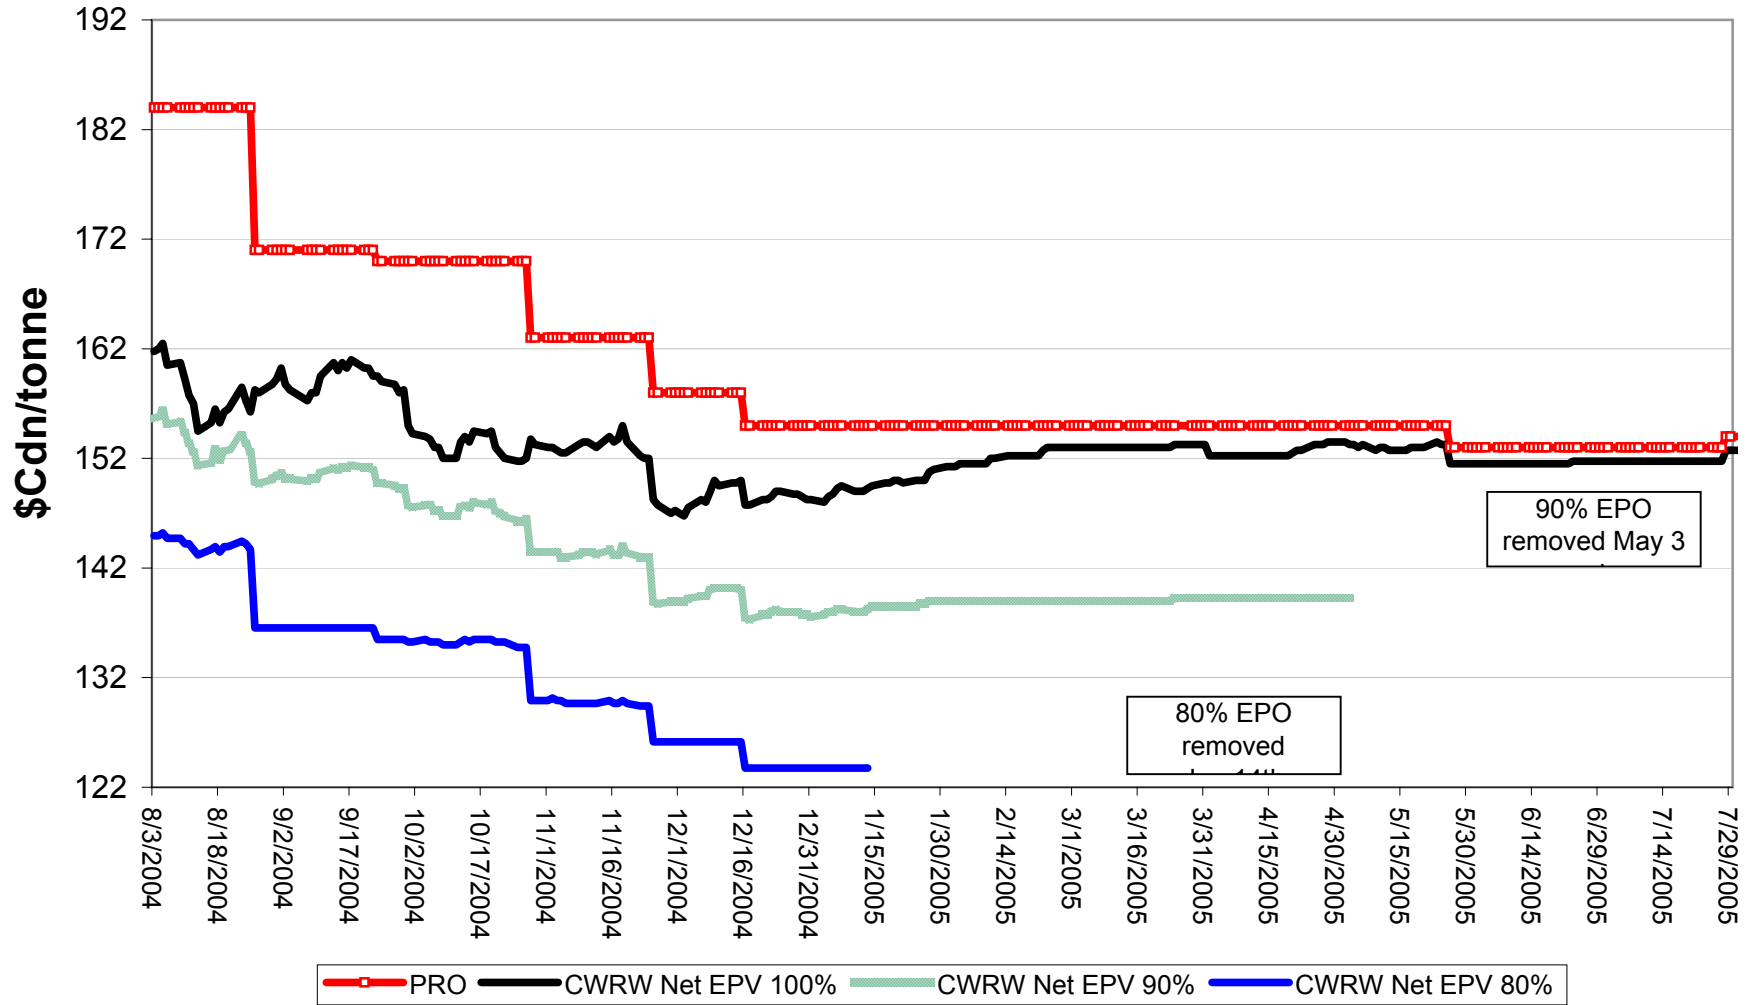

2004/05 Selected Barley 80% & 90% EPV Discounts

Sign up period: Aug. 03, 2004 to July 31, 2005

2004/05 1 CWRS 13.5 & 1 CWHW 13.5 Net 90% EPVs

Sign up period: Aug. 03, 2004 to July 31, 2005

2004/05 1 CWRS 13.5 and 1 CWHW 13.5 Net EPVs

Sign up period: Aug. 03, 2004 to July 31, 2005

2004/05 1 CWES Net EPVs

Sign up period: Aug. 03, 2004 to July 31, 2005

2004/05 1 CPSR Net EPVs

Sign up period: Aug. 03, 2004 to July 31, 2005

2004/05 1 CPSW Net EPVs

Sign up period: Aug. 03, 2004 to July 31, 2005

2004/05 1 CWRW Net EPVs

Sign up period: Aug. 03, 2004 to July 31, 2005

2004/05 1 CWSWS Net EPVs

Sign up period: Aug. 03, 2004 to July 31, 2005

2004/05 1CWAD 13.0 Net EPVs

Sign up period: Aug. 3, 2004 to July 31, 2005

2004/05 Std Select Two-Row Net EPVs

Sign up period: Aug. 03, 2004 to July 31, 2005

2004/05 Std Select Six-Row Net EPVs

Sign up period: Aug. 03, 2004 to July 31, 2005