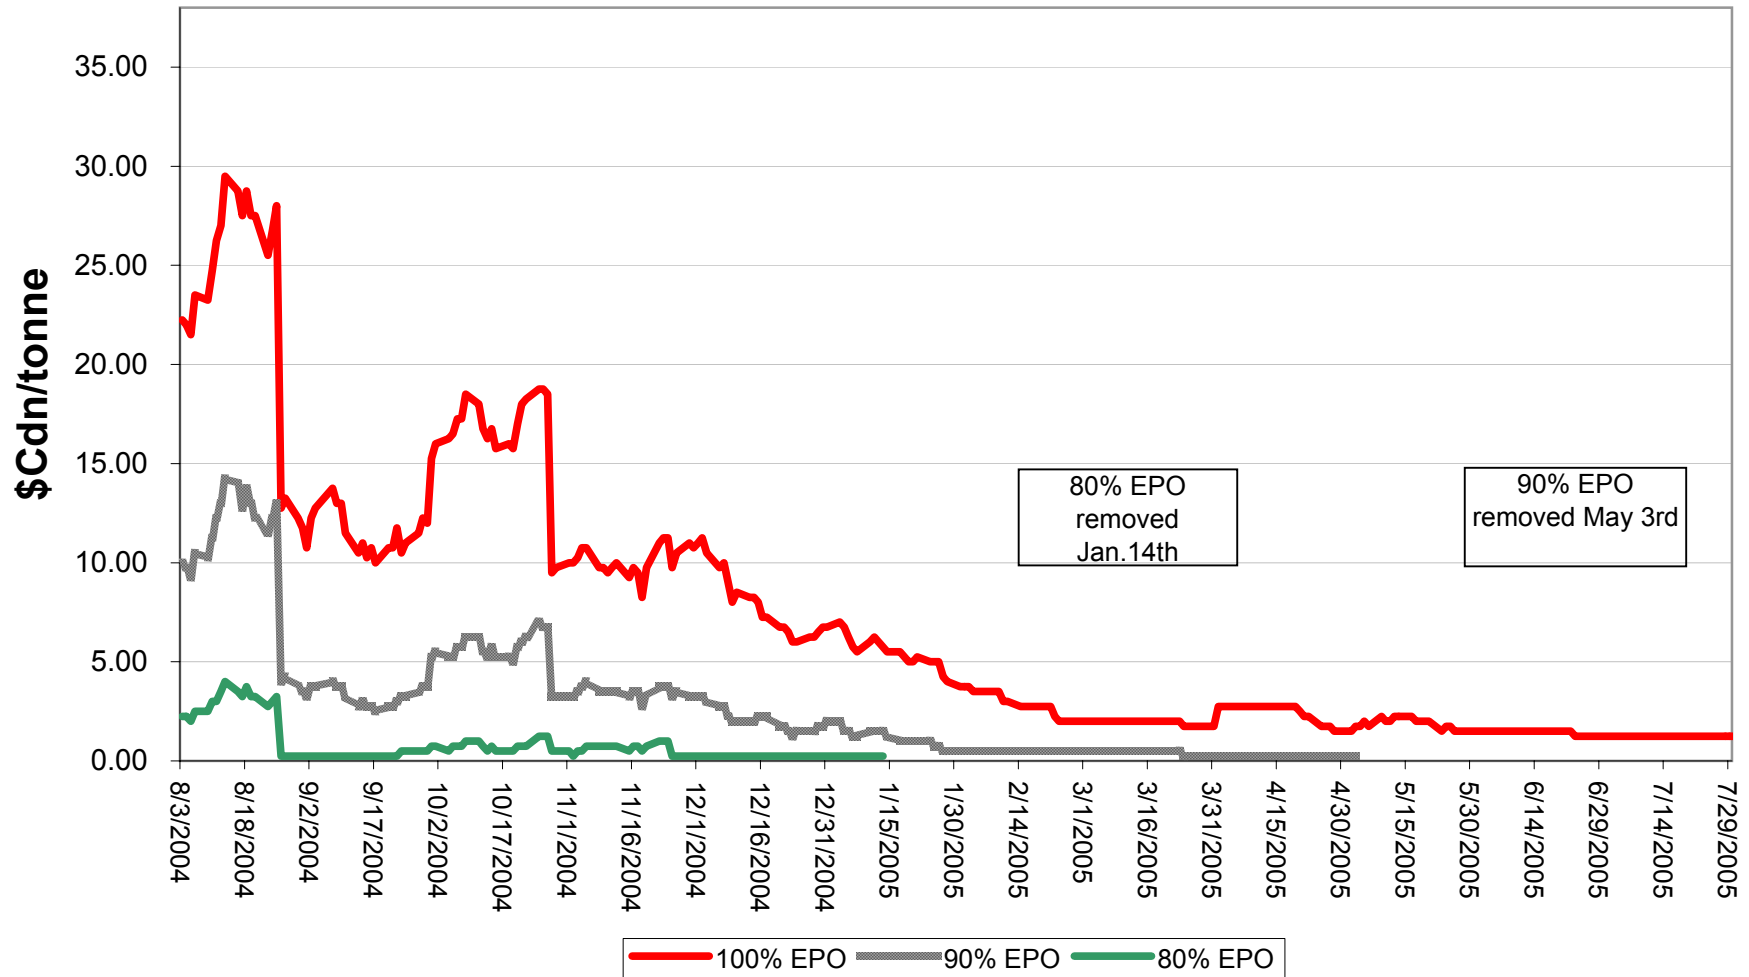

2004/05 1 CWRs 13.5 and 1 CWHW 13.5 Wheat EPV Discounts

Sign up period: Aug. 03, 2004 to July 31, 2005

2004/05 1 CWES Wheat EPV Discounts

Sign up period: Aug. 03, 2004 to July 31, 2005

2004/05 1 CPRS, 1 CPSW & 1 CWRW Wheat EPV Discounts

Sign up period: Aug. 03, 2004 to July 31, 2005

2004/05 1 CWSWS EPV Discounts

Sign up period: Aug. 03, 2004 to July 31, 2005

2004/05 CW FEED Wheat EPV Discounts

Sign up period: Feb. 07, 2005 to July 31, 2005