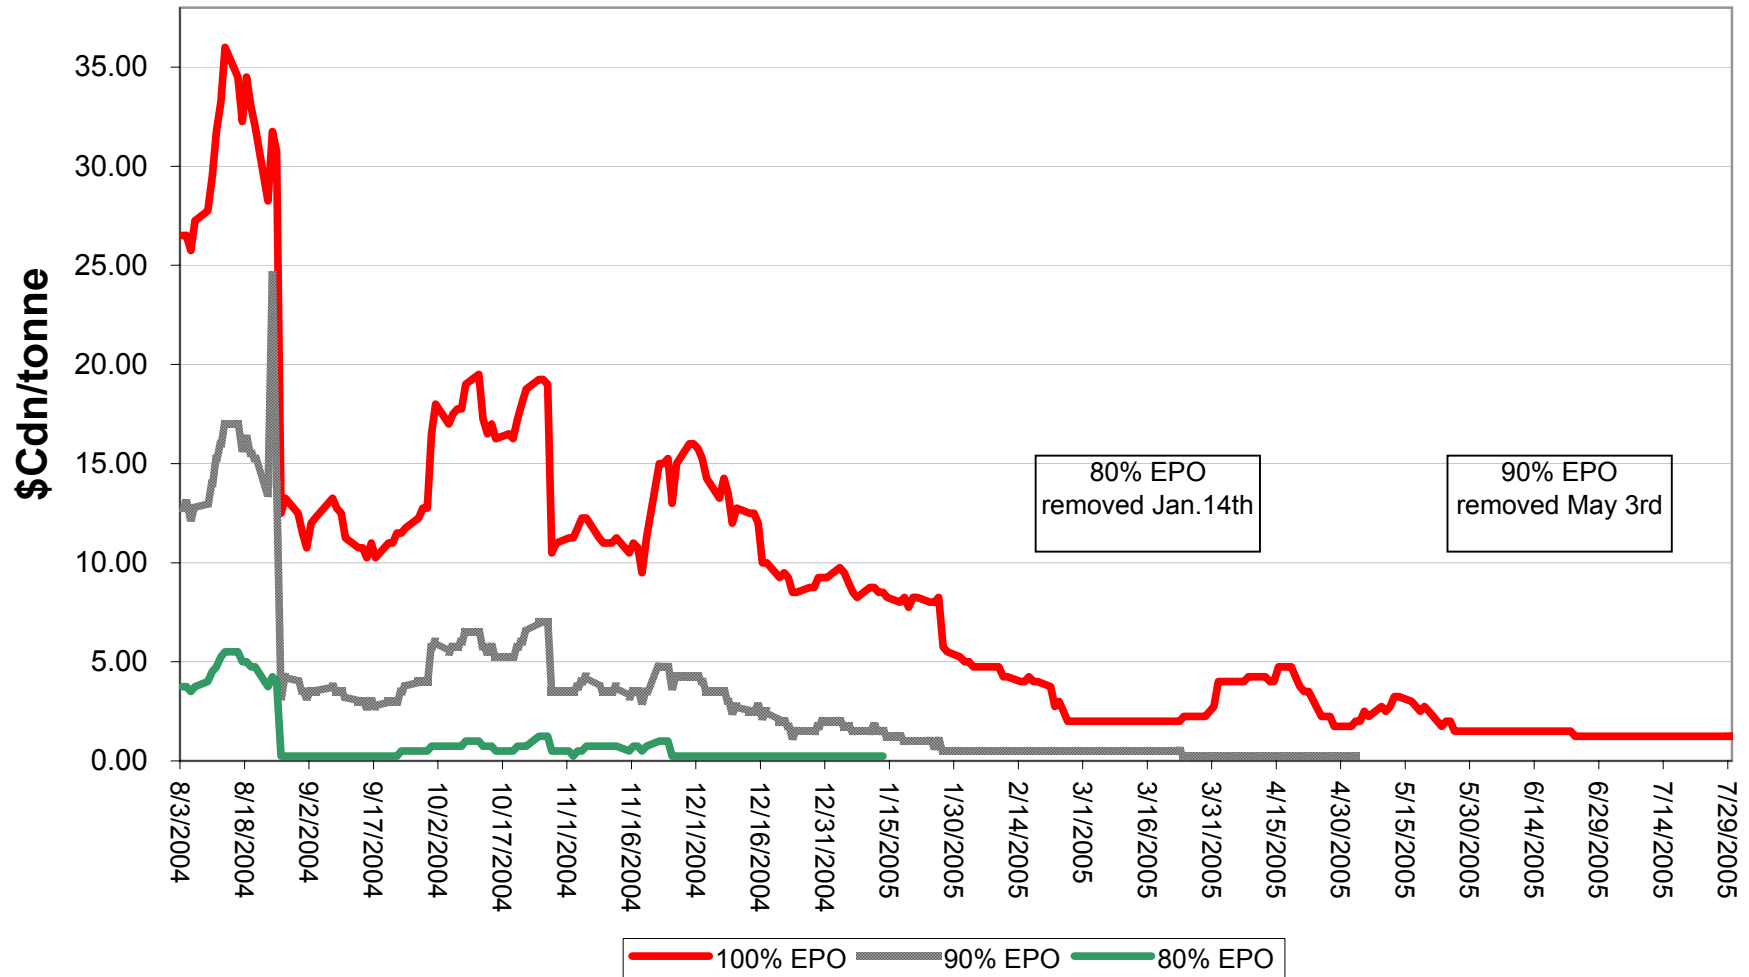

2004/05 1 CWRs 13.5 and 1 CWHW 13.5 Wheat EPV Discounts

Sign up period: Aug. 03, 2004 to July 31, 2005

2004/05 1 CWES Wheat EPV Discounts

Sign up period: Aug. 03, 2004 to July 31, 2005

2004/05 1 CPRS, 1 CPSW & 1 CWRW Wheat EPV Discounts

Sign up period: Aug. 03, 2004 to July 31, 2005

2004/05 1 CWSWS EPV Discounts

Sign up period: Aug. 03, 2004 to July 31, 2005

2004/05 CW FEED Wheat EPV Discounts

Sign up period: Feb. 07, 2005 to July 31, 2005