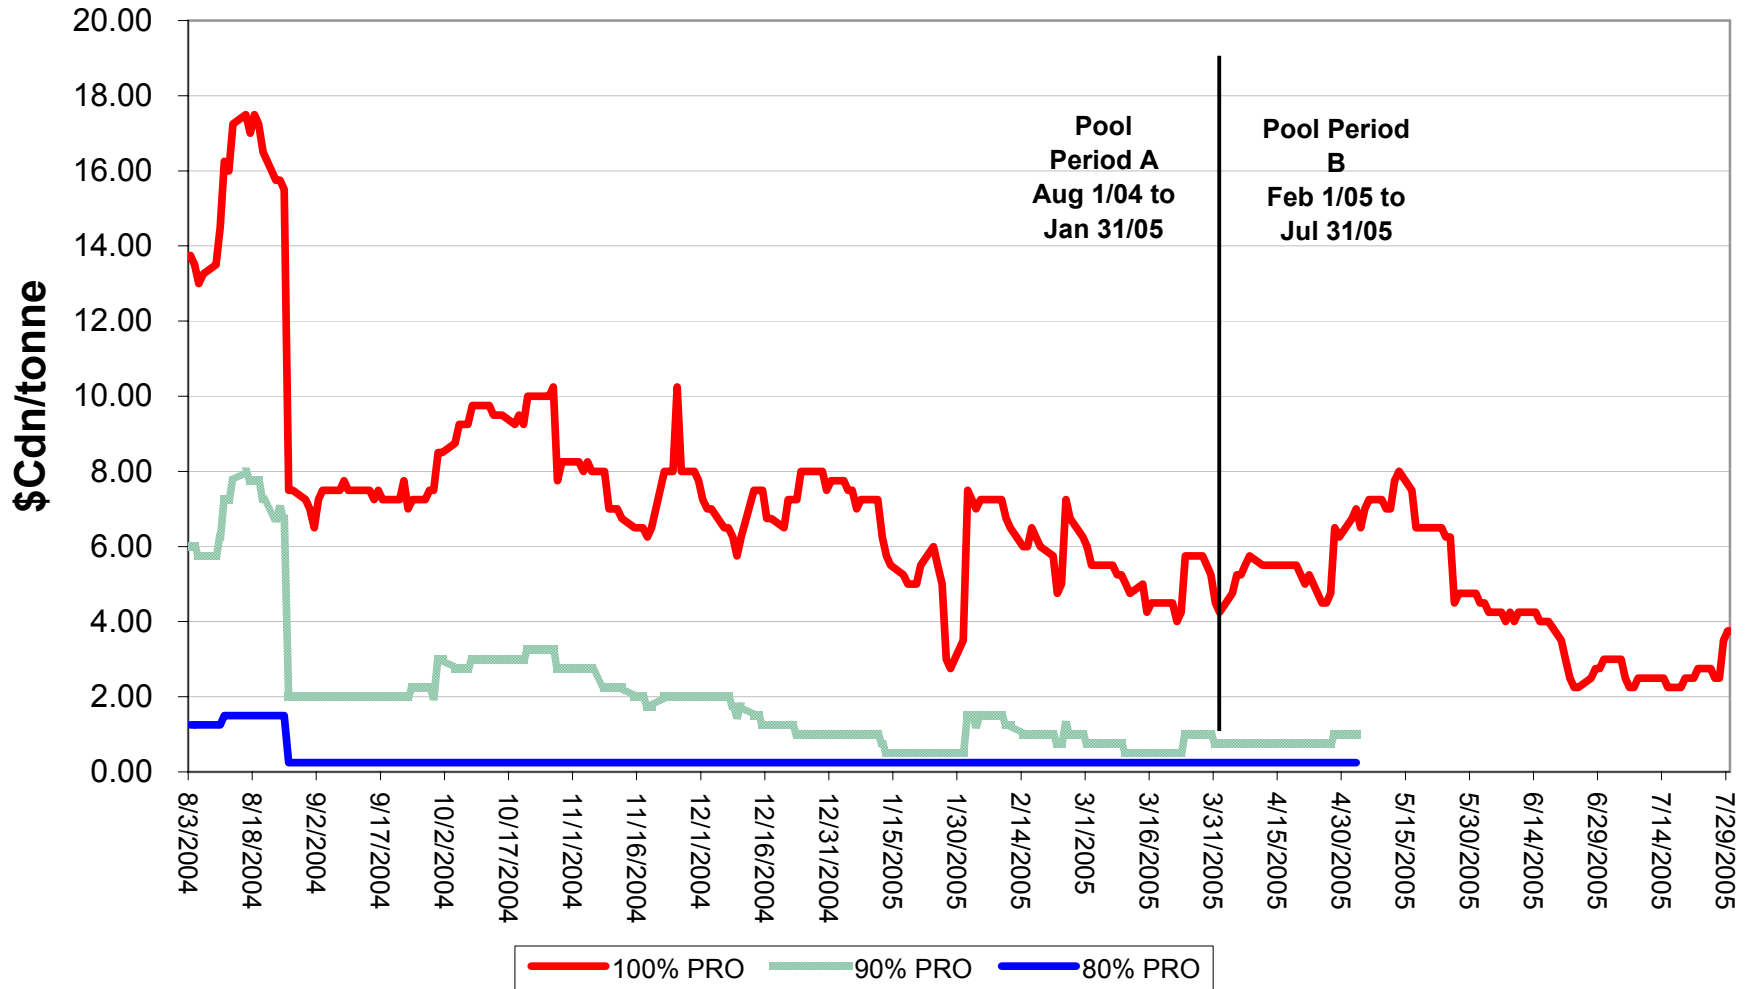

Sign up period: Aug. 03, 2004 to July 31, 2005

2004/05 1 CWSWS EPV Discounts

Sign up period: Aug. 03, 2004 to July 31, 2005

2004/05 CW FEED Wheat EPV Discounts

Sign up period: Feb. 07, 2005 to July 31, 2005

2004/05 1 CWAD 13.0 EPV Discounts

Sign up period: Aug. 3, 2004 to July 31, 2005

2004/05 5 CWAD Durum EPV Discounts

Sign up period: Feb. 07, 2005 to July 31, 2005

2004/05 1 CW Barley EPV Discounts

Sign up period: Aug. 03, 2004 to July 31, 2005

2004/05 Selected Barley 80% & 90% EPV Discounts

Sign up period: Aug. 03, 2004 to July 31, 2005

2004/05 1 CWRS 13.5 & 1 CWHW 13.5 Net 90% EPVs

Sign up period: Aug. 03, 2004 to July 31, 2005

2004/05 1 CWRS 13.5 and 1 CWHW 13.5 Net EPVs

Sign up period: Aug. 03, 2004 to July 31, 2005

2004/05 1 CWES Net EPVs

Sign up period: Aug. 03, 2004 to July 31, 2005

2004/05 1 CPSR Net EPVs

Sign up period: Aug. 03, 2004 to July 31, 2005

2004/05 1 CPSW Net EPVs