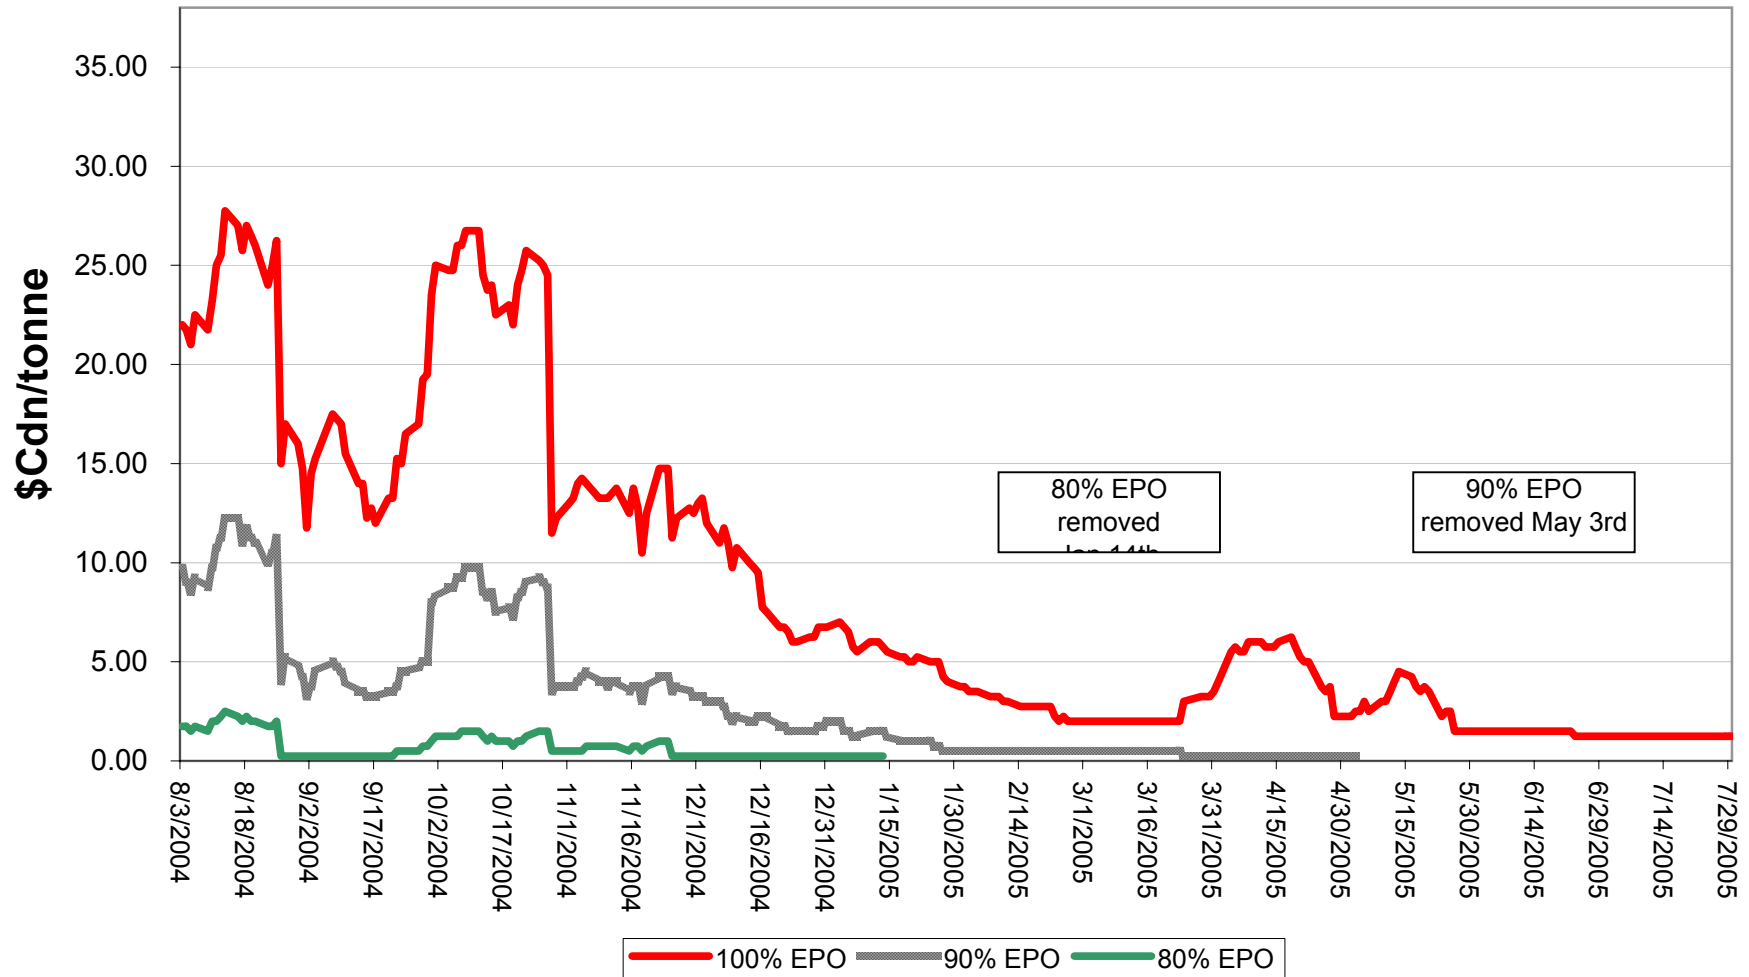

2004/05 1 CWRs 13.5 and 1 CWHW 13.5 Wheat EPV Discounts

Sign up period: Aug. 03, 2004 to July 31, 2005

2004/05 1 CWES Wheat EPV Discounts

Sign up period: Aug. 03, 2004 to July 31, 2005

2004/05 1 CPRS, 1 CPSW & 1 CWRW Wheat EPV Discounts

Sign up period: Aug. 03, 2004 to July 31, 2005

2004/05 1 CWSWS EPV Discounts

Sign up period: Aug. 03, 2004 to July 31, 2005

2004/05 CW FEED Wheat EPV Discounts

Sign up period: Feb. 07, 2005 to July 31, 2005