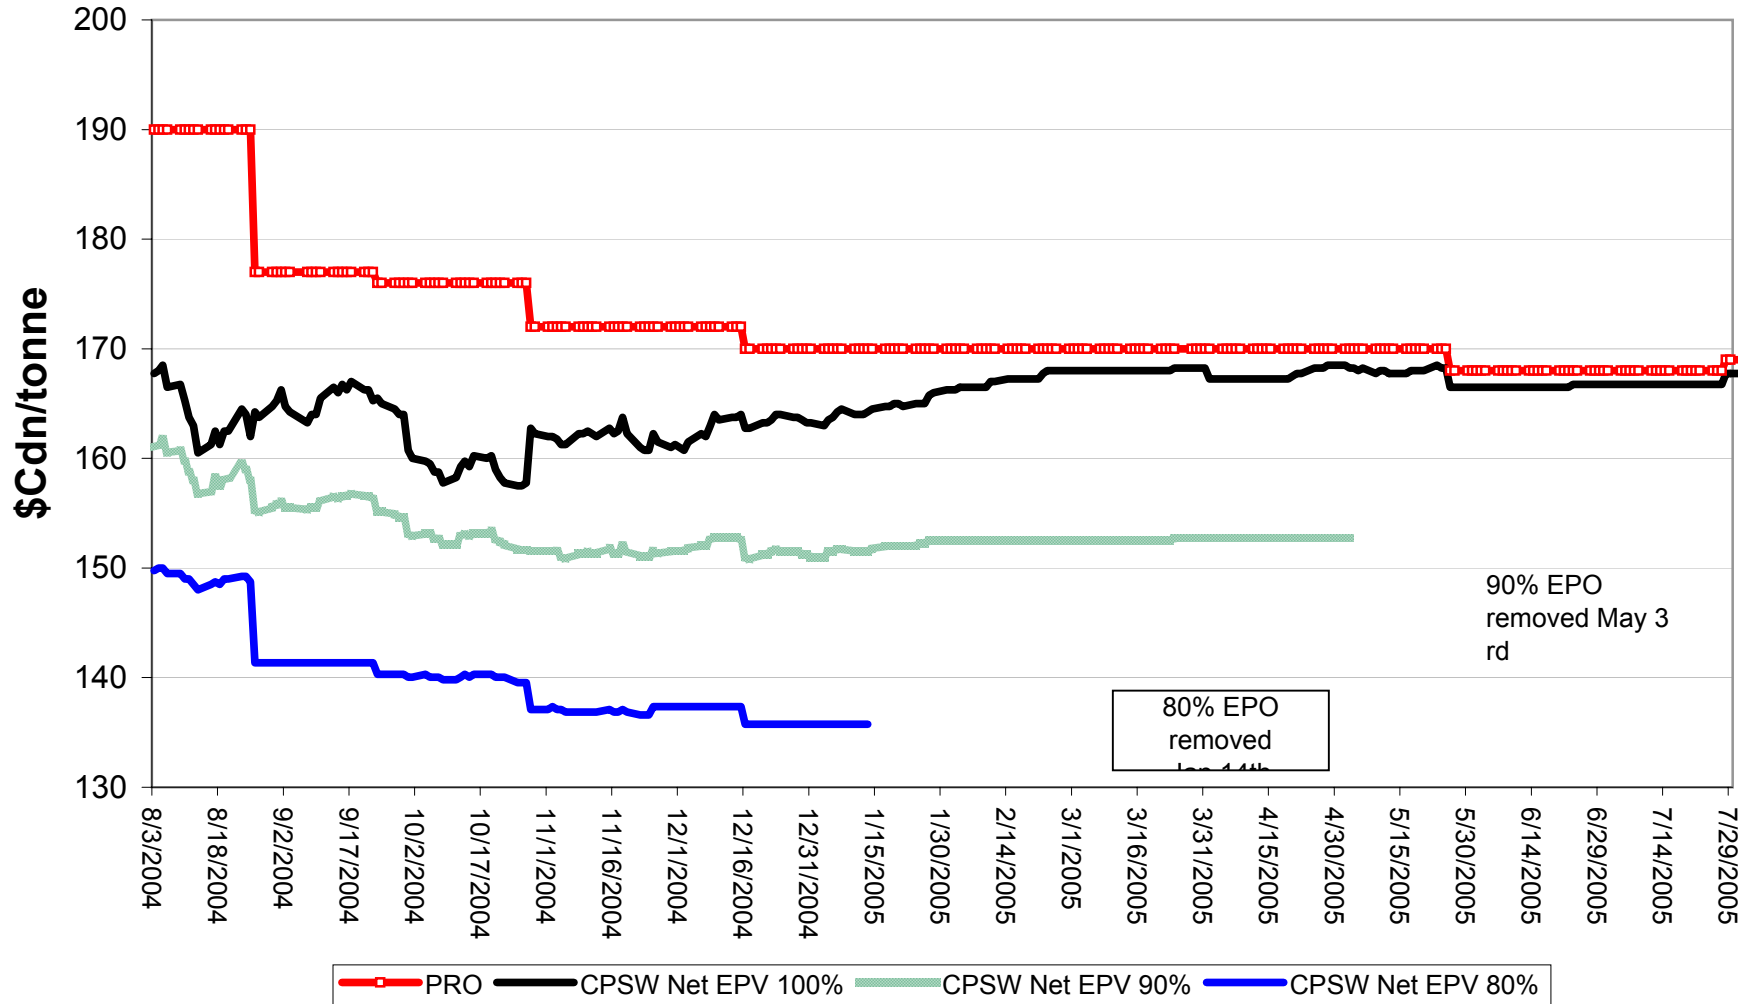

2004/05 Selected Barley 80% & 90% EPV Discounts

Sign up period: Aug. 03, 2004 to July 31, 2005

2004/05 1 CWRS 13.5 & 1 CWHW 13.5 Net 90% EPVs

Sign up period: Aug. 03, 2004 to July 31, 2005

2004/05 1 CWRS 13.5 and 1 CWHW 13.5 Net EPVs

Sign up period: Aug. 03, 2004 to July 31, 2005

2004/05 1 CWES Net EPVs

Sign up period: Aug. 03, 2004 to July 31, 2005

2004/05 1 CPSR Net EPVs

Sign up period: Aug. 03, 2004 to July 31, 2005

2004/05 1 CPSW Net EPVs

Sign up period: Aug. 03, 2004 to July 31, 2005

2004/05 1 CWRW Net EPVs

Sign up period: Aug. 03, 2004 to July 31, 2005

2004/05 1 CWSWS Net EPVs

Sign up period: Aug. 03, 2004 to July 31, 2005

2004/05 1CWAD 13.0 Net EPVs

Sign up period: Aug. 3, 2004 to July 31, 2005

2004/05 Std Select Two-Row Net EPVs

Sign up period: Aug. 03, 2004 to July 31, 2005

2004/05 Std Select Six-Row Net EPVs

Sign up period: Aug. 03, 2004 to July 31, 2005