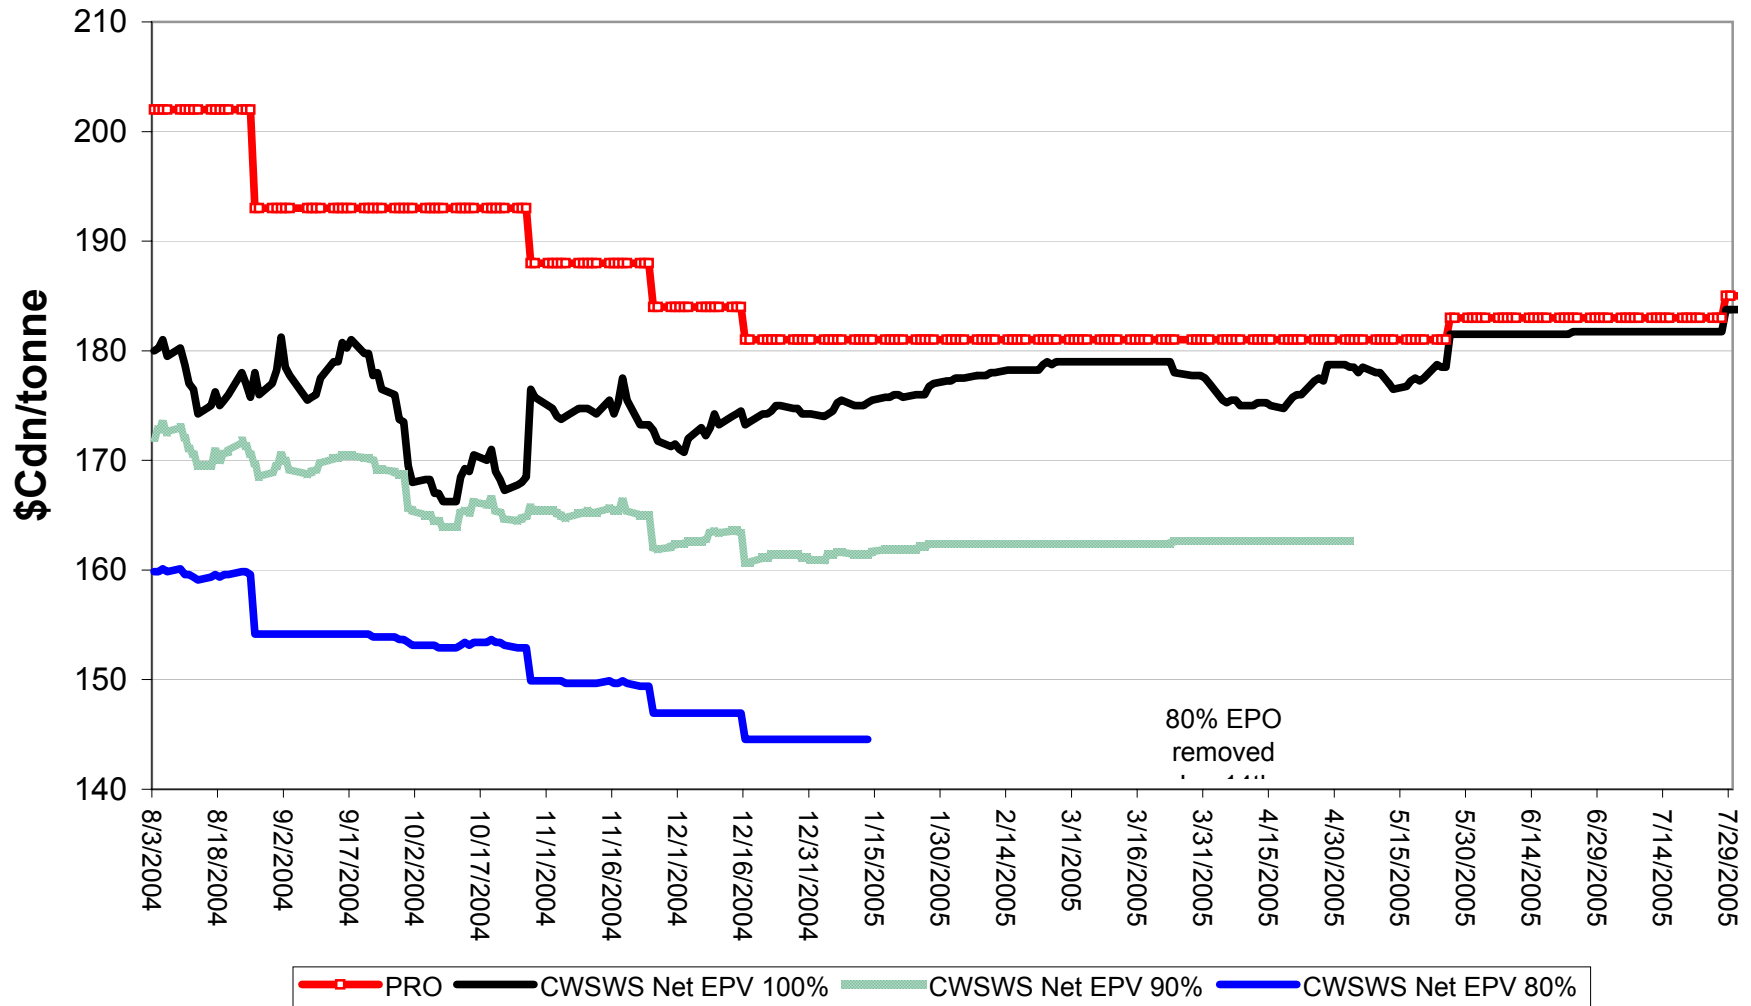

2004/05 Selected Barley 80% & 90% EPV Discounts

Sign up period: Aug. 03, 2004 to July 31, 2005

2004/05 1 CWRS 13.5 & 1 CWHW 13.5 Net 90% EPVs

Sign up period: Aug. 03, 2004 to July 31, 2005

2004/05 1 CWRS 13.5 and 1 CWHW 13.5 Net EPVs

Sign up period: Aug. 03, 2004 to July 31, 2005

2004/05 1 CWES Net EPVs

Sign up period: Aug. 03, 2004 to July 31, 2005

2004/05 1 CPSR Net EPVs

Sign up period: Aug. 03, 2004 to July 31, 2005

2004/05 1 CPSW Net EPVs

Sign up period: Aug. 03, 2004 to July 31, 2005

2004/05 1 CWRW Net EPVs

Sign up period: Aug. 03, 2004 to July 31, 2005

2004/05 1 CWSWS Net EPVs

Sign up period: Aug. 03, 2004 to July 31, 2005

2004/05 1CWAD 13.0 Net EPVs

Sign up period: Aug. 3, 2004 to July 31, 2005

2004/05 Std Select Two-Row Net EPVs

Sign up period: Aug. 03, 2004 to July 31, 2005

2004/05 Std Select Six-Row Net EPVs

Sign up period: Aug. 03, 2004 to July 31, 2005