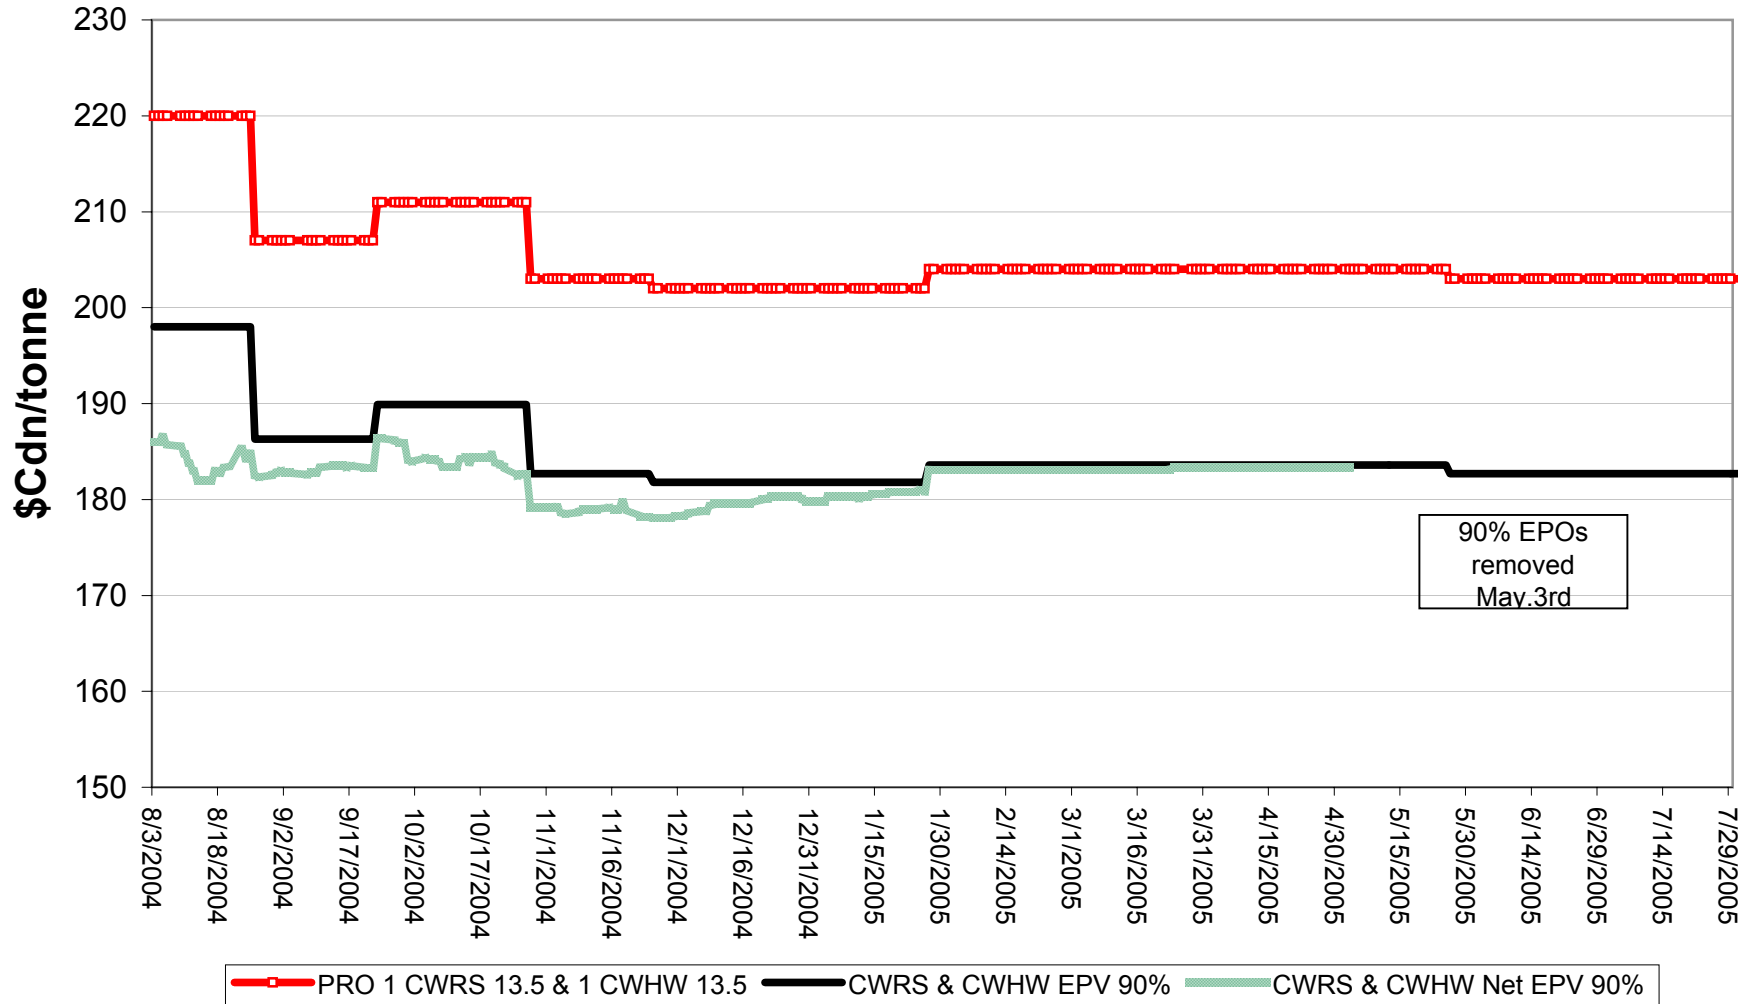

2004/05 1 CWAD 13.0 EPV Discounts

Sign up period: Aug. 3, 2004 to July 31, 2005

2004/05 5 CWAD Durum EPV Discounts

Sign up period: Feb. 07, 2005 to July 31, 2005

2004/05 1 CW Barley EPV Discounts

Sign up period: Aug. 03, 2004 to July 31, 2005

2004/05 Selected Barley 80% & 90% EPV Discounts

Sign up period: Aug. 03, 2004 to July 31, 2005

2004/05 1 CWRS 13.5 & 1 CWHW 13.5 Net 90% EPVs

Sign up period: Aug. 03, 2004 to July 31, 2005

2004/05 1 CWRS 13.5 and 1 CWHW 13.5 Net EPVs