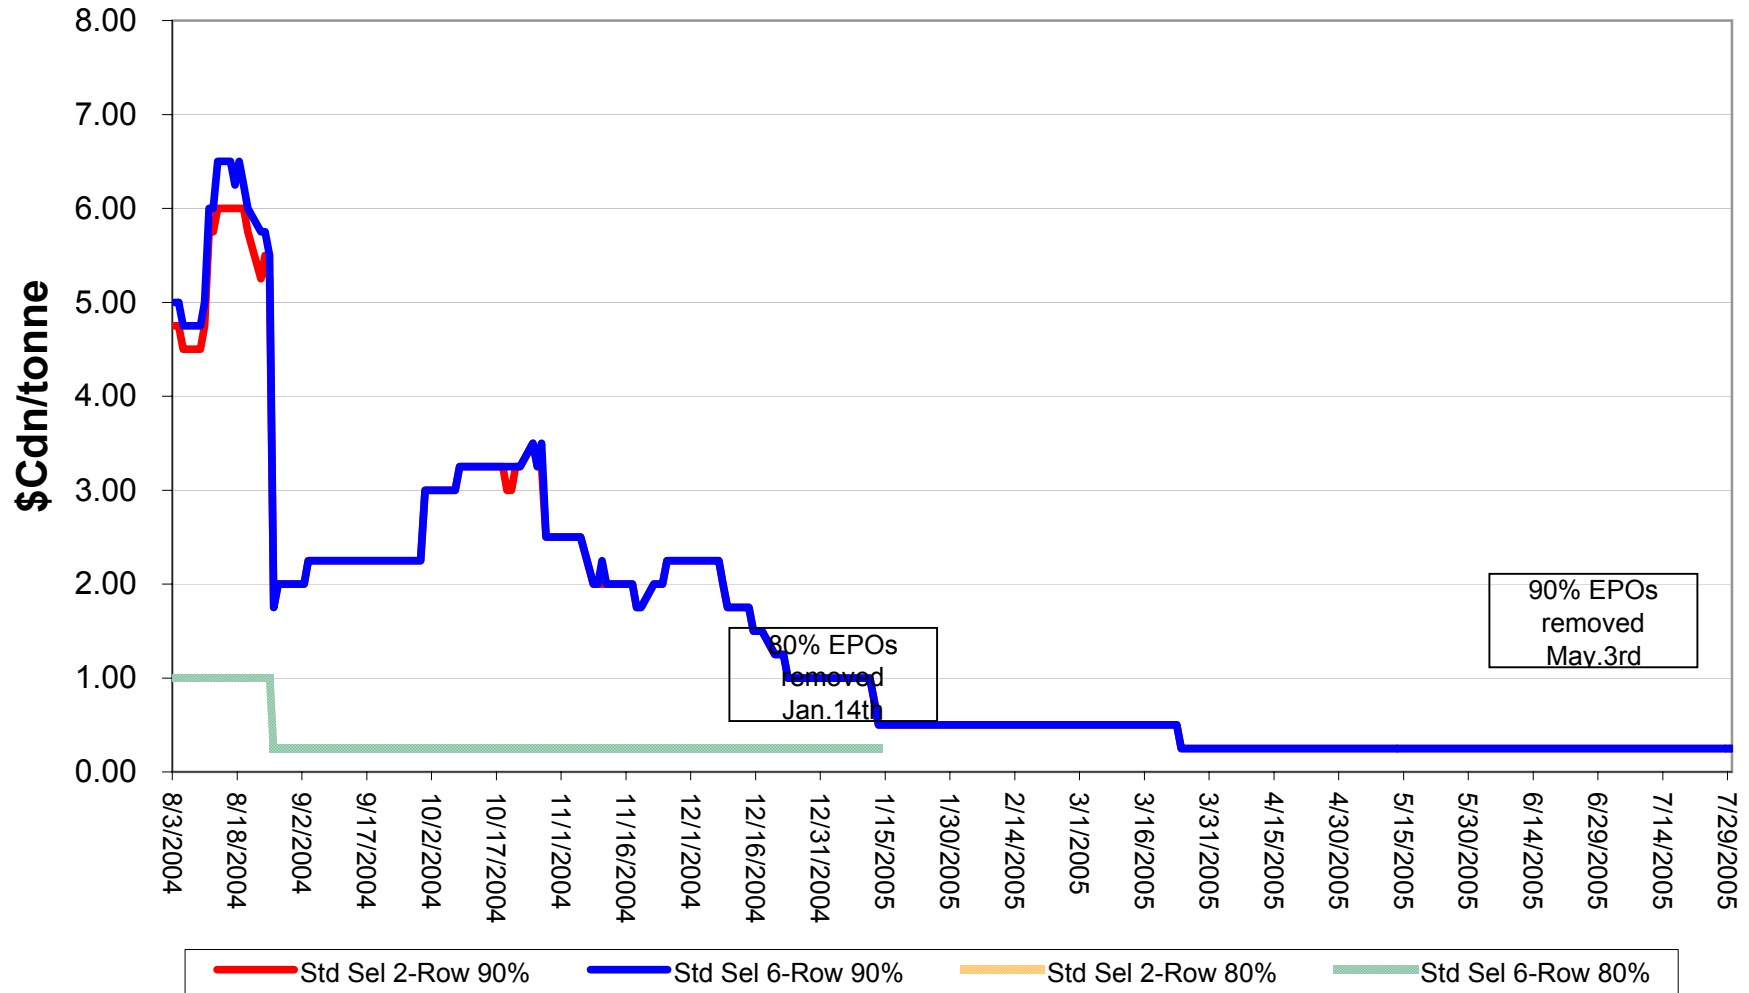

2004/05 1 CWAD 13.0 EPV Discounts

Sign up period: Aug. 3, 2004 to July 31, 2005

2004/05 5 CWAD Durum EPV Discounts

Sign up period: Feb. 07, 2005 to July 31, 2005

2004/05 1 CW Barley EPV Discounts

Sign up period: Aug. 03, 2004 to July 31, 2005

2004/05 Selected Barley 80% & 90% EPV Discounts

Sign up period: Aug. 03, 2004 to July 31, 2005

2004/05 1 CWRS 13.5 & 1 CWHW 13.5 Net 90% EPVs

Sign up period: Aug. 03, 2004 to July 31, 2005

2004/05 1 CWRS 13.5 and 1 CWHW 13.5 Net EPVs

Sign up period: Aug. 03, 2004 to July 31, 2005

2004/05 1 CWES Net EPVs

Sign up period: Aug. 03, 2004 to July 31, 2005

2004/05 1 CPSR Net EPVs

Sign up period: Aug. 03, 2004 to July 31, 2005

2004/05 1 CPSW Net EPVs