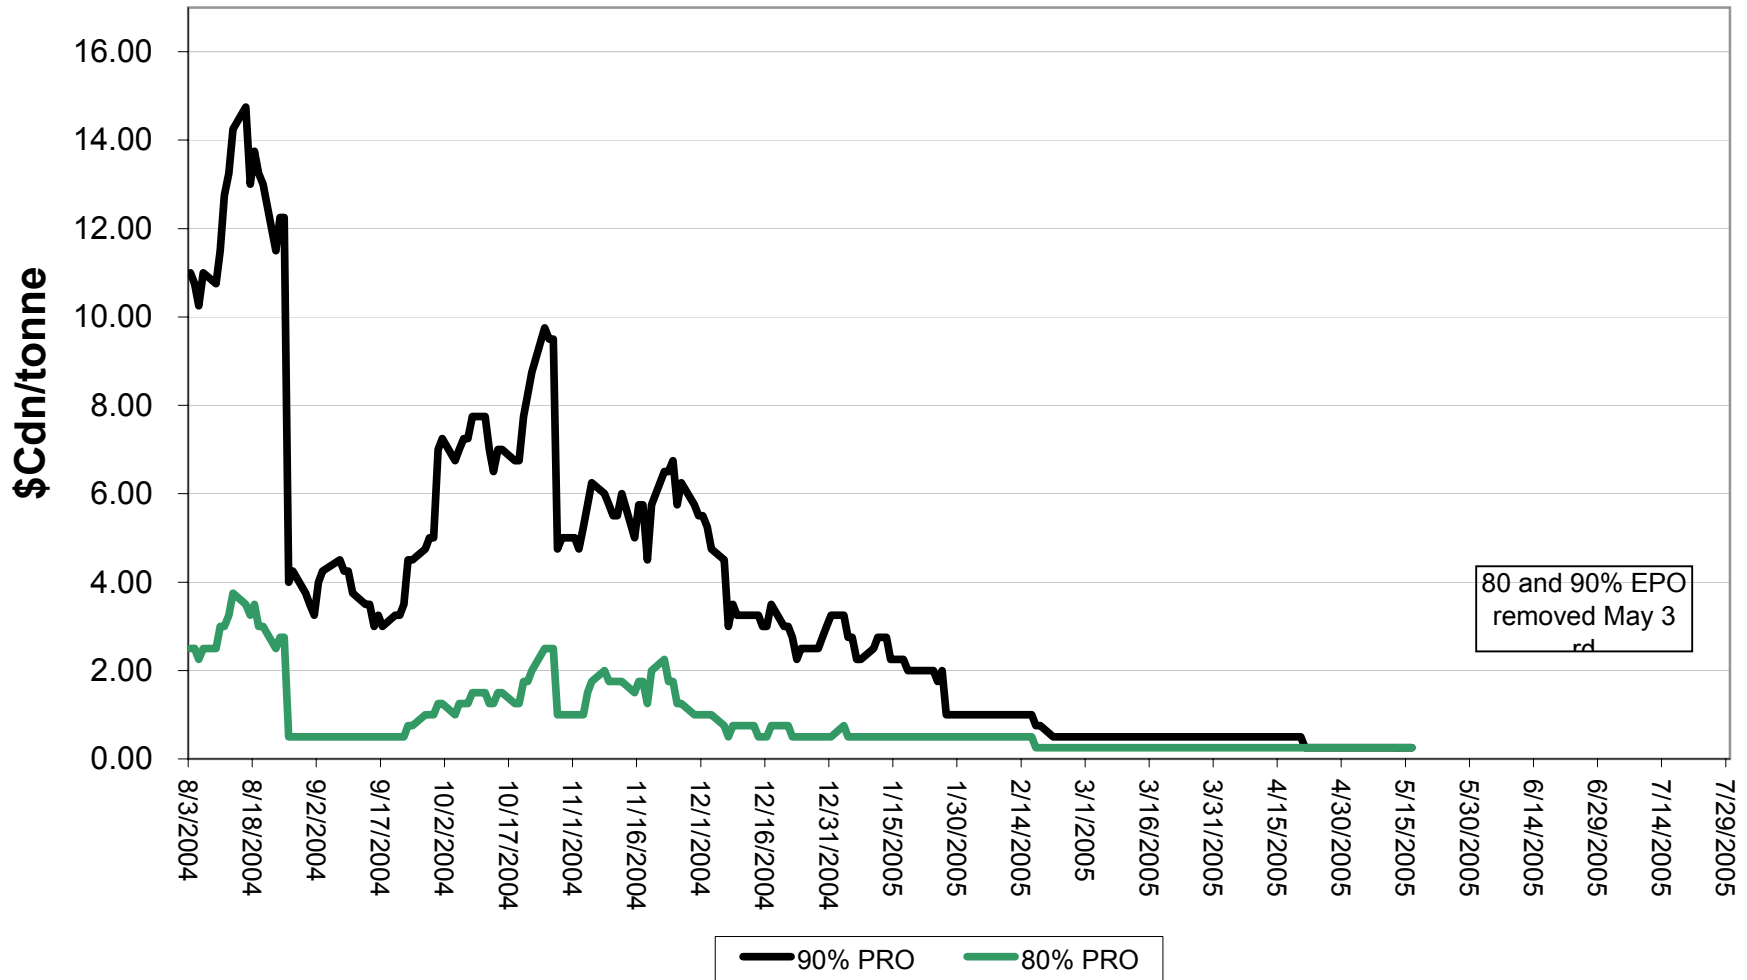

Sign up period: Aug. 03, 2004 to July 31, 2005

2004/05 1 CWSWS EPV Discounts

Sign up period: Aug. 03, 2004 to July 31, 2005

2004/05 CW FEED Wheat EPV Discounts

Sign up period: Feb. 07, 2005 to July 31, 2005

2004/05 1 CWAD 13.0 EPV Discounts

Sign up period: Aug. 3, 2004 to July 31, 2005

2004/05 5 CWAD Durum EPV Discounts

Sign up period: Feb. 07, 2005 to July 31, 2005

2004/05 1 CW Barley EPV Discounts

Sign up period: Aug. 03, 2004 to July 31, 2005

2004/05 Selected Barley 80% & 90% EPV Discounts

Sign up period: Aug. 03, 2004 to July 31, 2005

2004/05 1 CWRS 13.5 & 1 CWHW 13.5 Net 90% EPVs

Sign up period: Aug. 03, 2004 to July 31, 2005

2004/05 1 CWRS 13.5 and 1 CWHW 13.5 Net EPVs