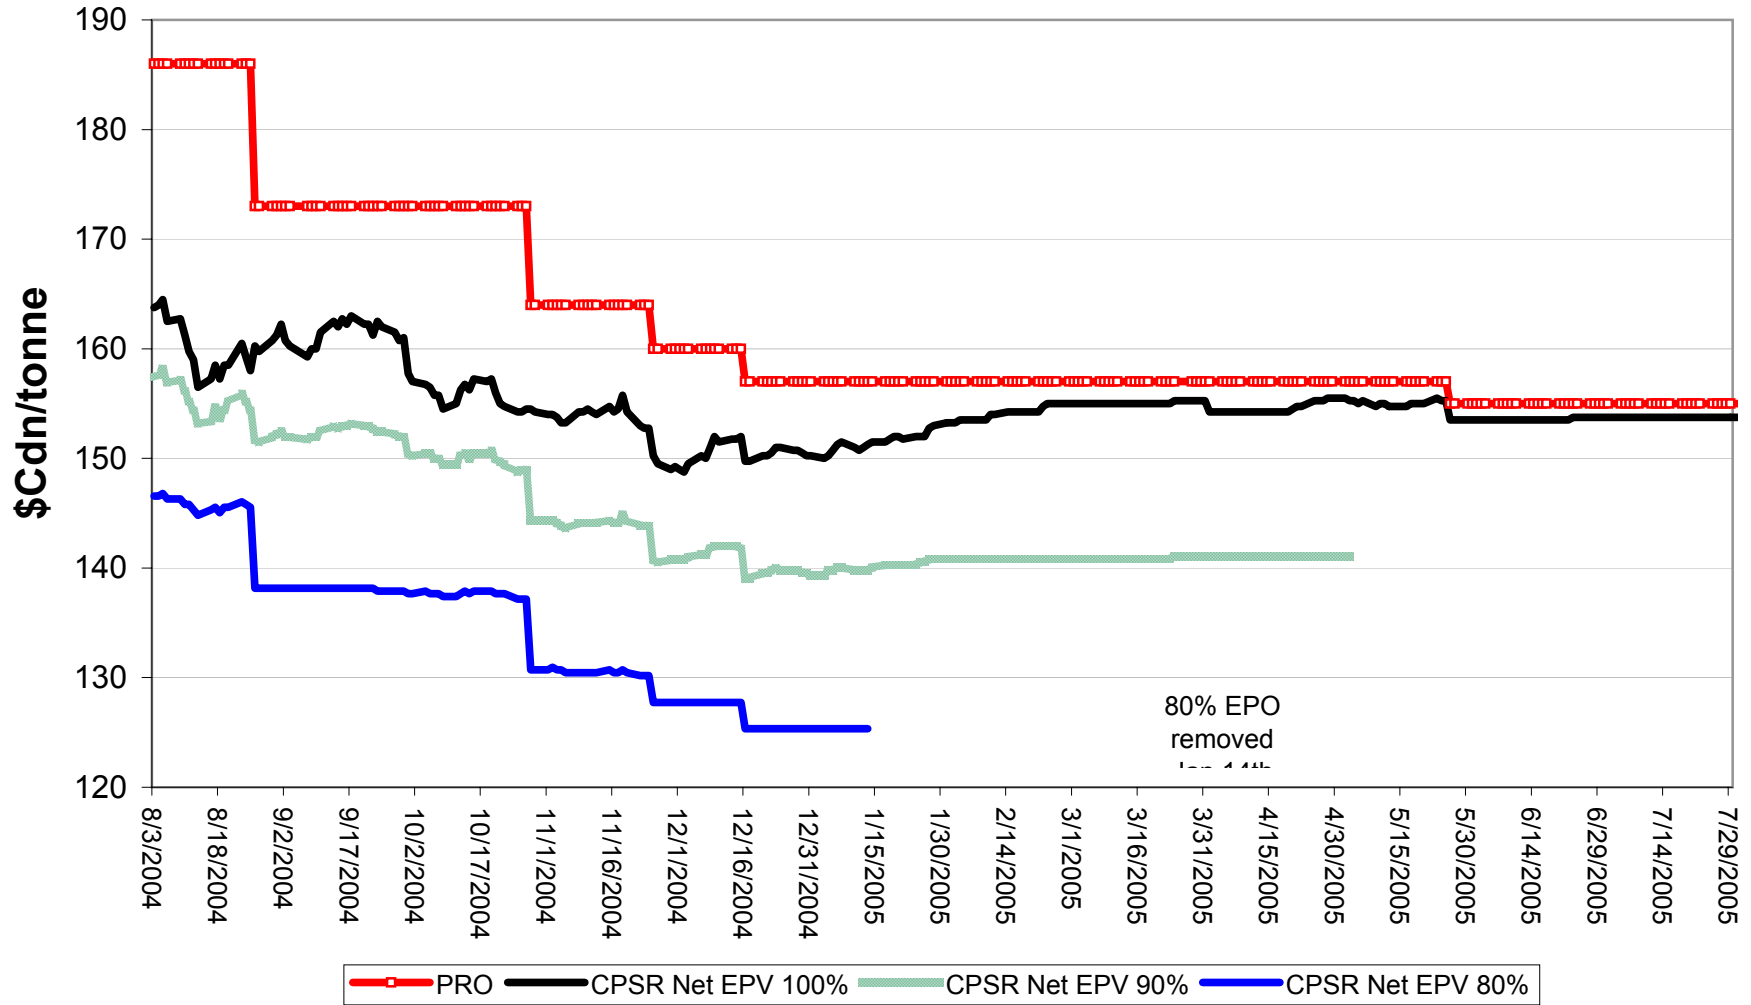

2004/05 Selected Barley 80% & 90% EPV Discounts

Sign up period: Aug. 03, 2004 to July 31, 2005

2004/05 1 CWRS 13.5 & 1 CWHW 13.5 Net 90% EPVs

Sign up period: Aug. 03, 2004 to July 31, 2005

2004/05 1 CWRS 13.5 and 1 CWHW 13.5 Net EPVs

Sign up period: Aug. 03, 2004 to July 31, 2005

2004/05 1 CWES Net EPVs

Sign up period: Aug. 03, 2004 to July 31, 2005

2004/05 1 CPSR Net EPVs

Sign up period: Aug. 03, 2004 to July 31, 2005

2004/05 1 CPSW Net EPVs

Sign up period: Aug. 03, 2004 to July 31, 2005

2004/05 1 CWRW Net EPVs

Sign up period: Aug. 03, 2004 to July 31, 2005

2004/05 1 CWSWS Net EPVs

Sign up period: Aug. 03, 2004 to July 31, 2005

2004/05 1CWAD 13.0 Net EPVs

Sign up period: Aug. 3, 2004 to July 31, 2005

2004/05 Std Select Two-Row Net EPVs

Sign up period: Aug. 03, 2004 to July 31, 2005

2004/05 Std Select Six-Row Net EPVs

Sign up period: Aug. 03, 2004 to July 31, 2005