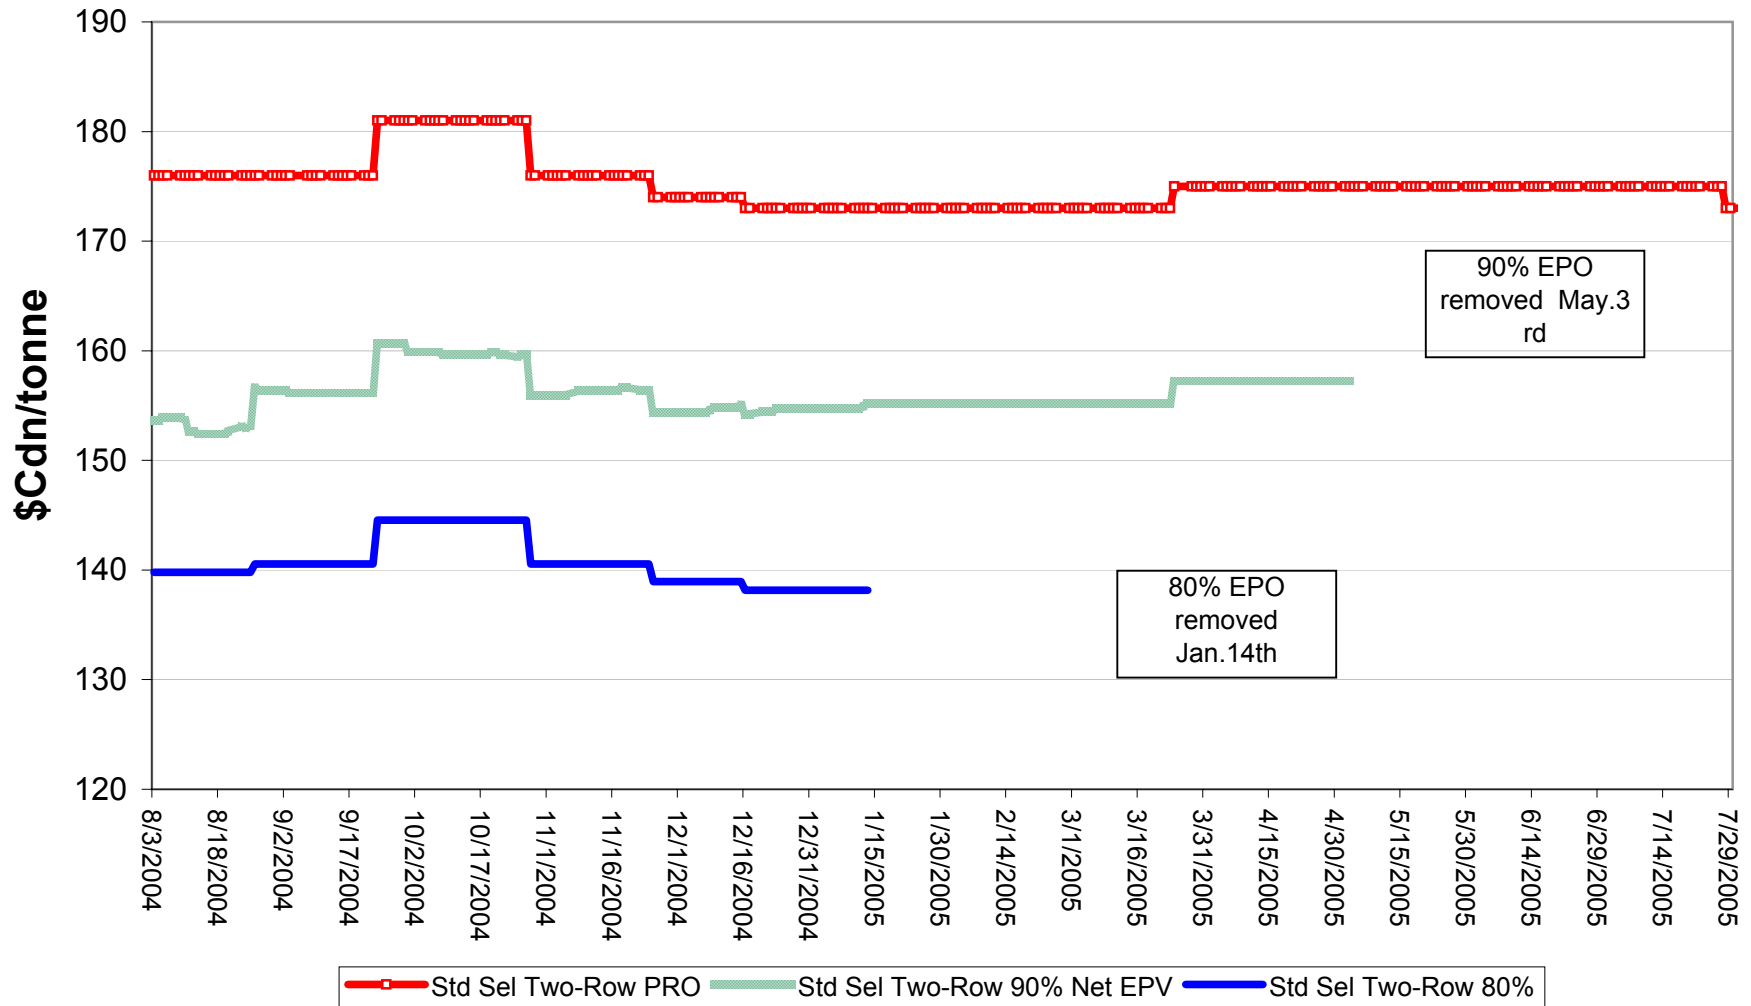

2004/05 Selected Barley 80% & 90% EPV Discounts

Sign up period: Aug. 03, 2004 to July 31, 2005

2004/05 1 CWRS 13.5 & 1 CWHW 13.5 Net 90% EPVs

Sign up period: Aug. 03, 2004 to July 31, 2005

2004/05 1 CWRS 13.5 and 1 CWHW 13.5 Net EPVs

Sign up period: Aug. 03, 2004 to July 31, 2005

2004/05 1 CWES Net EPVs

Sign up period: Aug. 03, 2004 to July 31, 2005

2004/05 1 CPSR Net EPVs

Sign up period: Aug. 03, 2004 to July 31, 2005

2004/05 1 CPSW Net EPVs

Sign up period: Aug. 03, 2004 to July 31, 2005

2004/05 1 CWRW Net EPVs

Sign up period: Aug. 03, 2004 to July 31, 2005

2004/05 1 CWSWS Net EPVs

Sign up period: Aug. 03, 2004 to July 31, 2005

2004/05 1CWAD 13.0 Net EPVs

Sign up period: Aug. 3, 2004 to July 31, 2005

2004/05 Std Select Two-Row Net EPVs

Sign up period: Aug. 03, 2004 to July 31, 2005

2004/05 Std Select Six-Row Net EPVs

Sign up period: Aug. 03, 2004 to July 31, 2005