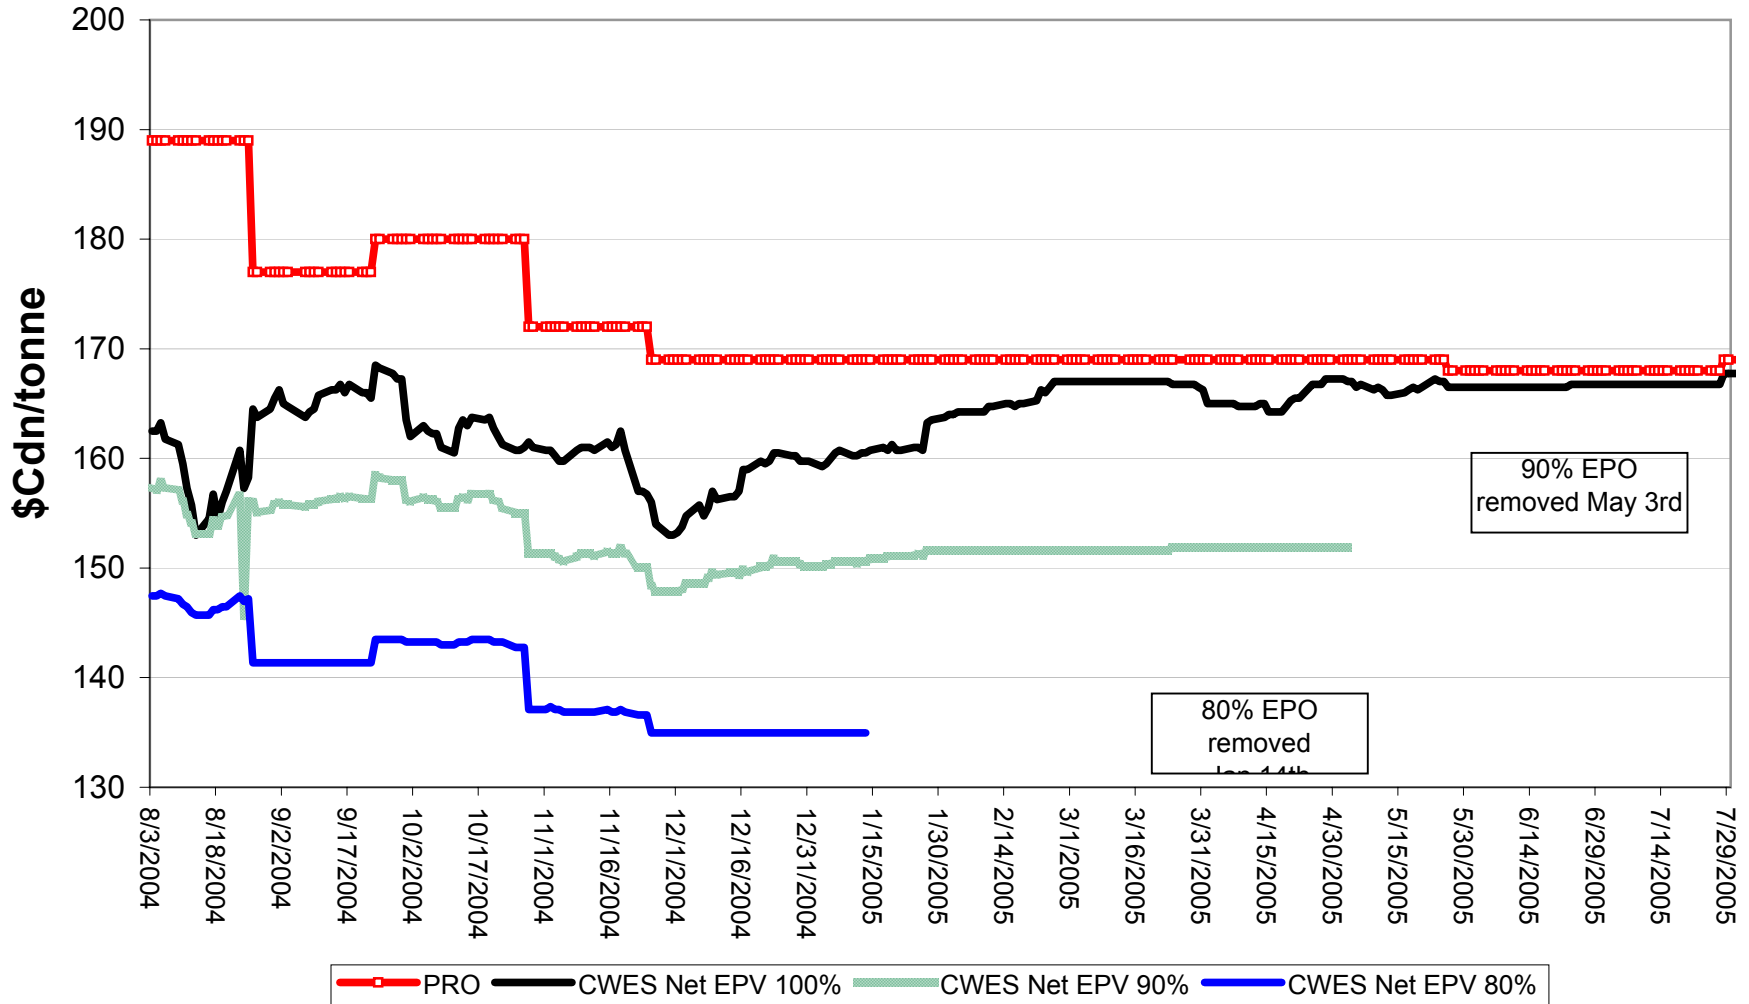

2004/05 Selected Barley 80% & 90% EPV Discounts

Sign up period: Aug. 03, 2004 to July 31, 2005

2004/05 1 CWRS 13.5 & 1 CWHW 13.5 Net 90% EPVs

Sign up period: Aug. 03, 2004 to July 31, 2005

2004/05 1 CWRS 13.5 and 1 CWHW 13.5 Net EPVs

Sign up period: Aug. 03, 2004 to July 31, 2005

2004/05 1 CWES Net EPVs

Sign up period: Aug. 03, 2004 to July 31, 2005

2004/05 1 CPSR Net EPVs

Sign up period: Aug. 03, 2004 to July 31, 2005

2004/05 1 CPSW Net EPVs

Sign up period: Aug. 03, 2004 to July 31, 2005

2004/05 1 CWRW Net EPVs

Sign up period: Aug. 03, 2004 to July 31, 2005

2004/05 1 CWSWS Net EPVs

Sign up period: Aug. 03, 2004 to July 31, 2005

2004/05 1CWAD 13.0 Net EPVs