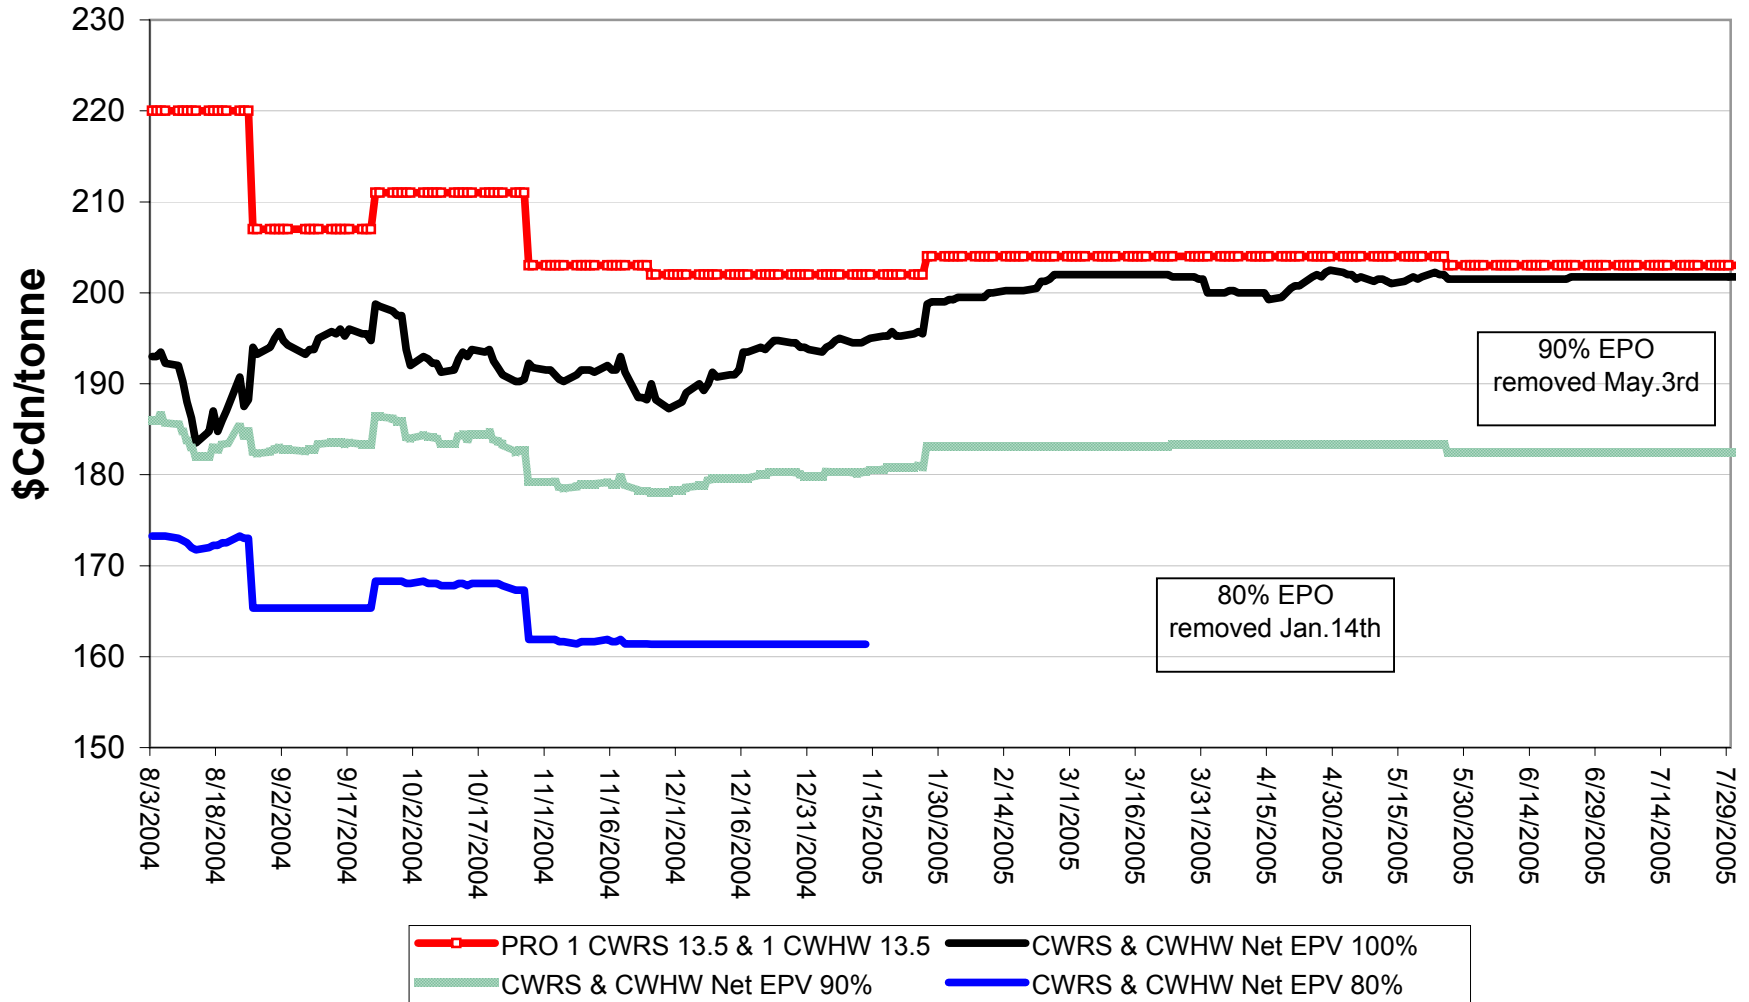

2004/05 Selected Barley 80% & 90% EPV Discounts

Sign up period: Aug. 03, 2004 to July 31, 2005

2004/05 1 CWRS 13.5 & 1 CWHW 13.5 Net 90% EPVs

Sign up period: Aug. 03, 2004 to July 31, 2005

2004/05 1 CWRS 13.5 and 1 CWHW 13.5 Net EPVs

Sign up period: Aug. 03, 2004 to July 31, 2005

2004/05 1 CWES Net EPVs

Sign up period: Aug. 03, 2004 to July 31, 2005

2004/05 1 CPSR Net EPVs

Sign up period: Aug. 03, 2004 to July 31, 2005

2004/05 1 CPSW Net EPVs

Sign up period: Aug. 03, 2004 to July 31, 2005

2004/05 1 CWRW Net EPVs

Sign up period: Aug. 03, 2004 to July 31, 2005

2004/05 1 CWSWS Net EPVs

Sign up period: Aug. 03, 2004 to July 31, 2005

2004/05 1CWAD 13.0 Net EPVs

Sign up period: Aug. 3, 2004 to July 31, 2005

2004/05 Std Select Two-Row Net EPVs

Sign up period: Aug. 03, 2004 to July 31, 2005

2004/05 Std Select Six-Row Net EPVs

Sign up period: Aug. 03, 2004 to July 31, 2005