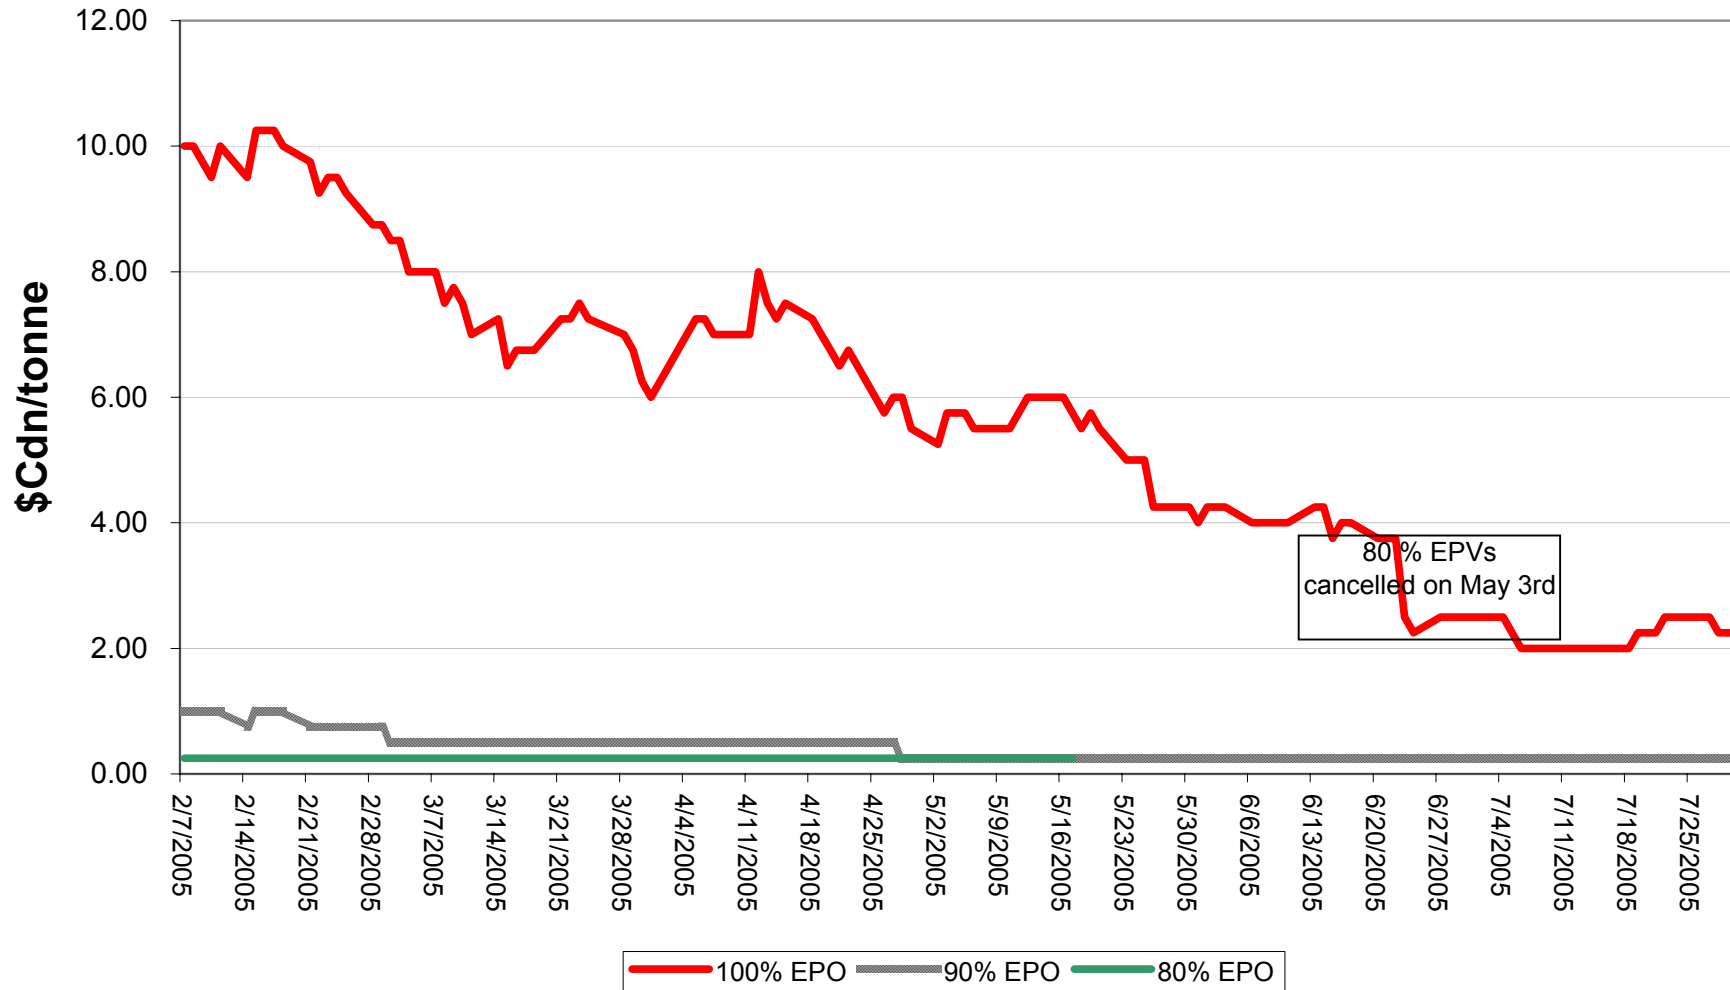

Sign up period: Aug. 03, 2004 to July 31, 2005

2004/05 1 CWSWS EPV Discounts

Sign up period: Aug. 03, 2004 to July 31, 2005

2004/05 CW FEED Wheat EPV Discounts

Sign up period: Feb. 07, 2005 to July 31, 2005

2004/05 1 CWAD 13.0 EPV Discounts

Sign up period: Aug. 3, 2004 to July 31, 2005

2004/05 5 CWAD Durum EPV Discounts

Sign up period: Feb. 07, 2005 to July 31, 2005

2004/05 1 CW Barley EPV Discounts

Sign up period: Aug. 03, 2004 to July 31, 2005

2004/05 Selected Barley 80% & 90% EPV Discounts

Sign up period: Aug. 03, 2004 to July 31, 2005

2004/05 1 CWRS 13.5 & 1 CWHW 13.5 Net 90% EPVs

Sign up period: Aug. 03, 2004 to July 31, 2005

2004/05 1 CWRS 13.5 and 1 CWHW 13.5 Net EPVs