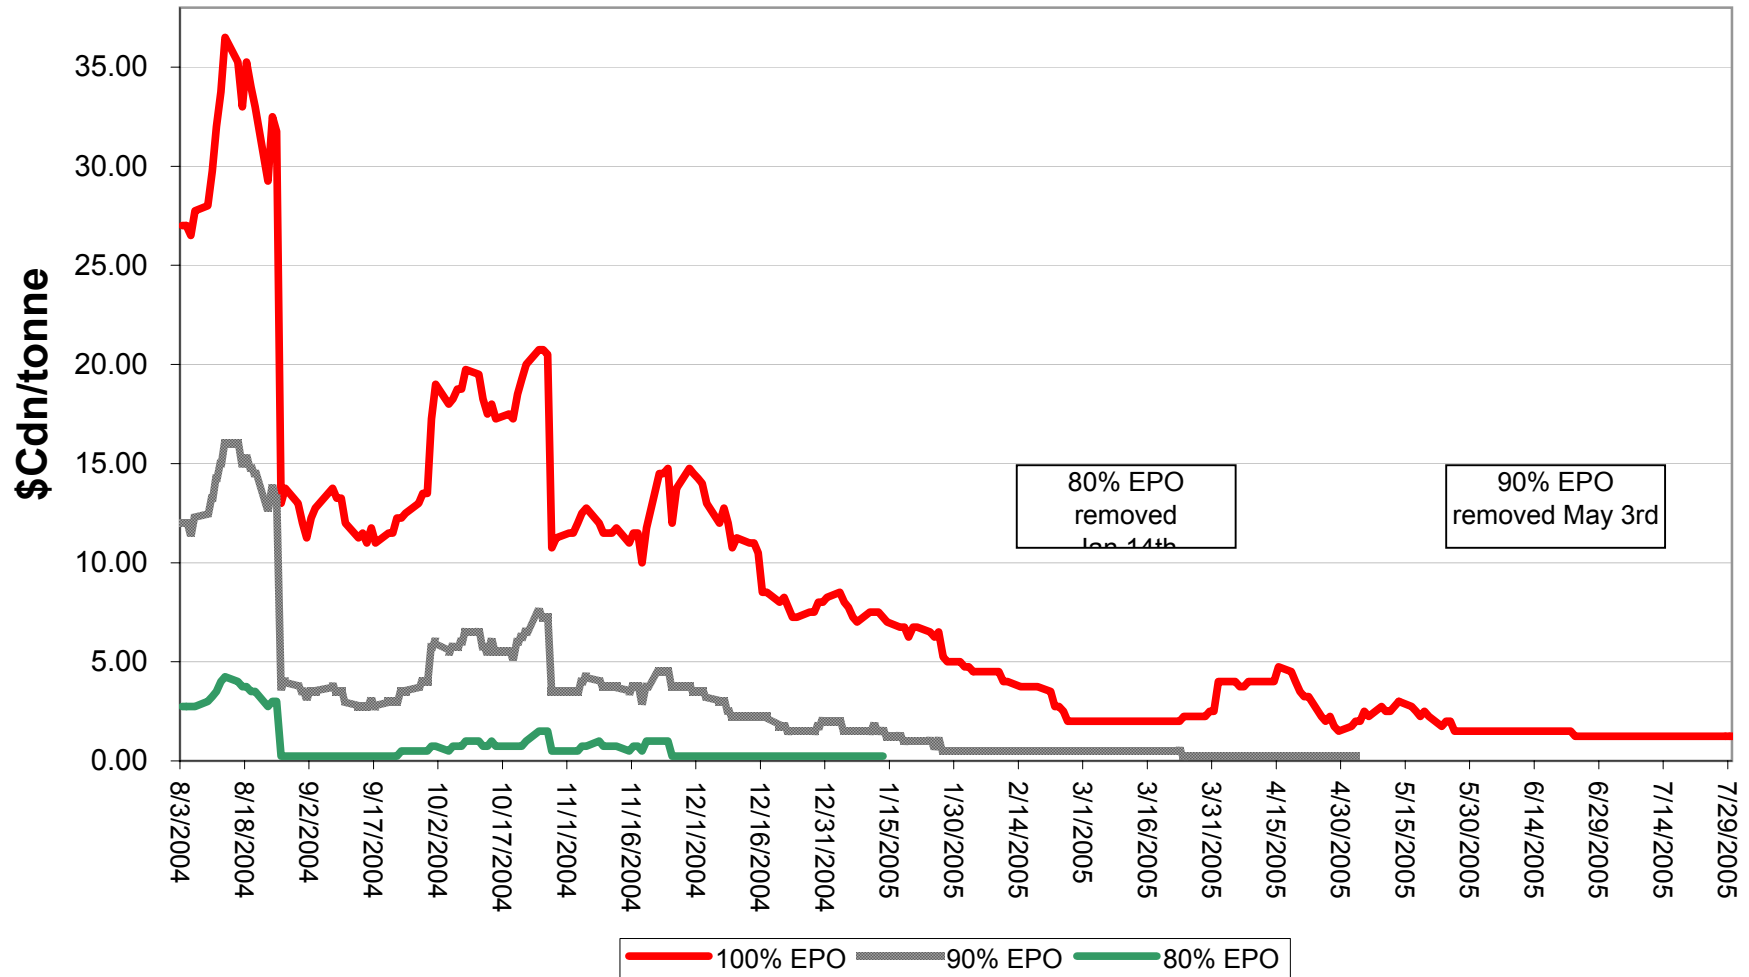

2004/05 1 CWRs 13.5 and 1 CWHW 13.5 Wheat EPV Discounts

Sign up period: Aug. 03, 2004 to July 31, 2005

2004/05 1 CWES Wheat EPV Discounts

Sign up period: Aug. 03, 2004 to July 31, 2005

2004/05 1 CPRS, 1 CPSW & 1 CWRW Wheat EPV Discounts

Sign up period: Aug. 03, 2004 to July 31, 2005

2004/05 1 CWSWS EPV Discounts

Sign up period: Aug. 03, 2004 to July 31, 2005

2004/05 CW FEED Wheat EPV Discounts

Sign up period: Feb. 07, 2005 to July 31, 2005