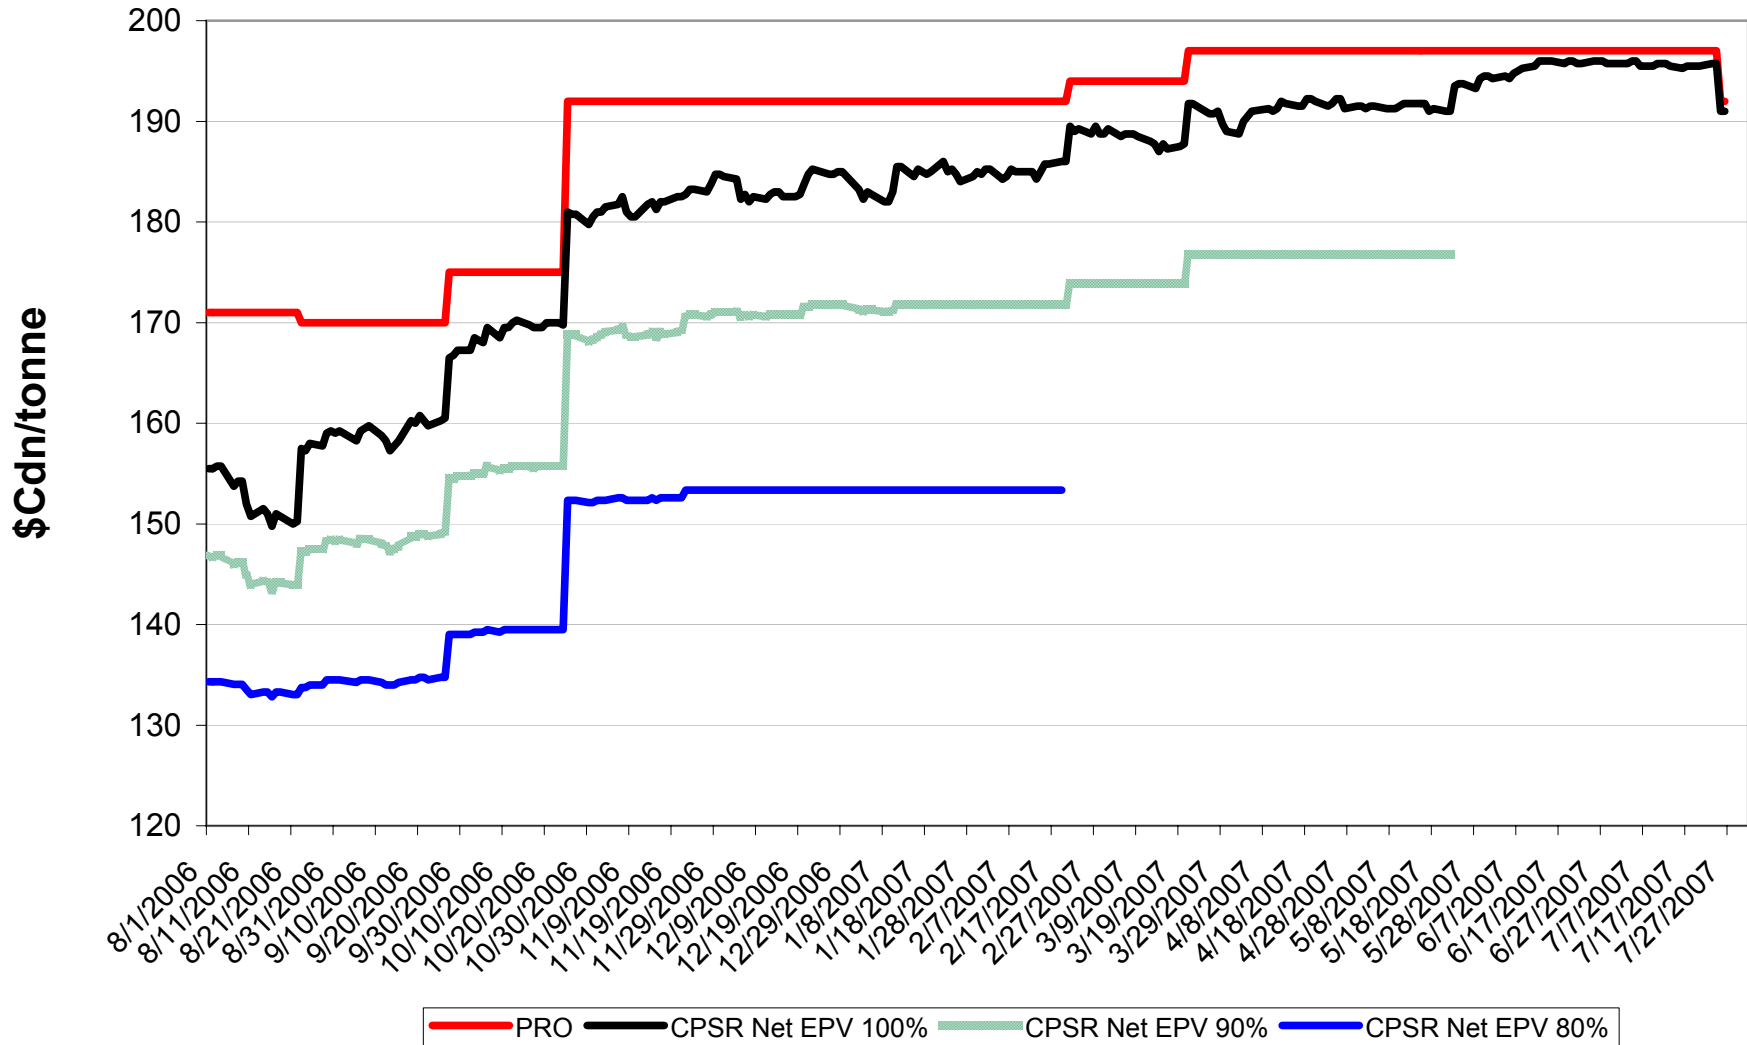

2006/07 1 CW Barley EPV Discounts - Pool A

Sign up period: Aug. 1, 2006 to January 31, 2007

2006/07 1 CW Barley EPV Discounts - Pool B

Sign up period: Feb. 1, 2007 to July 31, 2007

2006/07 Selected Barley EPV Discounts

Sign up period: Aug. 1, 2006 to July 31, 2007

2006/07 1 CWRS 13.5 & 1 CWHWS 13.5 Net EPVs

Sign up period: Aug. 1, 2006 to July 31, 2007

2006/07 1 CWES Net EPVs

Sign up period: Aug. 01, 2006 to July 31, 2007

2006/07 1 CPSR Net EPVs

Sign up period: Aug. 01, 2006 to July 31, 2007

2006/07 1 CPSW Net EPVs

Sign up period: Aug. 01, 2006 to July 31, 2007

2006/07 1 CWRW Net EPVs

Sign up period: Aug. 01, 2006 to July 31, 2007

2006/07 1 CWSWS Net EPVs

Sign up period: Aug. 01, 2006 to July 31, 2007

2006/07 1 CWAD 13.0 Net EPVs

Sign up period: Aug. 1, 2006 to July 31, 2007

2006/07 1 CW Barley Net EPVs - Pool A

Sign up period: Aug. 01, 2006 to January 31, 2007