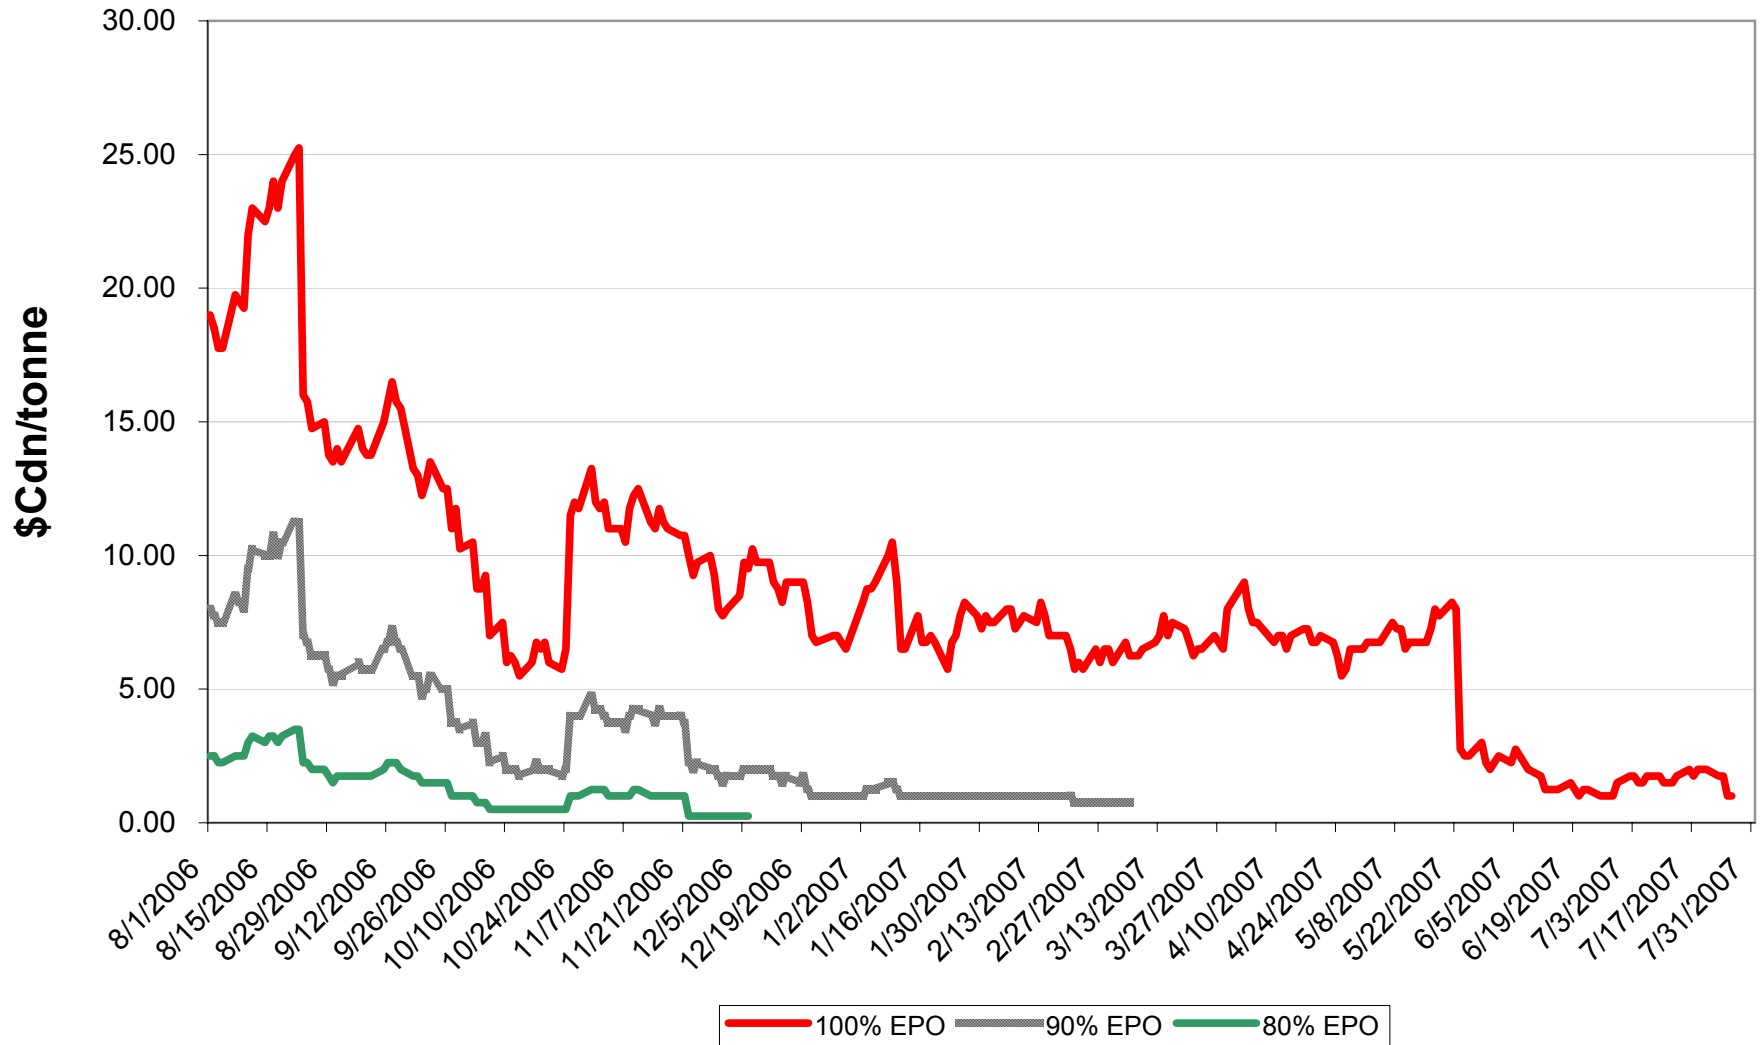

2006/07 1 CWRS 13.5 & 1 CWHWS 13.5 Wheat EPV Discounts

Sign up period: Aug. 01, 2006 to July 31, 2007

2006/07 1 CWES Wheat EPV Discounts

Sign up period: Aug. 01, 2006 to July 31, 2007

2006/07 1 CPRS, 1 CPSW & 1 CWRW Wheat EPV Discounts

Sign up period: Aug. 01, 2006 to July 31, 2007

2006/07 1 CWSWS EPV Discounts

Sign up period: Aug. 01, 2006 to July 31, 2007

2006/07 CW FEED Wheat EPV Discounts

Sign up period: Aug. 1, 2006 to July 31, 2007