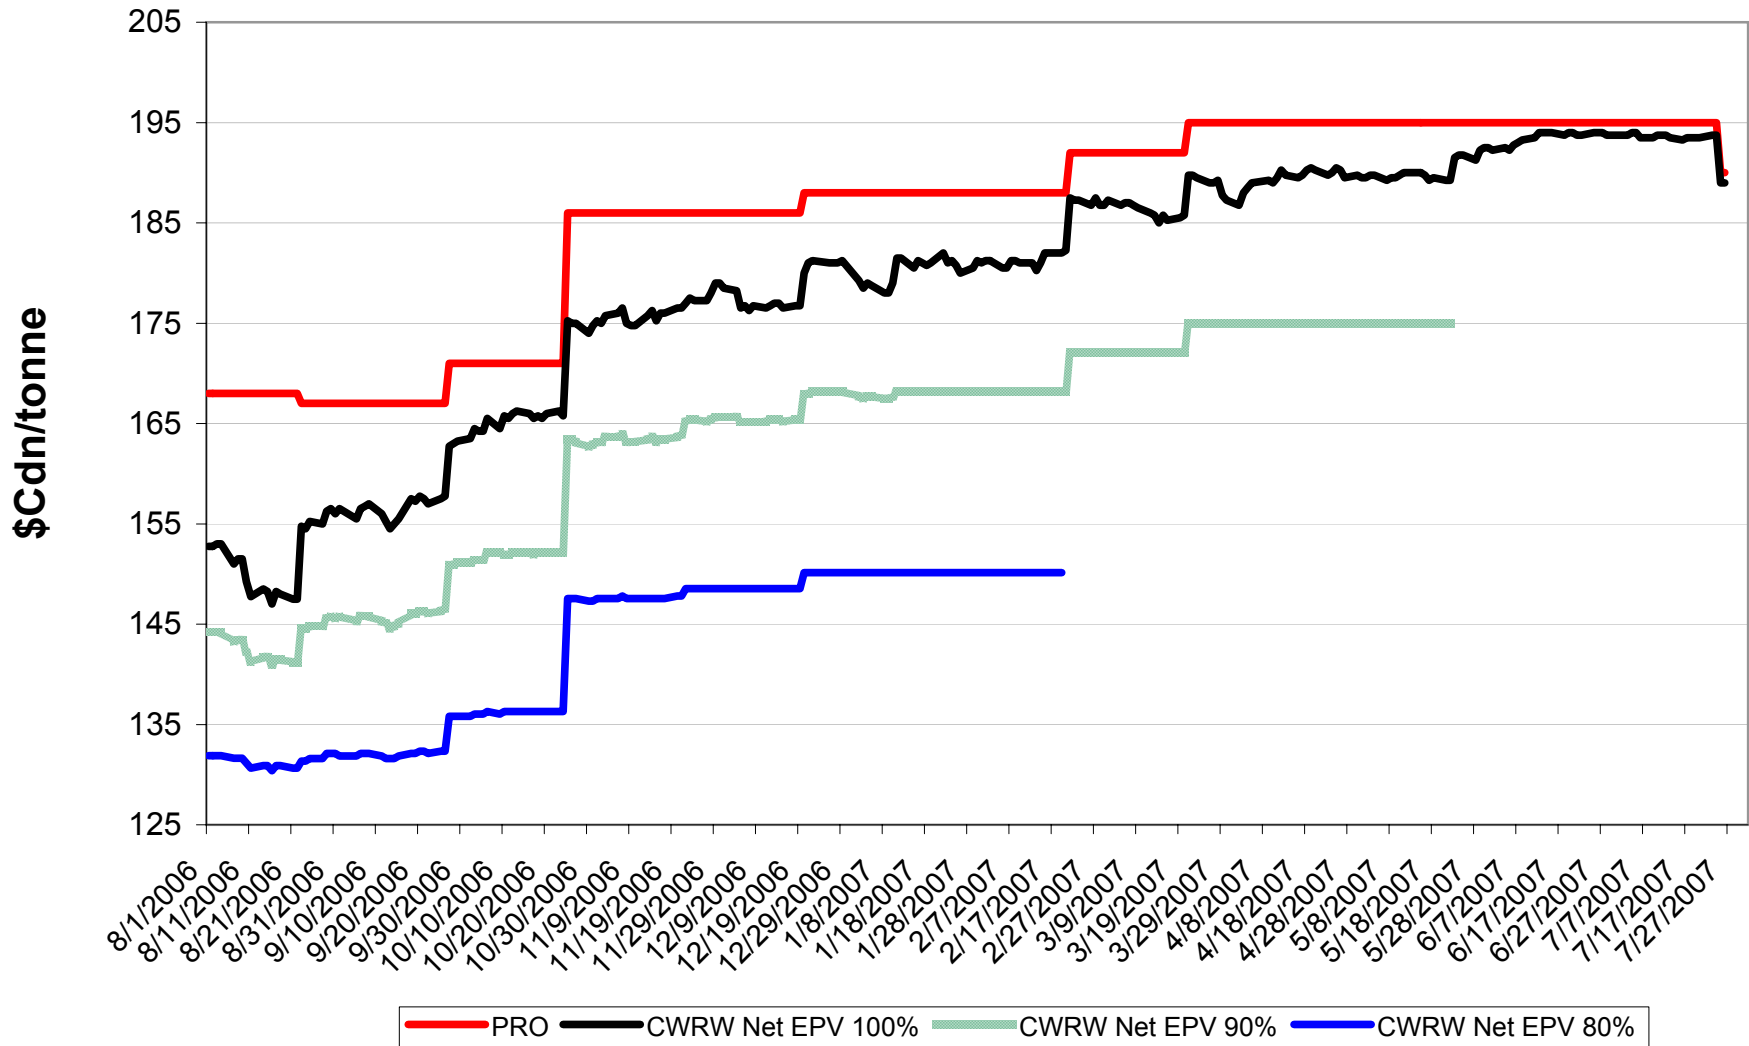

Sign up period: Aug. 1, 2006 to July 31, 2007

2006/07 1 CWRS 13.5 & 1 CWHWS 13.5 Net EPVs

Sign up period: Aug. 1, 2006 to July 31, 2007

2006/07 1 CWES Net EPVs

Sign up period: Aug. 01, 2006 to July 31, 2007

2006/07 1 CPSR Net EPVs

Sign up period: Aug. 01, 2006 to July 31, 2007

2006/07 1 CPSW Net EPVs

Sign up period: Aug. 01, 2006 to July 31, 2007

2006/07 1 CWRW Net EPVs

Sign up period: Aug. 01, 2006 to July 31, 2007

2006/07 1 CWSWS Net EPVs

Sign up period: Aug. 01, 2006 to July 31, 2007

2006/07 1 CWAD 13.0 Net EPVs

Sign up period: Aug. 1, 2006 to July 31, 2007

2006/07 1 CW Barley Net EPVs - Pool A

Sign up period: Aug. 01, 2006 to January 31, 2007

2006/07 1 CW Barley Net EPVs - Pool B

Sign up period: Feb. 1, 2007 to July 31, 2007

2006/07 Std Select Two-Row Net EPVs

Sign up period: Aug. 01, 2006 to July 31, 2007

2006/07 Std Select Six-Row Net EPVs

Sign up period: Aug. 01, 2006 to July 31, 2007