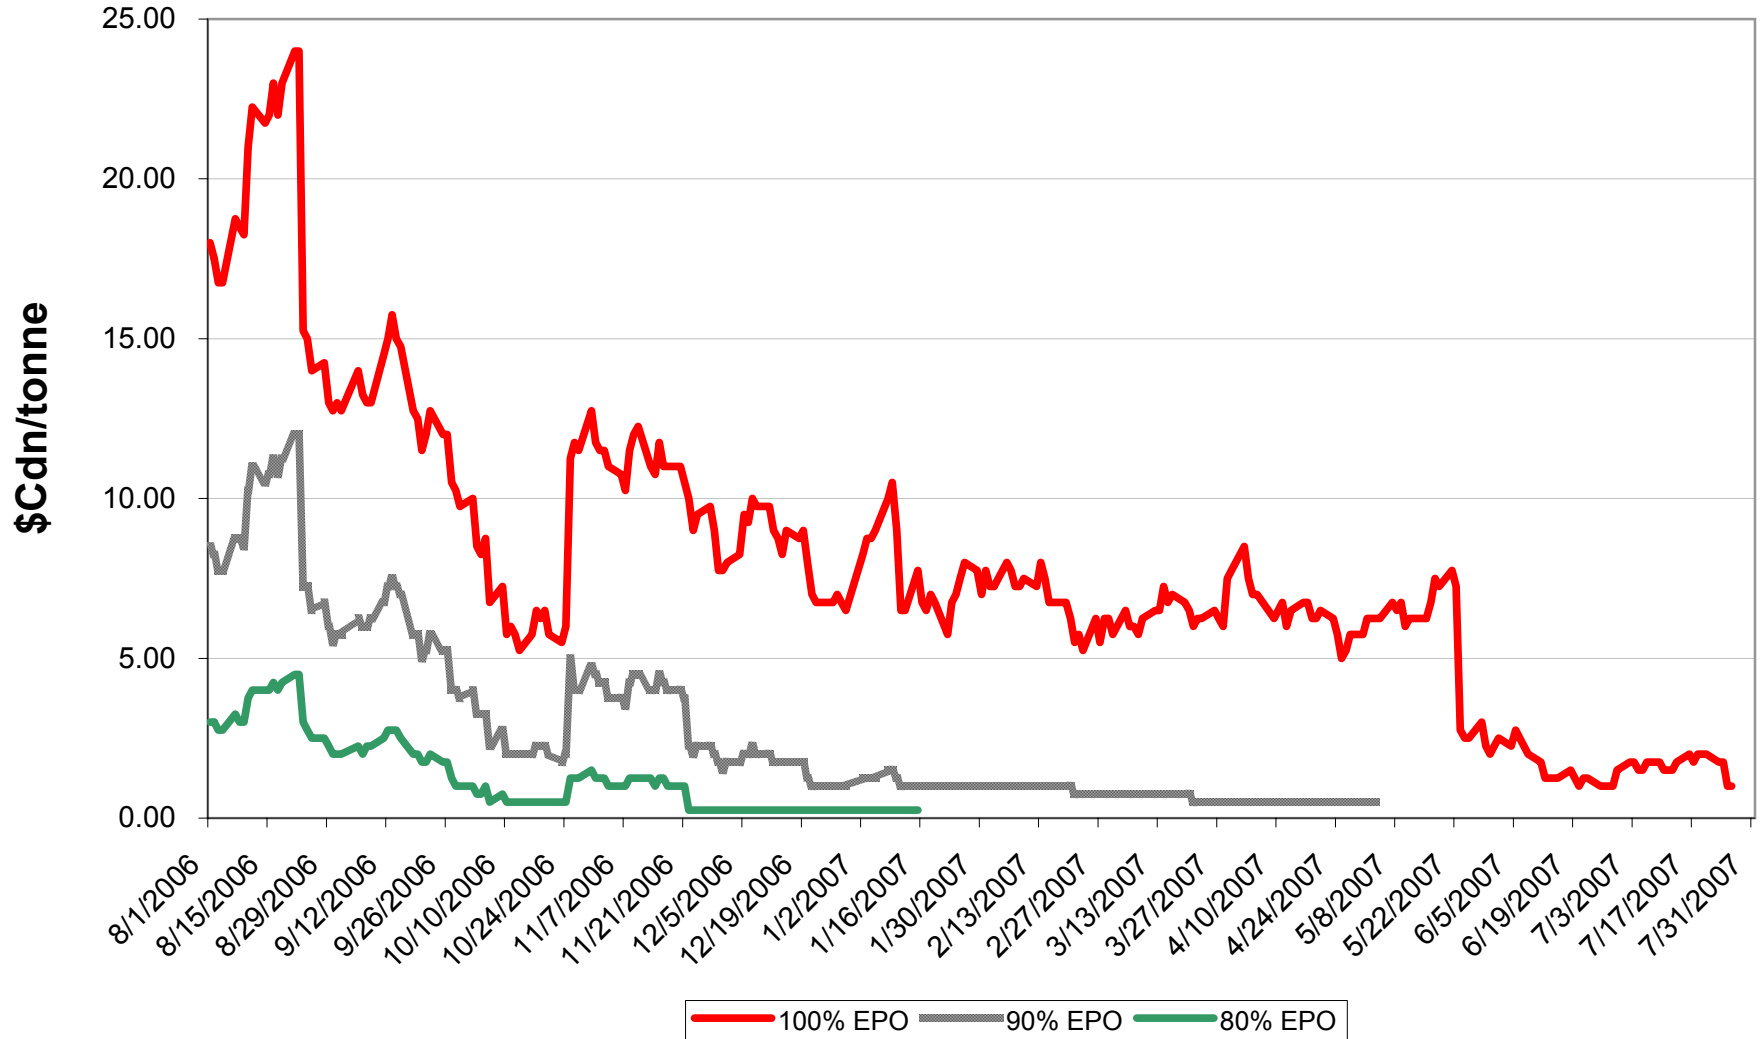

2006/07 1 CWRS 13.5 & 1 CWHWS 13.5 Wheat EPV Discounts

Sign up period: Aug. 01, 2006 to July 31, 2007

2006/07 1 CWES Wheat EPV Discounts

Sign up period: Aug. 01, 2006 to July 31, 2007

2006/07 1 CPRS, 1 CPSW & 1 CWRW Wheat EPV Discounts

Sign up period: Aug. 01, 2006 to July 31, 2007

2006/07 1 CWSWS EPV Discounts

Sign up period: Aug. 01, 2006 to July 31, 2007

2006/07 CW FEED Wheat EPV Discounts

Sign up period: Aug. 1, 2006 to July 31, 2007