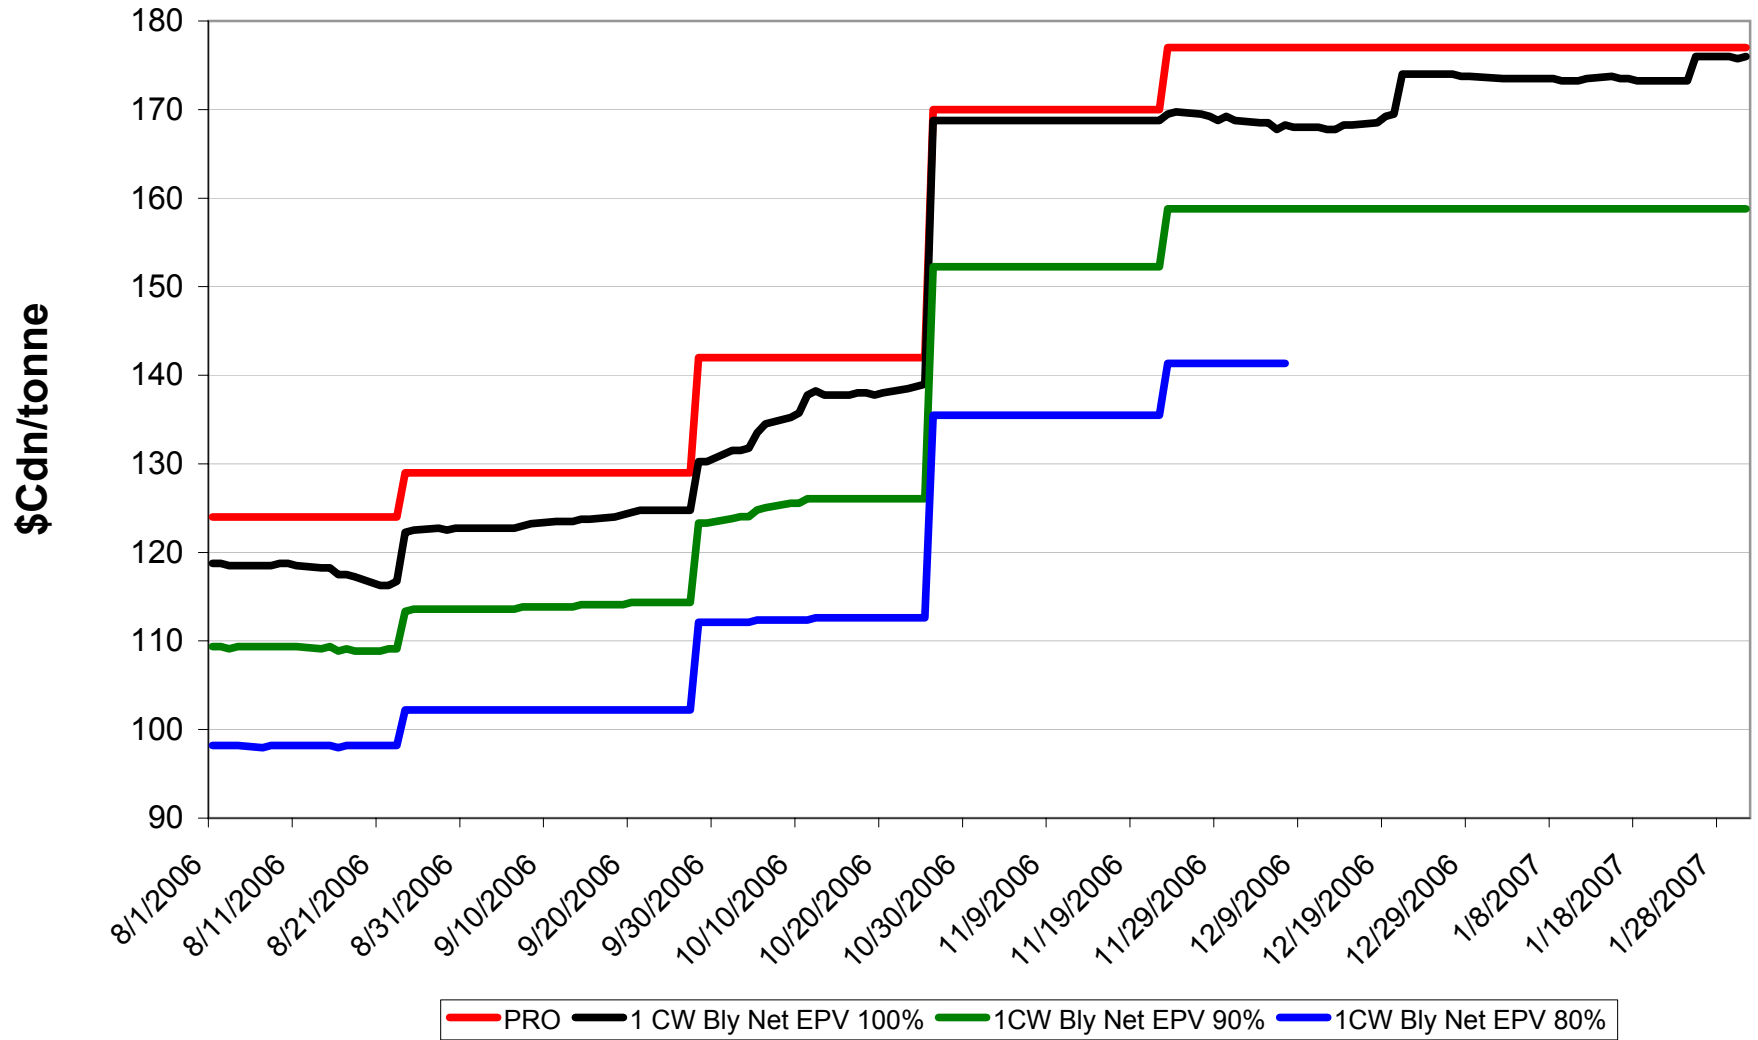

Sign up period: Aug. 1, 2006 to July 31, 2007

2006/07 1 CWRS 13.5 & 1 CWHWS 13.5 Net EPVs

Sign up period: Aug. 1, 2006 to July 31, 2007

2006/07 1 CWES Net EPVs

Sign up period: Aug. 01, 2006 to July 31, 2007

2006/07 1 CPSR Net EPVs

Sign up period: Aug. 01, 2006 to July 31, 2007

2006/07 1 CPSW Net EPVs

Sign up period: Aug. 01, 2006 to July 31, 2007

2006/07 1 CWRW Net EPVs

Sign up period: Aug. 01, 2006 to July 31, 2007

2006/07 1 CWSWS Net EPVs

Sign up period: Aug. 01, 2006 to July 31, 2007

2006/07 1 CWAD 13.0 Net EPVs

Sign up period: Aug. 1, 2006 to July 31, 2007

2006/07 1 CW Barley Net EPVs - Pool A

Sign up period: Aug. 01, 2006 to January 31, 2007

2006/07 1 CW Barley Net EPVs - Pool B

Sign up period: Feb. 1, 2007 to July 31, 2007

2006/07 Std Select Two-Row Net EPVs

Sign up period: Aug. 01, 2006 to July 31, 2007

2006/07 Std Select Six-Row Net EPVs

Sign up period: Aug. 01, 2006 to July 31, 2007