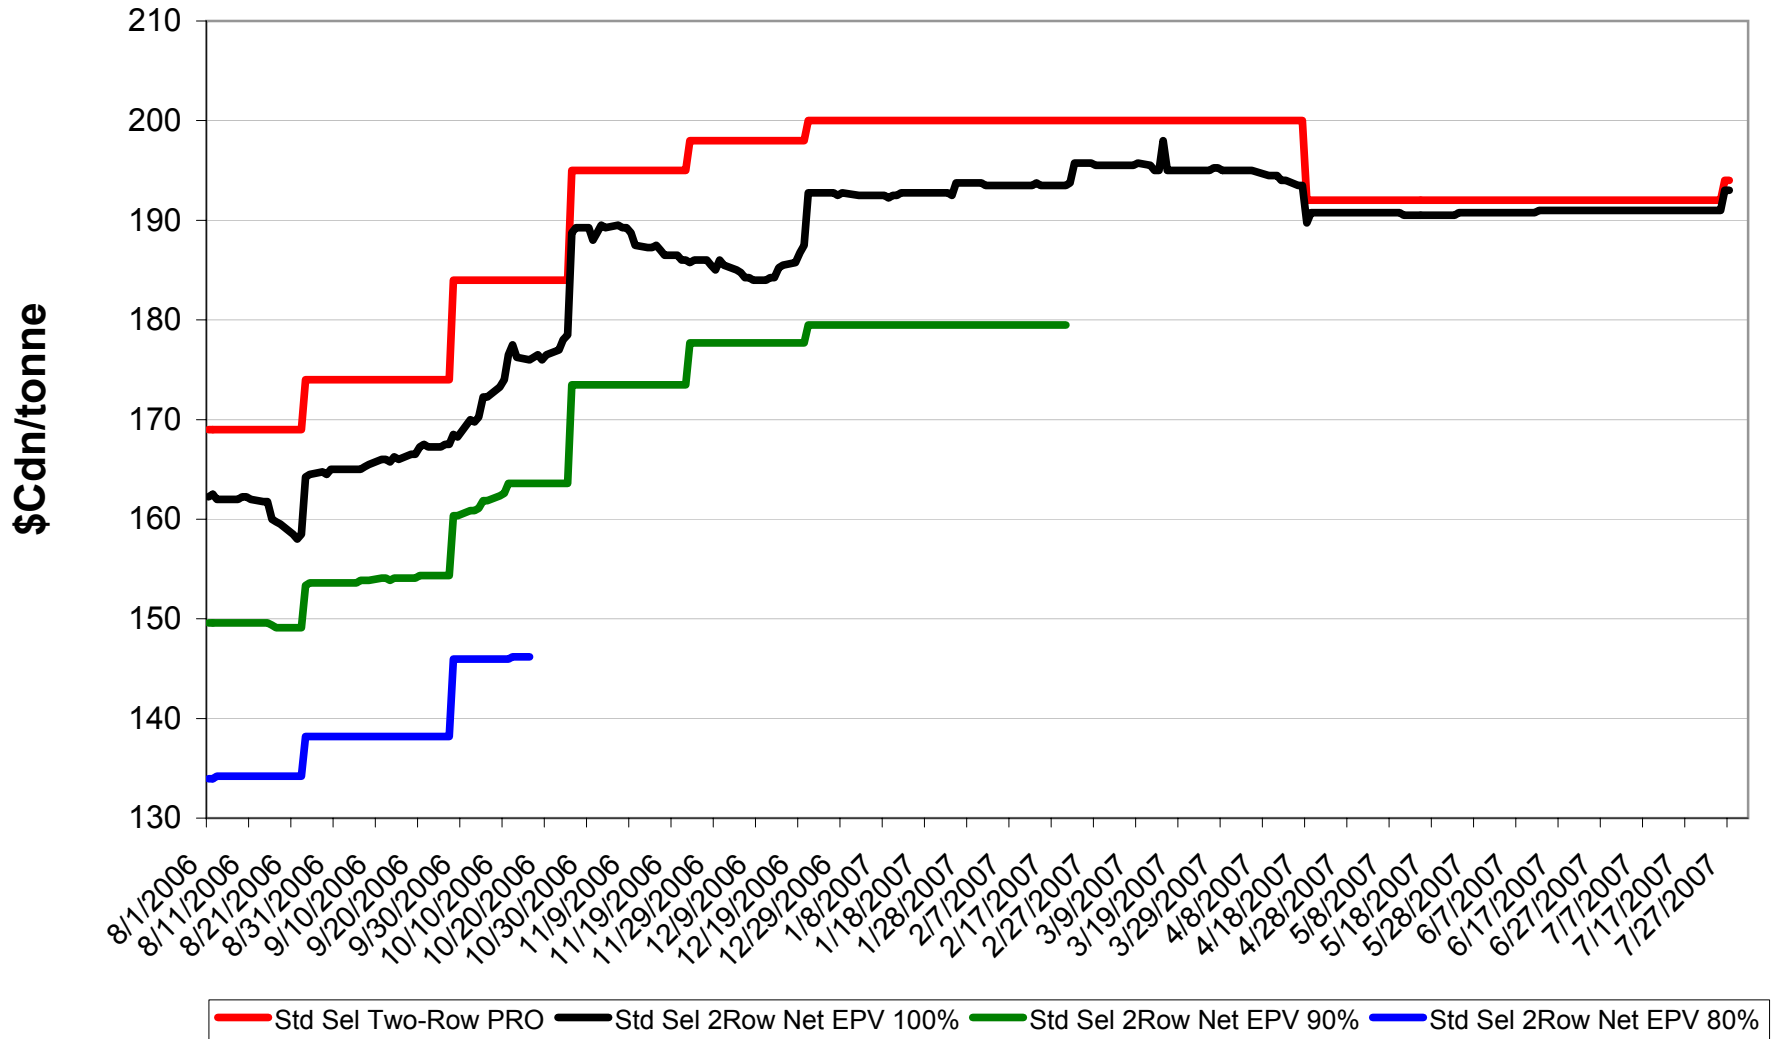

Sign up period: Aug. 1, 2006 to July 31, 2007

2006/07 1 CWRS 13.5 & 1 CWHWS 13.5 Net EPVs

Sign up period: Aug. 1, 2006 to July 31, 2007

2006/07 1 CWES Net EPVs

Sign up period: Aug. 01, 2006 to July 31, 2007

2006/07 1 CPSR Net EPVs

Sign up period: Aug. 01, 2006 to July 31, 2007

2006/07 1 CPSW Net EPVs

Sign up period: Aug. 01, 2006 to July 31, 2007

2006/07 1 CWRW Net EPVs

Sign up period: Aug. 01, 2006 to July 31, 2007

2006/07 1 CWSWS Net EPVs

Sign up period: Aug. 01, 2006 to July 31, 2007

2006/07 1 CWAD 13.0 Net EPVs

Sign up period: Aug. 1, 2006 to July 31, 2007

2006/07 1 CW Barley Net EPVs - Pool A

Sign up period: Aug. 01, 2006 to January 31, 2007

2006/07 1 CW Barley Net EPVs - Pool B

Sign up period: Feb. 1, 2007 to July 31, 2007

2006/07 Std Select Two-Row Net EPVs

Sign up period: Aug. 01, 2006 to July 31, 2007

2006/07 Std Select Six-Row Net EPVs

Sign up period: Aug. 01, 2006 to July 31, 2007