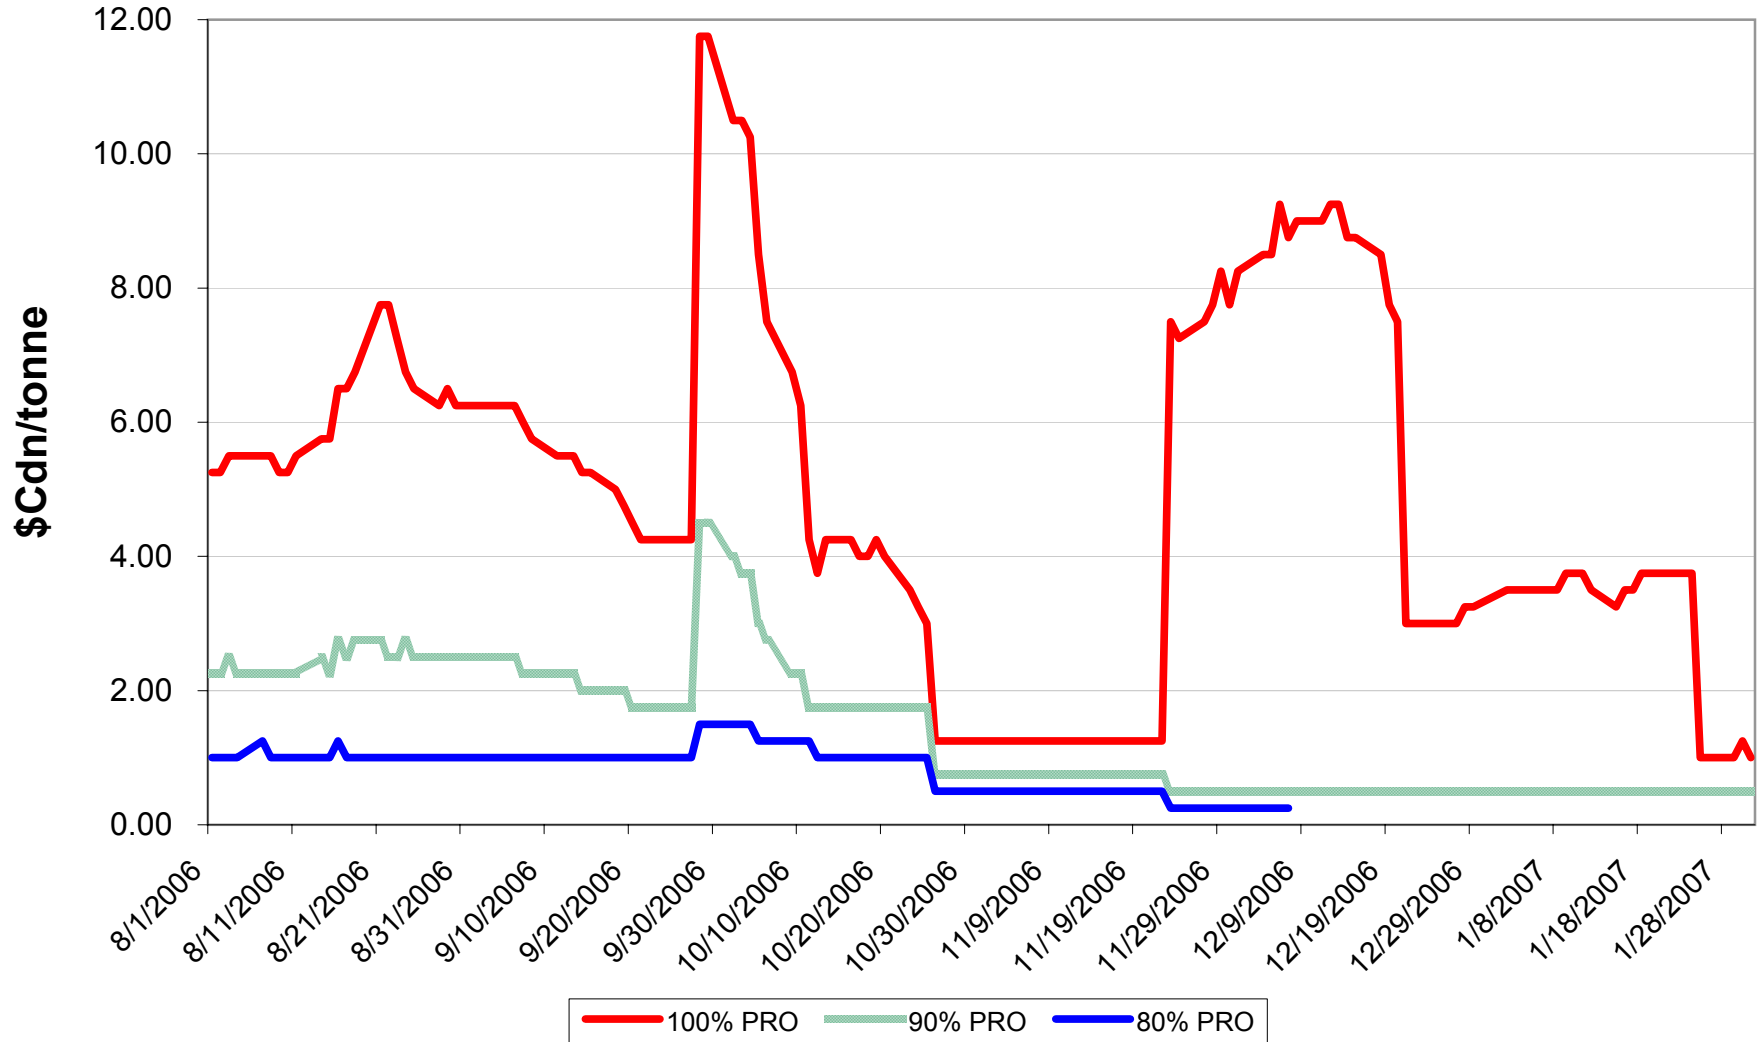

2006/07 1 CWAD 13.0 EPV Discounts

Sign up period: Aug. 1, 2006 to July 31, 2007

2006/07 4 CW CWAD Durum EPV Discounts

Sign up period: Aug. 1, 2006 to July 31, 2007

2006/07 5 CW CWAD Durum EPV Discounts

Sign up period: Aug 1, 2006 to July 31, 2007

2006/07 1 CW Barley EPV Discounts - Pool A

Sign up period: Aug. 1, 2006 to January 31, 2007

2006/07 1 CW Barley EPV Discounts - Pool B

Sign up period: Feb. 1, 2007 to July 31, 2007

2006/07 Selected Barley EPV Discounts

Sign up period: Aug. 1, 2006 to July 31, 2007

2006/07 1 CWRS 13.5 & 1 CWHWS 13.5 Net EPVs

Sign up period: Aug. 1, 2006 to July 31, 2007

2006/07 1 CWES Net EPVs

Sign up period: Aug. 01, 2006 to July 31, 2007