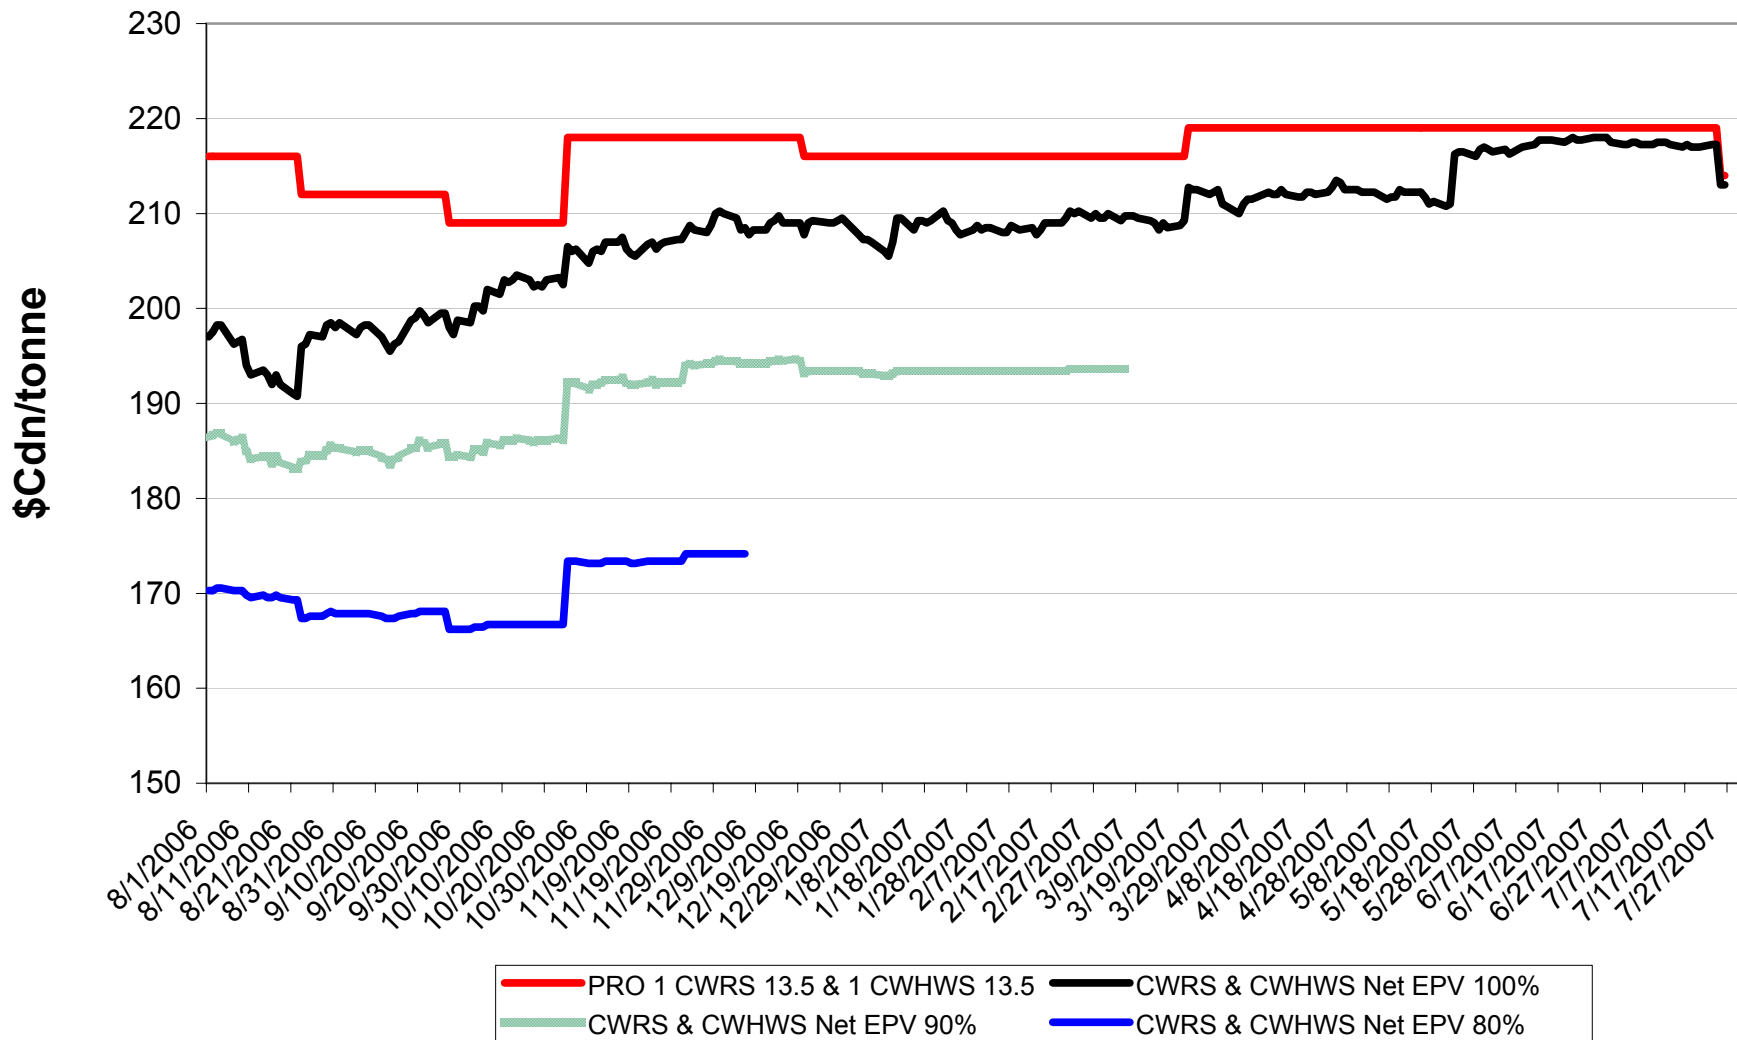

2006/07 1 CW Barley EPV Discounts - Pool A

Sign up period: Aug. 1, 2006 to January 31, 2007

2006/07 1 CW Barley EPV Discounts - Pool B

Sign up period: Feb. 1, 2007 to July 31, 2007

2006/07 Selected Barley EPV Discounts

Sign up period: Aug. 1, 2006 to July 31, 2007

2006/07 1 CWRS 13.5 & 1 CWHWS 13.5 Net EPVs

Sign up period: Aug. 1, 2006 to July 31, 2007

2006/07 1 CWES Net EPVs

Sign up period: Aug. 01, 2006 to July 31, 2007