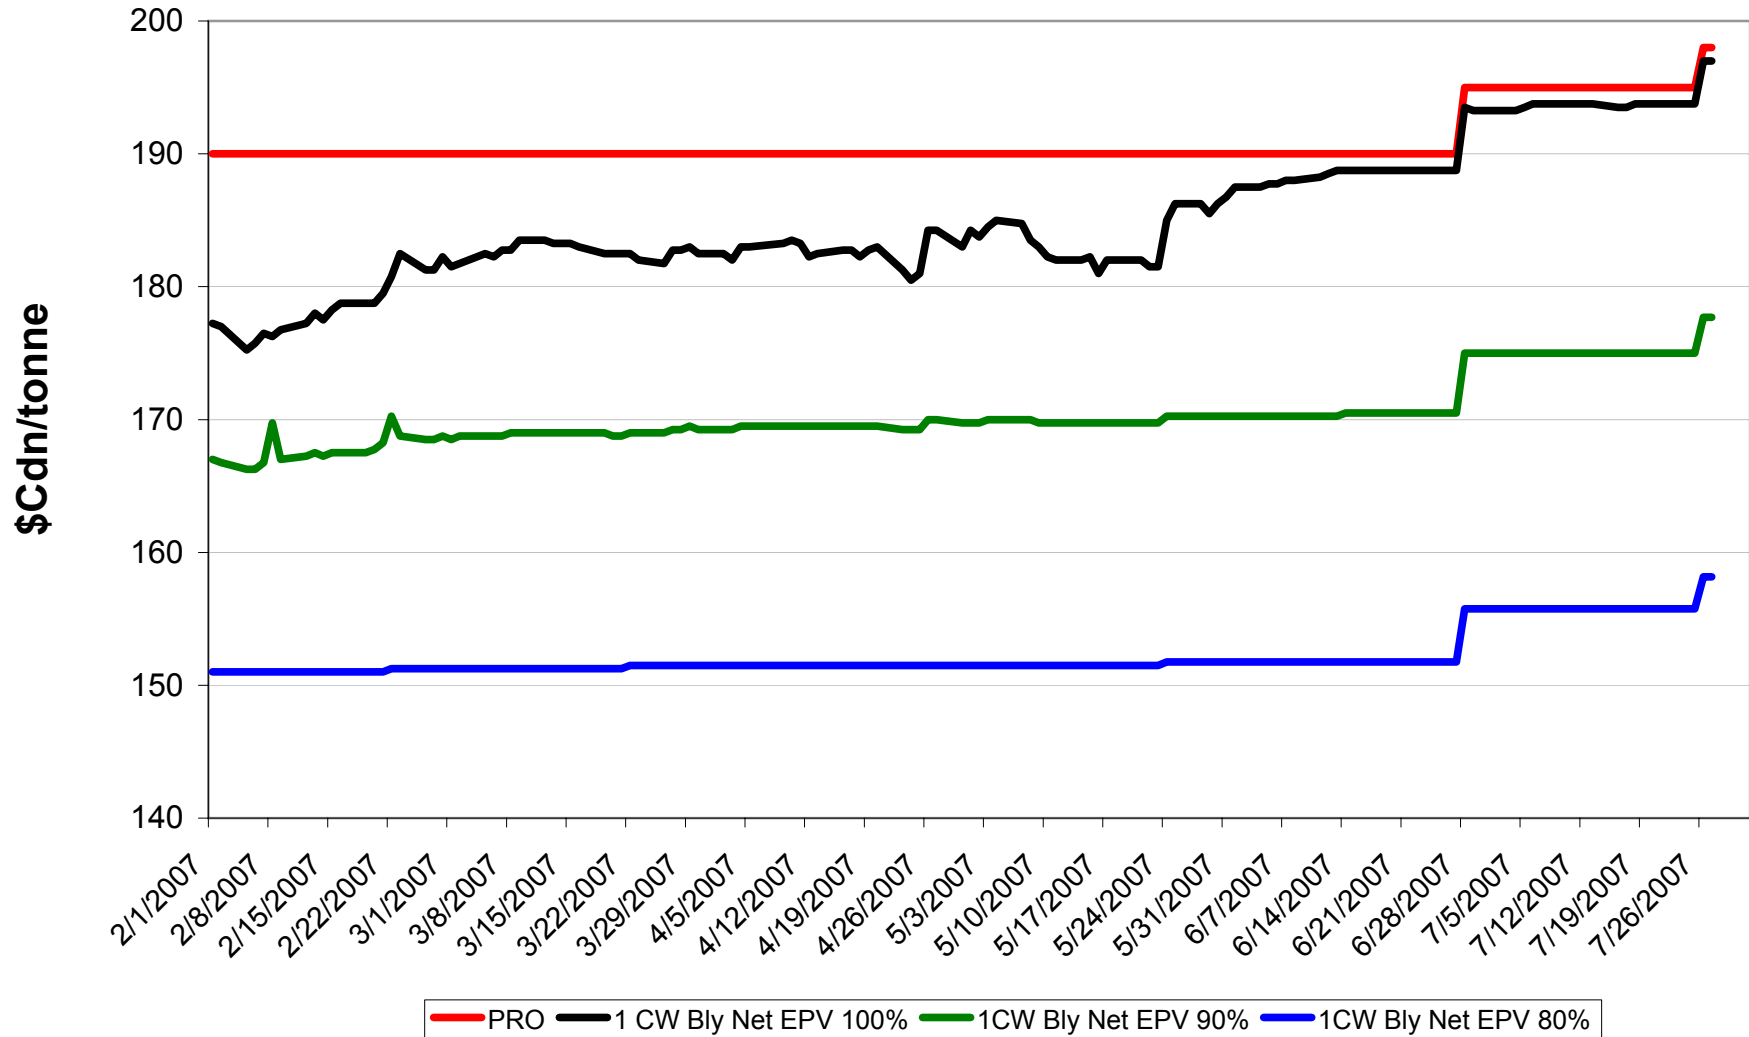

2006/07 1 CPSR Net EPVs

Sign up period: Aug. 01, 2006 to July 31, 2007

2006/07 1 CPSW Net EPVs

Sign up period: Aug. 01, 2006 to July 31, 2007

2006/07 1 CWRW Net EPVs

Sign up period: Aug. 01, 2006 to July 31, 2007

2006/07 1 CWSWS Net EPVs

Sign up period: Aug. 01, 2006 to July 31, 2007

2006/07 1 CWAD 13.0 Net EPVs

Sign up period: Aug. 1, 2006 to July 31, 2007

2006/07 1 CW Barley Net EPVs - Pool A

Sign up period: Aug. 01, 2006 to January 31, 2007

2006/07 1 CW Barley Net EPVs - Pool B

Sign up period: Feb. 1, 2007 to July 31, 2007

2006/07 Std Select Two-Row Net EPVs

Sign up period: Aug. 01, 2006 to July 31, 2007

2006/07 Std Select Six-Row Net EPVs

Sign up period: Aug. 01, 2006 to July 31, 2007