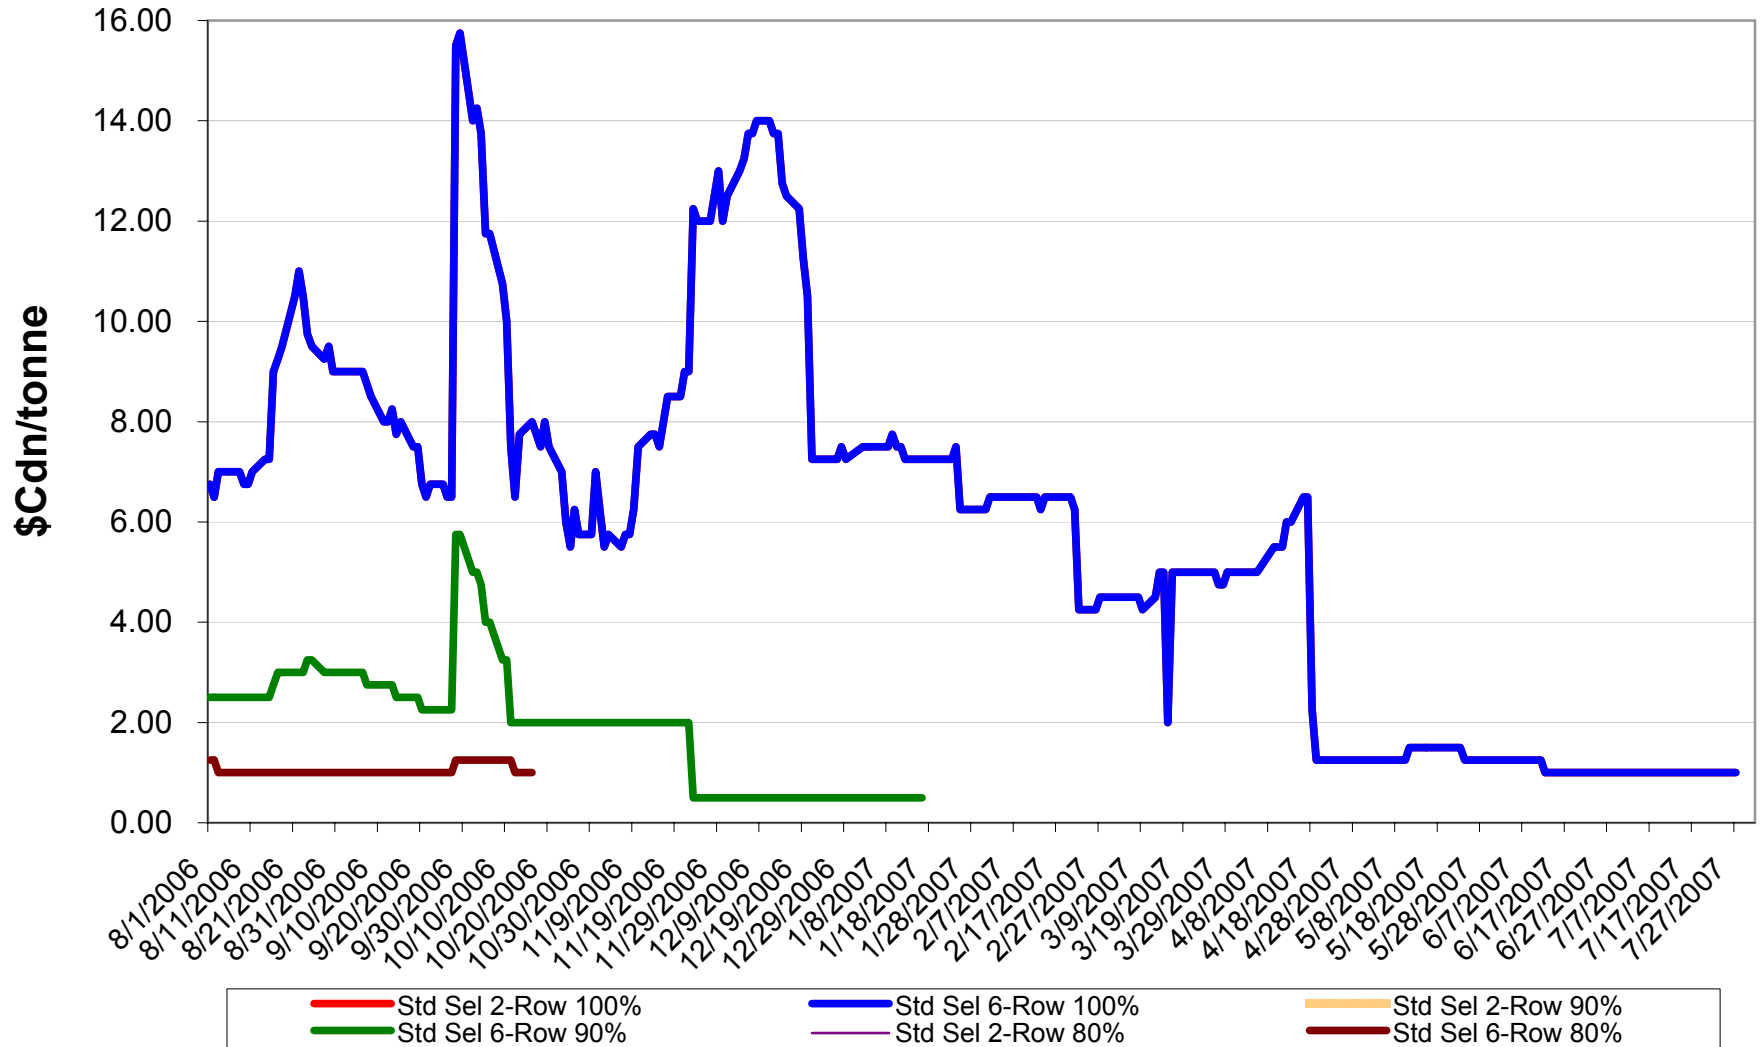

2006/07 1 CW Barley EPV Discounts - Pool A

Sign up period: Aug. 1, 2006 to January 31, 2007

2006/07 1 CW Barley EPV Discounts - Pool B

Sign up period: Feb. 1, 2007 to July 31, 2007

2006/07 Selected Barley EPV Discounts

Sign up period: Aug. 1, 2006 to July 31, 2007

2006/07 1 CWRS 13.5 & 1 CWHWS 13.5 Net EPVs

Sign up period: Aug. 1, 2006 to July 31, 2007

2006/07 1 CWES Net EPVs

Sign up period: Aug. 01, 2006 to July 31, 2007