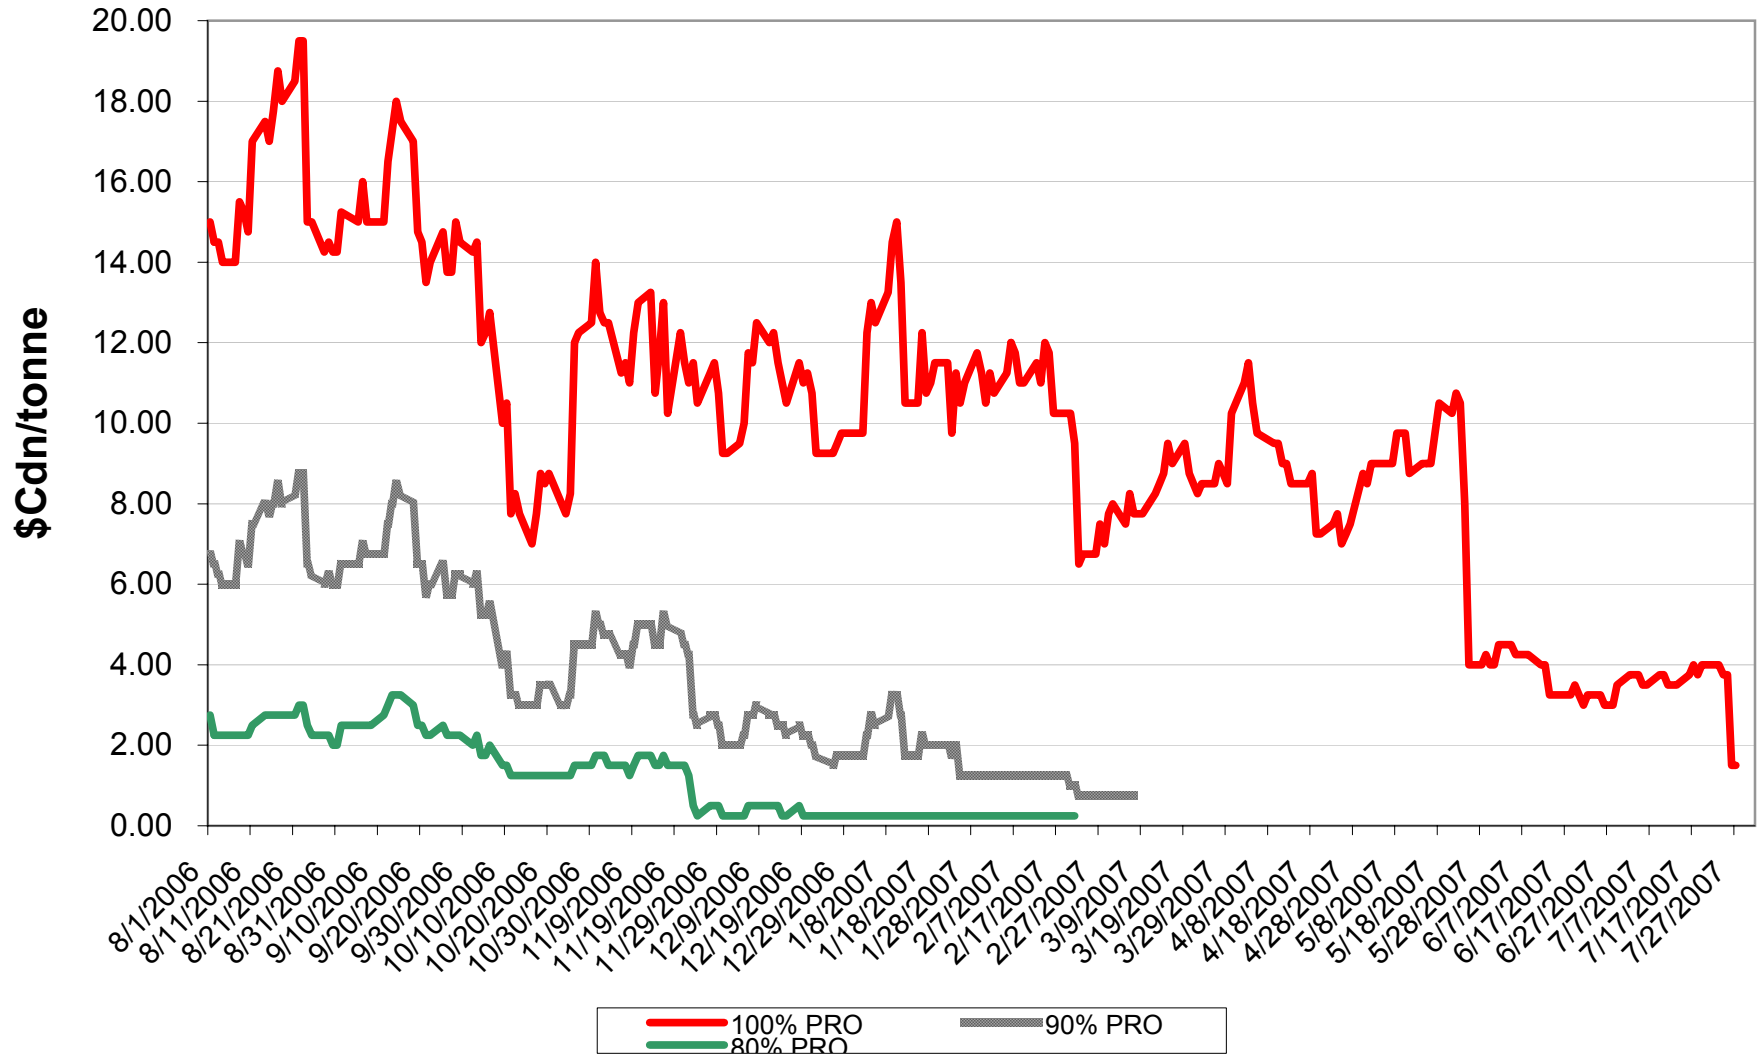

2006/07 1 CWRS 13.5 & 1 CWHWS 13.5 Wheat EPV Discounts

Sign up period: Aug. 01, 2006 to July 31, 2007

2006/07 1 CWES Wheat EPV Discounts

Sign up period: Aug. 01, 2006 to July 31, 2007

2006/07 1 CPRS, 1 CPSW & 1 CWRW Wheat EPV Discounts

Sign up period: Aug. 01, 2006 to July 31, 2007

2006/07 1 CWSWS EPV Discounts

Sign up period: Aug. 01, 2006 to July 31, 2007

2006/07 CW FEED Wheat EPV Discounts

Sign up period: Aug. 1, 2006 to July 31, 2007

2006/07 1 CWAD 13.0 EPV Discounts

Sign up period: Aug. 1, 2006 to July 31, 2007

2006/07 4 CW CWAD Durum EPV Discounts

Sign up period: Aug. 1, 2006 to July 31, 2007

2006/07 5 CW CWAD Durum EPV Discounts

Sign up period: Aug 1, 2006 to July 31, 2007

2006/07 1 CW Barley EPV Discounts - Pool A

Sign up period: Aug. 1, 2006 to January 31, 2007

2006/07 1 CW Barley EPV Discounts - Pool B

Sign up period: Feb. 1, 2007 to July 31, 2007

2006/07 Selected Barley EPV Discounts