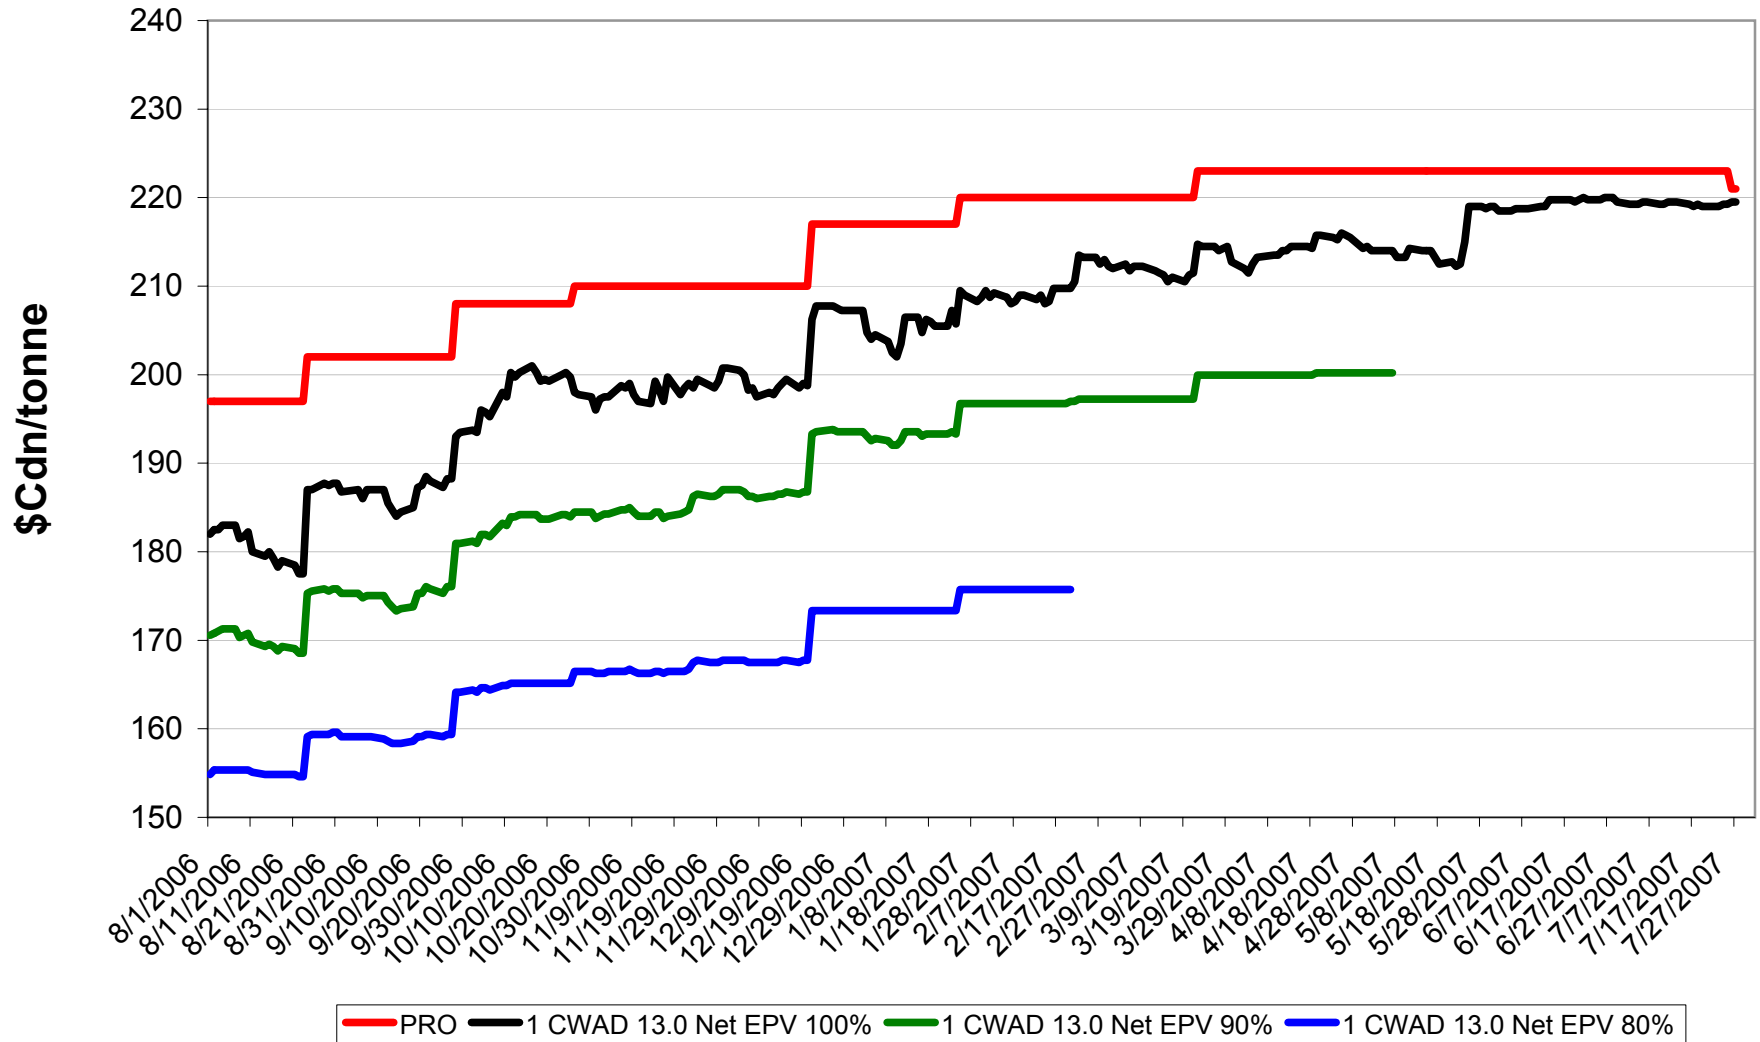

Sign up period: Aug. 1, 2006 to July 31, 2007

2006/07 1 CWRS 13.5 & 1 CWHWS 13.5 Net EPVs

Sign up period: Aug. 1, 2006 to July 31, 2007

2006/07 1 CWES Net EPVs

Sign up period: Aug. 01, 2006 to July 31, 2007

2006/07 1 CPSR Net EPVs

Sign up period: Aug. 01, 2006 to July 31, 2007

2006/07 1 CPSW Net EPVs

Sign up period: Aug. 01, 2006 to July 31, 2007

2006/07 1 CWRW Net EPVs

Sign up period: Aug. 01, 2006 to July 31, 2007

2006/07 1 CWSWS Net EPVs

Sign up period: Aug. 01, 2006 to July 31, 2007

2006/07 1 CWAD 13.0 Net EPVs

Sign up period: Aug. 1, 2006 to July 31, 2007

2006/07 1 CW Barley Net EPVs - Pool A

Sign up period: Aug. 01, 2006 to January 31, 2007

2006/07 1 CW Barley Net EPVs - Pool B

Sign up period: Feb. 1, 2007 to July 31, 2007

2006/07 Std Select Two-Row Net EPVs

Sign up period: Aug. 01, 2006 to July 31, 2007

2006/07 Std Select Six-Row Net EPVs

Sign up period: Aug. 01, 2006 to July 31, 2007