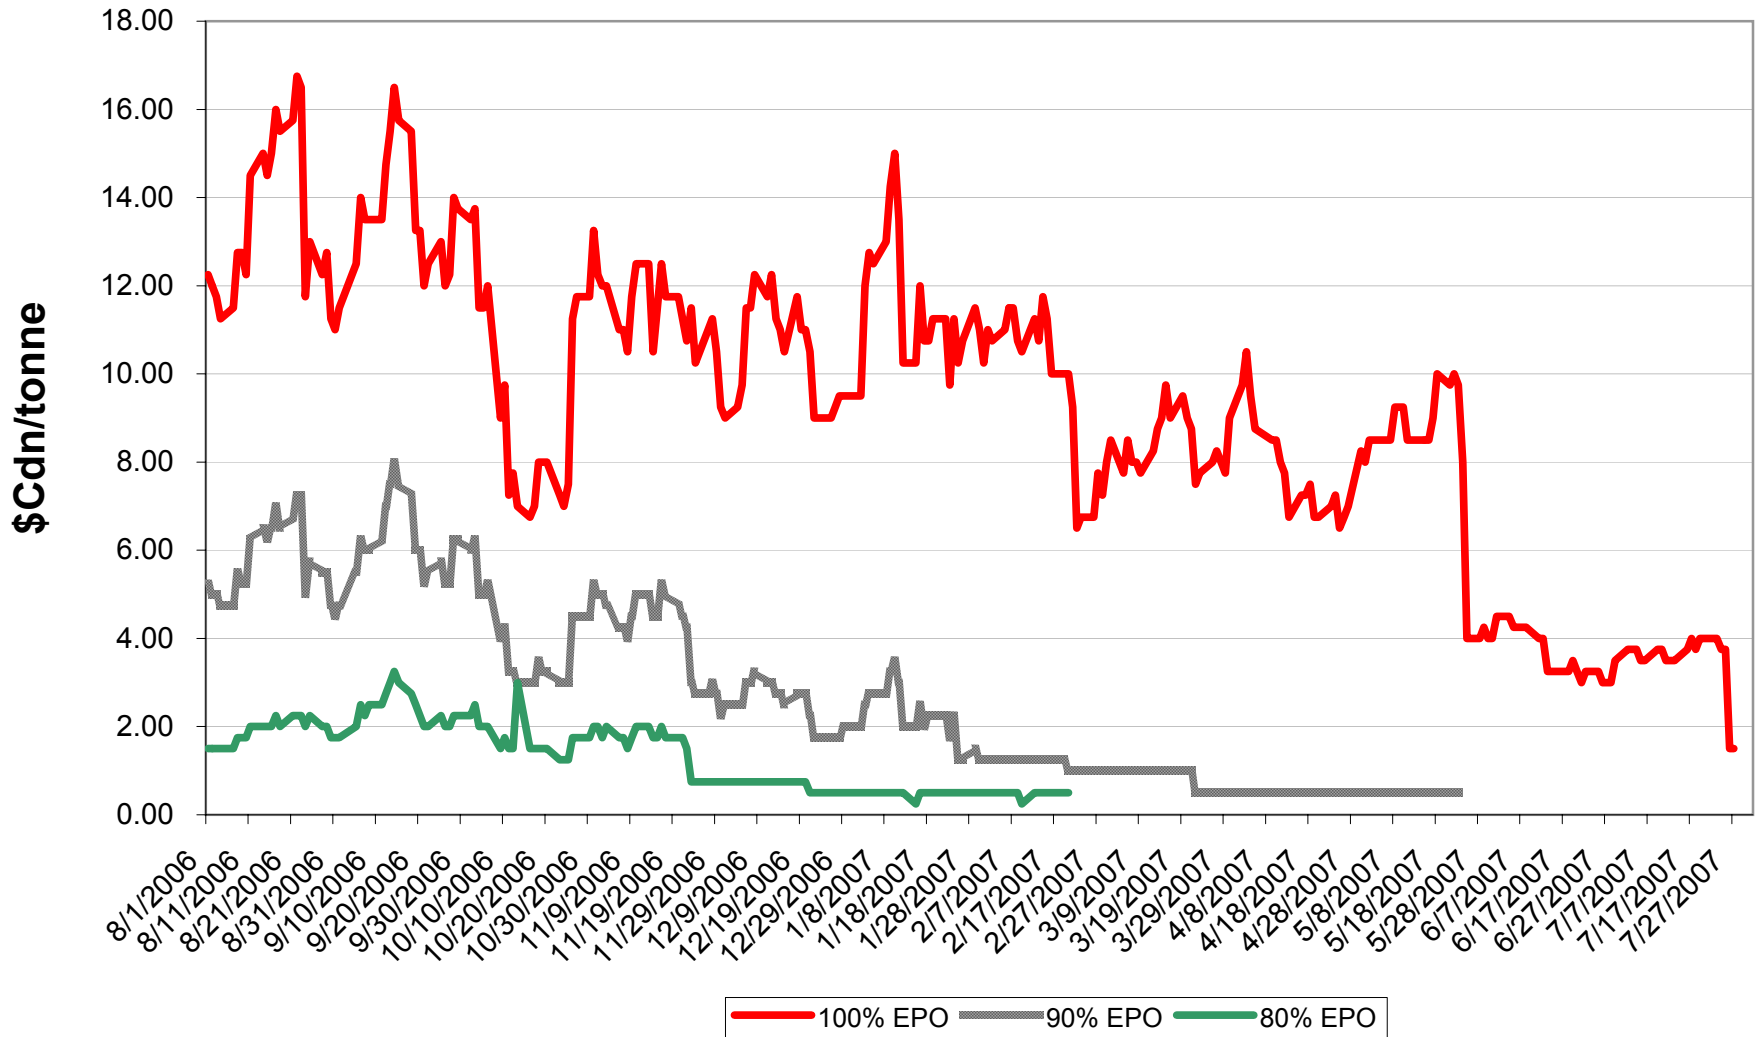

2006/07 1 CWRS 13.5 & 1 CWHWS 13.5 Wheat EPV Discounts

Sign up period: Aug. 01, 2006 to July 31, 2007

2006/07 1 CWES Wheat EPV Discounts

Sign up period: Aug. 01, 2006 to July 31, 2007

2006/07 1 CPRS, 1 CPSW & 1 CWRW Wheat EPV Discounts

Sign up period: Aug. 01, 2006 to July 31, 2007

2006/07 1 CWSWS EPV Discounts

Sign up period: Aug. 01, 2006 to July 31, 2007

2006/07 CW FEED Wheat EPV Discounts

Sign up period: Aug. 1, 2006 to July 31, 2007

2006/07 1 CWAD 13.0 EPV Discounts

Sign up period: Aug. 1, 2006 to July 31, 2007

2006/07 4 CW CWAD Durum EPV Discounts

Sign up period: Aug. 1, 2006 to July 31, 2007

2006/07 5 CW CWAD Durum EPV Discounts

Sign up period: Aug 1, 2006 to July 31, 2007

2006/07 1 CW Barley EPV Discounts - Pool A

Sign up period: Aug. 1, 2006 to January 31, 2007

2006/07 1 CW Barley EPV Discounts - Pool B

Sign up period: Feb. 1, 2007 to July 31, 2007

2006/07 Selected Barley EPV Discounts