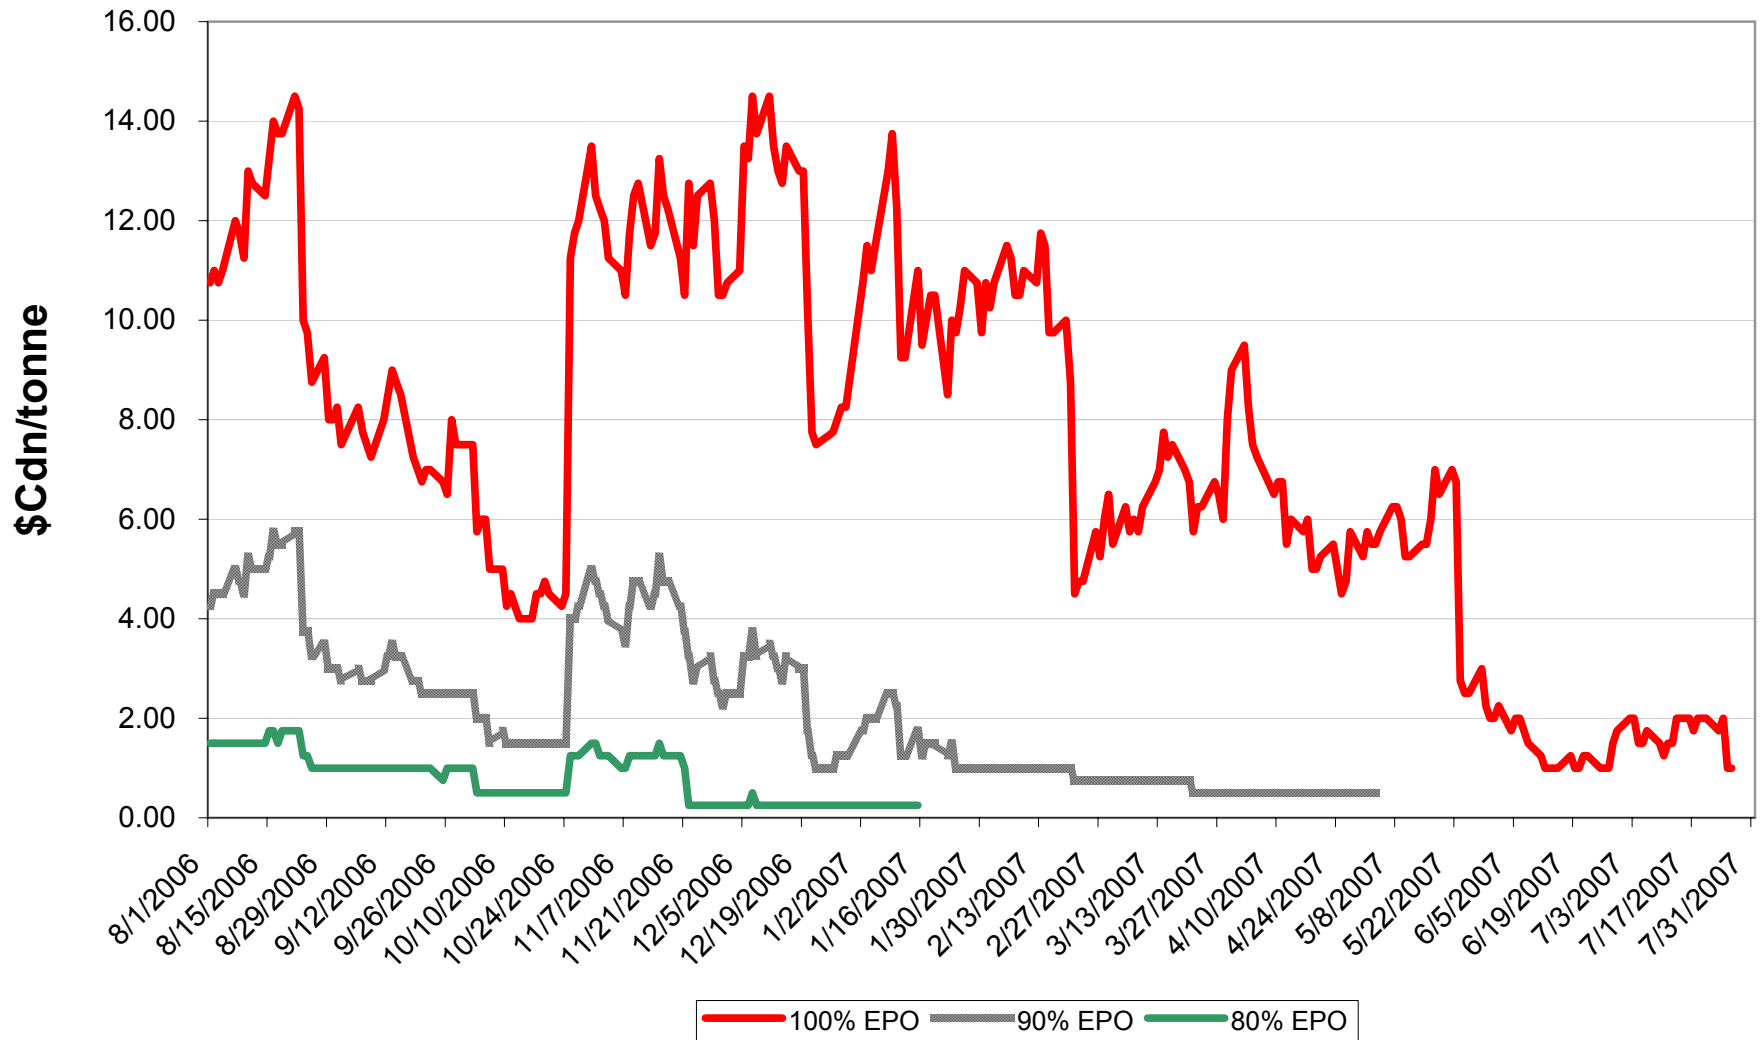

2006/07 1 CWRS 13.5 & 1 CWHWS 13.5 Wheat EPV Discounts

Sign up period: Aug. 01, 2006 to July 31, 2007

2006/07 1 CWES Wheat EPV Discounts

Sign up period: Aug. 01, 2006 to July 31, 2007

2006/07 1 CPRS, 1 CPSW & 1 CWRW Wheat EPV Discounts

Sign up period: Aug. 01, 2006 to July 31, 2007

2006/07 1 CWSWS EPV Discounts

Sign up period: Aug. 01, 2006 to July 31, 2007

2006/07 CW FEED Wheat EPV Discounts

Sign up period: Aug. 1, 2006 to July 31, 2007