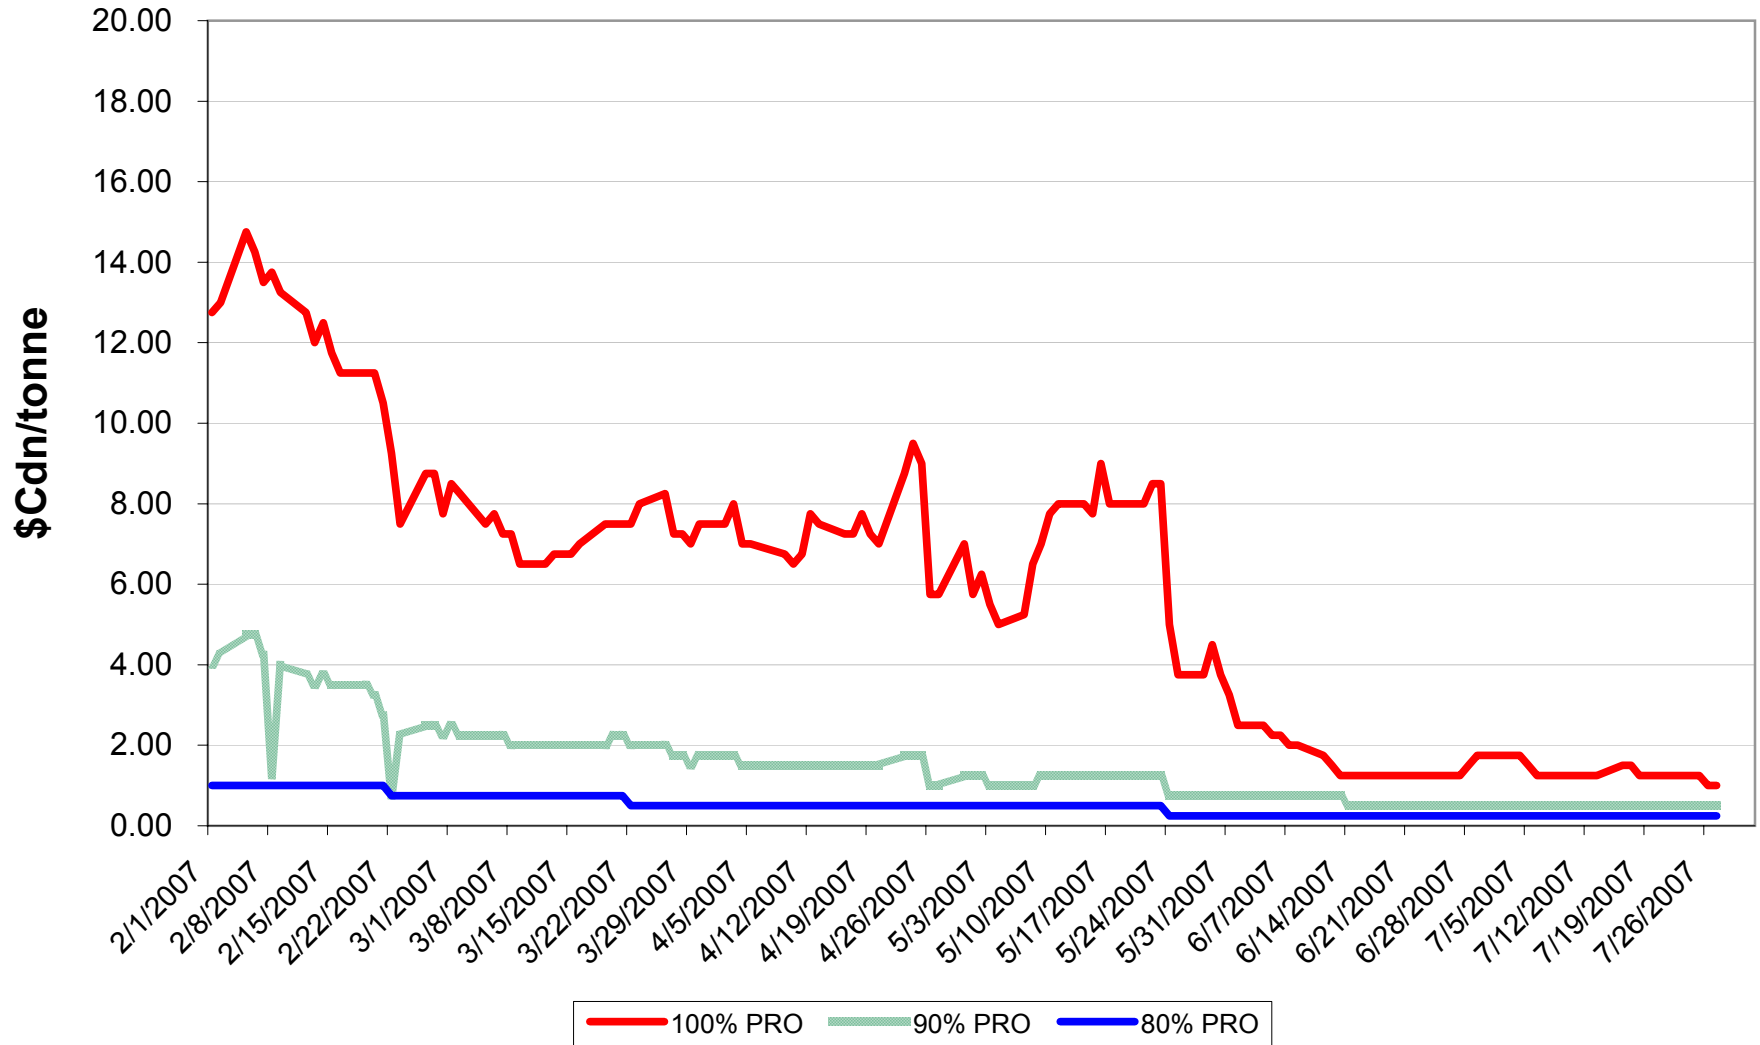

Sign up period: Aug. 01, 2006 to July 31, 2007

2006/07 1 CWSWS EPV Discounts

Sign up period: Aug. 01, 2006 to July 31, 2007

2006/07 CW FEED Wheat EPV Discounts

Sign up period: Aug. 1, 2006 to July 31, 2007

2006/07 1 CWAD 13.0 EPV Discounts

Sign up period: Aug. 1, 2006 to July 31, 2007

2006/07 4 CW CWAD Durum EPV Discounts

Sign up period: Aug. 1, 2006 to July 31, 2007

2006/07 5 CW CWAD Durum EPV Discounts

Sign up period: Aug 1, 2006 to July 31, 2007

2006/07 1 CW Barley EPV Discounts - Pool A

Sign up period: Aug. 1, 2006 to January 31, 2007

2006/07 1 CW Barley EPV Discounts - Pool B

Sign up period: Feb. 1, 2007 to July 31, 2007

2006/07 Selected Barley EPV Discounts

Sign up period: Aug. 1, 2006 to July 31, 2007

2006/07 1 CWRS 13.5 & 1 CWHWS 13.5 Net EPVs

Sign up period: Aug. 1, 2006 to July 31, 2007

2006/07 1 CWES Net EPVs

Sign up period: Aug. 01, 2006 to July 31, 2007