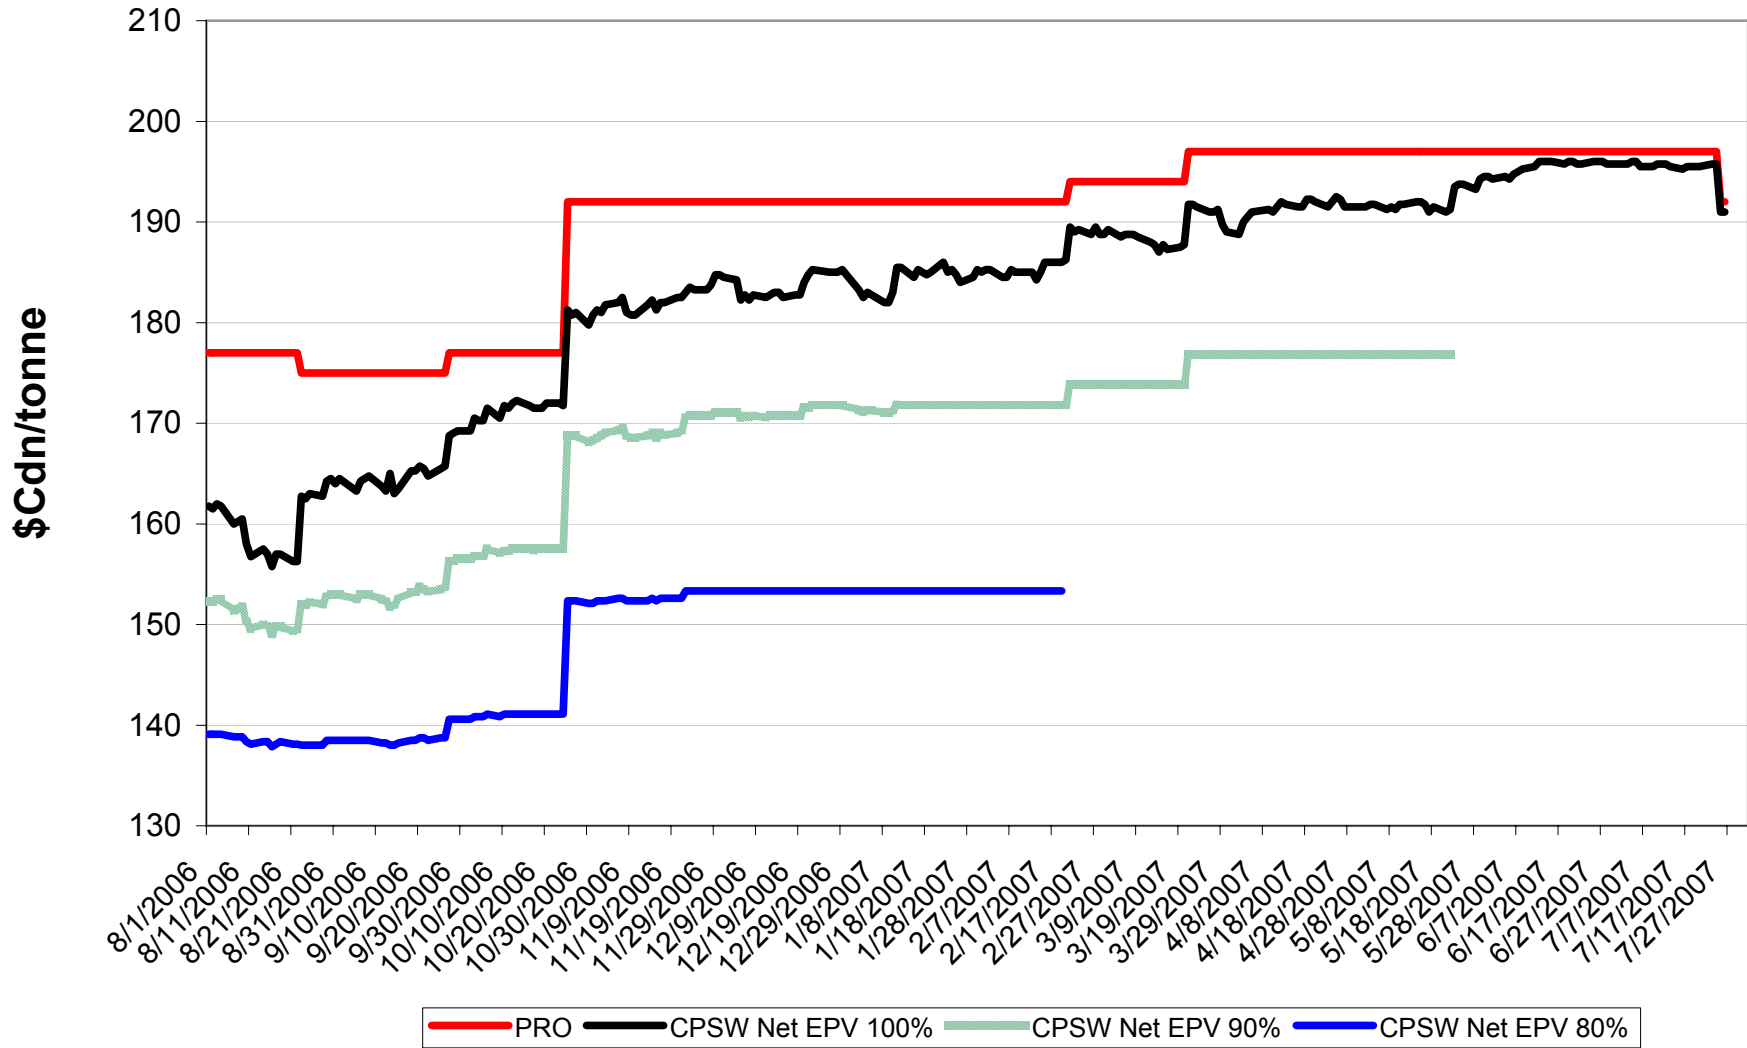

2006/07 1 CW Barley EPV Discounts - Pool A

Sign up period: Aug. 1, 2006 to January 31, 2007

2006/07 1 CW Barley EPV Discounts - Pool B

Sign up period: Feb. 1, 2007 to July 31, 2007

2006/07 Selected Barley EPV Discounts

Sign up period: Aug. 1, 2006 to July 31, 2007

2006/07 1 CWRS 13.5 & 1 CWHWS 13.5 Net EPVs

Sign up period: Aug. 1, 2006 to July 31, 2007

2006/07 1 CWES Net EPVs

Sign up period: Aug. 01, 2006 to July 31, 2007

2006/07 1 CPSR Net EPVs

Sign up period: Aug. 01, 2006 to July 31, 2007

2006/07 1 CPSW Net EPVs

Sign up period: Aug. 01, 2006 to July 31, 2007

2006/07 1 CWRW Net EPVs

Sign up period: Aug. 01, 2006 to July 31, 2007

2006/07 1 CWSWS Net EPVs

Sign up period: Aug. 01, 2006 to July 31, 2007

2006/07 1 CWAD 13.0 Net EPVs

Sign up period: Aug. 1, 2006 to July 31, 2007

2006/07 1 CW Barley Net EPVs - Pool A

Sign up period: Aug. 01, 2006 to January 31, 2007