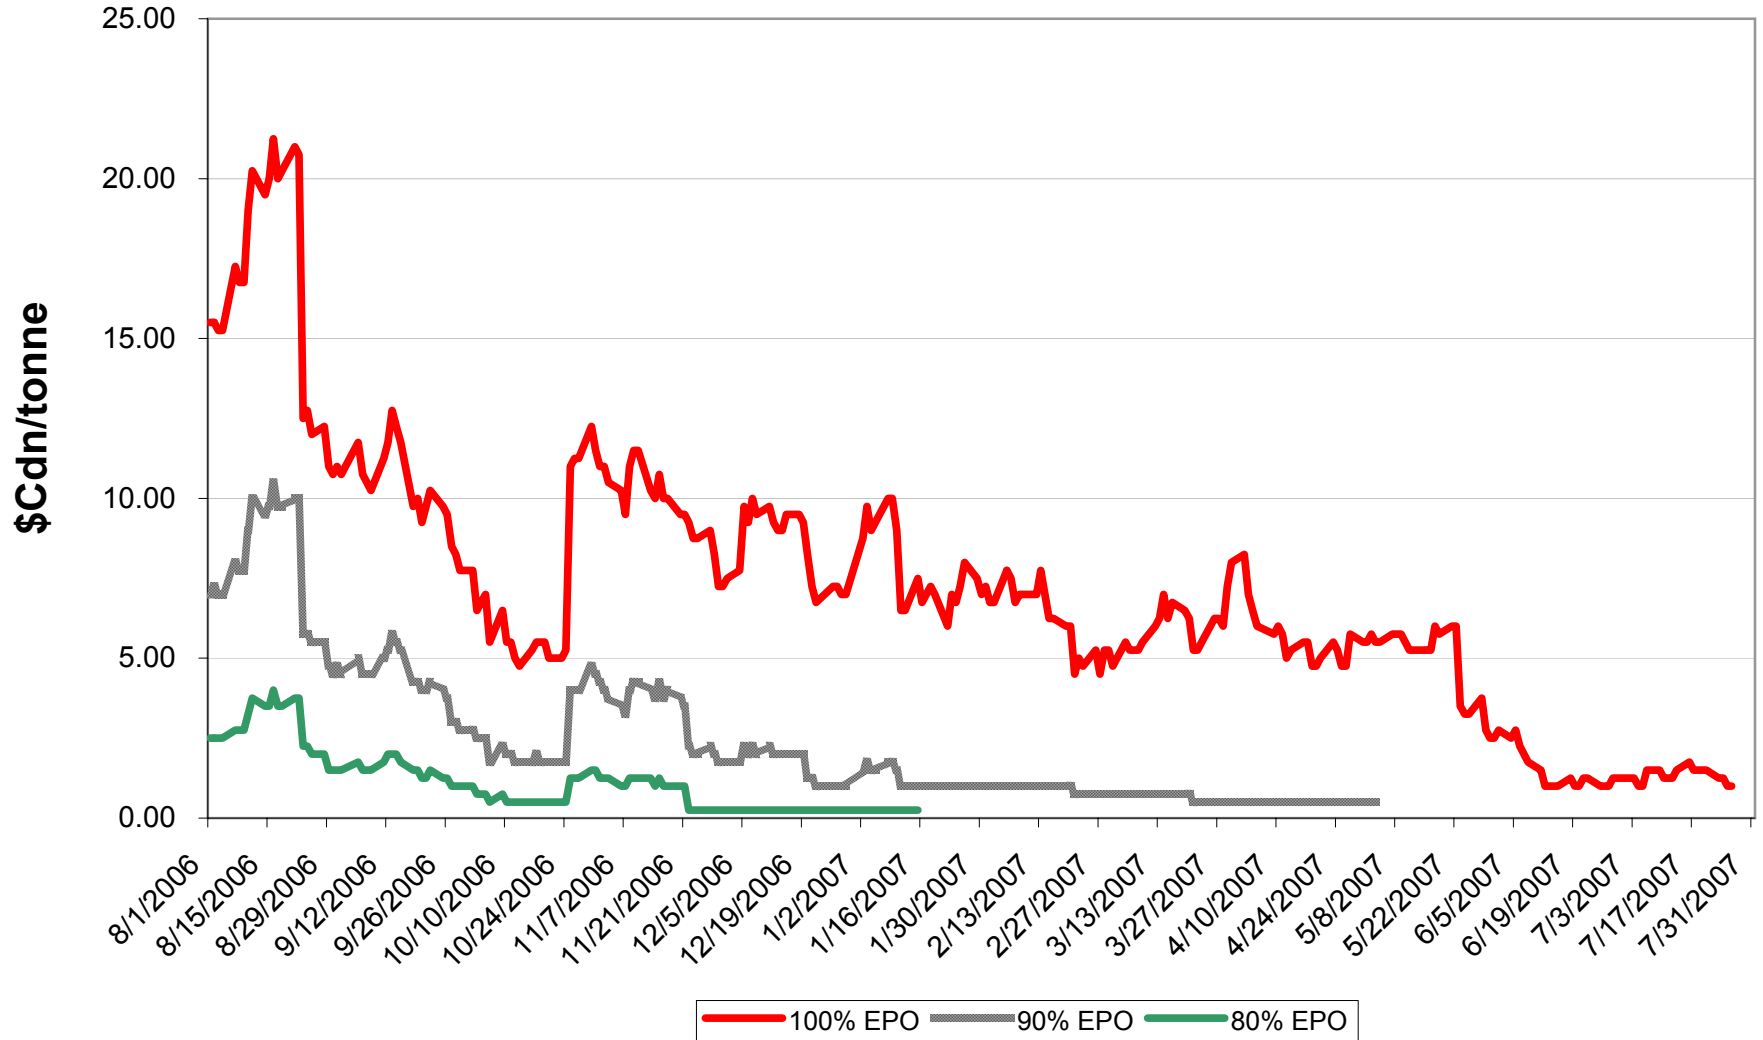

2006/07 1 CWRS 13.5 & 1 CWHWS 13.5 Wheat EPV Discounts

Sign up period: Aug. 01, 2006 to July 31, 2007

2006/07 1 CWES Wheat EPV Discounts

Sign up period: Aug. 01, 2006 to July 31, 2007

2006/07 1 CPRS, 1 CPSW & 1 CWRW Wheat EPV Discounts

Sign up period: Aug. 01, 2006 to July 31, 2007

2006/07 1 CWSWS EPV Discounts

Sign up period: Aug. 01, 2006 to July 31, 2007

2006/07 CW FEED Wheat EPV Discounts

Sign up period: Aug. 1, 2006 to July 31, 2007