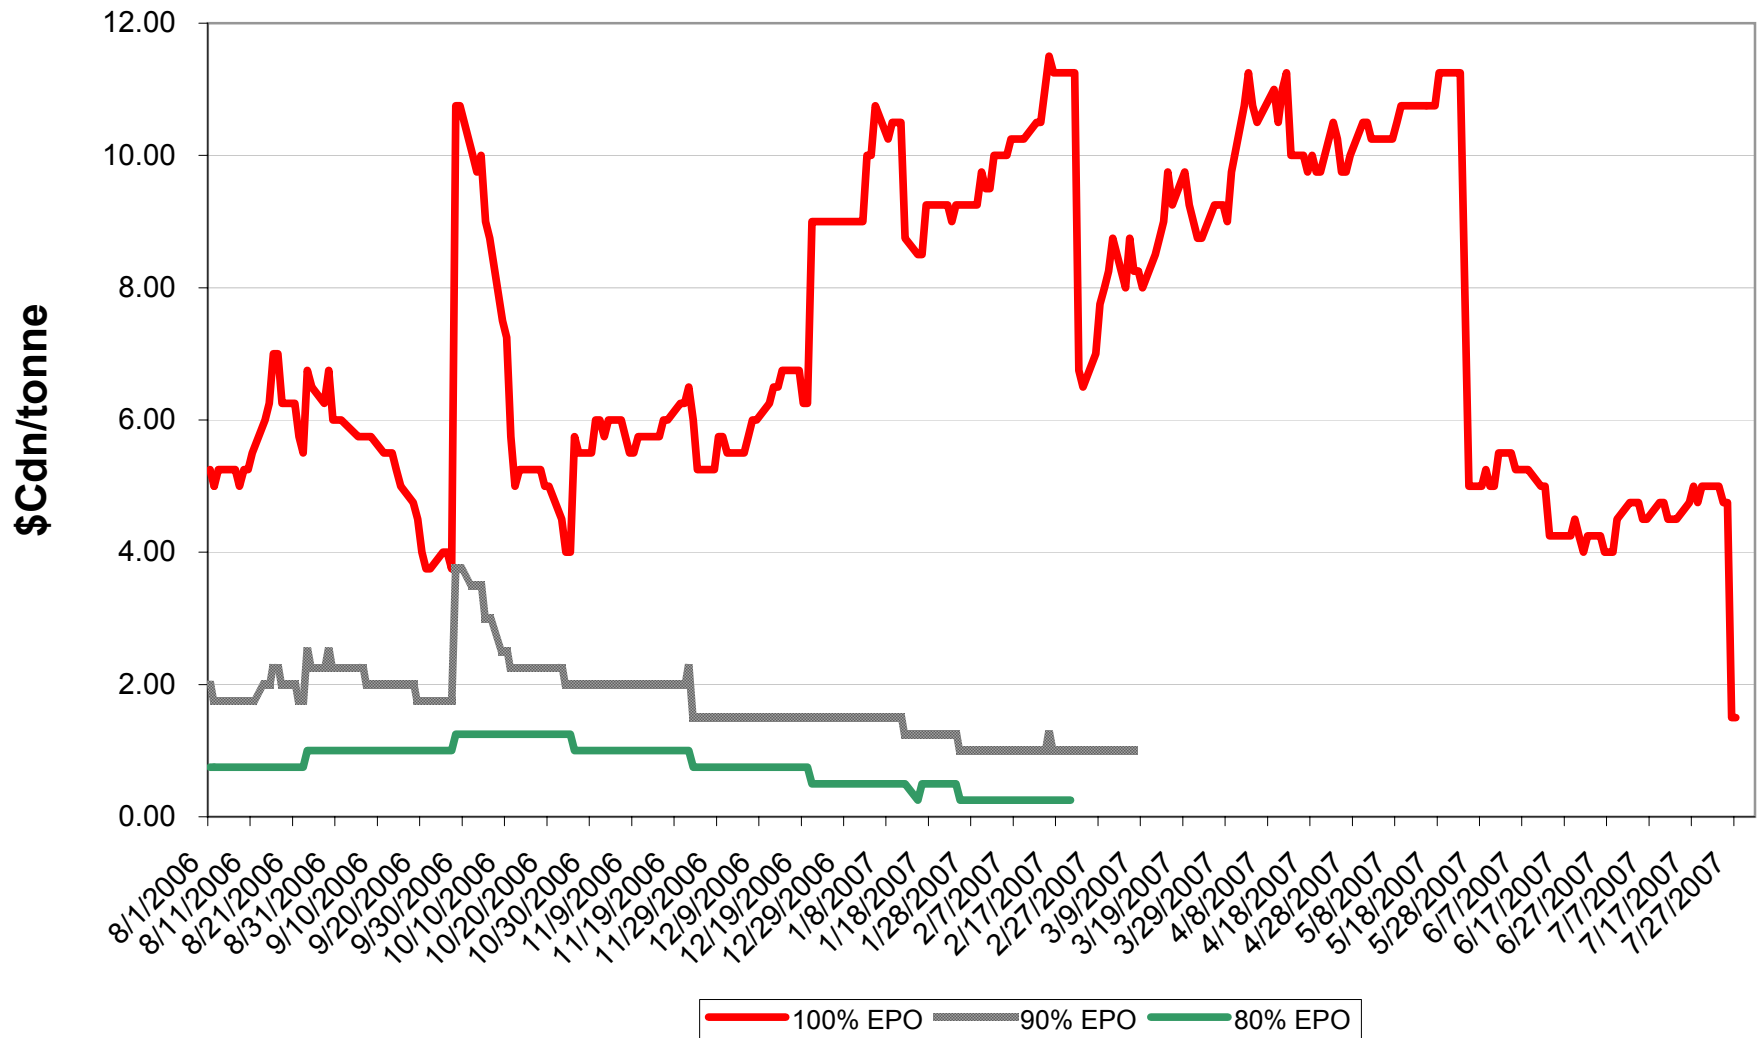

Sign up period: Aug. 01, 2006 to July 31, 2007

2006/07 1 CWSWS EPV Discounts

Sign up period: Aug. 01, 2006 to July 31, 2007

2006/07 CW FEED Wheat EPV Discounts

Sign up period: Aug. 1, 2006 to July 31, 2007

2006/07 1 CWAD 13.0 EPV Discounts

Sign up period: Aug. 1, 2006 to July 31, 2007

2006/07 4 CW CWAD Durum EPV Discounts

Sign up period: Aug. 1, 2006 to July 31, 2007

2006/07 5 CW CWAD Durum EPV Discounts

Sign up period: Aug 1, 2006 to July 31, 2007

2006/07 1 CW Barley EPV Discounts - Pool A

Sign up period: Aug. 1, 2006 to January 31, 2007

2006/07 1 CW Barley EPV Discounts - Pool B

Sign up period: Feb. 1, 2007 to July 31, 2007

2006/07 Selected Barley EPV Discounts

Sign up period: Aug. 1, 2006 to July 31, 2007

2006/07 1 CWRS 13.5 & 1 CWHWS 13.5 Net EPVs

Sign up period: Aug. 1, 2006 to July 31, 2007

2006/07 1 CWES Net EPVs

Sign up period: Aug. 01, 2006 to July 31, 2007