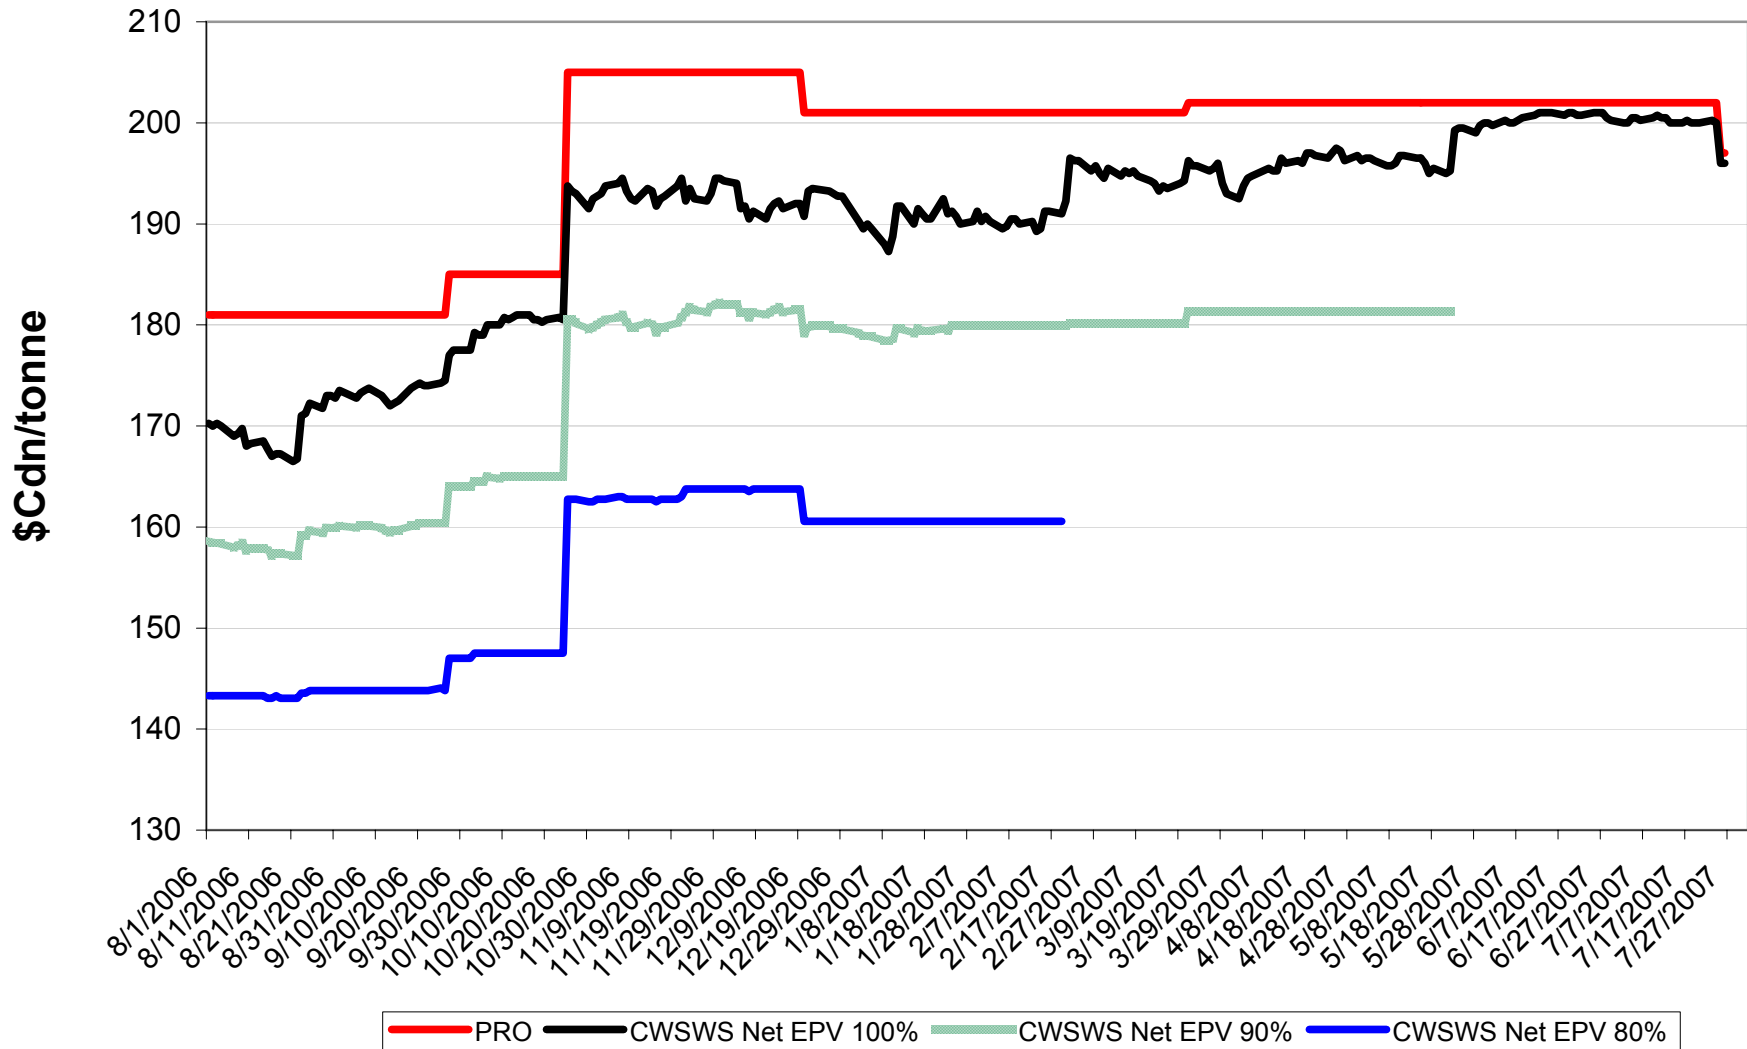

Sign up period: Aug. 1, 2006 to July 31, 2007

2006/07 1 CWRS 13.5 & 1 CWHWS 13.5 Net EPVs

Sign up period: Aug. 1, 2006 to July 31, 2007

2006/07 1 CWES Net EPVs

Sign up period: Aug. 01, 2006 to July 31, 2007

2006/07 1 CPSR Net EPVs

Sign up period: Aug. 01, 2006 to July 31, 2007

2006/07 1 CPSW Net EPVs

Sign up period: Aug. 01, 2006 to July 31, 2007

2006/07 1 CWRW Net EPVs

Sign up period: Aug. 01, 2006 to July 31, 2007

2006/07 1 CWSWS Net EPVs

Sign up period: Aug. 01, 2006 to July 31, 2007

2006/07 1 CWAD 13.0 Net EPVs

Sign up period: Aug. 1, 2006 to July 31, 2007

2006/07 1 CW Barley Net EPVs - Pool A

Sign up period: Aug. 01, 2006 to January 31, 2007

2006/07 1 CW Barley Net EPVs - Pool B

Sign up period: Feb. 1, 2007 to July 31, 2007

2006/07 Std Select Two-Row Net EPVs

Sign up period: Aug. 01, 2006 to July 31, 2007

2006/07 Std Select Six-Row Net EPVs

Sign up period: Aug. 01, 2006 to July 31, 2007