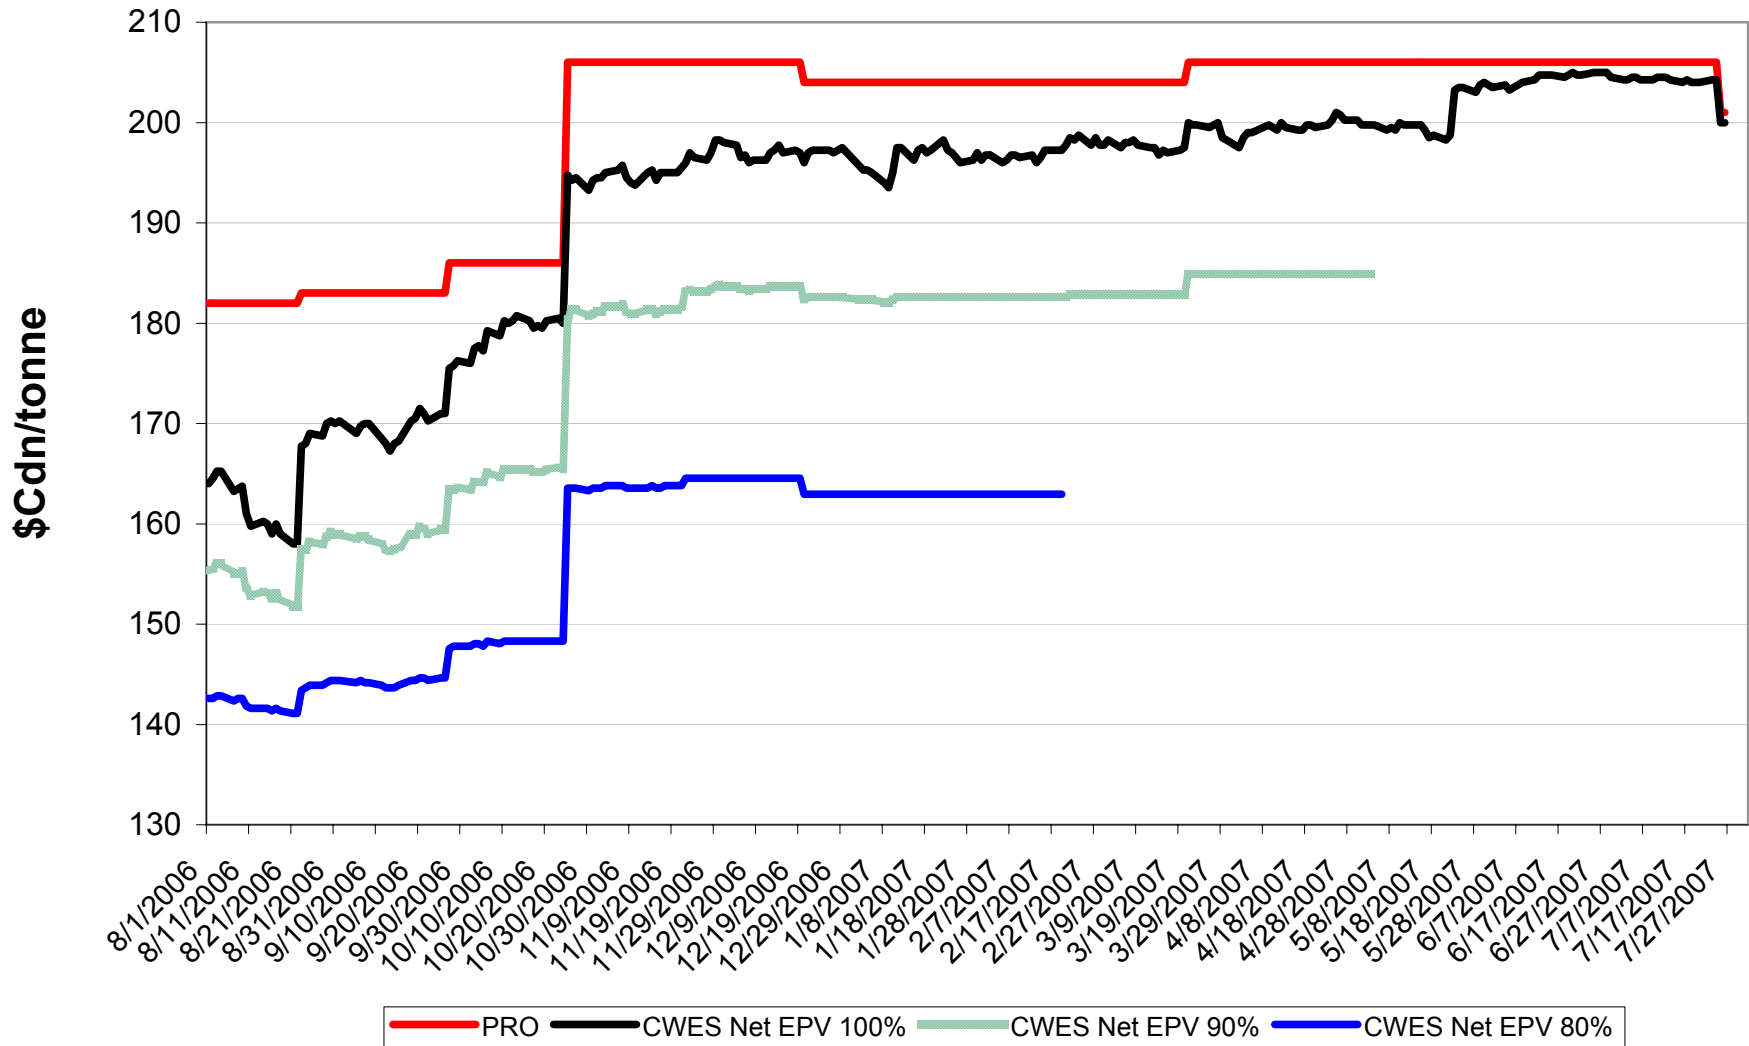

2006/07 1 CW Barley EPV Discounts - Pool A

Sign up period: Aug. 1, 2006 to January 31, 2007

2006/07 1 CW Barley EPV Discounts - Pool B

Sign up period: Feb. 1, 2007 to July 31, 2007

2006/07 Selected Barley EPV Discounts

Sign up period: Aug. 1, 2006 to July 31, 2007

2006/07 1 CWRS 13.5 & 1 CWHWS 13.5 Net EPVs

Sign up period: Aug. 1, 2006 to July 31, 2007

2006/07 1 CWES Net EPVs

Sign up period: Aug. 01, 2006 to July 31, 2007

2006/07 1 CPSR Net EPVs

Sign up period: Aug. 01, 2006 to July 31, 2007

2006/07 1 CPSW Net EPVs

Sign up period: Aug. 01, 2006 to July 31, 2007

2006/07 1 CWRW Net EPVs

Sign up period: Aug. 01, 2006 to July 31, 2007

2006/07 1 CWSWS Net EPVs

Sign up period: Aug. 01, 2006 to July 31, 2007

2006/07 1 CWAD 13.0 Net EPVs

Sign up period: Aug. 1, 2006 to July 31, 2007

2006/07 1 CW Barley Net EPVs - Pool A

Sign up period: Aug. 01, 2006 to January 31, 2007