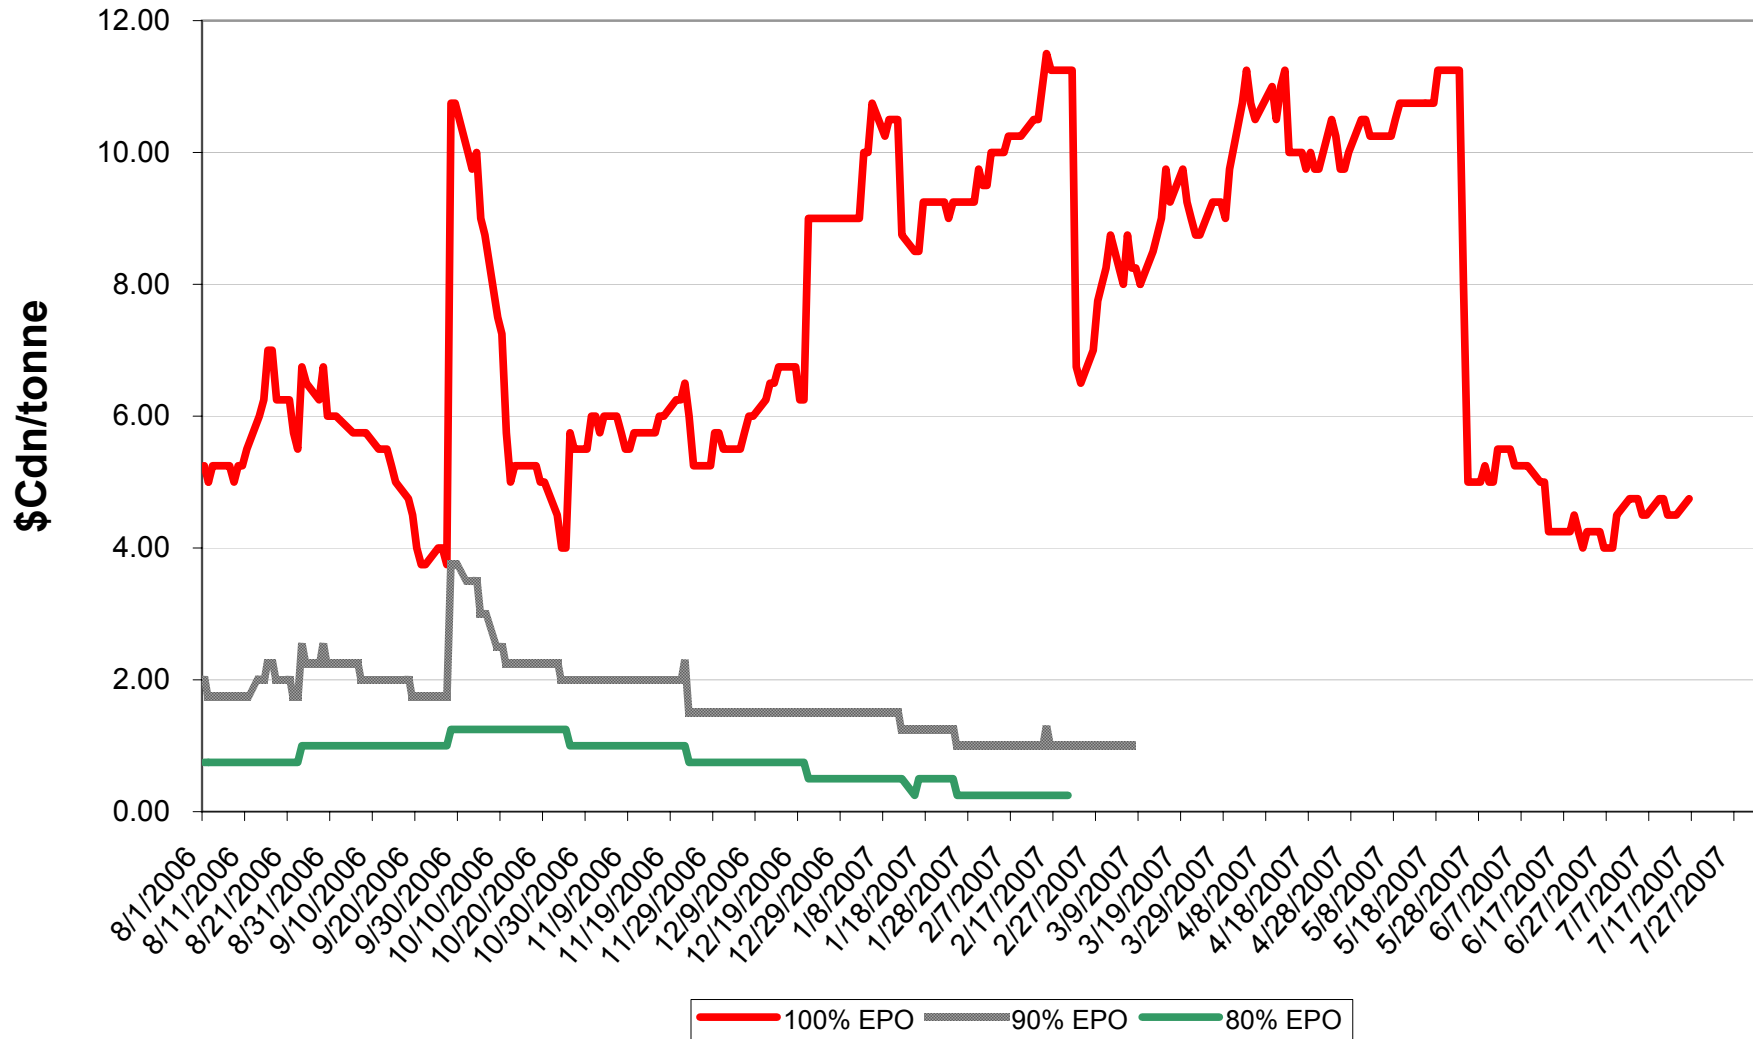

2006/07 1 CWRS 13.5 & 1 CWHWS 13.5 Wheat EPV Discounts

Sign up period: Aug. 01, 2006 to July 31, 2007

2006/07 1 CWES Wheat EPV Discounts

Sign up period: Aug. 01, 2006 to July 31, 2007

2006/07 1 CPRS, 1 CPSW & 1 CWRW Wheat EPV Discounts

Sign up period: Aug. 01, 2006 to July 31, 2007

2006/07 1 CWSWS EPV Discounts

Sign up period: Aug. 01, 2006 to July 31, 2007

2006/07 CW FEED Wheat EPV Discounts

Sign up period: Aug. 1, 2006 to July 31, 2007

2006/07 1 CWAD 13.0 EPV Discounts

Sign up period: Aug. 1, 2006 to July 31, 2007

2006/07 4 CW CWAD Durum EPV Discounts

Sign up period: Aug. 1, 2006 to July 31, 2007

2006/07 5 CW CWAD Durum EPV Discounts

Sign up period: Aug 1, 2006 to July 31, 2007

2006/07 1 CW Barley EPV Discounts - Pool A

Sign up period: Aug. 1, 2006 to January 31, 2007

2006/07 1 CW Barley EPV Discounts - Pool B

Sign up period: Feb. 1, 2007 to July 31, 2007

2006/07 Selected Barley EPV Discounts