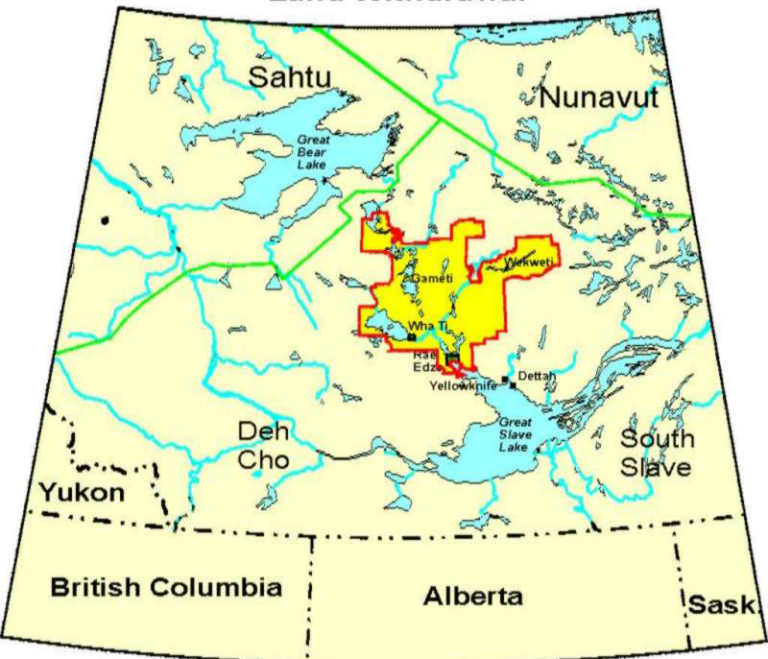

Dogrib Treaty 11 Claim

Land Withdrawal

Scale

0 250 km

S. Rozak LWMD 00/08/18

Withdrawn Lands
(approx. 40,000 km²)

Map for illustrative purposes only