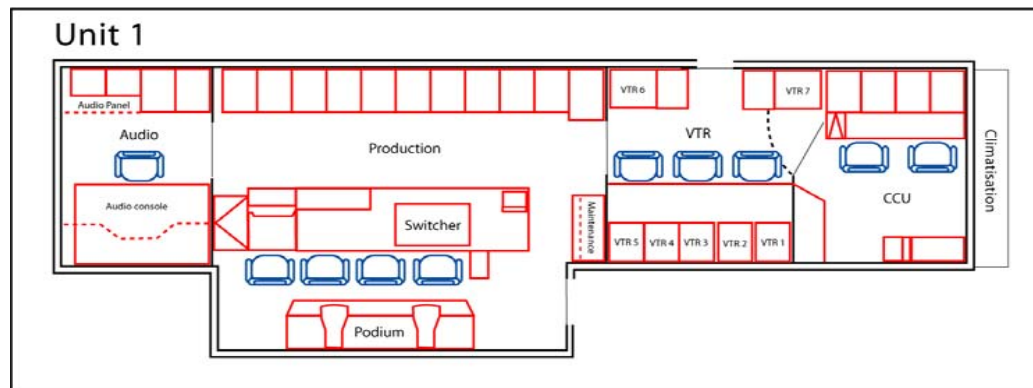

- . 4 mix effects
- . 8 keys levels
- . 56 video and key inputs
- . 48 input selection pushbuttons with shiht mode
- . 10 auxiliary buses
- . 2 frame stores

1 HORIZON 32 x 32 Routing switcher

- . 32 configurables video / audio 1 / audio 2 input
- . 32 configurables output aux. buses video / audio 1 and 2

- . 1500 field capacity with all options (including 1 cassette streamer
 with capacity of 750 stills in field mode and 1 opto disk player
 with capacity of 3000 stills in field mode)

1 RF cable system (including 8 RF modulators audio/video)

6 Tuners audio / video

3 D TO A CONVERTER

1 A TO D CONVERTER

ELECTRICAL INLETS:
 3 x 208/240 volts on" CAMLOCK"
 Maximum consumption of 45 KW

Weight: 87,577lb/39,700 kg
 length:50' / 15.24 metre
 width:14'6" / 4.42 metre with expendo
 Height: 13'3" / 4.03 metre