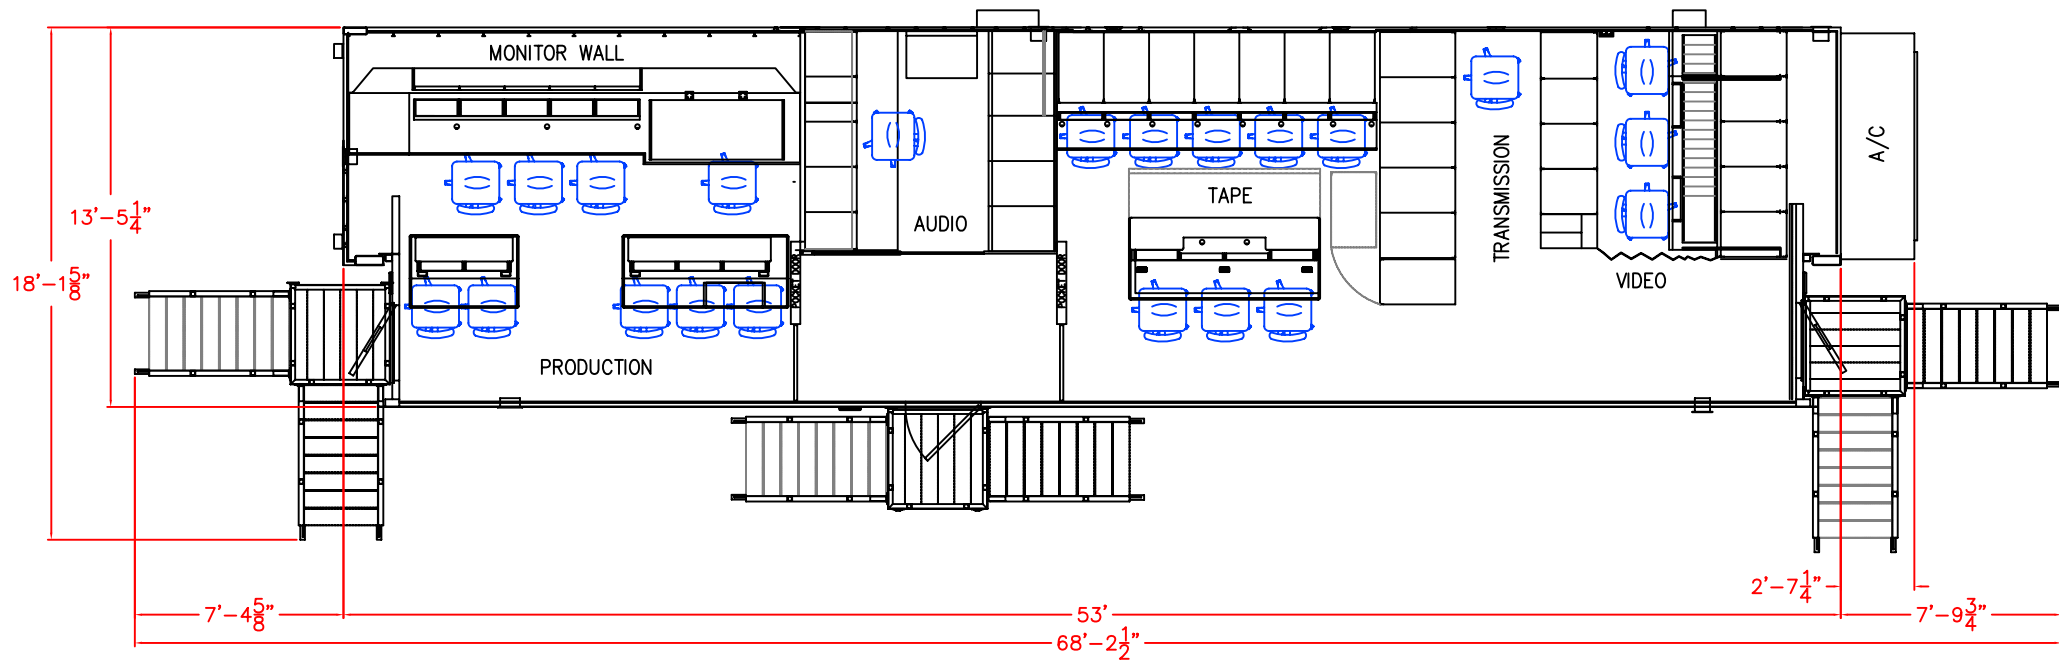

ENCORE MOBILE HD

TRAVELS WITH A 53' B UNIT

POWER REQUIREMENTS 208/230 V 400 AMP 3 PHASE

WEIGHT 80,000 LB/36,400 KG