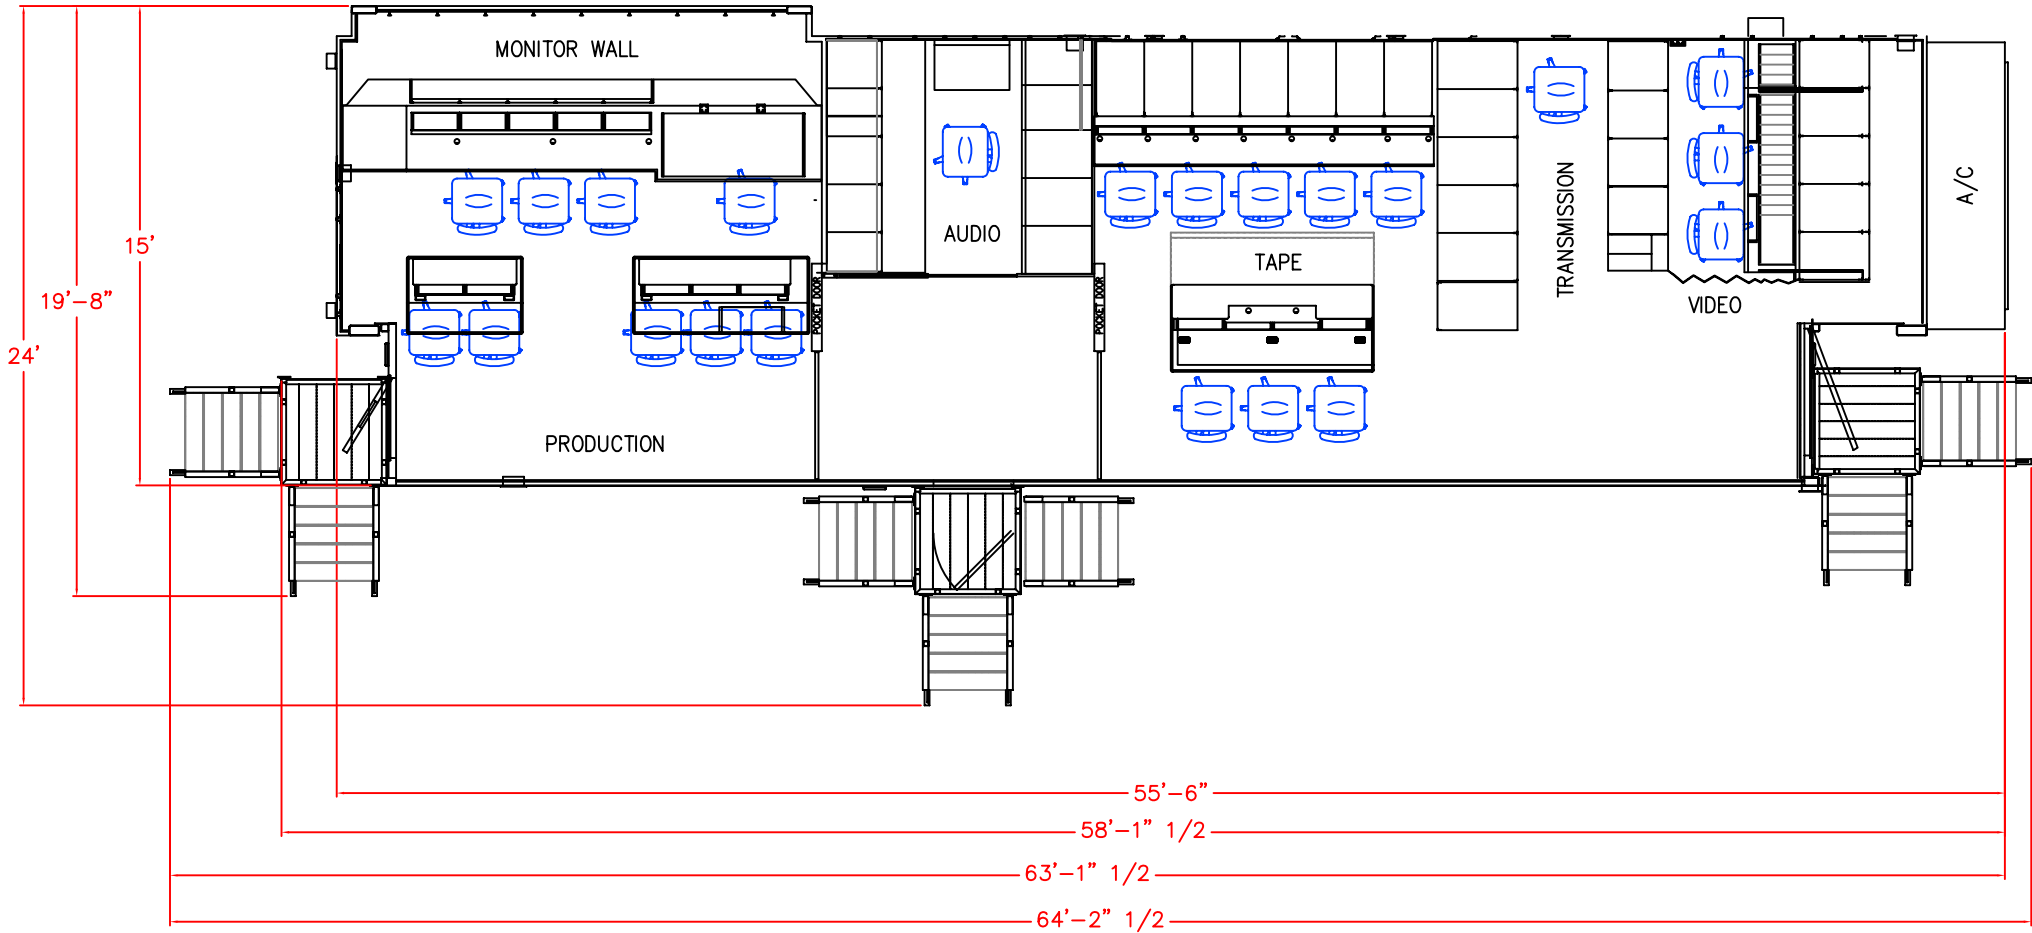

**PREMIERE MOBILE HD**

TRAVELS WITH A 53' B UNIT

POWER REQUIREMENTS 208/120 V 400 AMP 3 PHASE

WEIGHT 77,000 LB/35,000 KG