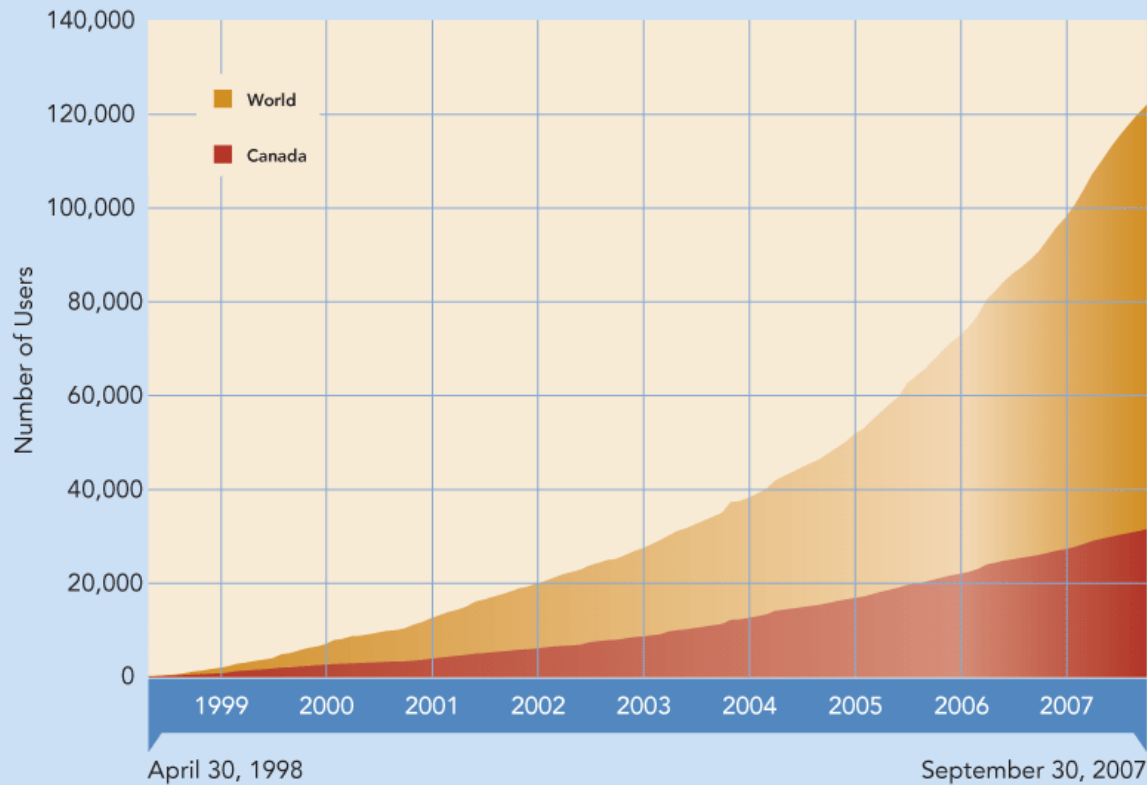

RETScreen Software: Cumulative Growth of User Base

**121,953 users worldwide
from 220 countries**

Growing at 600 users
every week

Top Twenty Countries		
1	Canada	31,510
2	USA	15,688
3	France	13,640
4	Italy	6,389
5	UK	5,676
6	Spain	4,424
7	Greece	2,321
8	Australia	2,277
9	Germany	2,107
10	Portugal	1,986
11	Belgium	1,949
12	India	1,752
13	Brazil	1,272
14	Ireland	1,196
15	Romania	1,040
16	Mexico	1,021
17	Poland	910
18	China	811
19	Switzerland	762
20	Korea, Rep. of (South)	760

As of September 30, 2007